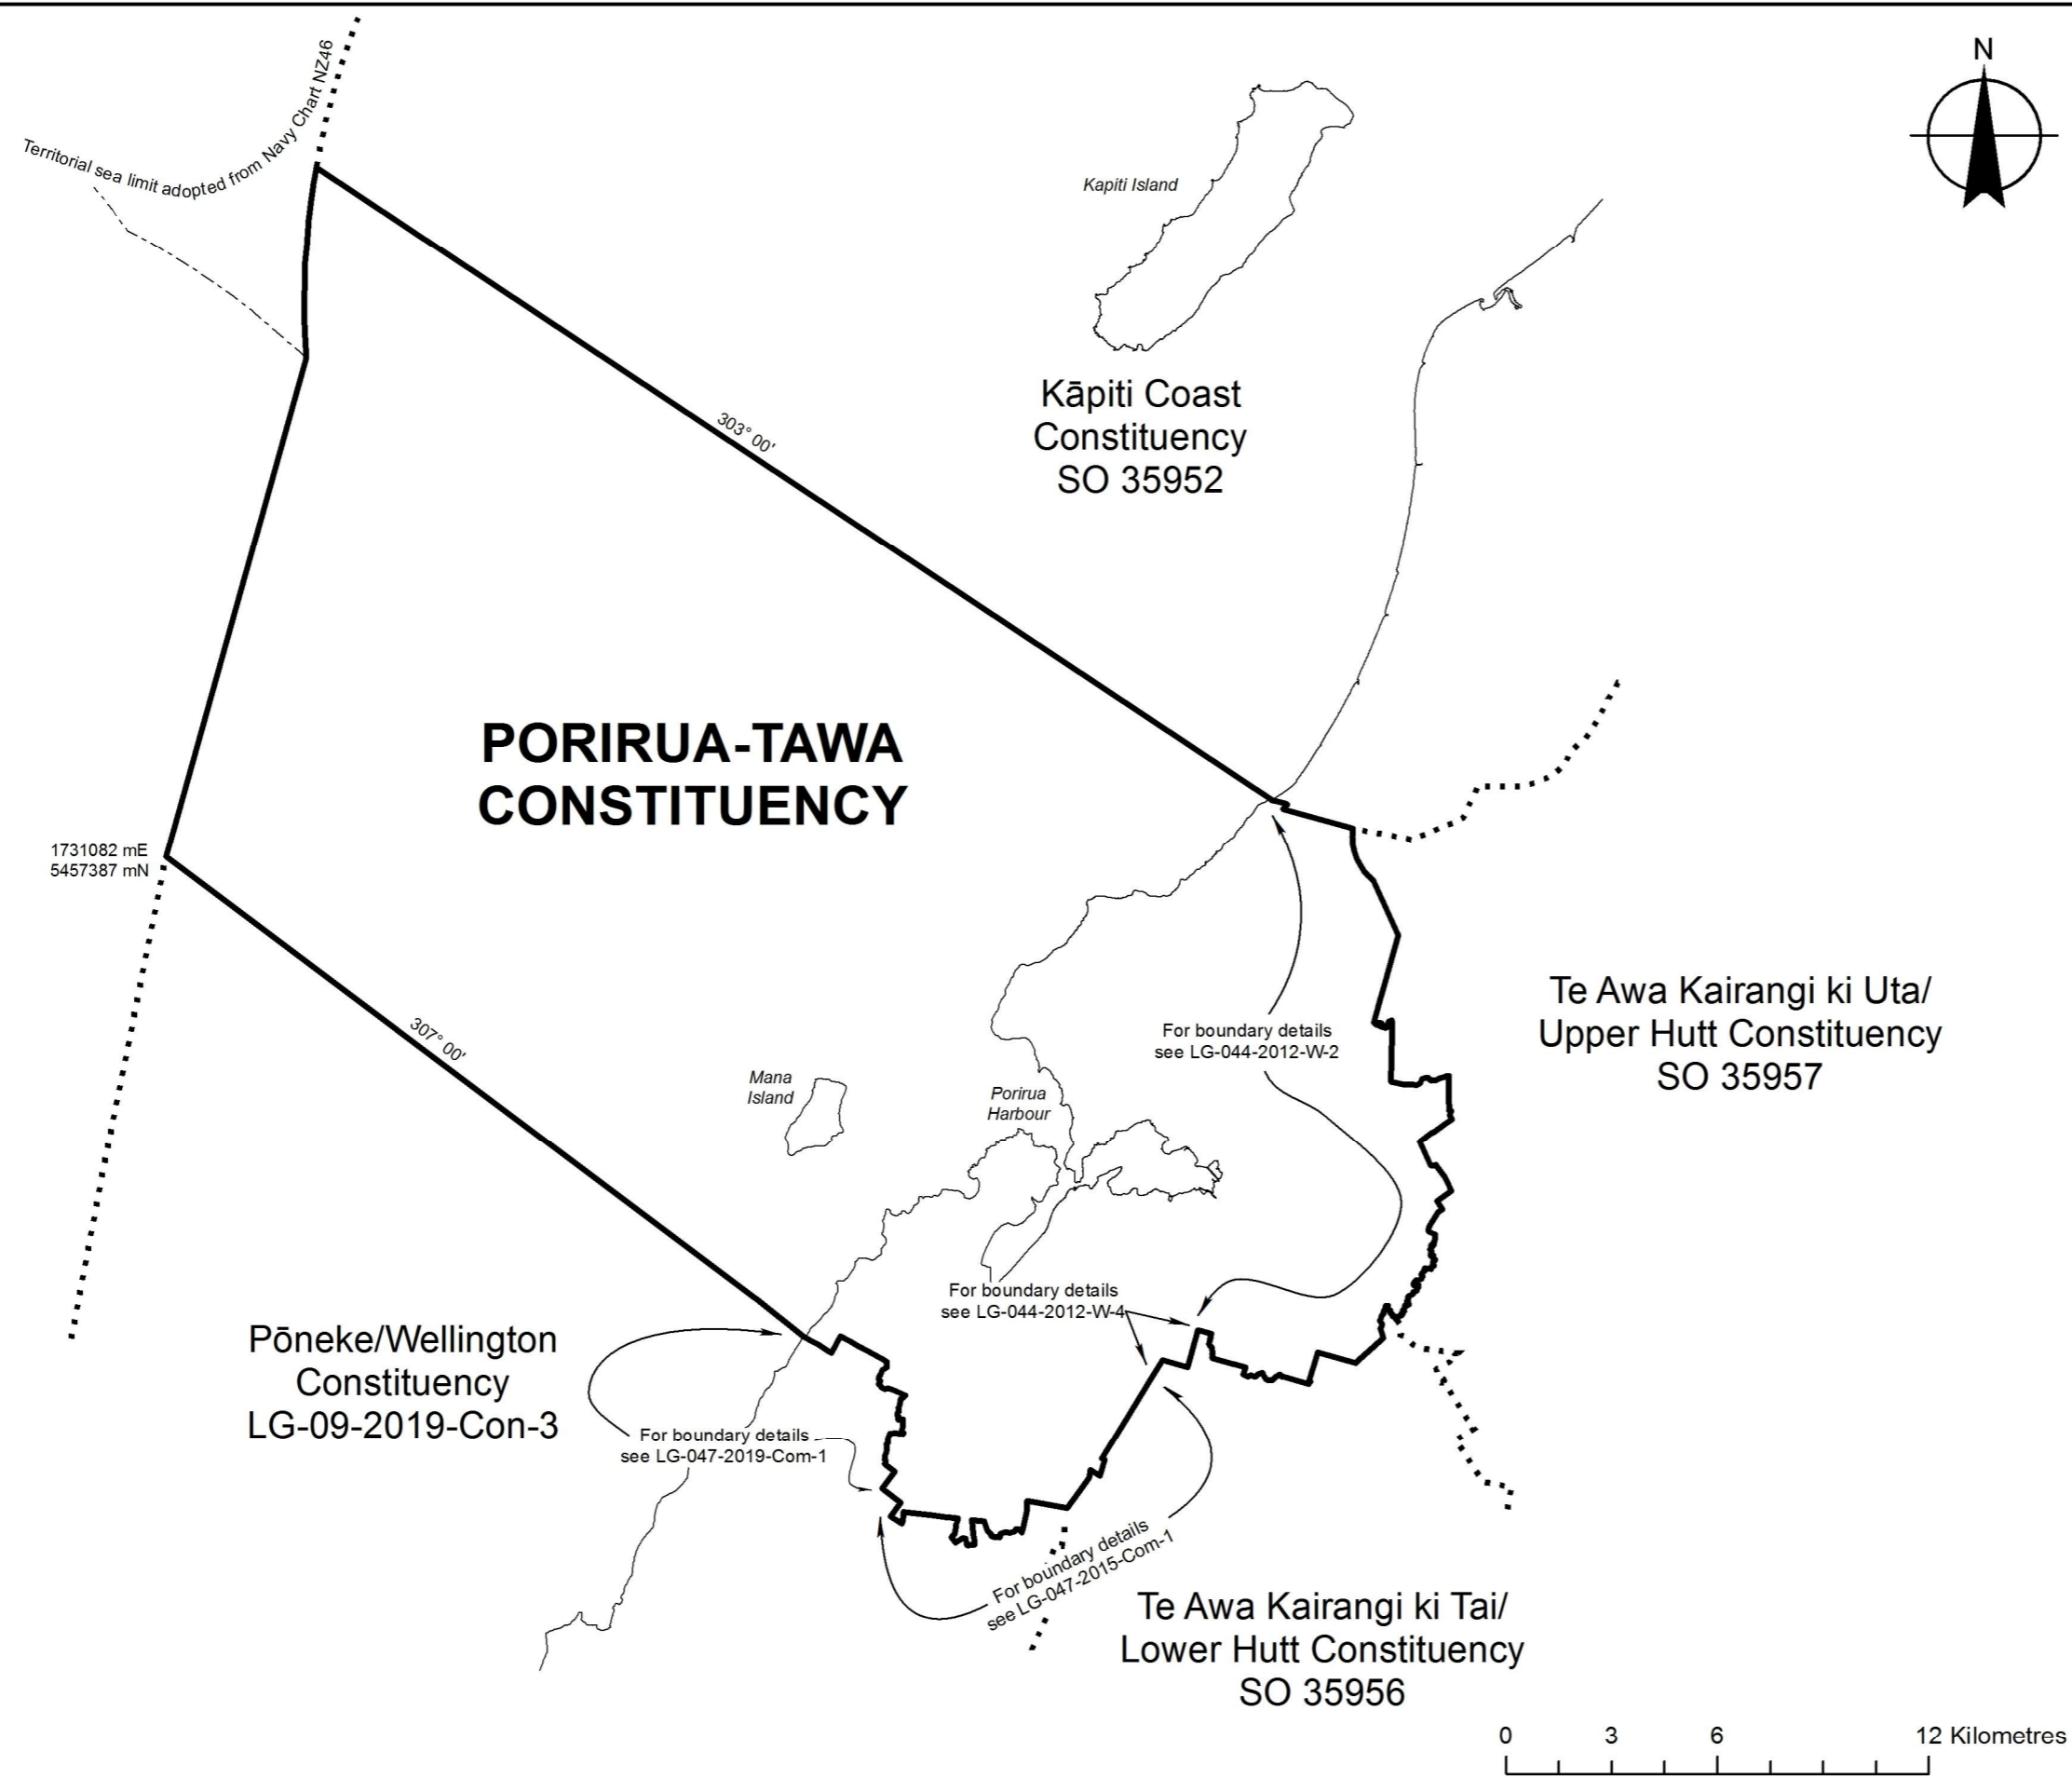

- Notes:
1. Coordinates are in terms of New Zealand Transverse Mercator 2000 (NZTM).
  2. The seaward boundary is the outer limits of the Territorial Sea as defined by section 3 of the Territorial Sea and Exclusive Economic Zone Act 2001.

Land District: Wellington

File IZ049800

**WELLINGTON REGION**  
**PORIRUA-TAWA CONSTITUENCY**

TERRITORIAL AUTHORITY:  
 Porirua and Wellington Cities

Compiled by Jacobs New Zealand Limited  
 Scale 1:200,000 at A3 Date August 2019