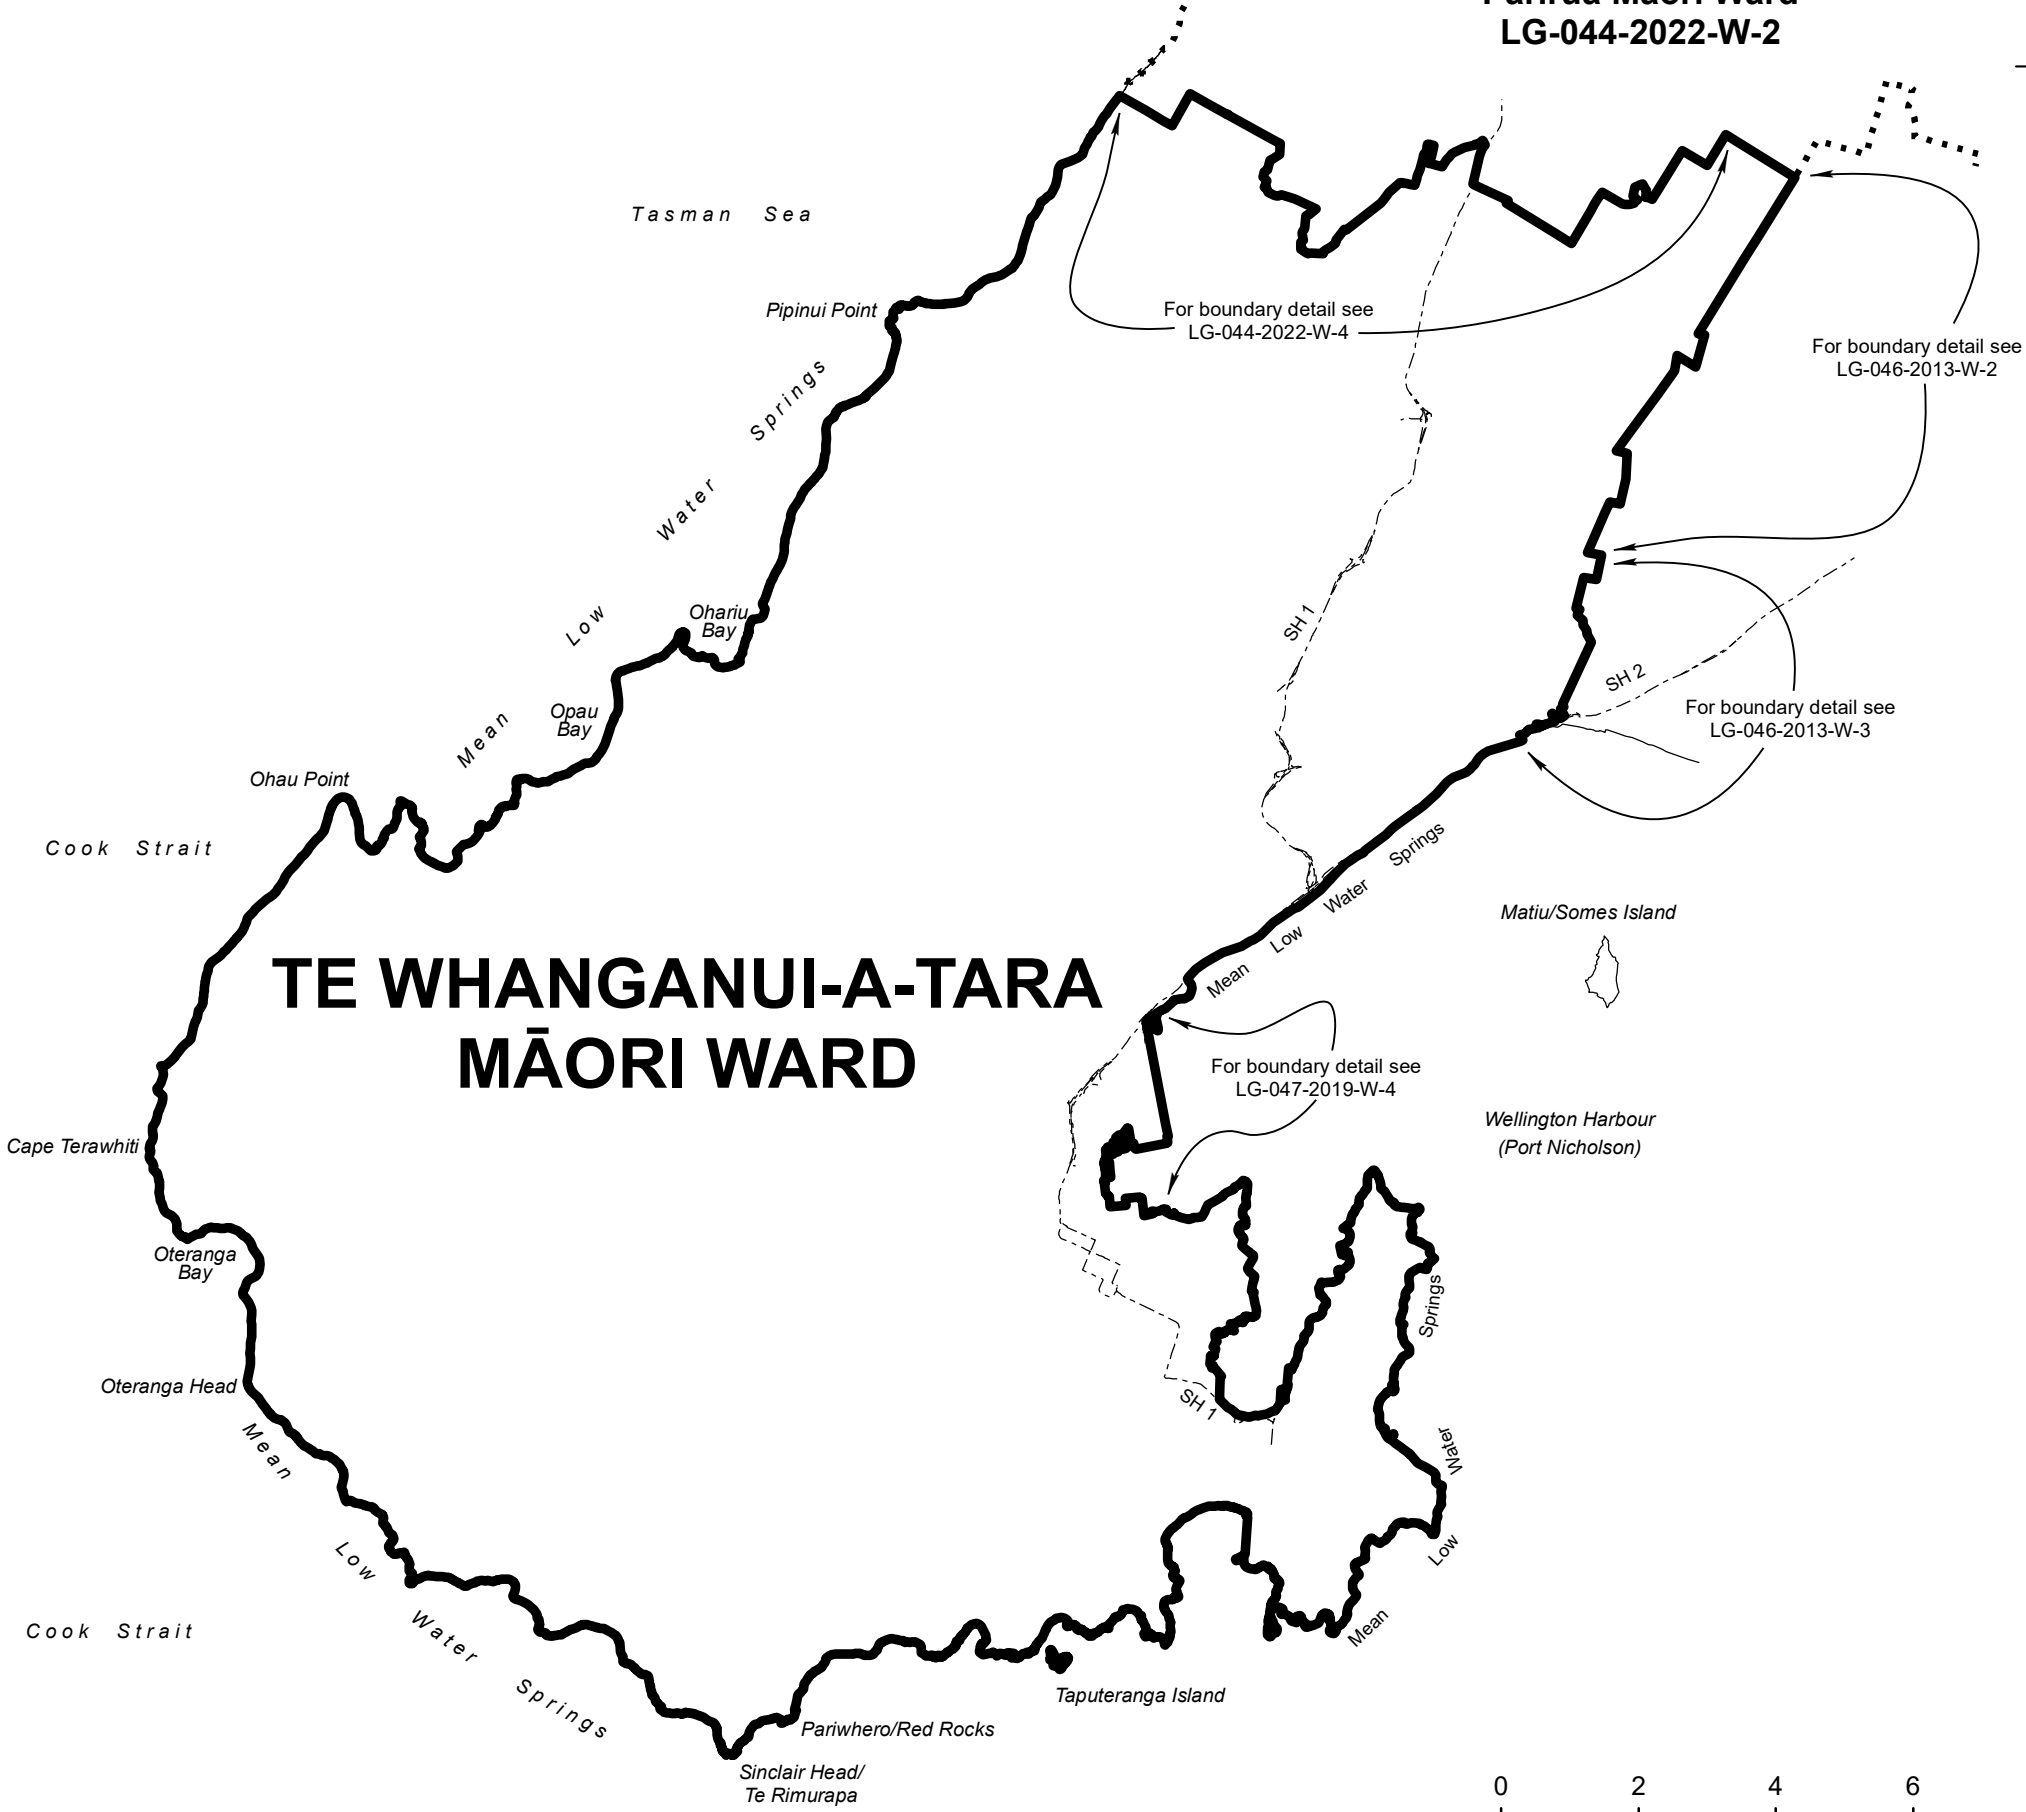

**Parirua Māori Ward
LG-044-2022-W-2**

- Notes:
1. Coordinates are in terms of New Zealand Transverse Mercator 2000 (NZTM).
 2. All seaward boundaries follow Mean Low Water Springs but cross the mouths of all rivers, streams, inlets and estuaries except where shown otherwise.
 3. Where a boundary is shown along a river or road it follows the middle line of the physical river or legal road unless otherwise shown.

**TE WHANGANUI-A-TARA
MĀORI WARD**

**WELLINGTON CITY
TE WHANGANUI-A-TARA MĀORI WARD**

Land District: Wellington

TERRITORIAL AUTHORITY: Wellington City
Compiled by Jacobs New Zealand Limited
Scale 1:110,000 at A3 Date May 2022