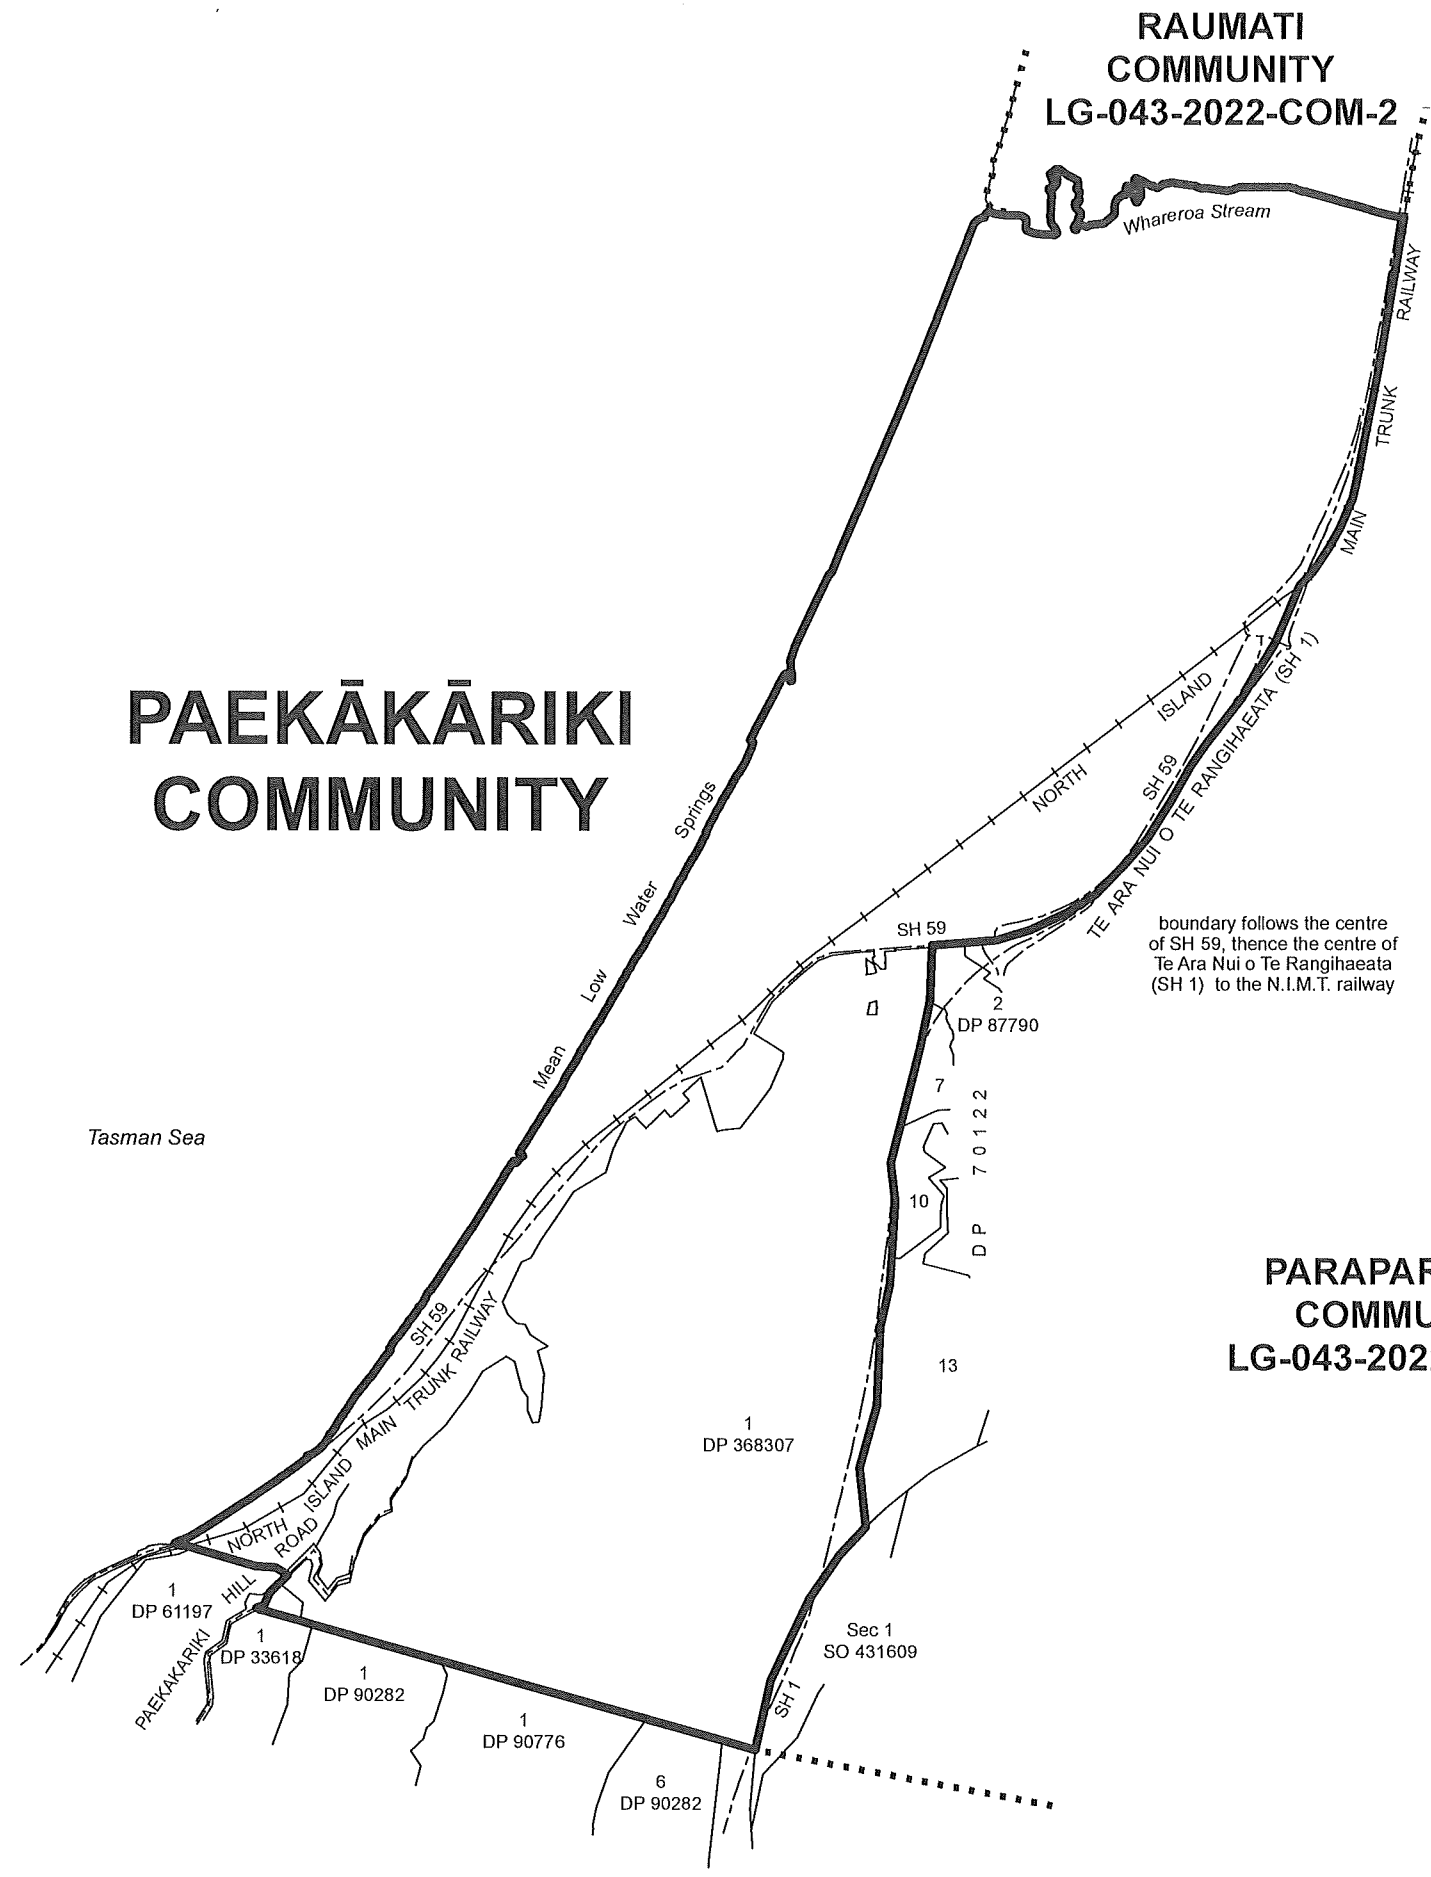

**RAUMATI  
COMMUNITY  
LG-043-2022-COM-2**

**PAEKĀKĀRIKI  
COMMUNITY**

**PARAPARAUMU  
COMMUNITY  
LG-043-2022-COM-1**

Notes:

1. Coordinates are in terms of New Zealand Transverse Mercator 2000 (NZTM).
2. Where a boundary is shown along a river or road it follows the middle line of the physical river or legal road unless otherwise shown.
3. Where a boundary is shown along a railway it follows the middle line of the cadastral railway unless otherwise shown.
4. All seaward boundaries follow mean low water springs but cross the mouths of all rivers, streams, inlets and estuaries unless otherwise shown.

Land District: Wellington

**KAPITI COAST DISTRICT  
PAEKĀKĀRIKI COMMUNITY**

TERRITORIAL AUTHORITY: Kapiti Coast District  
Compiled by Jacobs New Zealand Limited  
Scale 1:30,000 at A3 Date: May 2022

**LG-043-2022-Com-3**