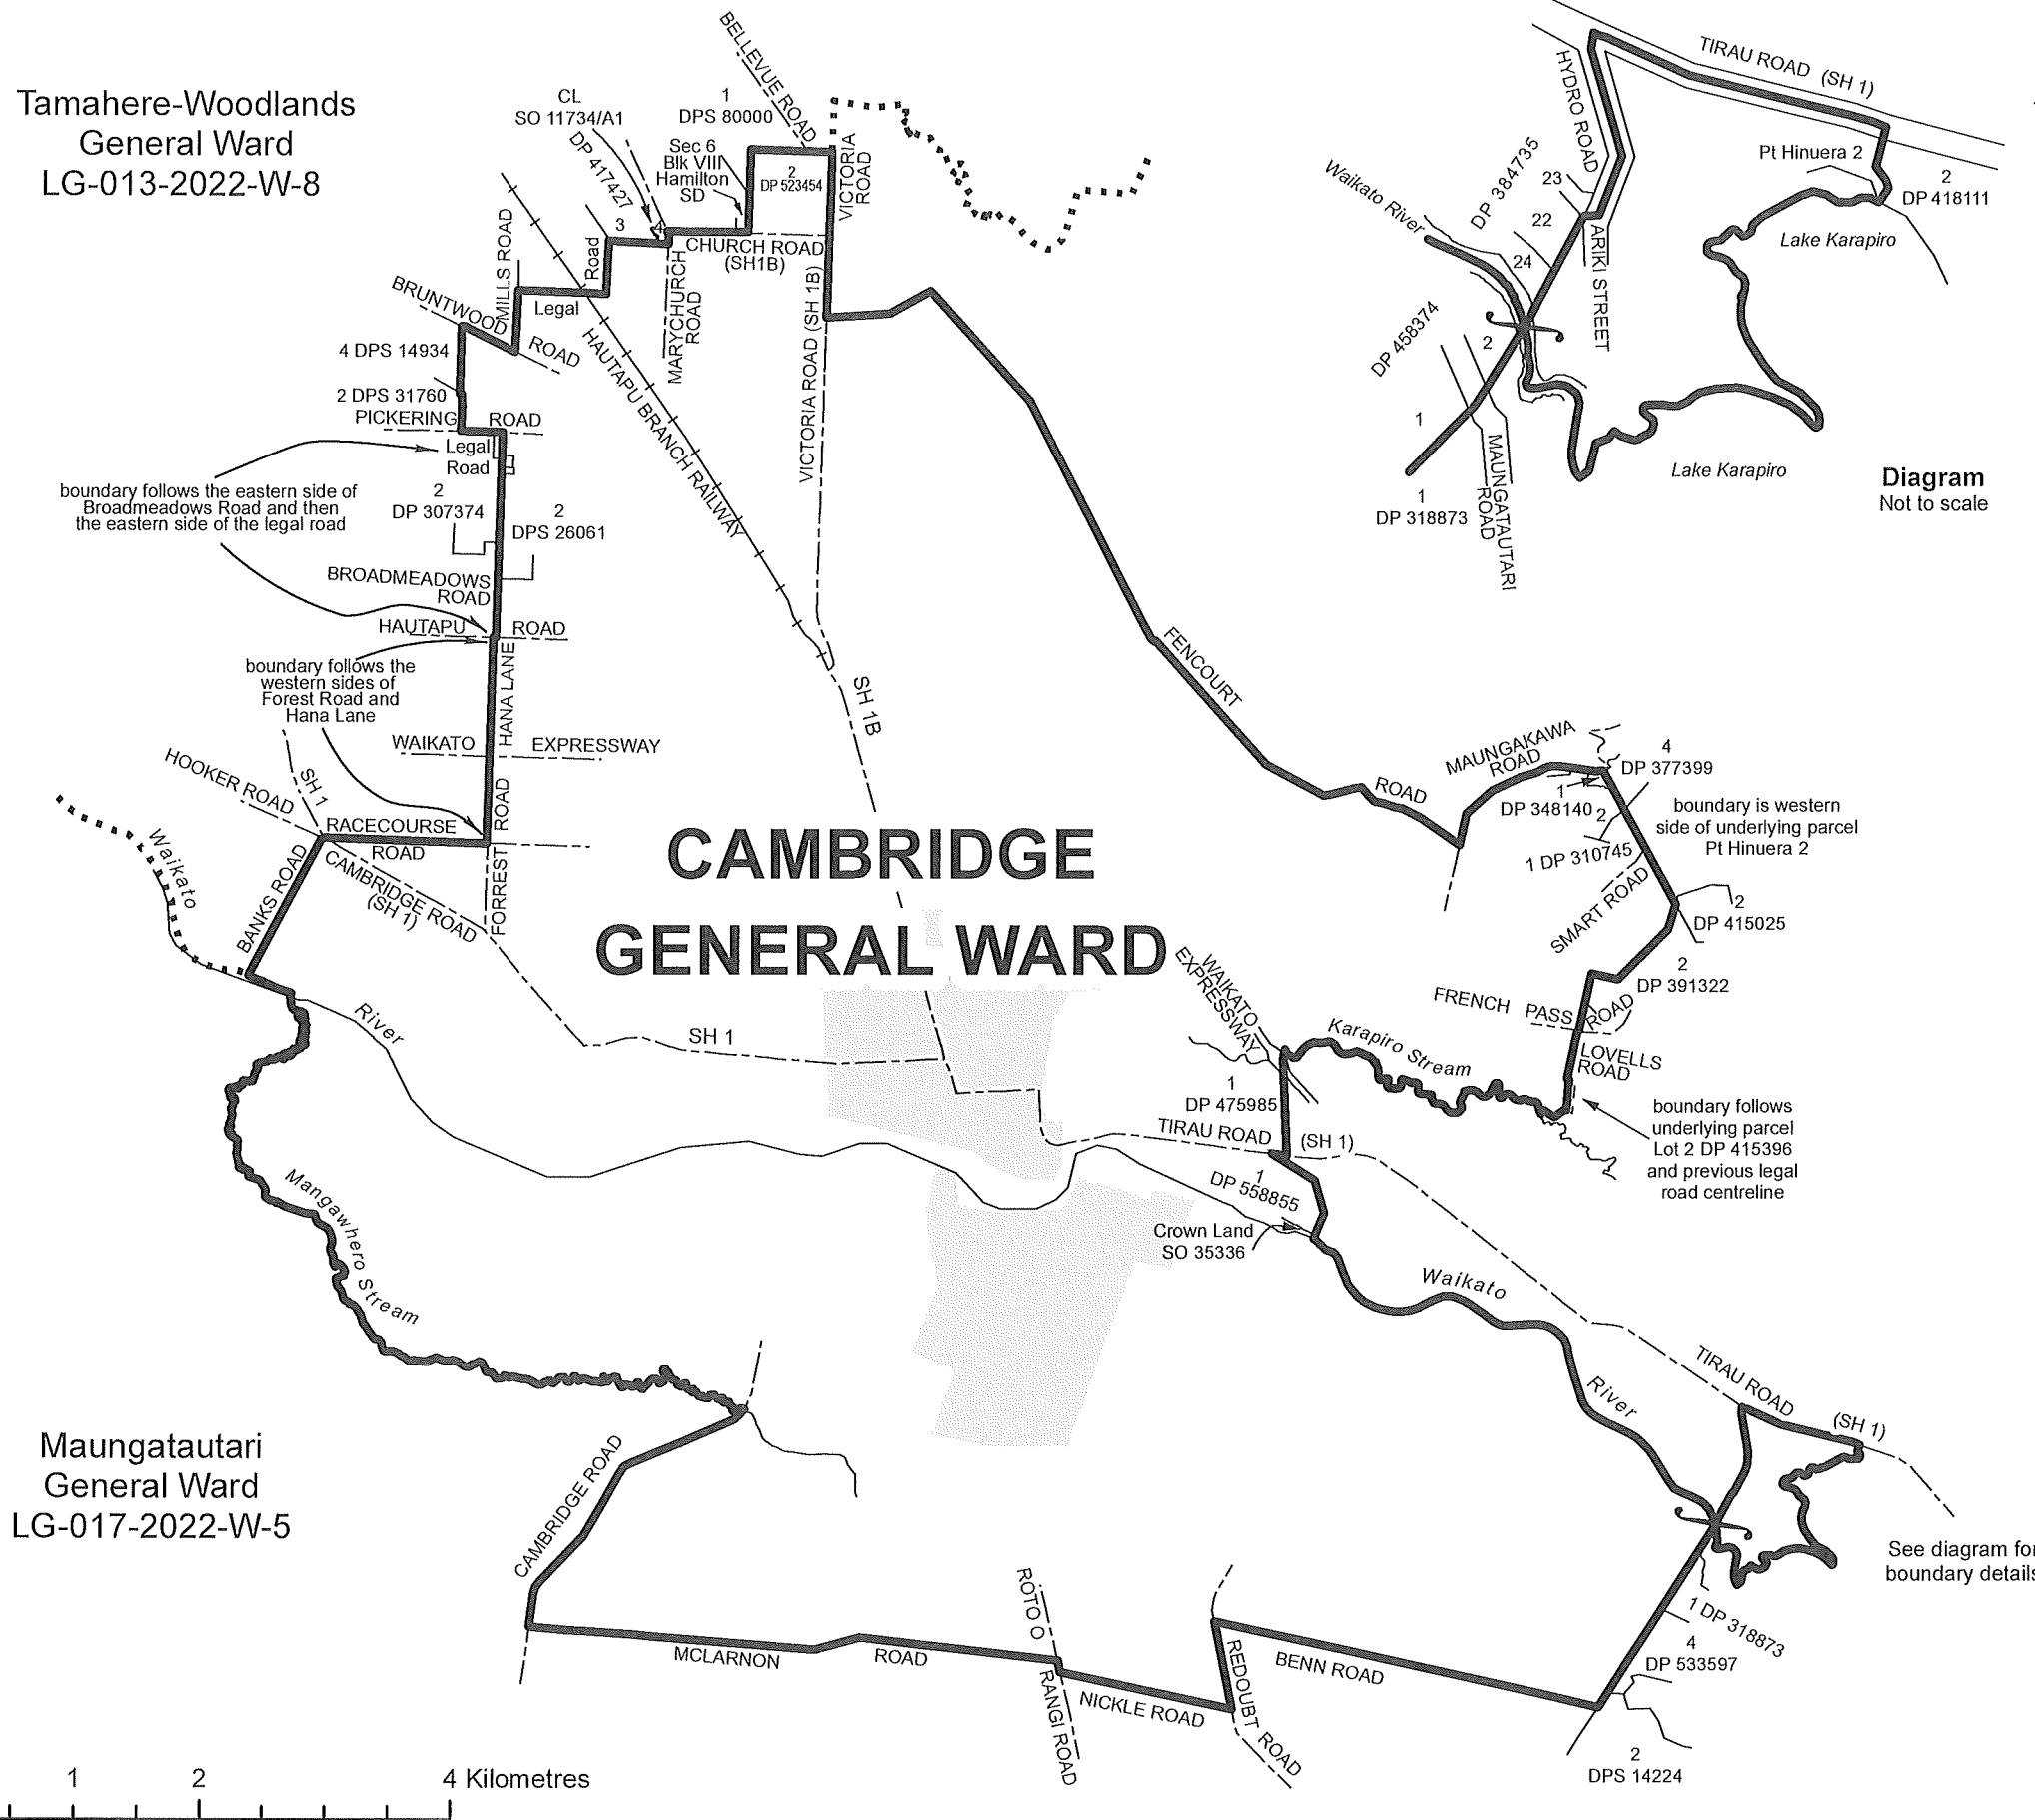

Tamahere-Woodlands
General Ward
LG-013-2022-W-8

Diagram
Not to scale

Notes:

1. Coordinates are in terms of New Zealand Transverse Mercator 2000 (NZTM).
2. The seaward boundary of the Wards follow Mean Low Water Springs but cross the mouths of all rivers, streams, inlets and estuaries except where shown otherwise.
3. All adjacent islands and islets are included in the Wards.
4. Where a boundary is shown along a river or road it follows the middle line of the river or legal road unless otherwise shown.

CAMBRIDGE GENERAL WARD

Maungatautari
General Ward
LG-017-2022-W-5

0 1 2 4 Kilometres

Land District: South Auckland

WAIPA DISTRICT CAMBRIDGE GENERAL WARD

TERRITORIAL AUTHORITY: Waipa District
Compiled by Jacobs New Zealand Limited
Scale 1:60,000 at A3 Date: May 2022