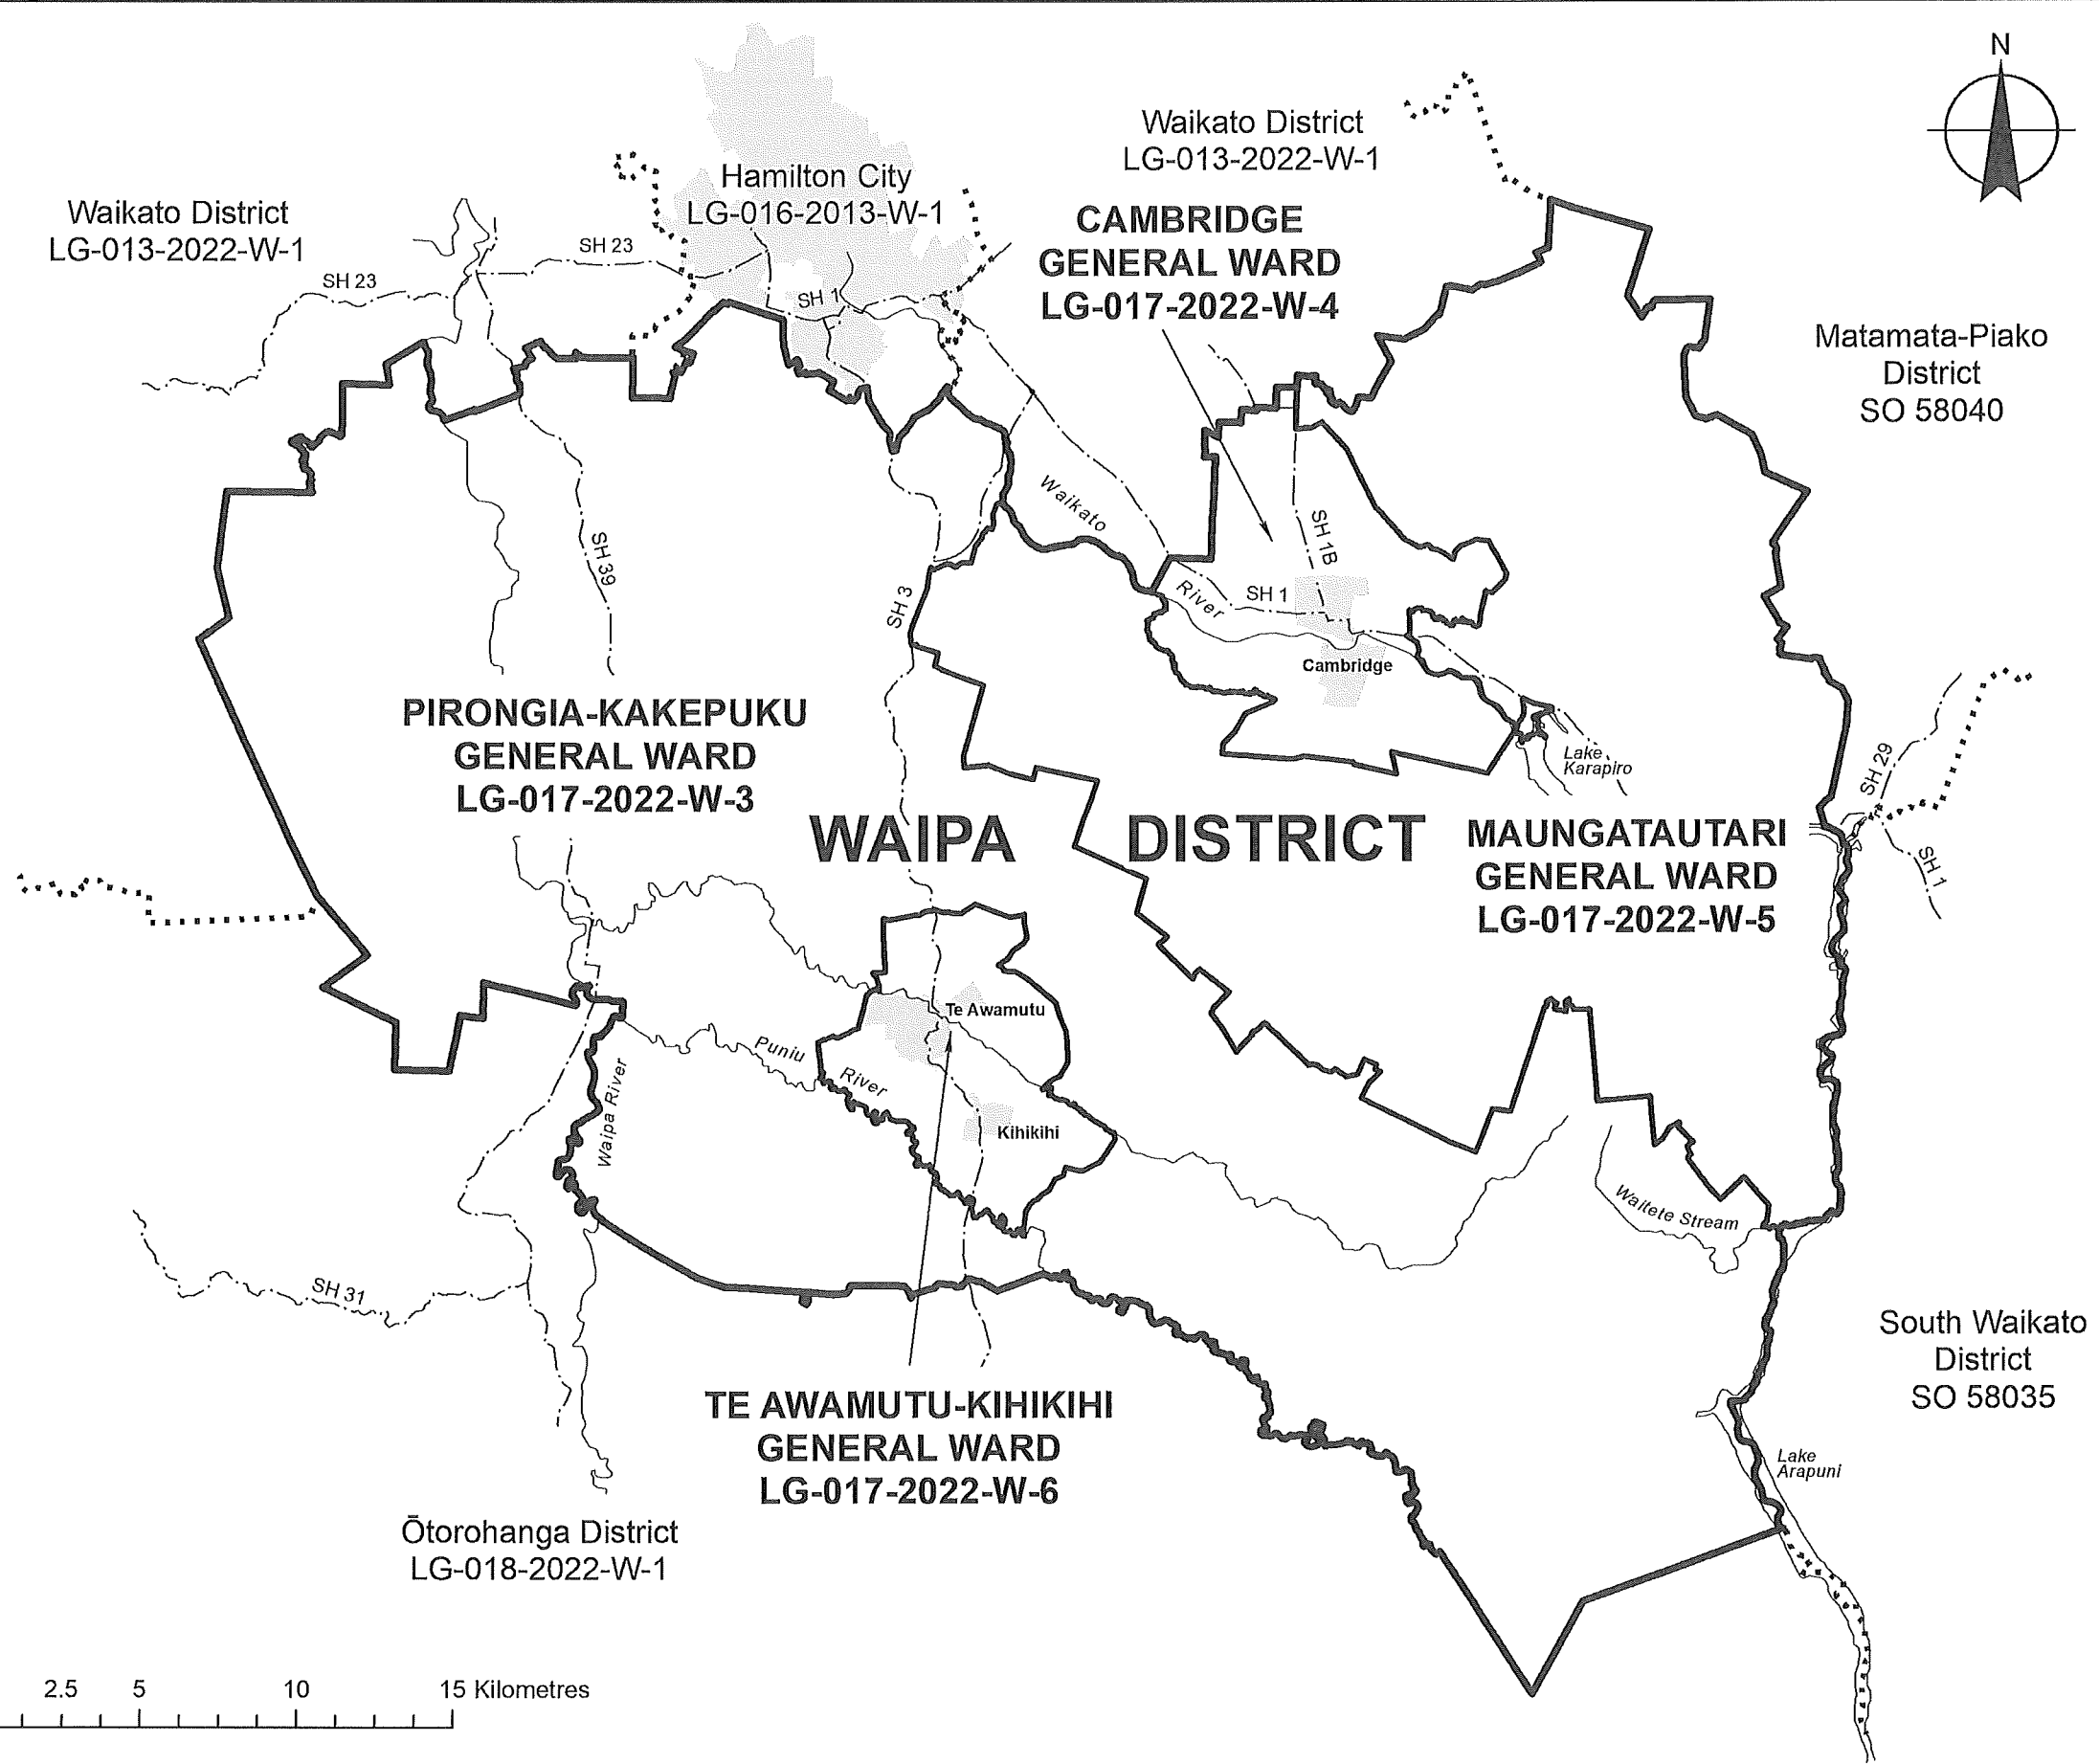

- Notes:
1. Coordinates are in terms of New Zealand Transverse Mercator 2000 (NZTM).
  2. The seaward boundary of the Wards follow Mean Low Water Springs but cross the mouths of all rivers, streams, inlets and estuaries except where shown otherwise.
  3. All adjacent islands and islets are included in the Wards.
  4. Where a boundary is shown along a river or road it follows the middle line of the river or legal road unless otherwise shown.

Land District: South Auckland

# WAIPA DISTRICT

TERRITORIAL AUTHORITY: Waipa District  
 Compiled by Jacobs New Zealand Limited  
 Scale 1:225,000 at A3 Date: May 2022

**LG-017-2022-W-1**