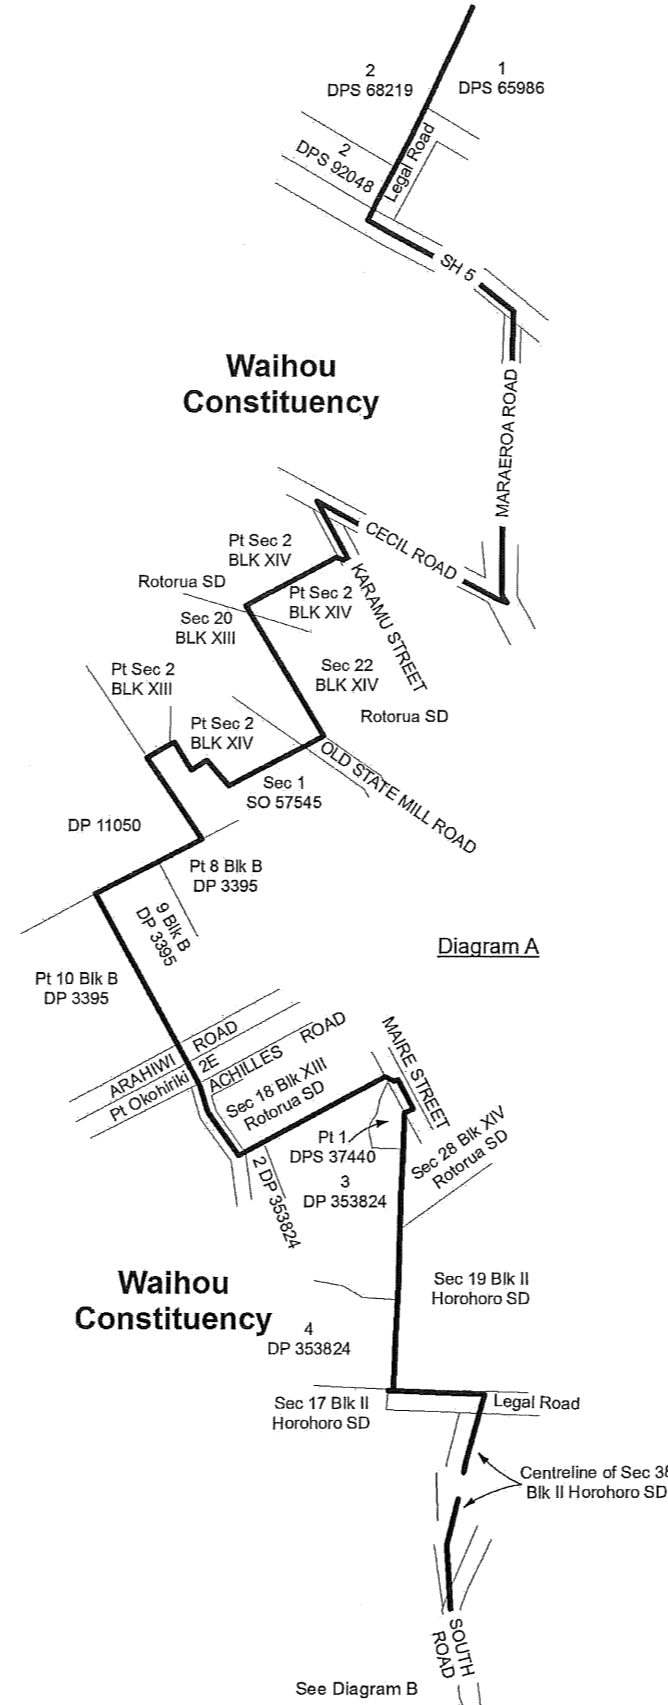

# WAIHOU CONSTITUENCY

Waipa-King Country  
Constituency  
LG-03-2013-Con-6

Thames-Coromandel  
Constituency  
LG-03-2013-Con-2

Mayor  
Island

Motiti  
Island

Western Bay of  
Plenty Constituency  
SO 386696  
Bay of Plenty Region

Taupo-Rotorua  
Constituency  
LG-03-2013-Con-7

Notes:

1. Coordinates are in terms of New Zealand Transverse Mercator 2000 (NZTM).
2. Where a boundary is shown along a river or road it follows the middle line of the river or legal road unless otherwise shown.
3. Bearings shown are protracted in terms of true north and distances are scaled.

Land District: North Auckland  
South Auckland, Taranaki, Wellington

**LG-03-2013-Con-5**  
Sheet 1 of 2

Notes:

Land District: North Auckland  
South Auckland, Taranaki, Wellington