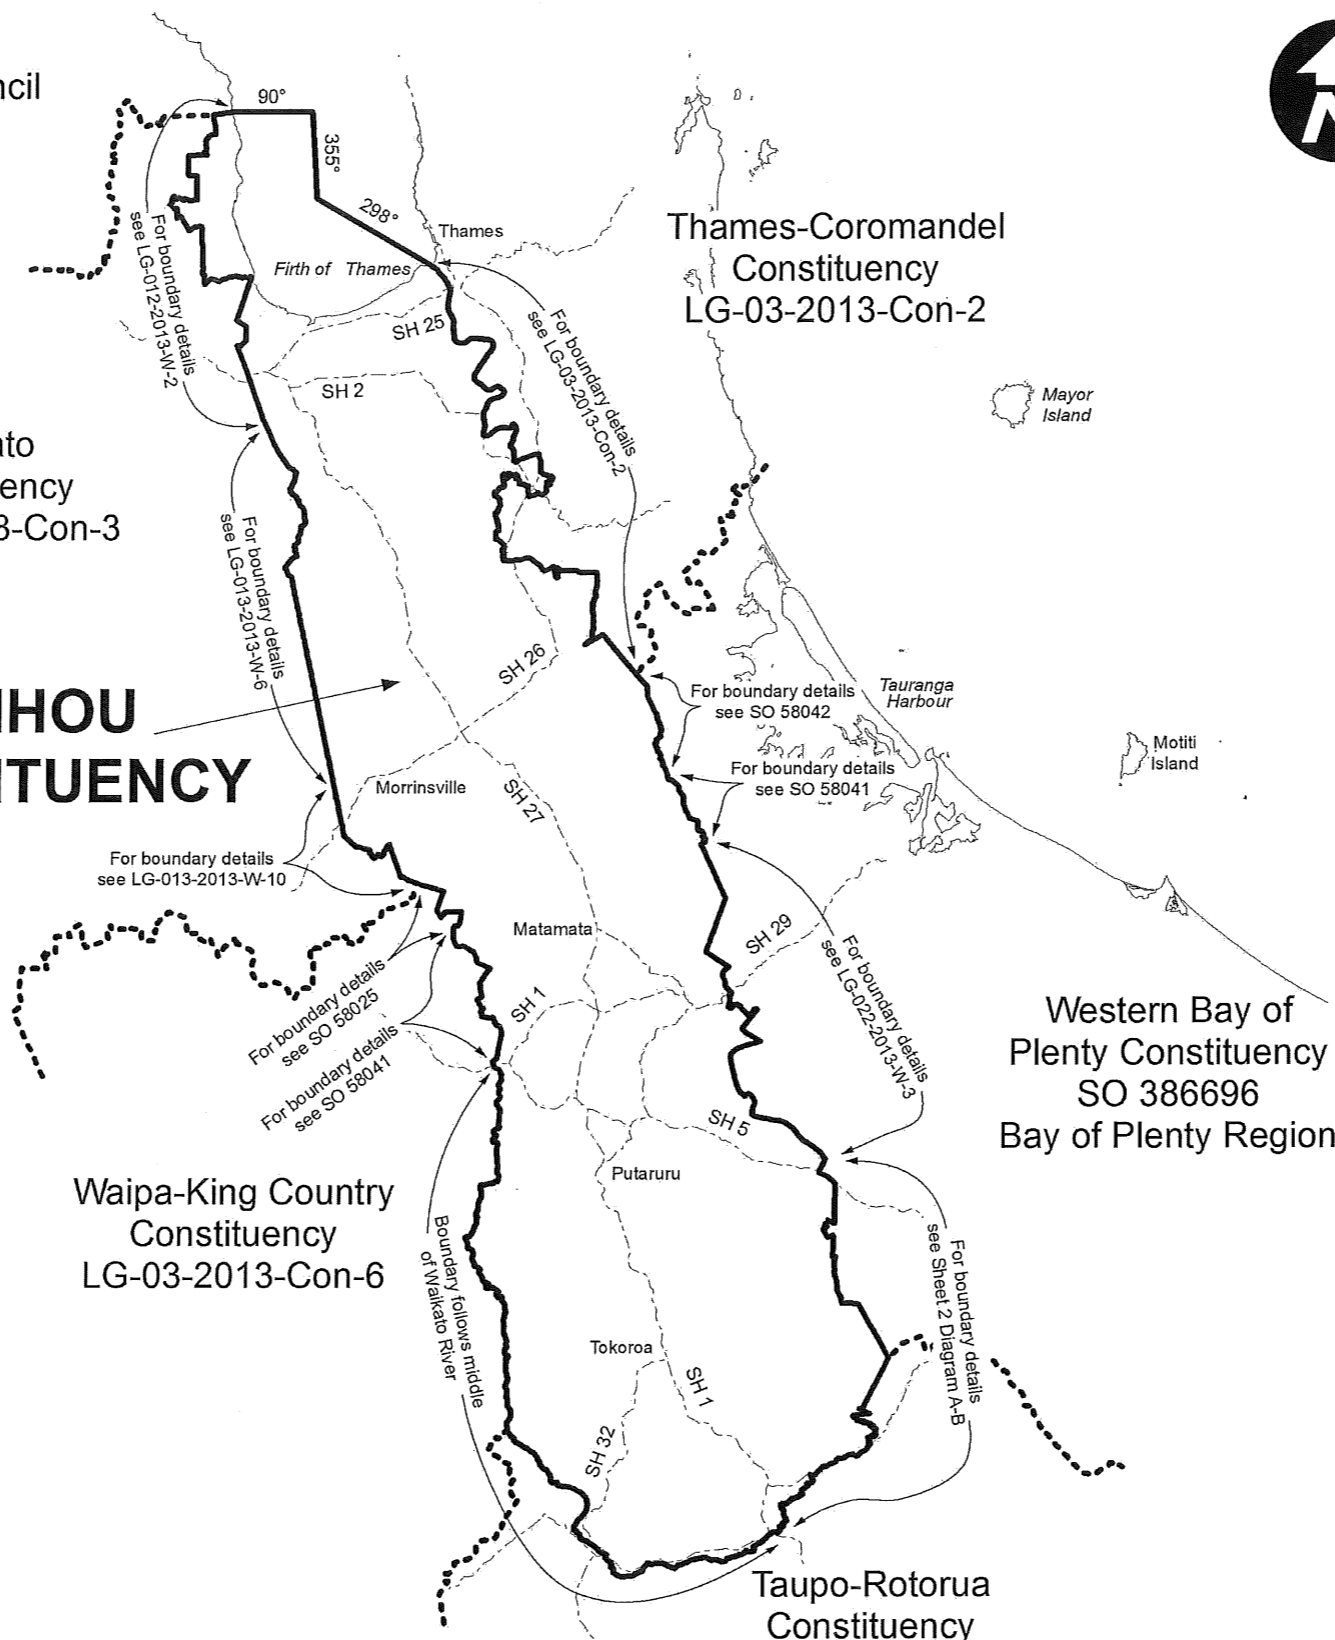

# WAIHOU CONSTITUENCY

Waipa-King Country  
Constituency  
LG-03-2013-Con-6

Thames-Coromandel  
Constituency  
LG-03-2013-Con-2

Mayor  
Island

Motiti  
Island

Western Bay of  
Plenty Constituency  
SO 386696  
Bay of Plenty Region

Taupo-Rotorua  
Constituency  
LG-03-2013-Con-7

Notes:

1. Coordinates are in terms of New Zealand Transverse Mercator 2000 (NZTM).
2. Where a boundary is shown along a river or road it follows the middle line of the river or legal road unless otherwise shown.
3. Bearings shown are protracted in terms of true north and distances are scaled.

Land District: North Auckland  
South Auckland, Taranaki, Wellington

**LG-03-2013-Con-5**  
Sheet 1 of 2

Notes:

Land District: North Auckland  
South Auckland, Taranaki, Wellington