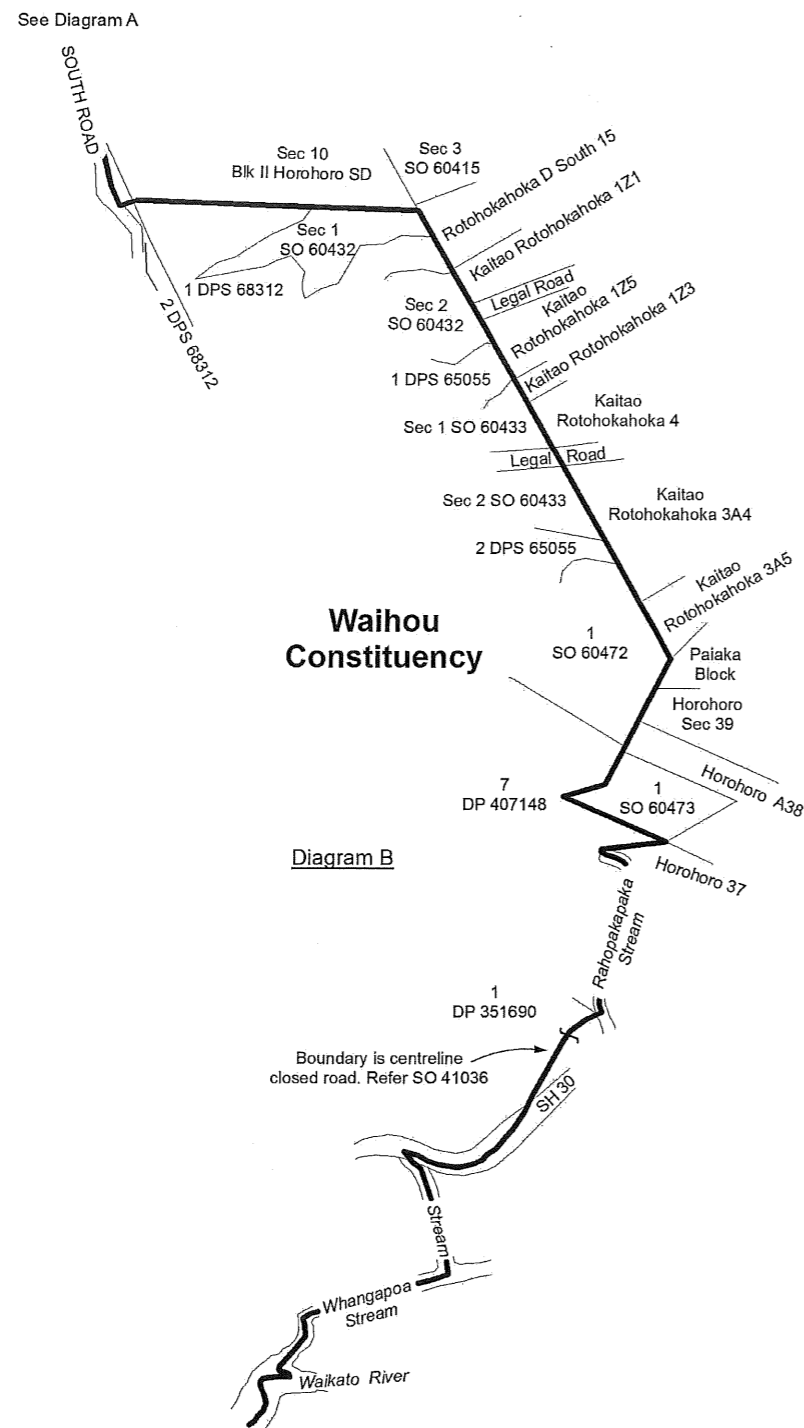

Notes:

Land District: North Auckland
South Auckland, Taranaki, Wellington

WAIHOU CONSTITUENCY

TERRITORIAL AUTHORITY: Thames-Coromandel,
Hauraki, Waikato, Matamata-Piako, Waipa,
Otorohanga, South Waikato, Rotorua, Waitomo,
Taupo Districts and Hamilton City
Compiled by Sinclair Knight Merz Ltd
Scale: Not To Scale Date June 2013

LG-03-2013-Con-5
Sheet 2 of 2