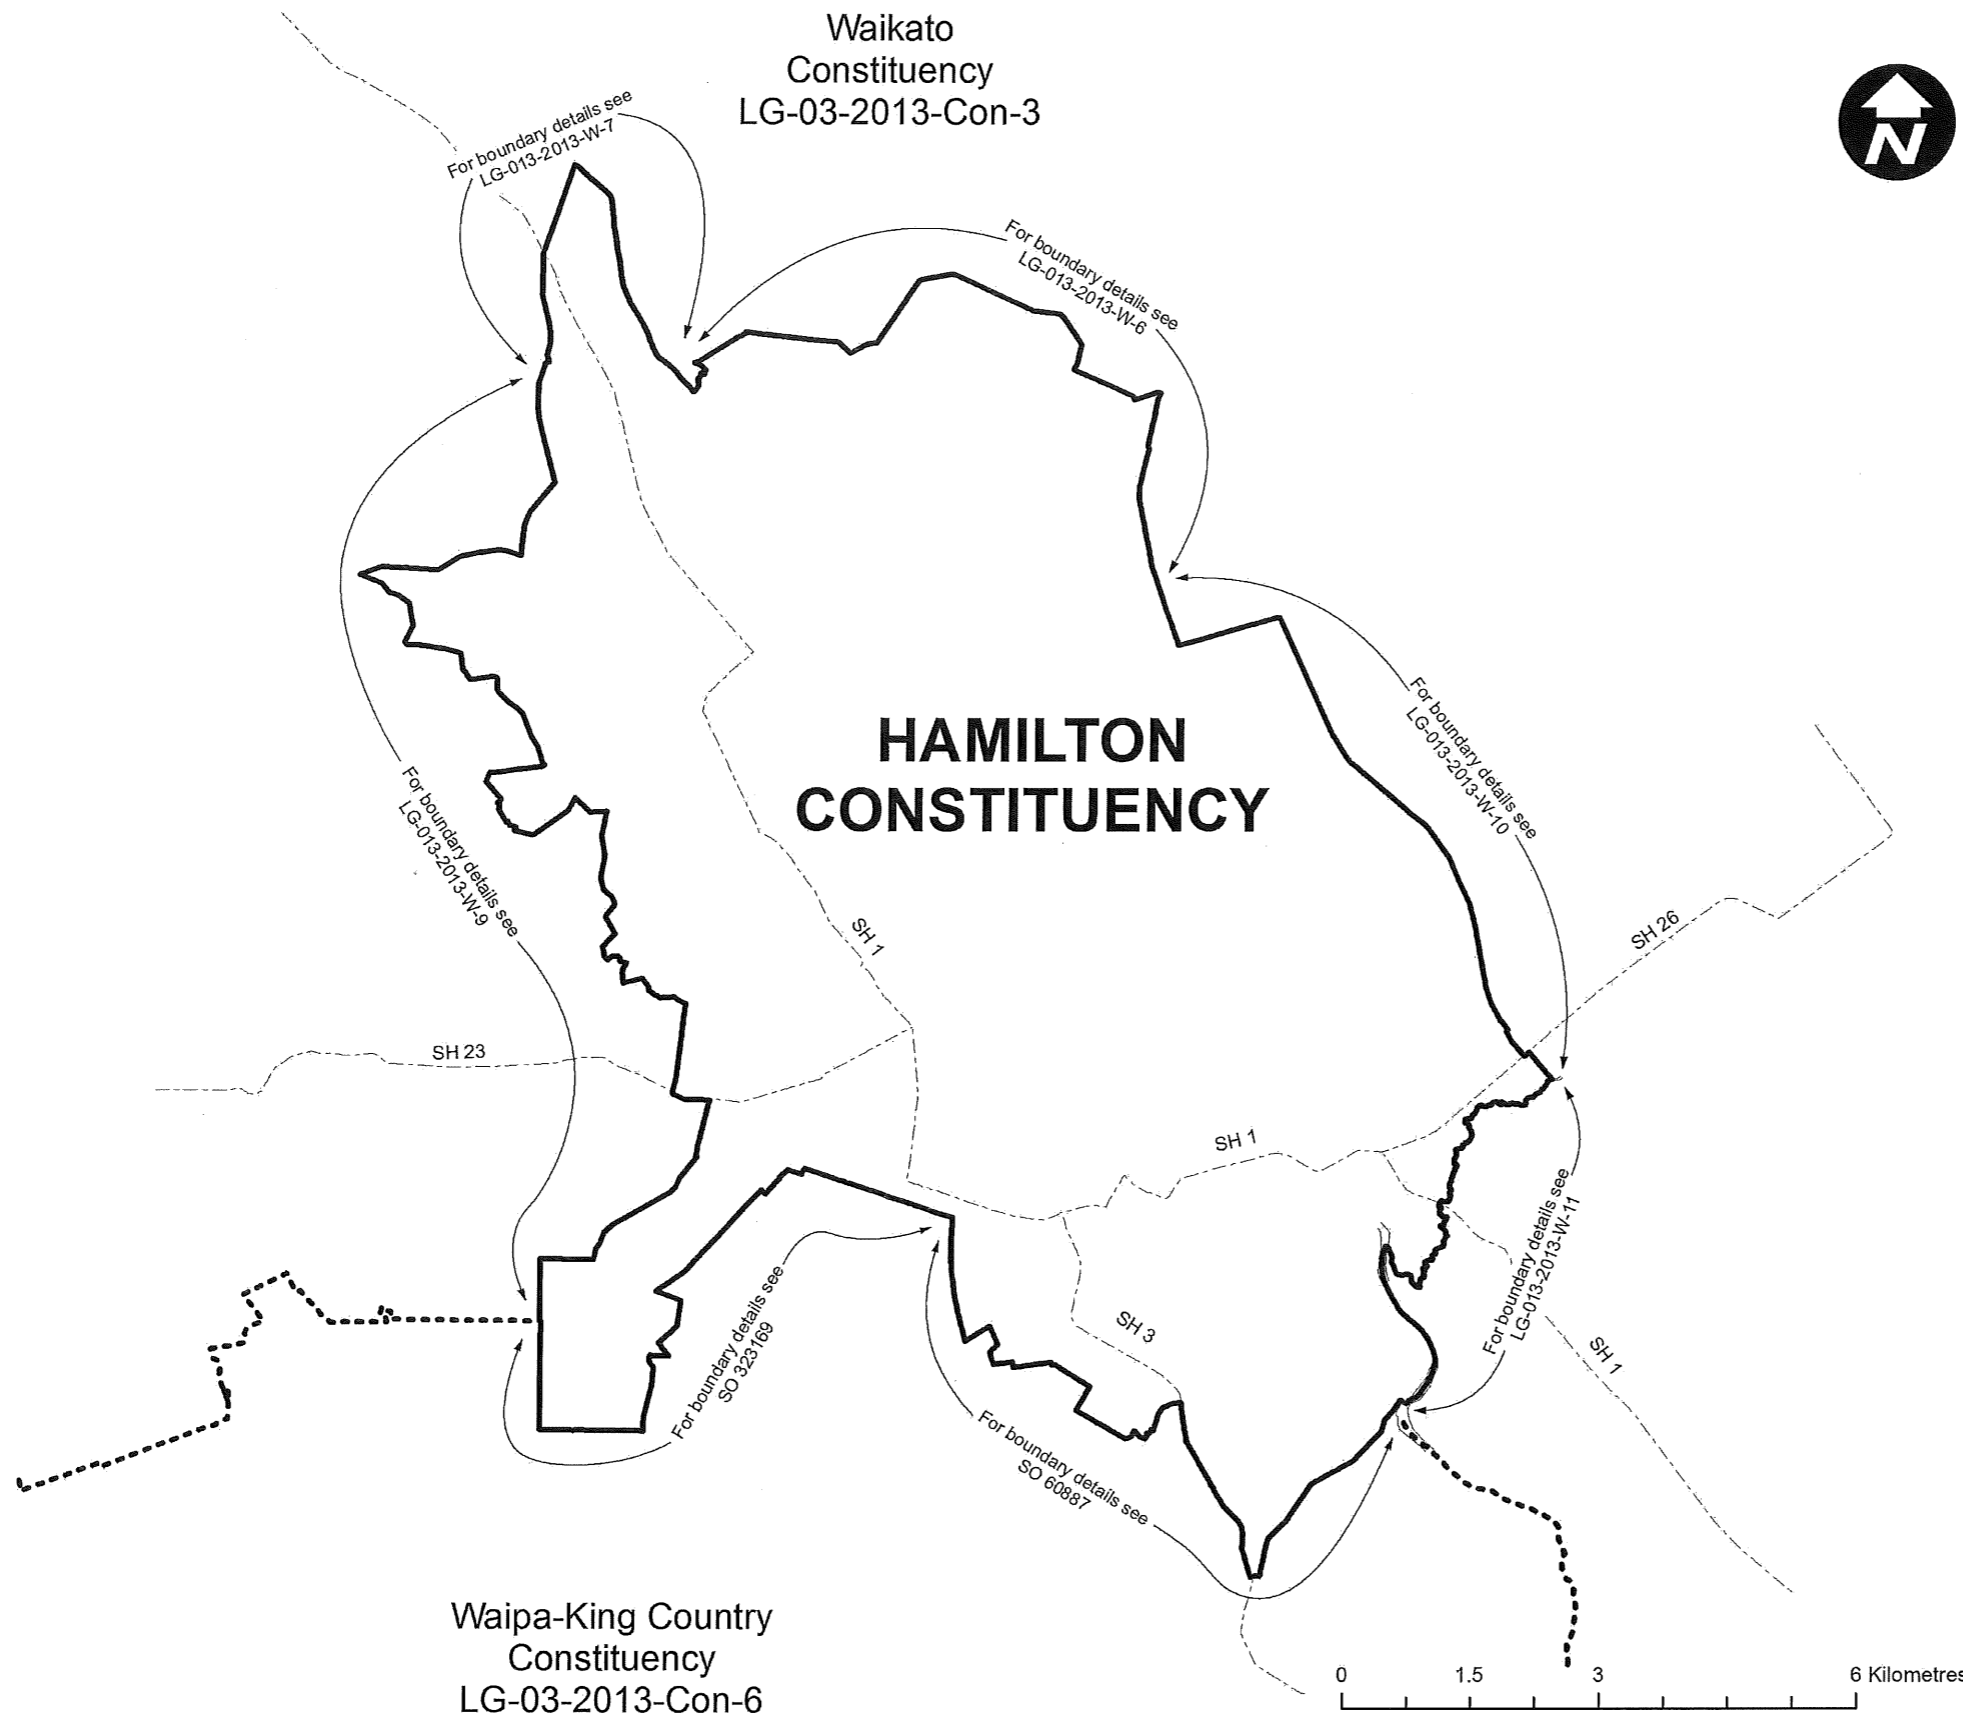

Waikato
Constituency
LG-03-2013-Con-3

Notes:

1. Coordinates are in terms of New Zealand Transverse Mercator 2000 (NZTM).
2. Where a boundary is shown along a river or road it follows the middle line of the river or legal road unless otherwise shown.

HAMILTON CONSTITUENCY

Waipa-King Country
Constituency
LG-03-2013-Con-6

Land District: North Auckland
South Auckland, Taranaki, Wellington

HAMILTON CONSTITUENCY

TERRITORIAL AUTHORITY: Thames-Coromandel,
Hauraki, Waikato, Matamata-Piako, Waipa,
Otorohanga, South Waikato, Rotorua, Waitomo,
Taupo Districts and Hamilton City
Compiled by Sinclair Knight Merz Ltd
Scale: 1:80,000 at A3 Date June 2013