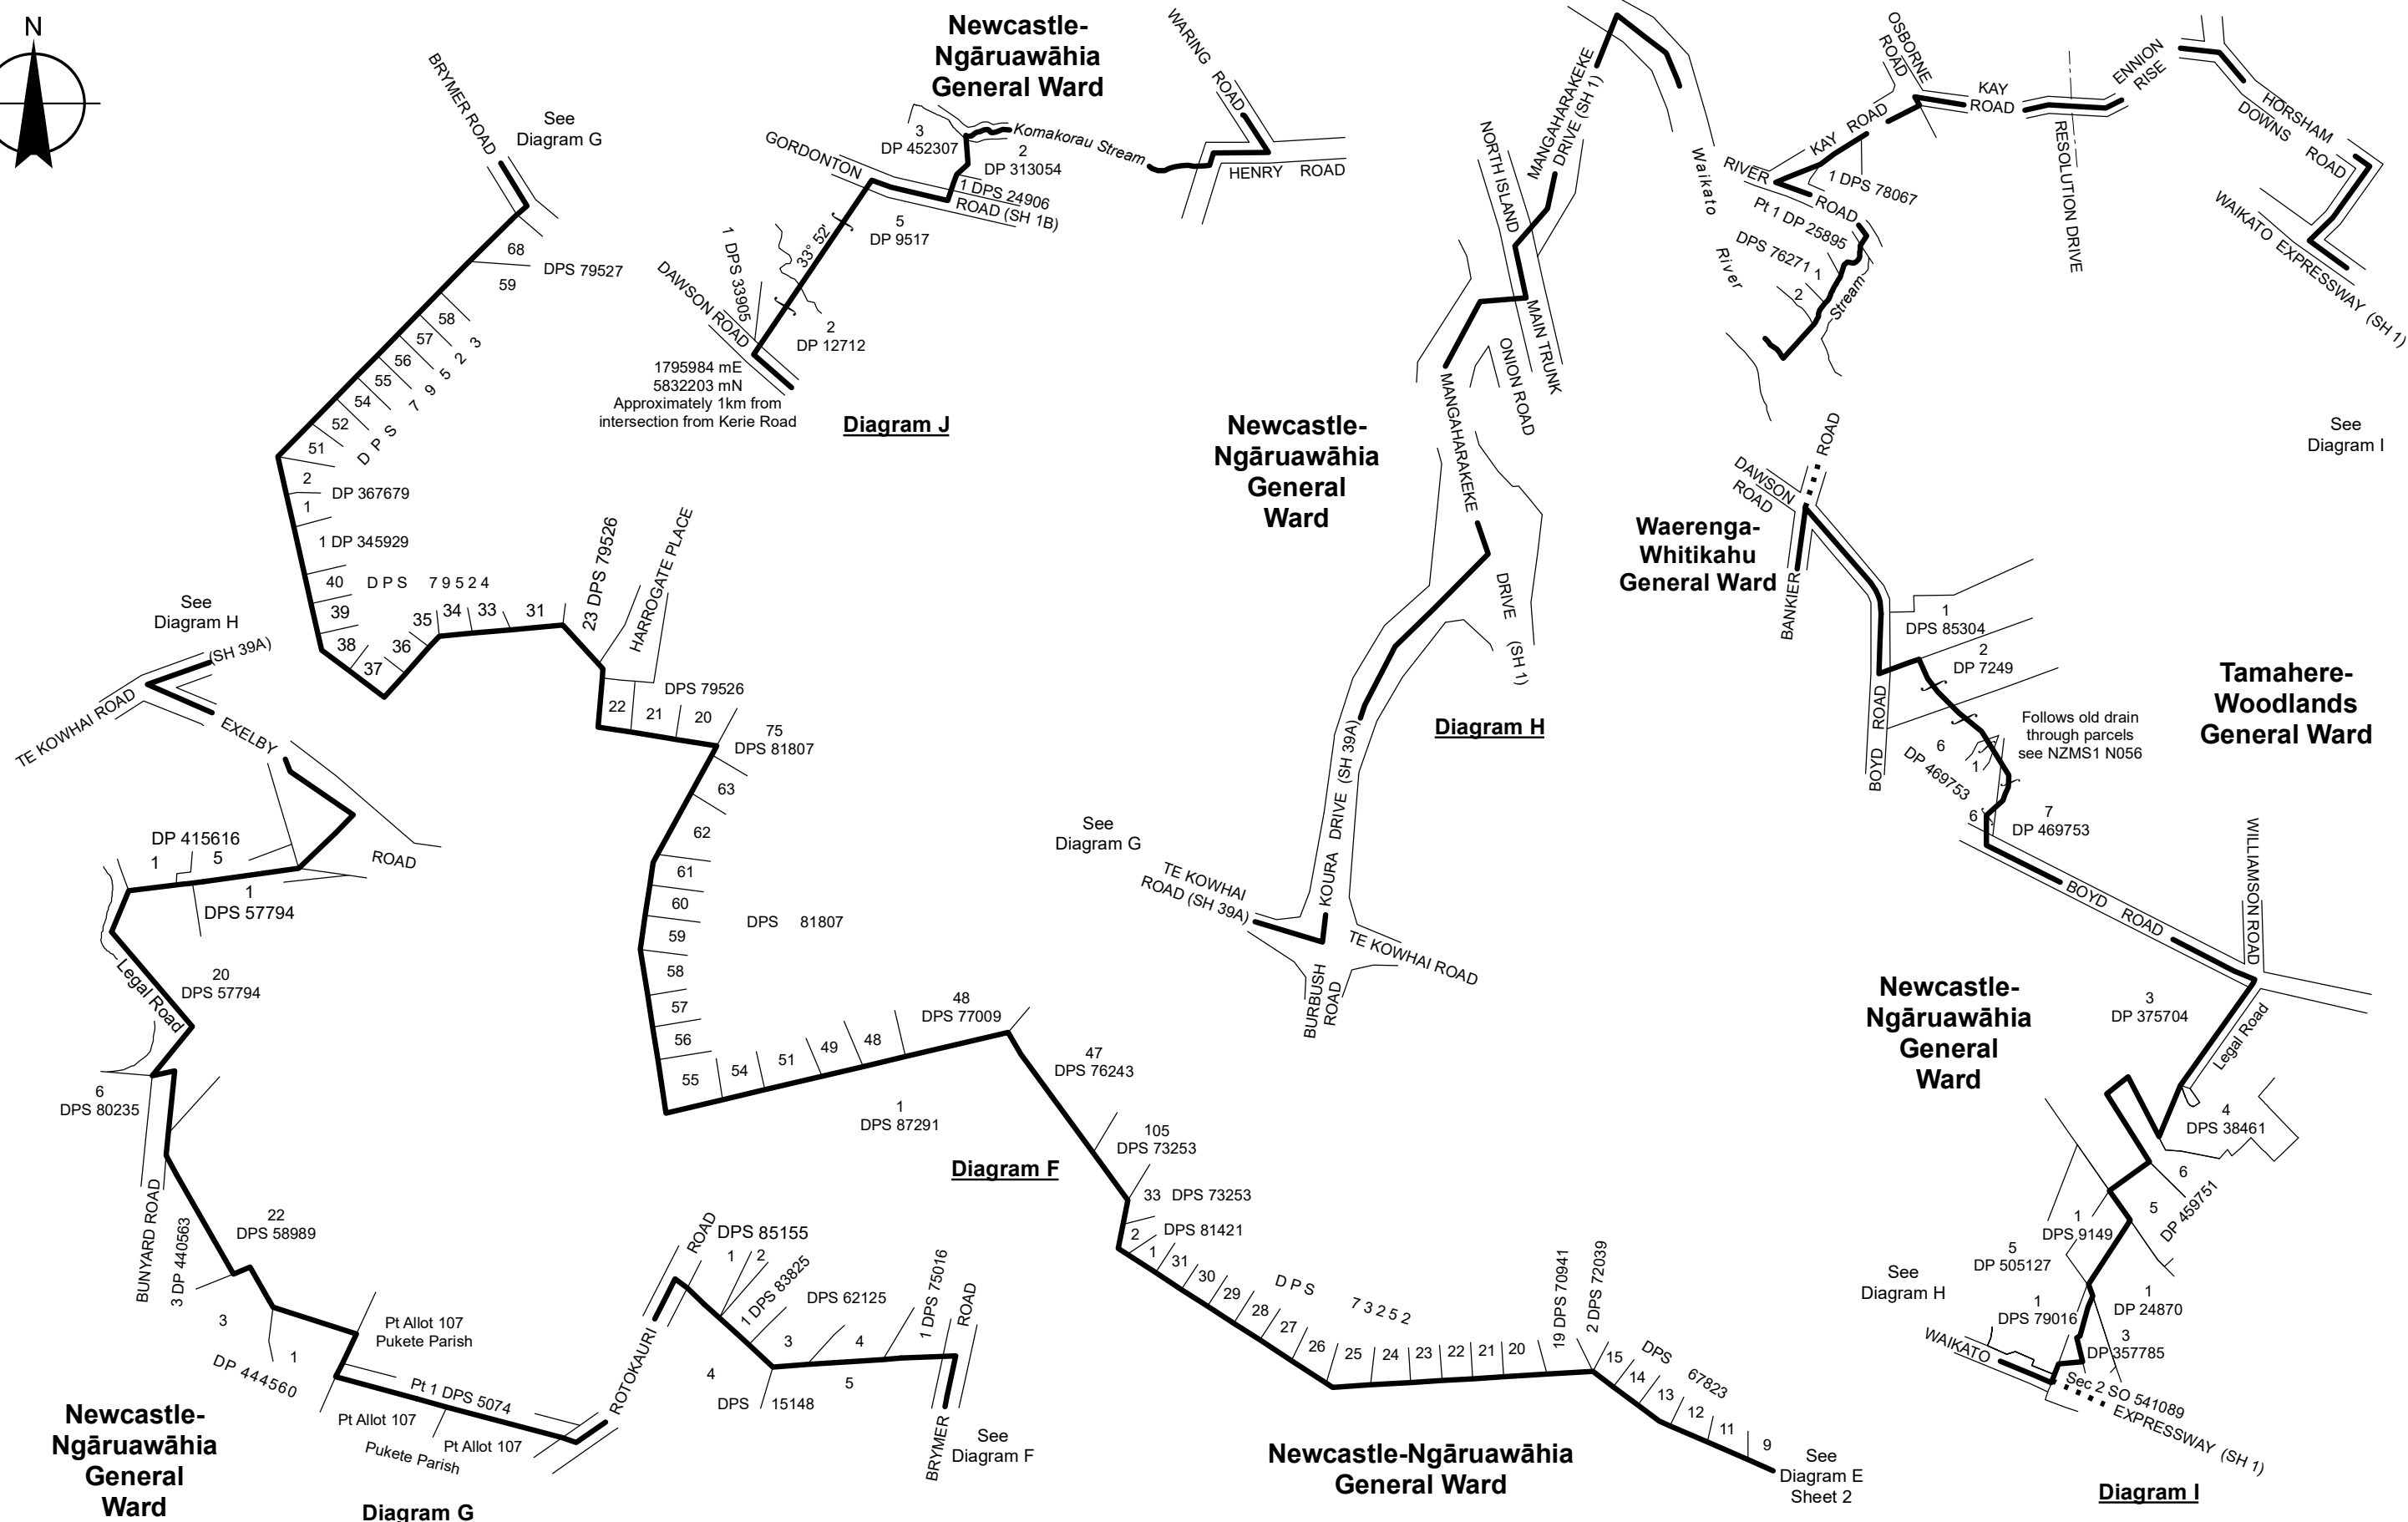

Land District: South Auckland

**WAIKATO DISTRICT
NEWCASTLE-NGĀRUAWĀHIA
GENERAL WARD**

TERRITORIAL AUTHORITY: Waikato District

Compiled by Jacobs New Zealand Limited

Not to Scale

Date: June 2022

LG-013-2022-W-7

Sheet 3 of 3