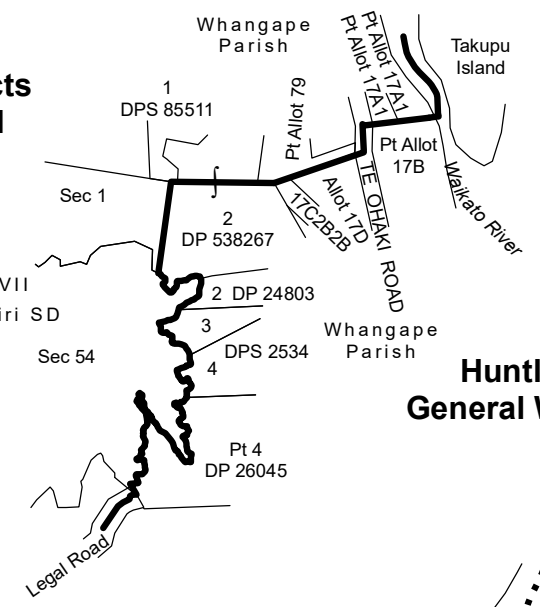

Western Districts  
General Ward  
LG-013-2022-W-4

- Notes:
1. Coordinates are in terms of New Zealand Transverse Mercator 2000 (NZTM).
  2. Where a boundary is shown along a river or road it follows the middle line of the river or legal road unless otherwise shown.

Waerenga-Whitikahu  
General Ward  
LG-013-2022-W-5

Newcastle-Ngāruawāhia  
General Ward  
LG-013-2022-W-7

Land District: South Auckland

# WAIKATO DISTRICT HUNTLY GENERAL WARD

TERRITORIAL AUTHORITY: Waikato District  
Compiled by Jacobs New Zealand Limited  
Scale 1:100,000 at A3 Date: June 2022

**LG-013-2022-W-6**  
Sheet 1 of 2

**Diagram B**

**Western Districts  
General Ward**

**Huntly  
General Ward**

**Western Districts  
General Ward**

**Diagram A**

**Huntly  
General Ward**

**Huntly  
General Ward**

**Newcastle-Ngāruawāhia  
General Ward**