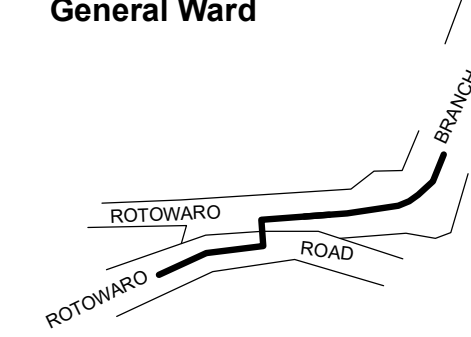

See LG-013-2022-W-5

Land District: South Auckland

**WAIKATO DISTRICT
HUNTLY GENERAL WARD**

TERRITORIAL AUTHORITY: Waikato District
Compiled by Jacobs New Zealand Limited
Not to Scale Date: June 2022

LG-013-2022-W-6
Sheet 2 of 2