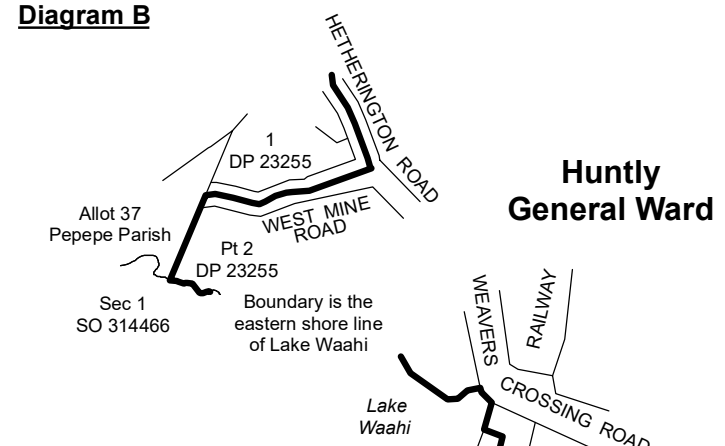

Western Districts  
General Ward  
LG-013-2022-W-4

- Notes:
1. Coordinates are in terms of New Zealand Transverse Mercator 2000 (NZTM).
  2. Where a boundary is shown along a river or road it follows the middle line of the river or legal road unless otherwise shown.

Waerenga-Whitikahu  
General Ward  
LG-013-2022-W-5

Newcastle-Ngāruawāhia  
General Ward  
LG-013-2022-W-7

Land District: South Auckland

# WAIKATO DISTRICT HUNTLY GENERAL WARD

TERRITORIAL AUTHORITY: Waikato District  
Compiled by Jacobs New Zealand Limited  
Scale 1:100,000 at A3 Date: June 2022

**LG-013-2022-W-6**  
Sheet 1 of 2

**Diagram B**