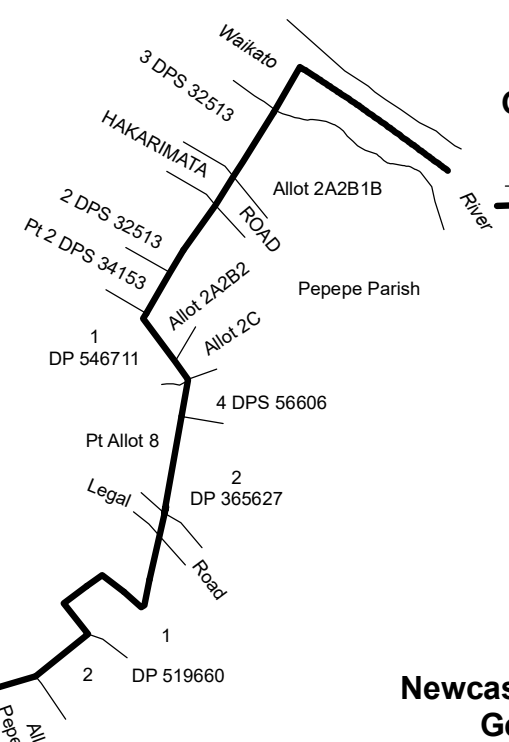

Western Districts  
General Ward  
LG-013-2022-W-4

- Notes:
1. Coordinates are in terms of New Zealand Transverse Mercator 2000 (NZTM).
  2. Where a boundary is shown along a river or road it follows the middle line of the river or legal road unless otherwise shown.

**Western Districts  
General Ward**

**Huntly  
General Ward**

**Western Districts  
General Ward**

**Diagram A**

**Huntly  
General Ward**

**Huntly  
General Ward**

**Newcastle-Ngāruawāhia  
General Ward**

**Waerenga-Whitikahu  
General Ward**

See LG-013-2022-W-5

**Diagram C**

**Western Districts  
General Ward**

Land District: South Auckland

**WAIKATO DISTRICT  
HUNTLY GENERAL WARD**

TERRITORIAL AUTHORITY: Waikato District  
Compiled by Jacobs New Zealand Limited  
Not to Scale Date: June 2022