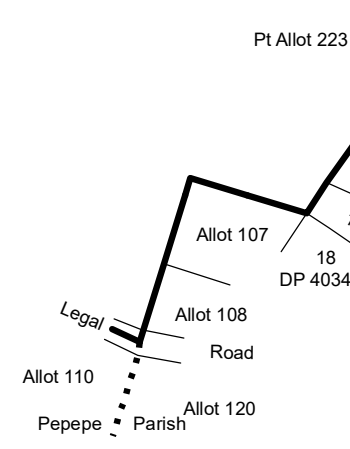

Diagram C

**Western Districts
General Ward**

Land District: South Auckland

**WAIKATO DISTRICT
HUNTLY GENERAL WARD**

TERRITORIAL AUTHORITY: Waikato District
Compiled by Jacobs New Zealand Limited
Not to Scale Date: June 2022

LG-013-2022-W-6
Sheet 2 of 2