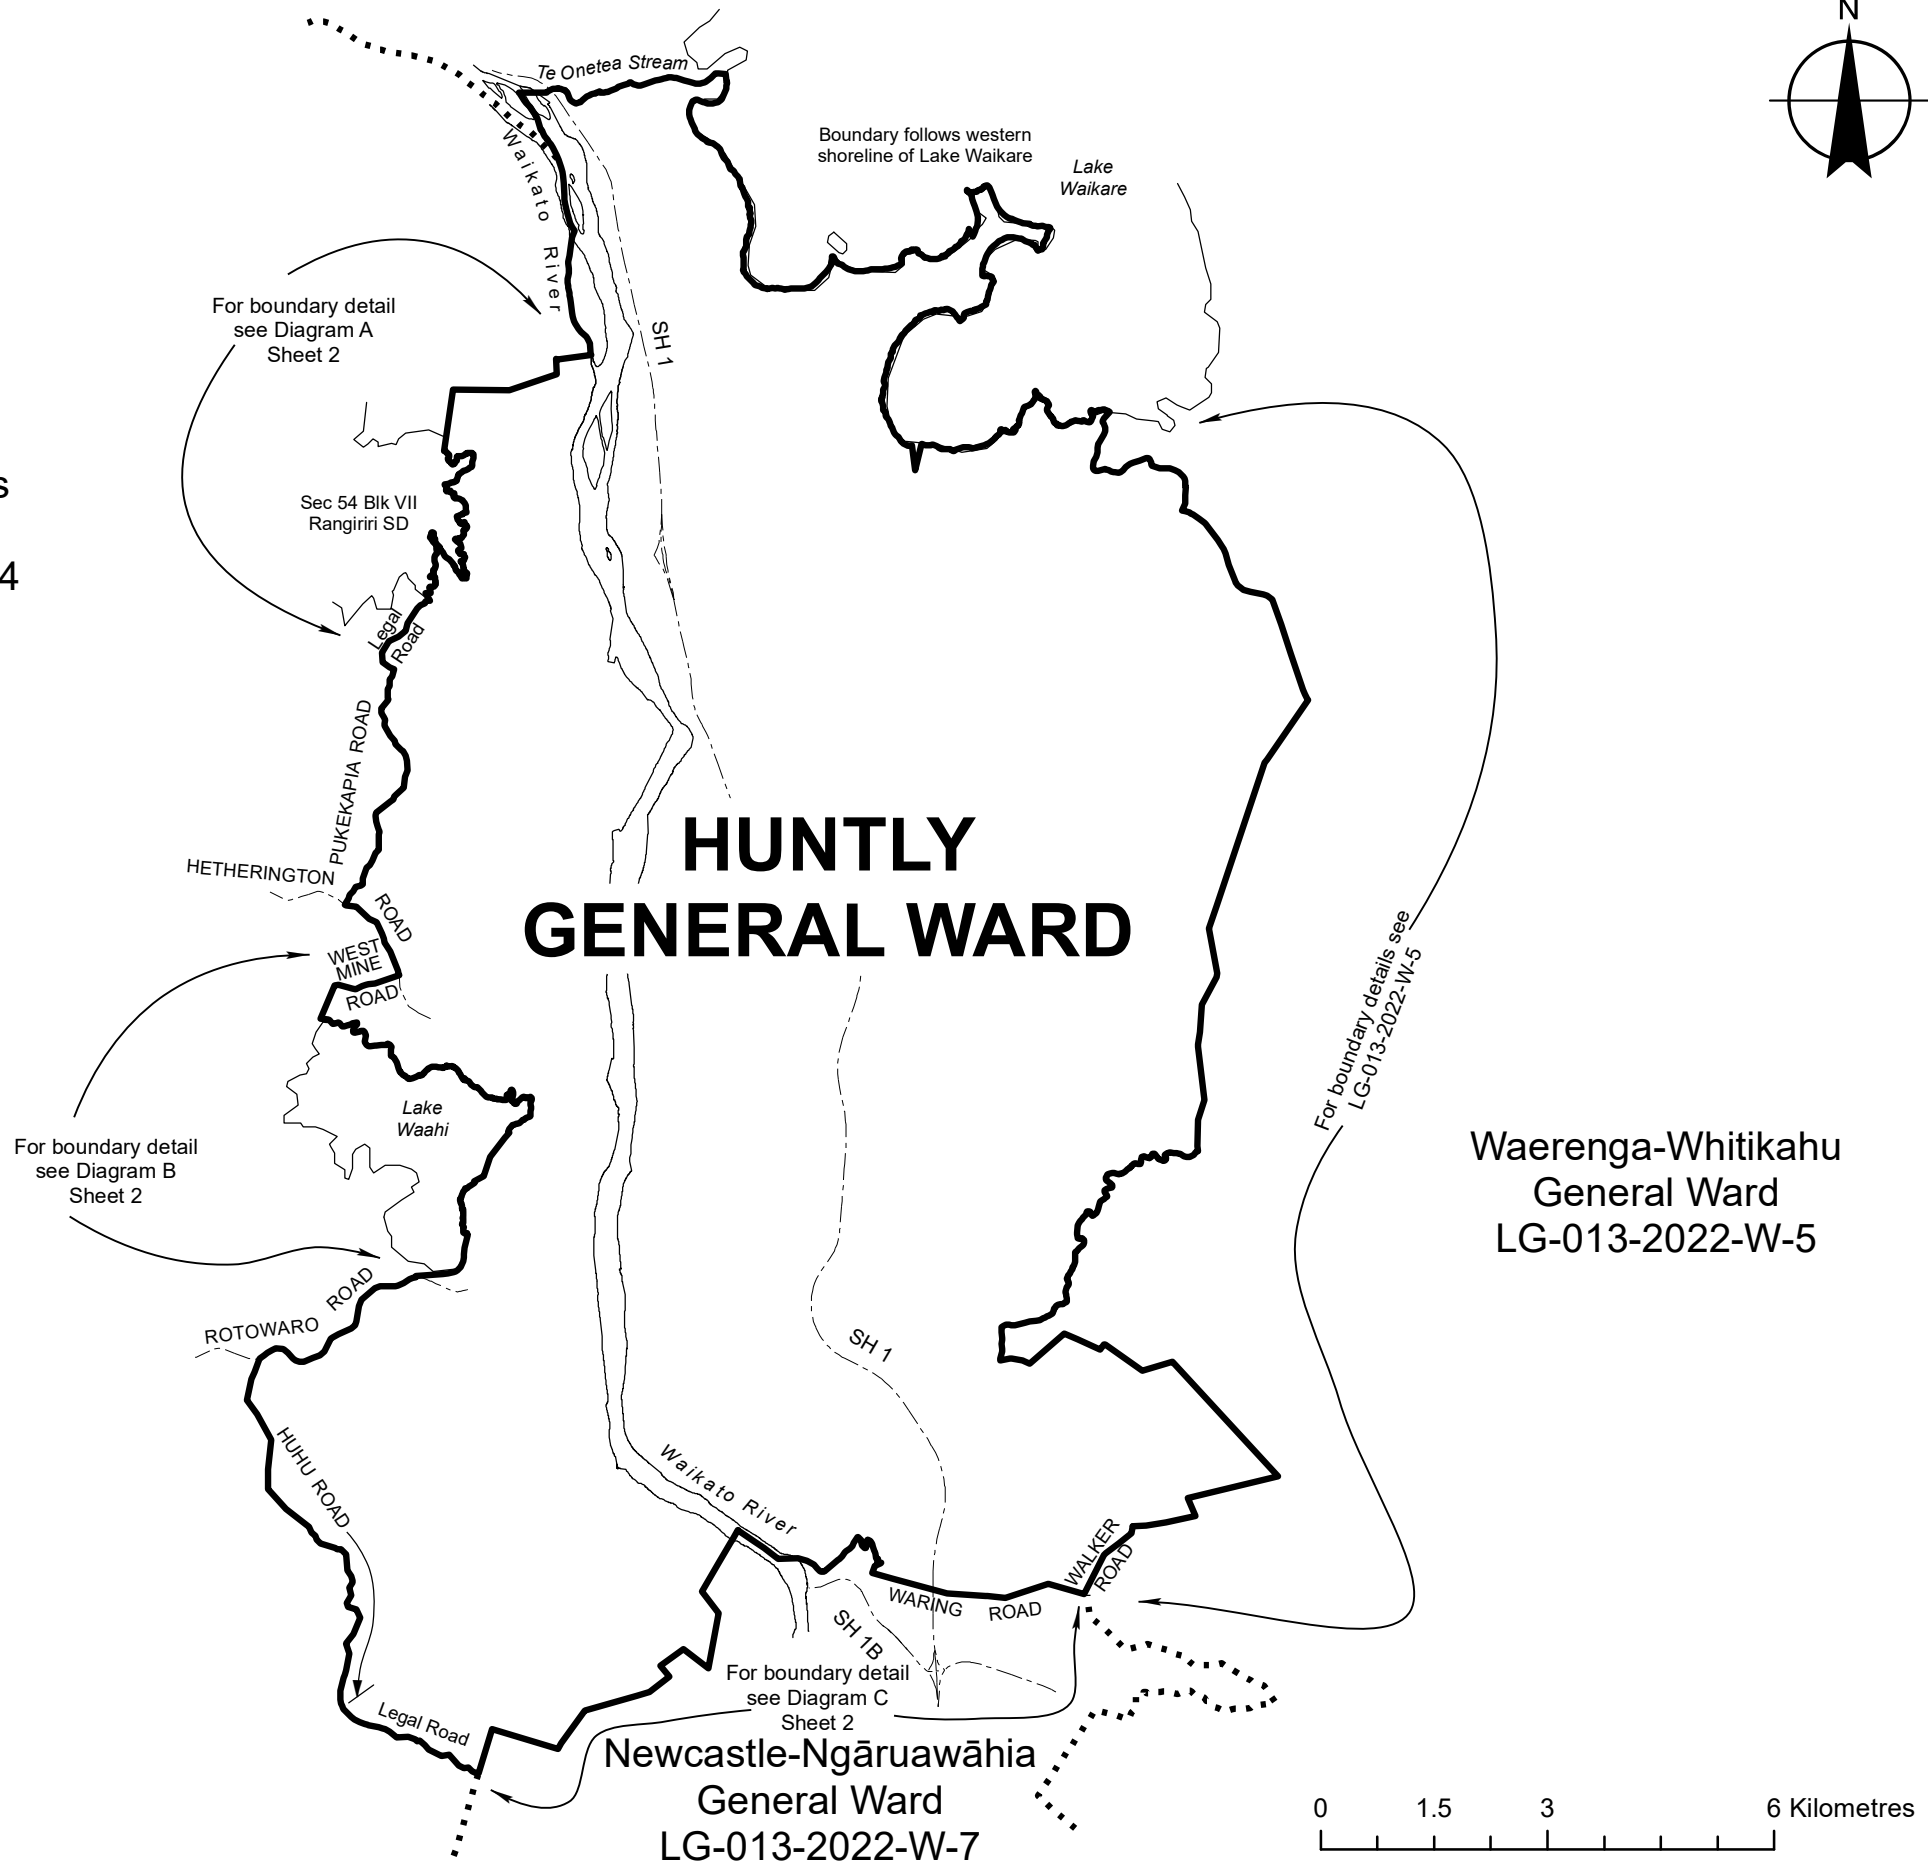

Western Districts  
General Ward  
LG-013-2022-W-4

- Notes:
1. Coordinates are in terms of New Zealand Transverse Mercator 2000 (NZTM).
  2. Where a boundary is shown along a river or road it follows the middle line of the river or legal road unless otherwise shown.

Waerenga-Whitikahu  
General Ward  
LG-013-2022-W-5

Newcastle-Ngāruawāhia  
General Ward  
LG-013-2022-W-7

Land District: South Auckland