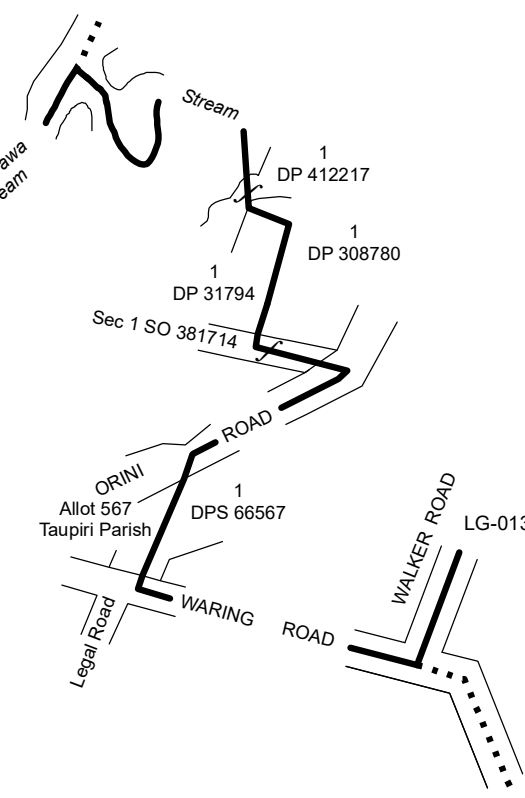

Western Districts  
General Ward  
LG-013-2022-W-4

- Notes:
1. Coordinates are in terms of New Zealand Transverse Mercator 2000 (NZTM).
  2. Where a boundary is shown along a river or road it follows the middle line of the river or legal road unless otherwise shown.

**Western Districts  
General Ward**

**Huntly  
General Ward**

**Western Districts  
General Ward**

**Diagram A**

**Huntly  
General Ward**

**Huntly  
General Ward**

**Newcastle-Ngāruawāhia  
General Ward**

**Waerenga-Whitikahu  
General Ward**

See LG-013-2022-W-5

**Diagram C**

**Western Districts  
General Ward**

Land District: South Auckland

**WAIKATO DISTRICT  
HUNTLY GENERAL WARD**

TERRITORIAL AUTHORITY: Waikato District  
Compiled by Jacobs New Zealand Limited  
Not to Scale Date: June 2022