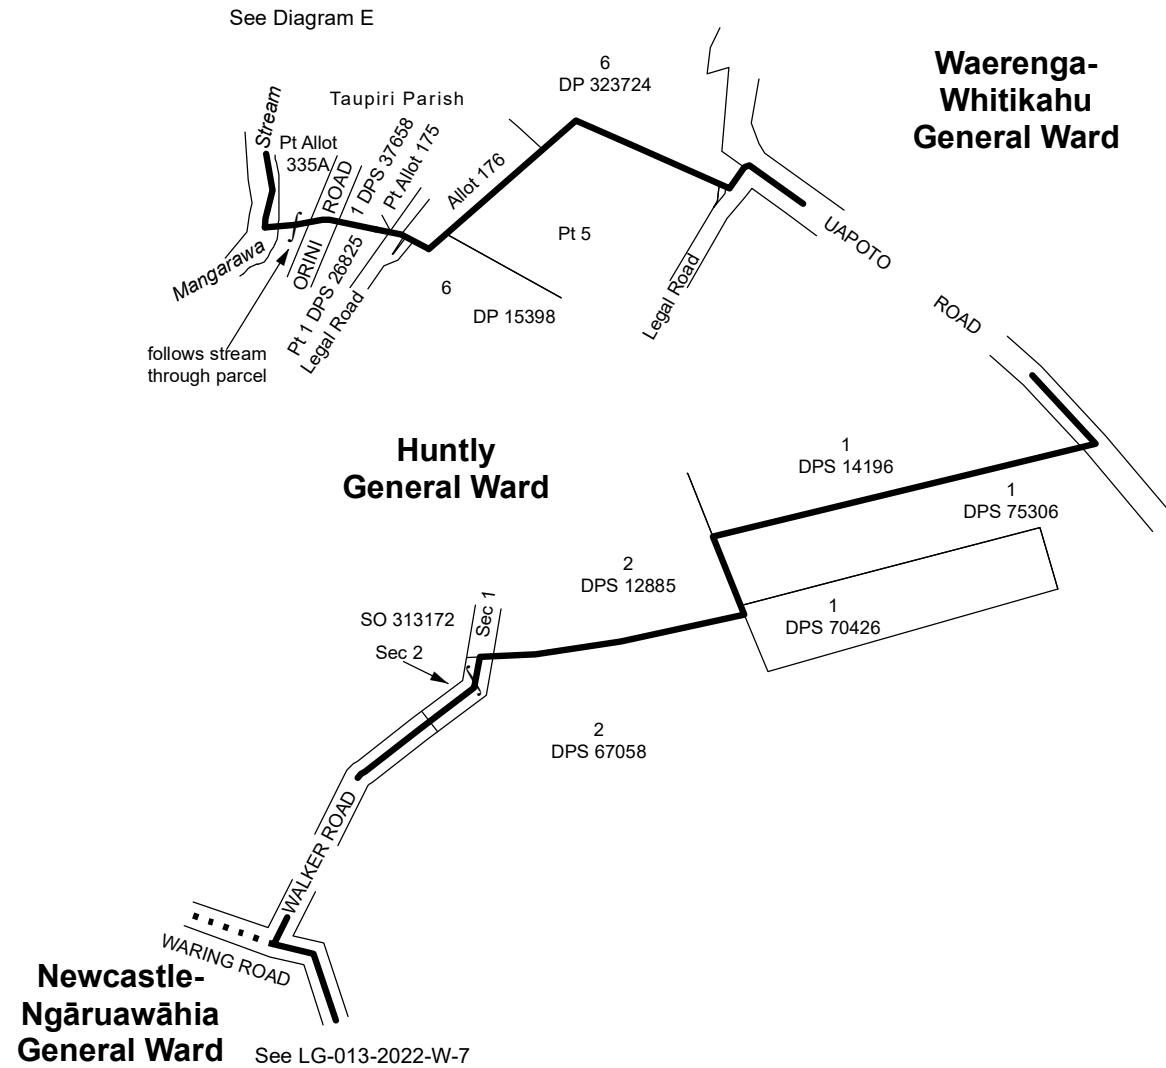

Notes:

Diagram F