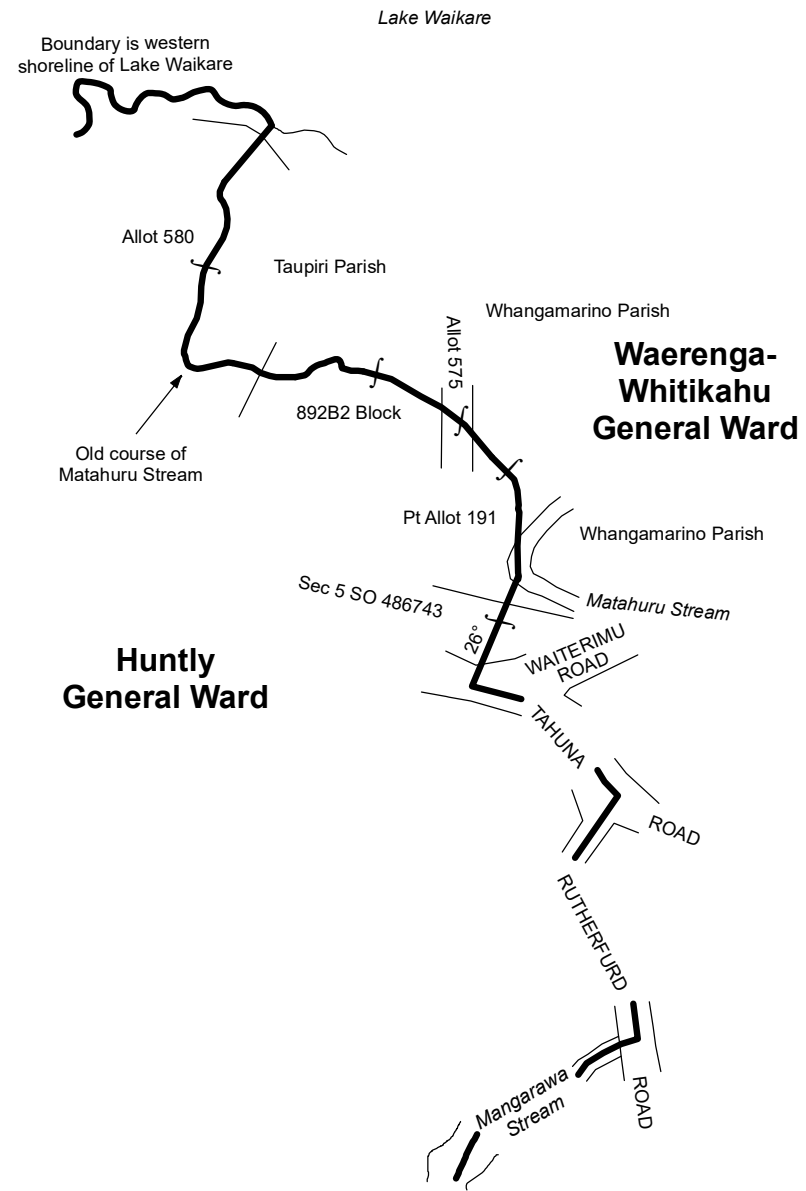

**Awaroa-Maramarua  
General Ward  
LG-013-2022-W-2**

For boundary details  
see LG-013-2022-W-2

Notes:

1. Coordinates are in terms of New Zealand Transverse Mercator 2000 (NZTM).
2. Where a boundary is shown along a river or road it follows the middle line of the river or legal road unless otherwise shown.

**Morrinsville Ward  
SO 58043**

Land District: South Auckland

## WAERENGA-WHITIKAHU GENERAL WARD

TERRITORIAL AUTHORITY: Waikato District  
 Compiled by Jacobs New Zealand Limited  
 Not to Scale Date: June 2022

**LG-013-2022-W-5**  
 Sheet 2 of 3

Notes:

**Diagram F**

**Diagram E**