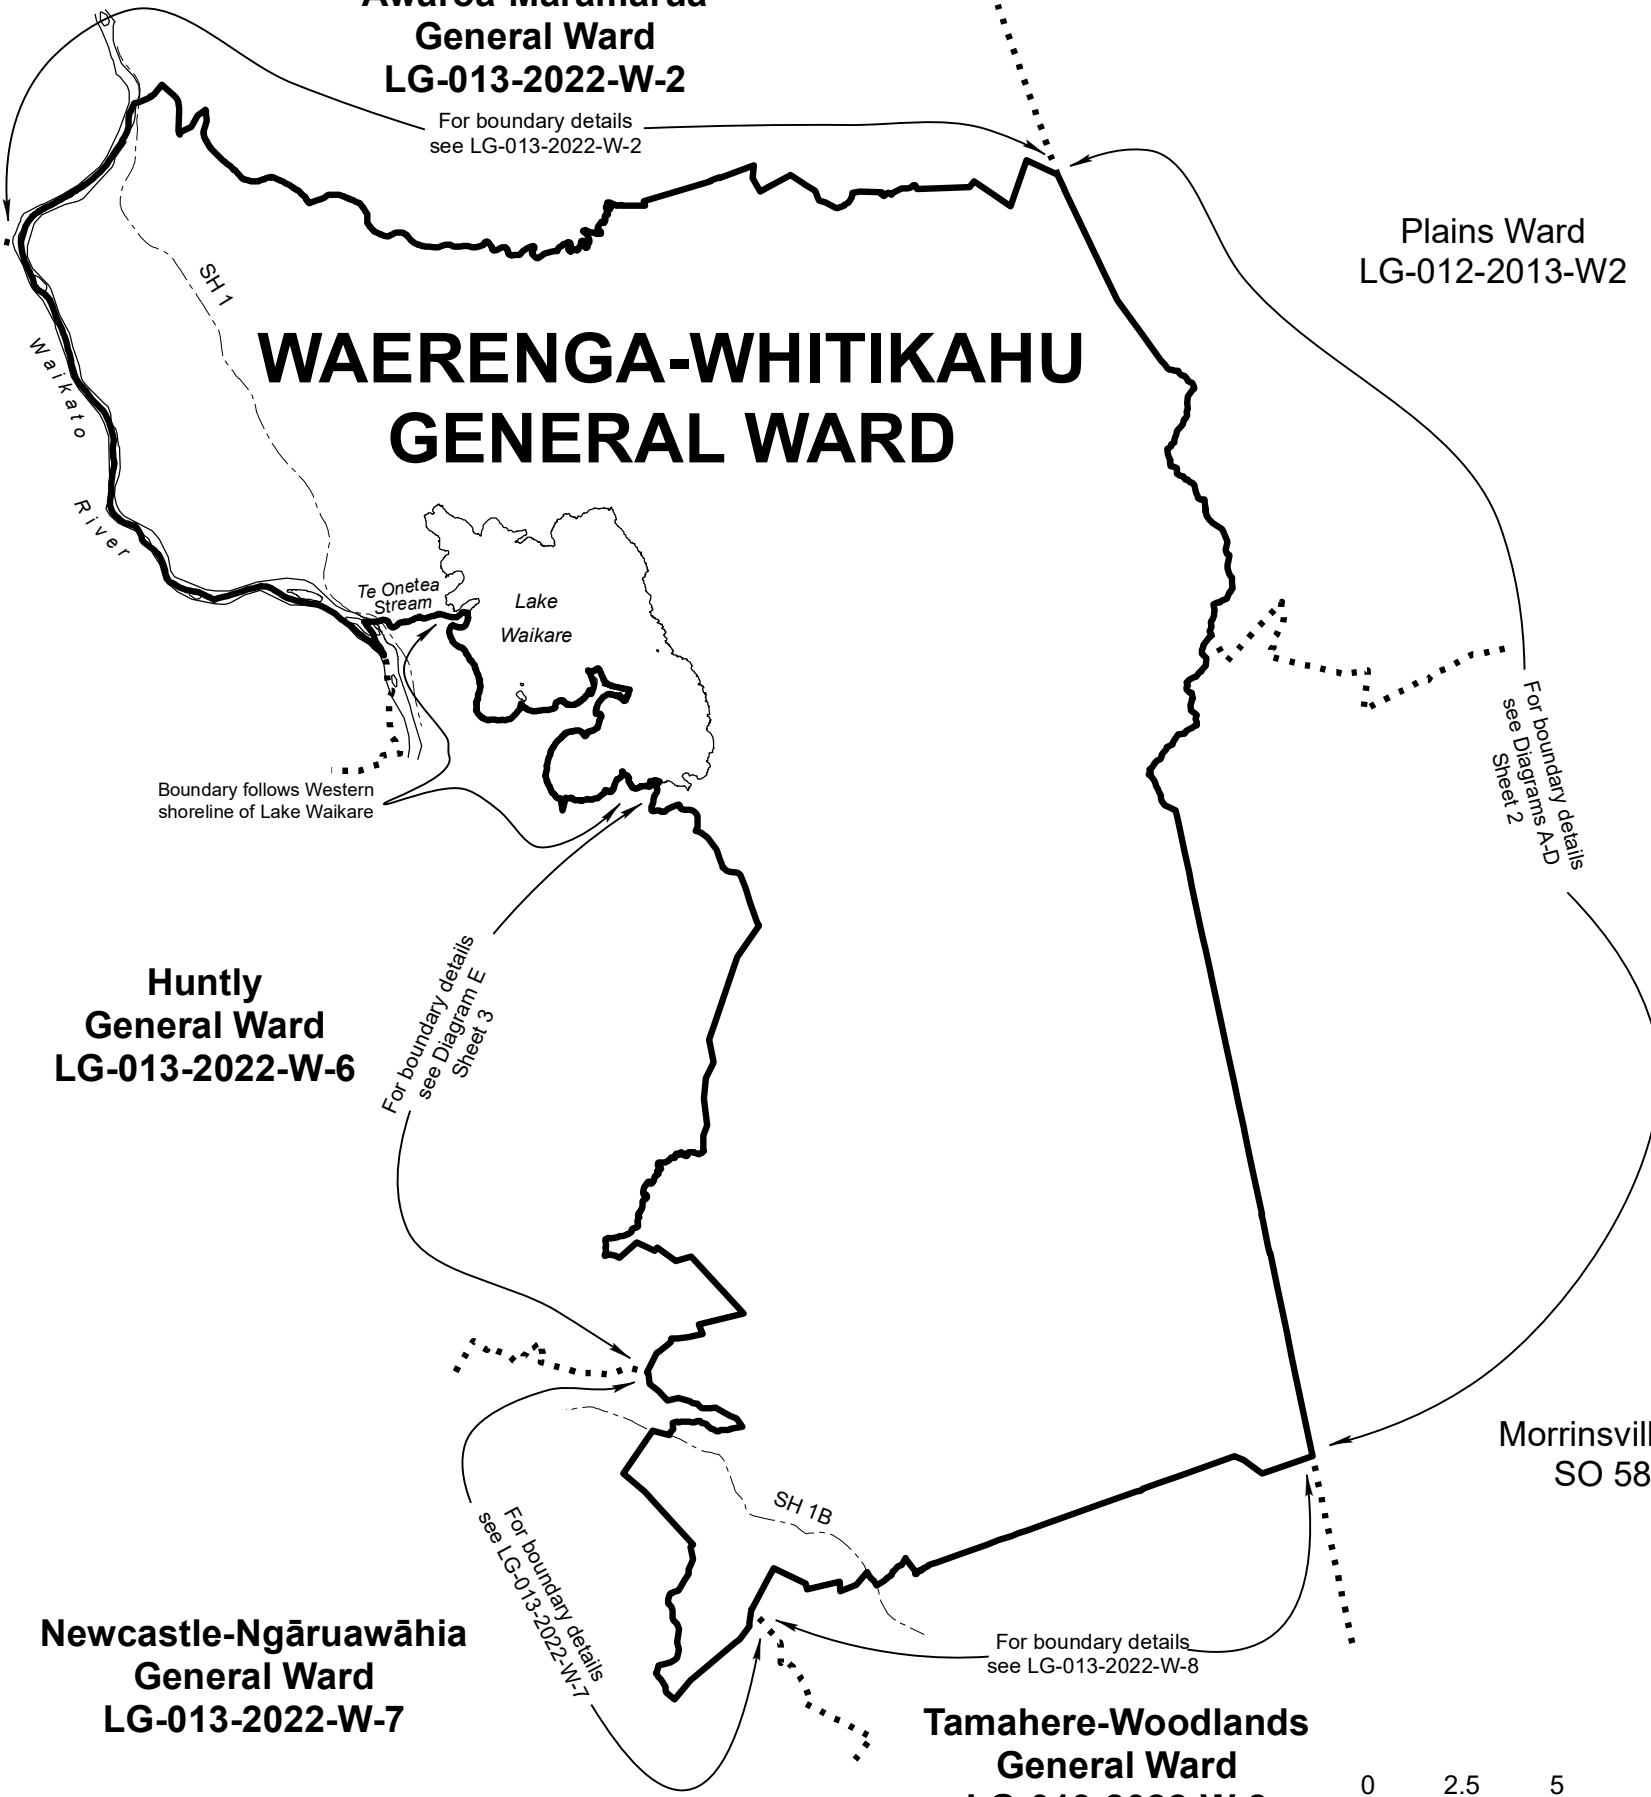

**Awaroa-Maramarua  
General Ward  
LG-013-2022-W-2**

For boundary details  
see LG-013-2022-W-2

Notes:

1. Coordinates are in terms of New Zealand Transverse Mercator 2000 (NZTM).
2. Where a boundary is shown along a river or road it follows the middle line of the river or legal road unless otherwise shown.

# WAERENGA-WHITIKAHU GENERAL WARD

**Western Districts  
General Ward  
LG-013-2022-W-4**

**Huntly  
General Ward  
LG-013-2022-W-6**

**Newcastle-Ngāruawāhia  
General Ward  
LG-013-2022-W-7**

**Tamahere-Woodlands  
General Ward  
LG-013-2022-W-8**

**Morrinsville Ward  
SO 58043**

Land District: South Auckland