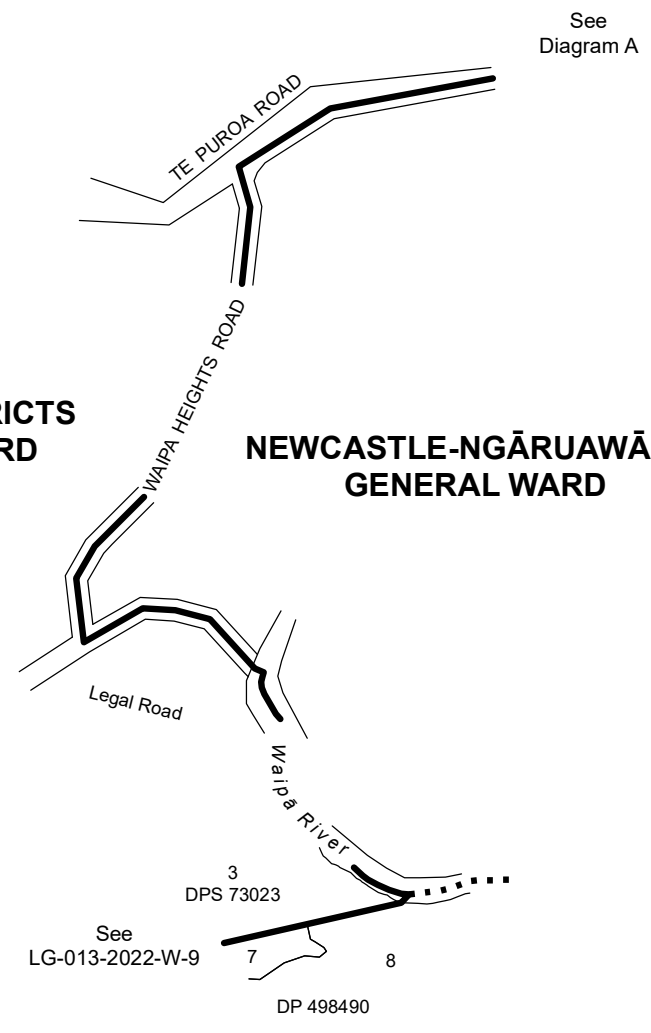

# WESTERN DISTRICTS GENERAL WARD

Notes:

1. Coordinates are in terms of New Zealand Transverse Mercator 2000 (NZTM).
2. The seaward boundary of the Wards follow Mean Low Water Springs but cross the mouths of all rivers, streams, inlets and estuaries except where shown otherwise.
3. All adjacent islands and islets are included in the Wards.
4. Where a boundary is shown along a river or road it follows the middle line of the river or legal road unless otherwise shown.

## WAIKATO DISTRICT WESTERN DISTRICTS GENERAL WARD

TERRITORIAL AUTHORITY: Waikato District

Compiled by Jacobs New Zealand Limited

Scale 1:275,000 at A3

Date: June 2022

### LG-013-2022-W-4

Sheet 1 of 2

**HUNTLY  
GENERAL WARD**

See  
LG-013-2022-W-6

**NEWCASTLE-NGĀRUAWĀHIA  
GENERAL WARD**

**WESTERN DISTRICTS  
GENERAL WARD**

**Diagram A**

See  
Diagram B

**WESTERN DISTRICTS  
GENERAL WARD**

**NEWCASTLE-NGĀRUAWĀHIA  
GENERAL WARD**

**Diagram B**

See  
Diagram A

**WHĀINGAROA  
GENERAL WARD**

Land District: South Auckland

**WAIKATO DISTRICT  
WESTERN DISTRICTS GENERAL WARD**