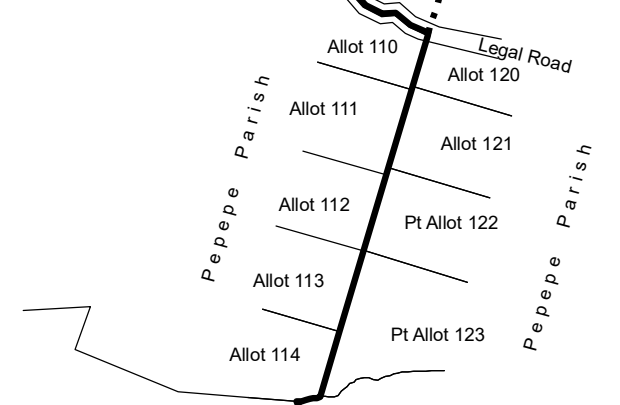

# WESTERN DISTRICTS GENERAL WARD

Notes:

1. Coordinates are in terms of New Zealand Transverse Mercator 2000 (NZTM).
2. The seaward boundary of the Wards follow Mean Low Water Springs but cross the mouths of all rivers, streams, inlets and estuaries except where shown otherwise.
3. All adjacent islands and islets are included in the Wards.
4. Where a boundary is shown along a river or road it follows the middle line of the river or legal road unless otherwise shown.

## WAIKATO DISTRICT WESTERN DISTRICTS GENERAL WARD

TERRITORIAL AUTHORITY: Waikato District

Compiled by Jacobs New Zealand Limited

Scale 1:275,000 at A3

Date: June 2022

### LG-013-2022-W-4

Sheet 1 of 2

**HUNTLY  
GENERAL WARD**

See  
LG-013-2022-W-6

**NEWCASTLE-NGĀRUAWĀHIA  
GENERAL WARD**

**WESTERN DISTRICTS  
GENERAL WARD**

**Diagram A**

See  
Diagram B