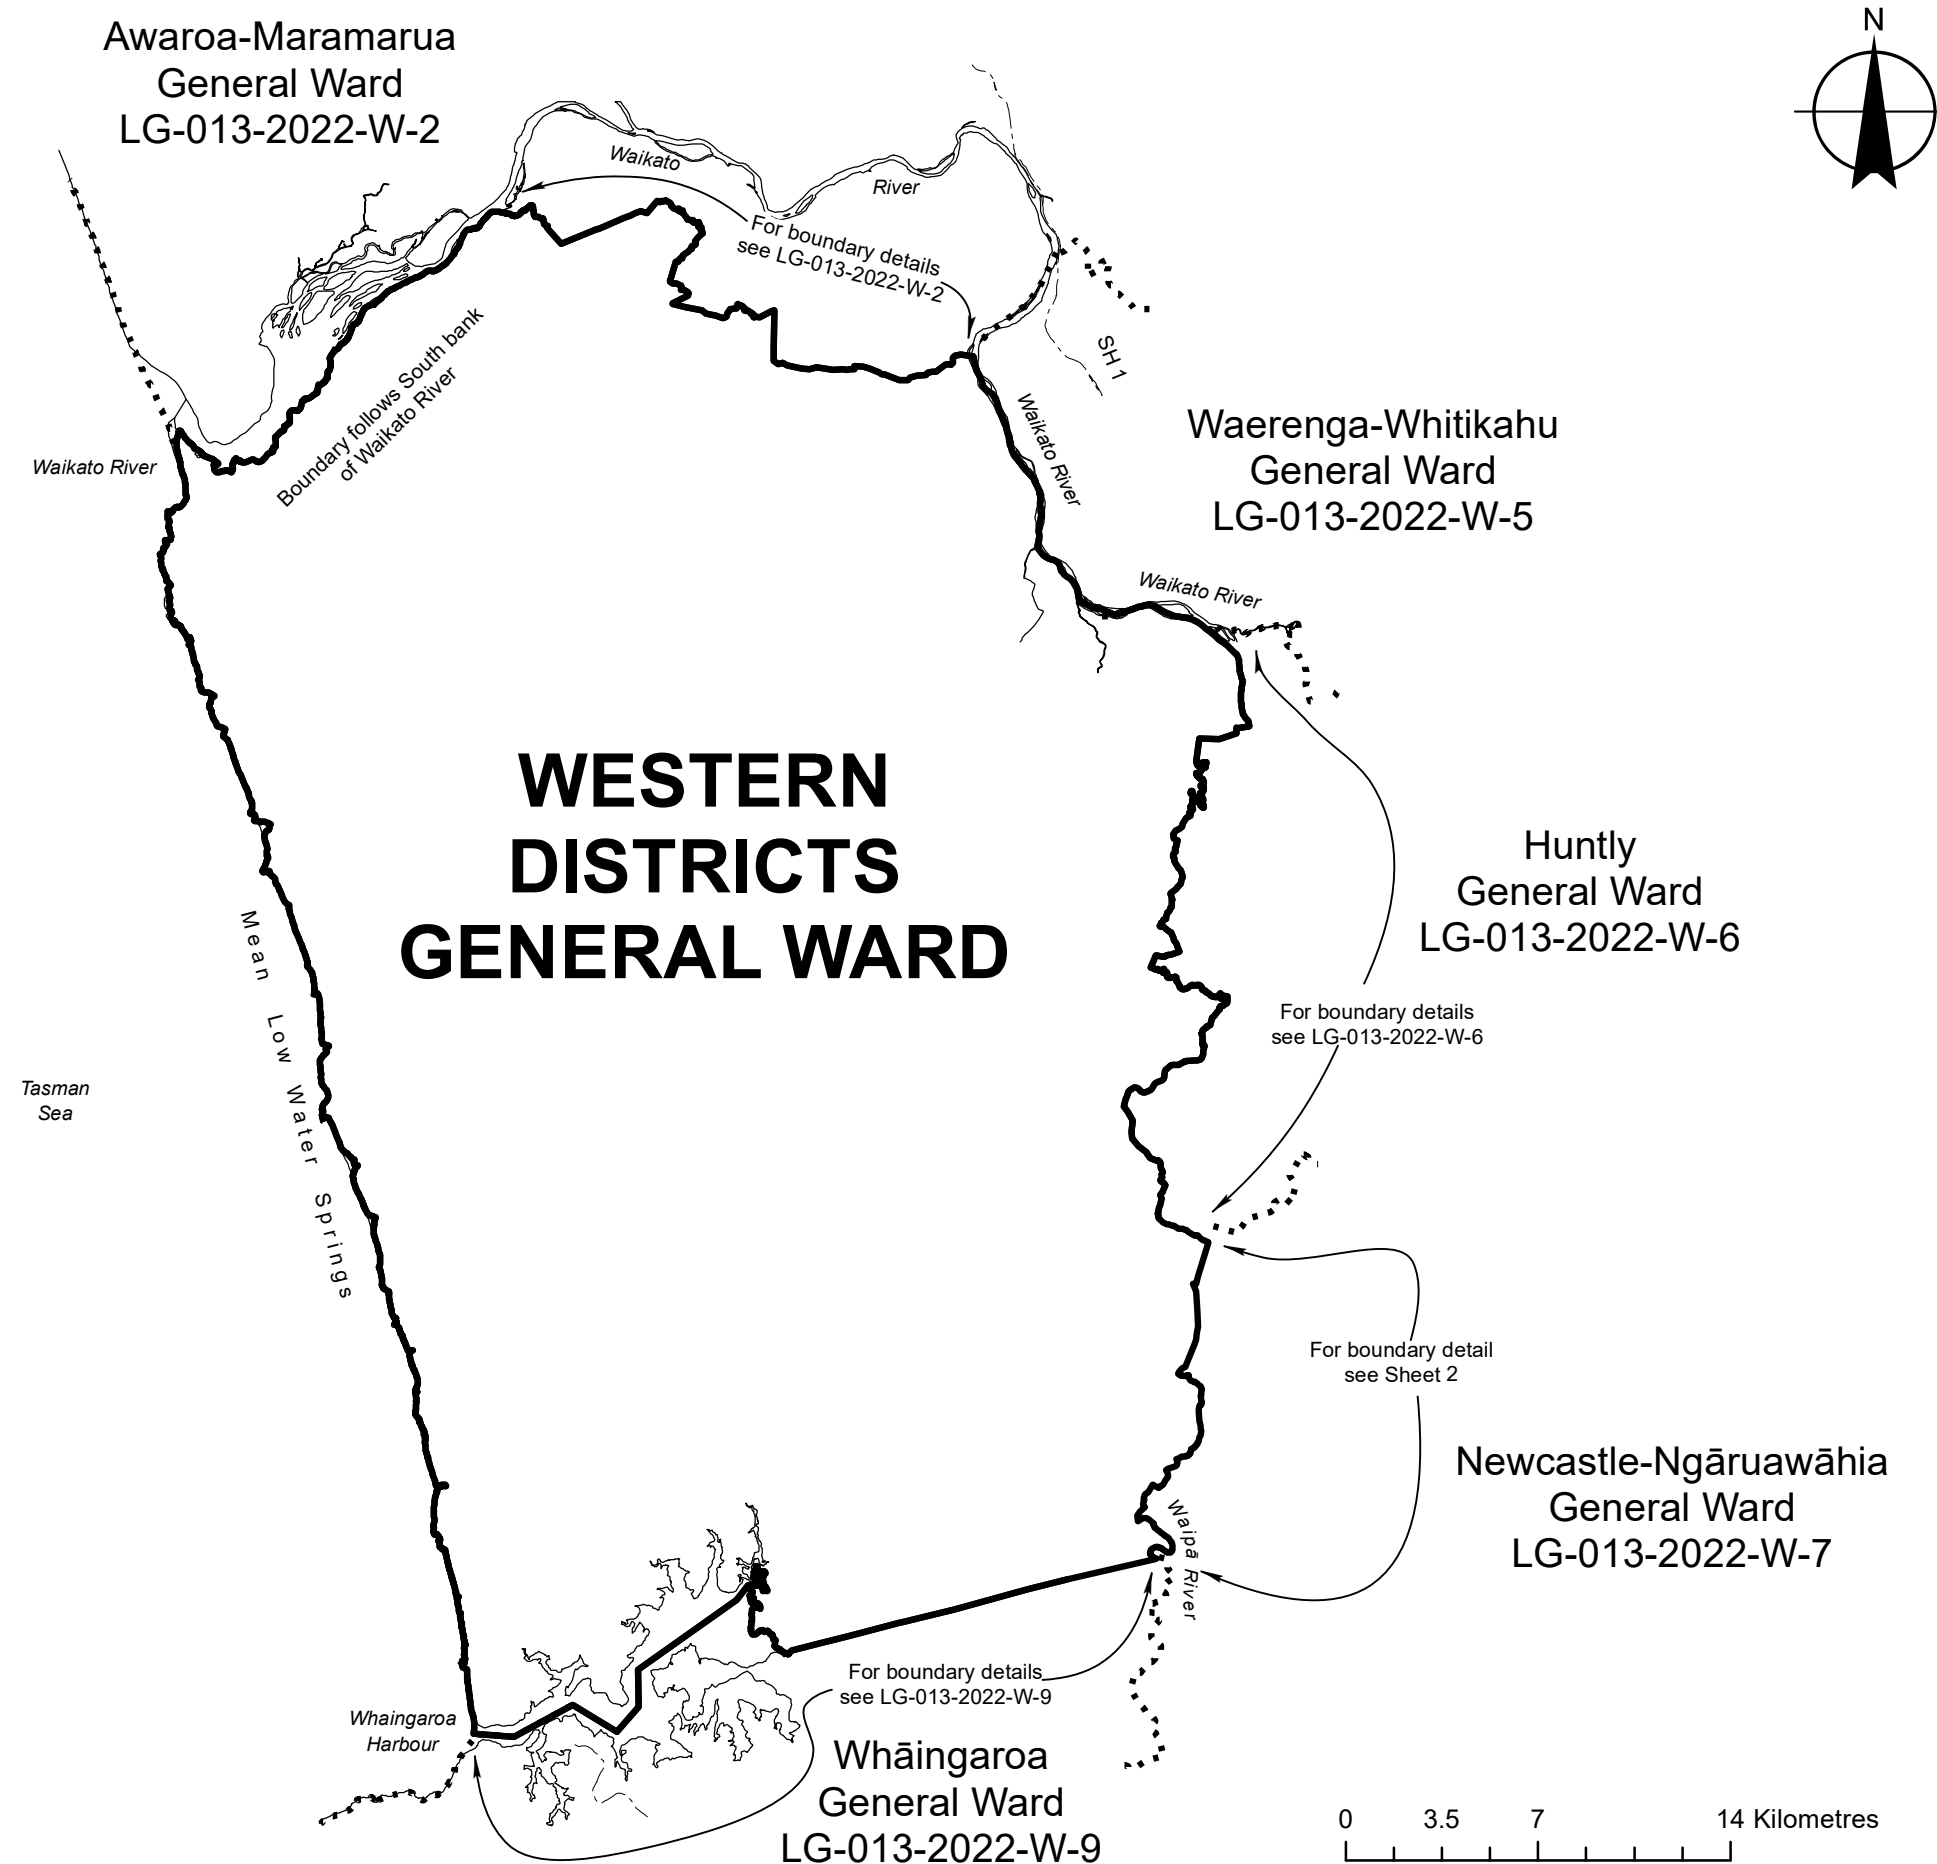

Awaroa-Maramarua  
General Ward  
LG-013-2022-W-2

Waerenga-Whitikahu  
General Ward  
LG-013-2022-W-5

Huntly  
General Ward  
LG-013-2022-W-6

Newcastle-Ngāruawāhia  
General Ward  
LG-013-2022-W-7

Whāingaroa  
General Ward  
LG-013-2022-W-9

# WESTERN DISTRICTS GENERAL WARD

Notes:

1. Coordinates are in terms of New Zealand Transverse Mercator 2000 (NZTM).
2. The seaward boundary of the Wards follow Mean Low Water Springs but cross the mouths of all rivers, streams, inlets and estuaries except where shown otherwise.
3. All adjacent islands and islets are included in the Wards.
4. Where a boundary is shown along a river or road it follows the middle line of the river or legal road unless otherwise shown.

Land District: South Auckland