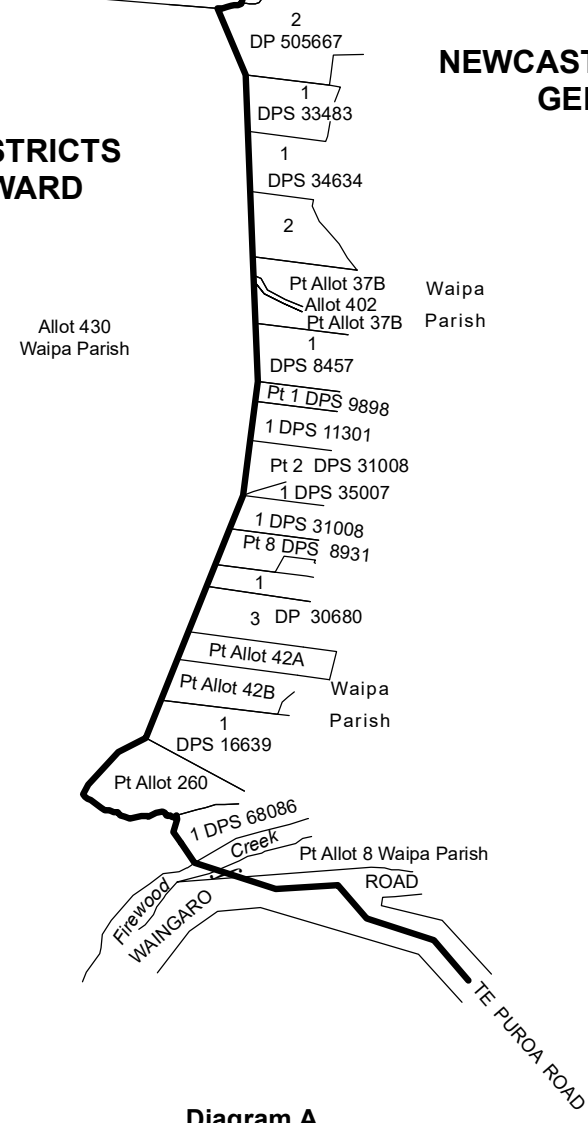

# WESTERN DISTRICTS GENERAL WARD

Notes:

1. Coordinates are in terms of New Zealand Transverse Mercator 2000 (NZTM).
2. The seaward boundary of the Wards follow Mean Low Water Springs but cross the mouths of all rivers, streams, inlets and estuaries except where shown otherwise.
3. All adjacent islands and islets are included in the Wards.
4. Where a boundary is shown along a river or road it follows the middle line of the river or legal road unless otherwise shown.

## WAIKATO DISTRICT WESTERN DISTRICTS GENERAL WARD

TERRITORIAL AUTHORITY: Waikato District

Compiled by Jacobs New Zealand Limited

Scale 1:275,000 at A3

Date: June 2022

### LG-013-2022-W-4

Sheet 1 of 2

**HUNTLY  
GENERAL WARD**

See  
LG-013-2022-W-6

**NEWCASTLE-NGĀRUAWĀHIA  
GENERAL WARD**

**WESTERN DISTRICTS  
GENERAL WARD**

**Diagram A**

See  
Diagram B

**WESTERN DISTRICTS  
GENERAL WARD**

**NEWCASTLE-NGĀRUAWĀHIA  
GENERAL WARD**

**Diagram B**

See  
Diagram A

**WHĀINGAROA  
GENERAL WARD**

Land District: South Auckland

**WAIKATO DISTRICT  
WESTERN DISTRICTS GENERAL WARD**