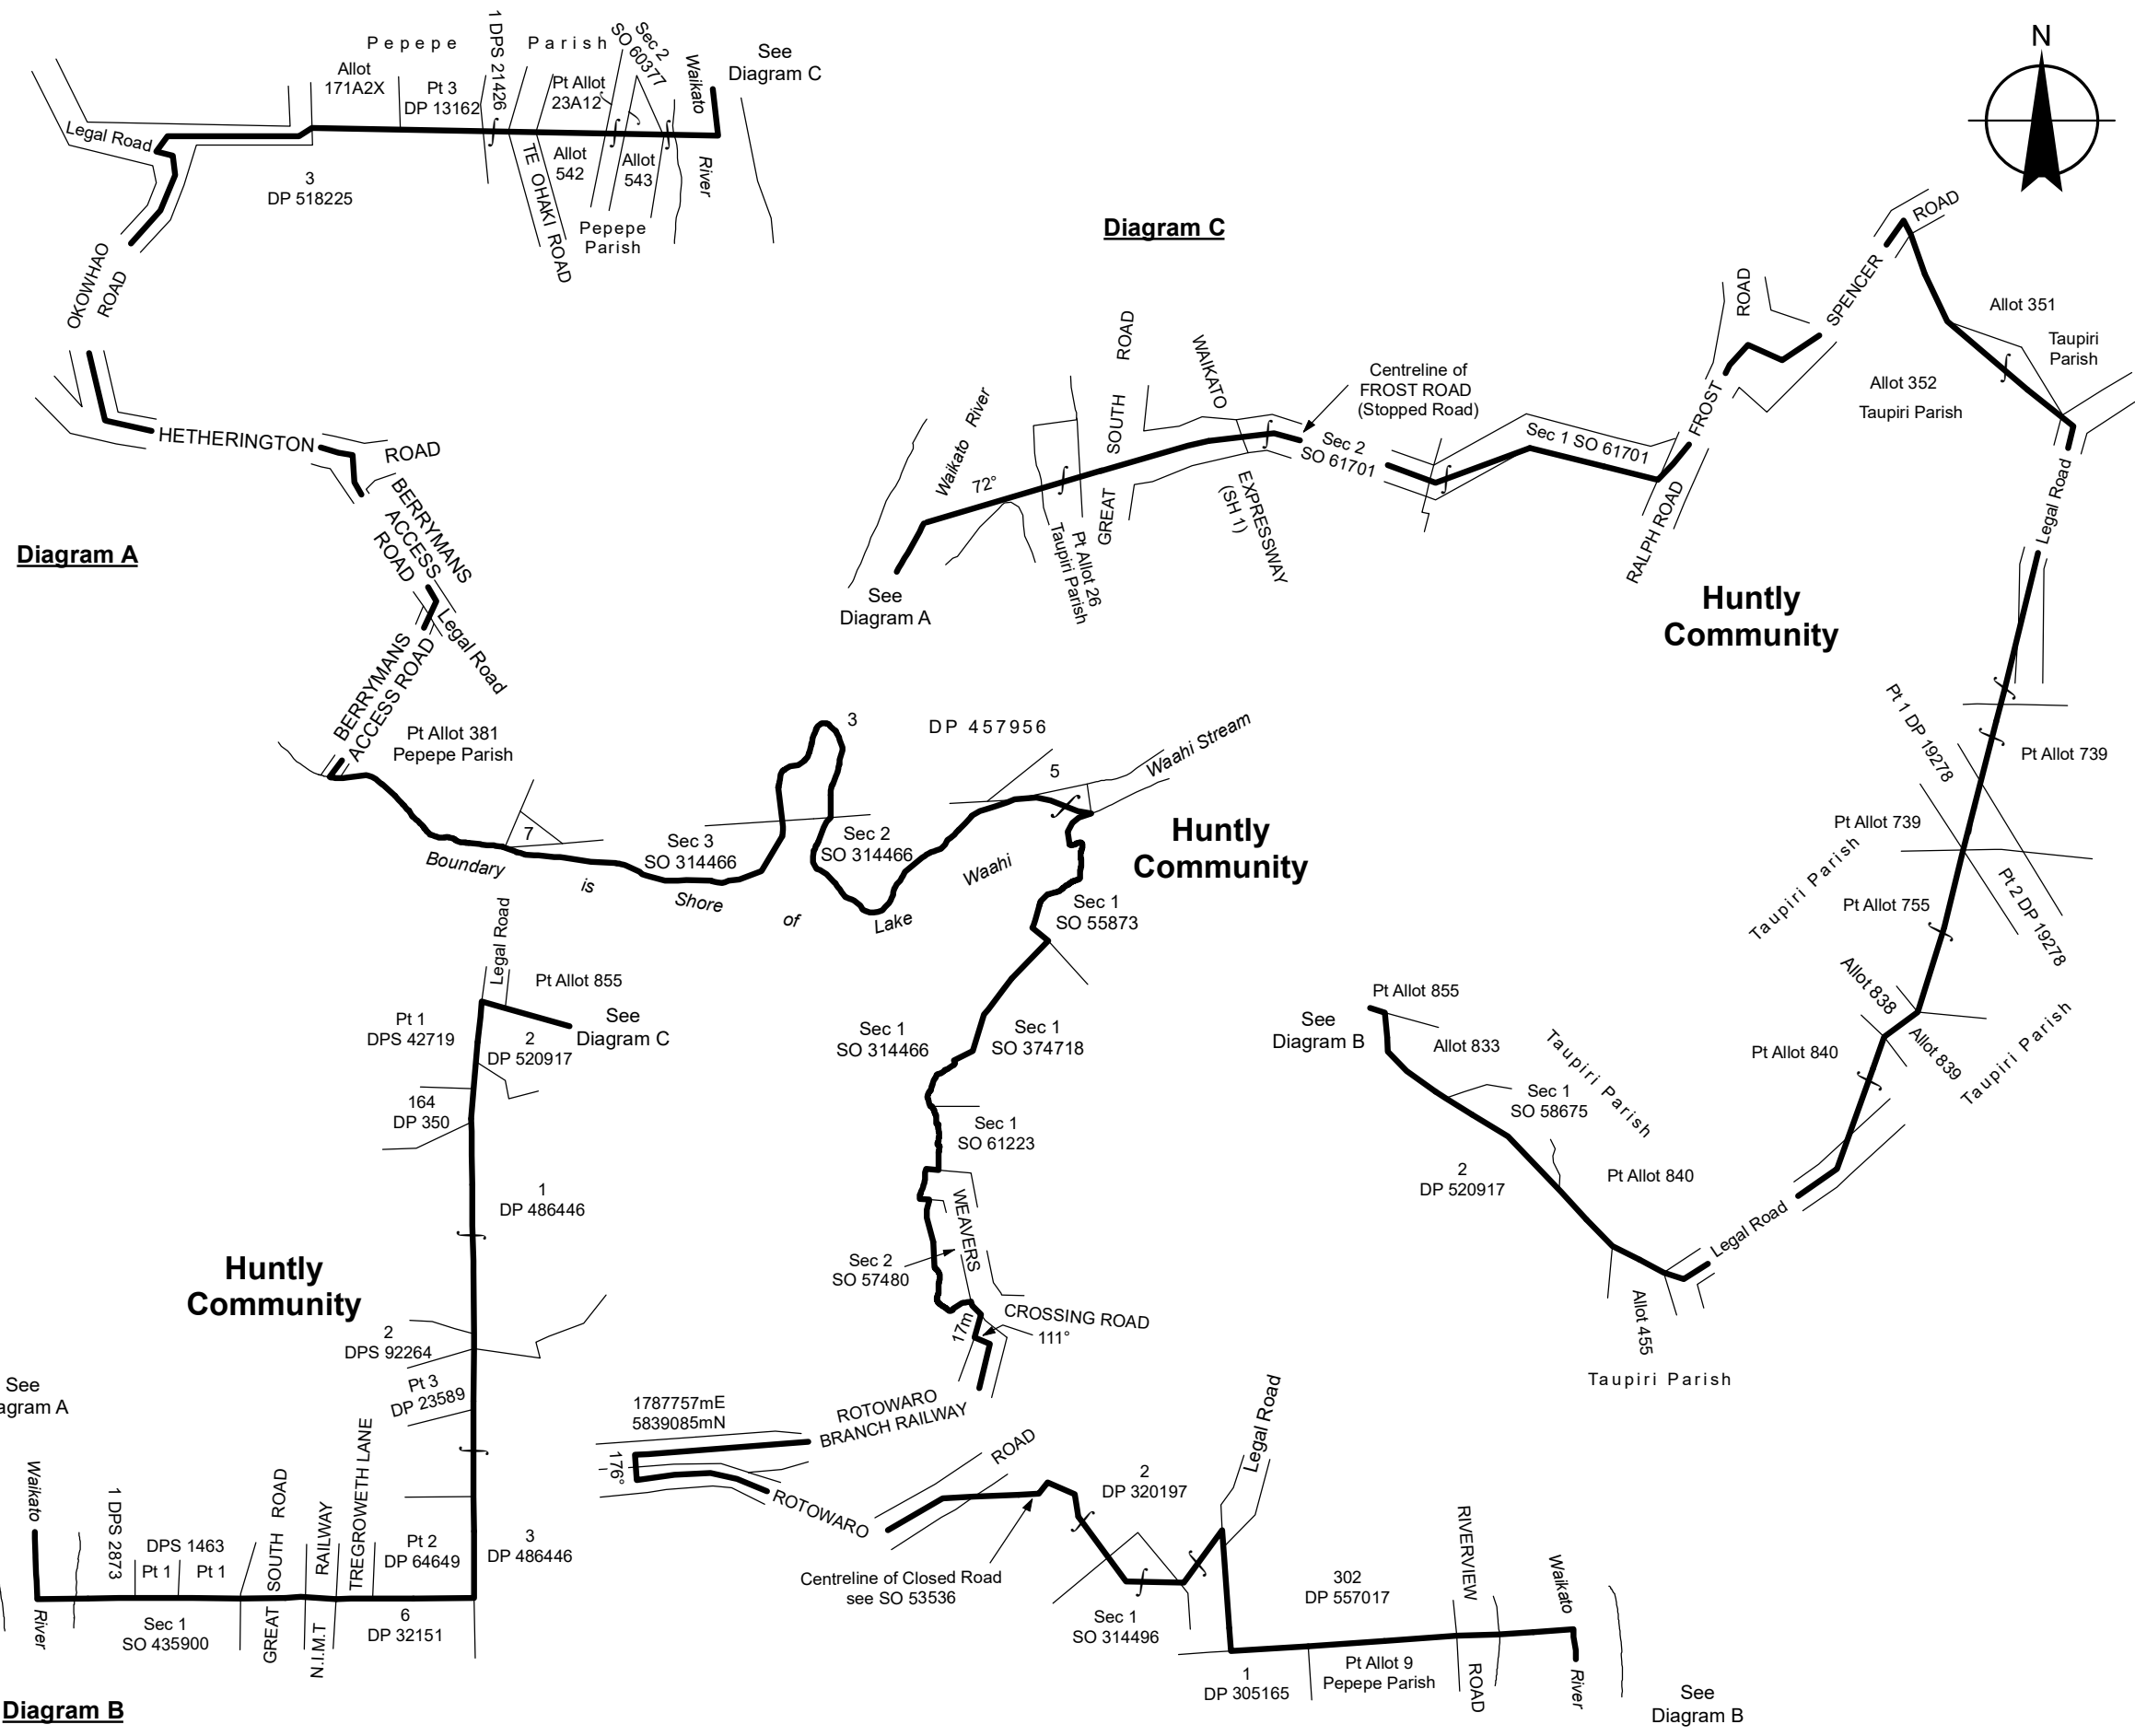

Notes:

Land District: South Auckland

WAIKATO DISTRICT HUNTLY COMMUNITY

TERRITORIAL AUTHORITY: Waikato District
Compiled by Jacobs New Zealand Limited
Not to Scale Date: June 2022

LG-013-2022-Com-3
Sheet 2 of 2