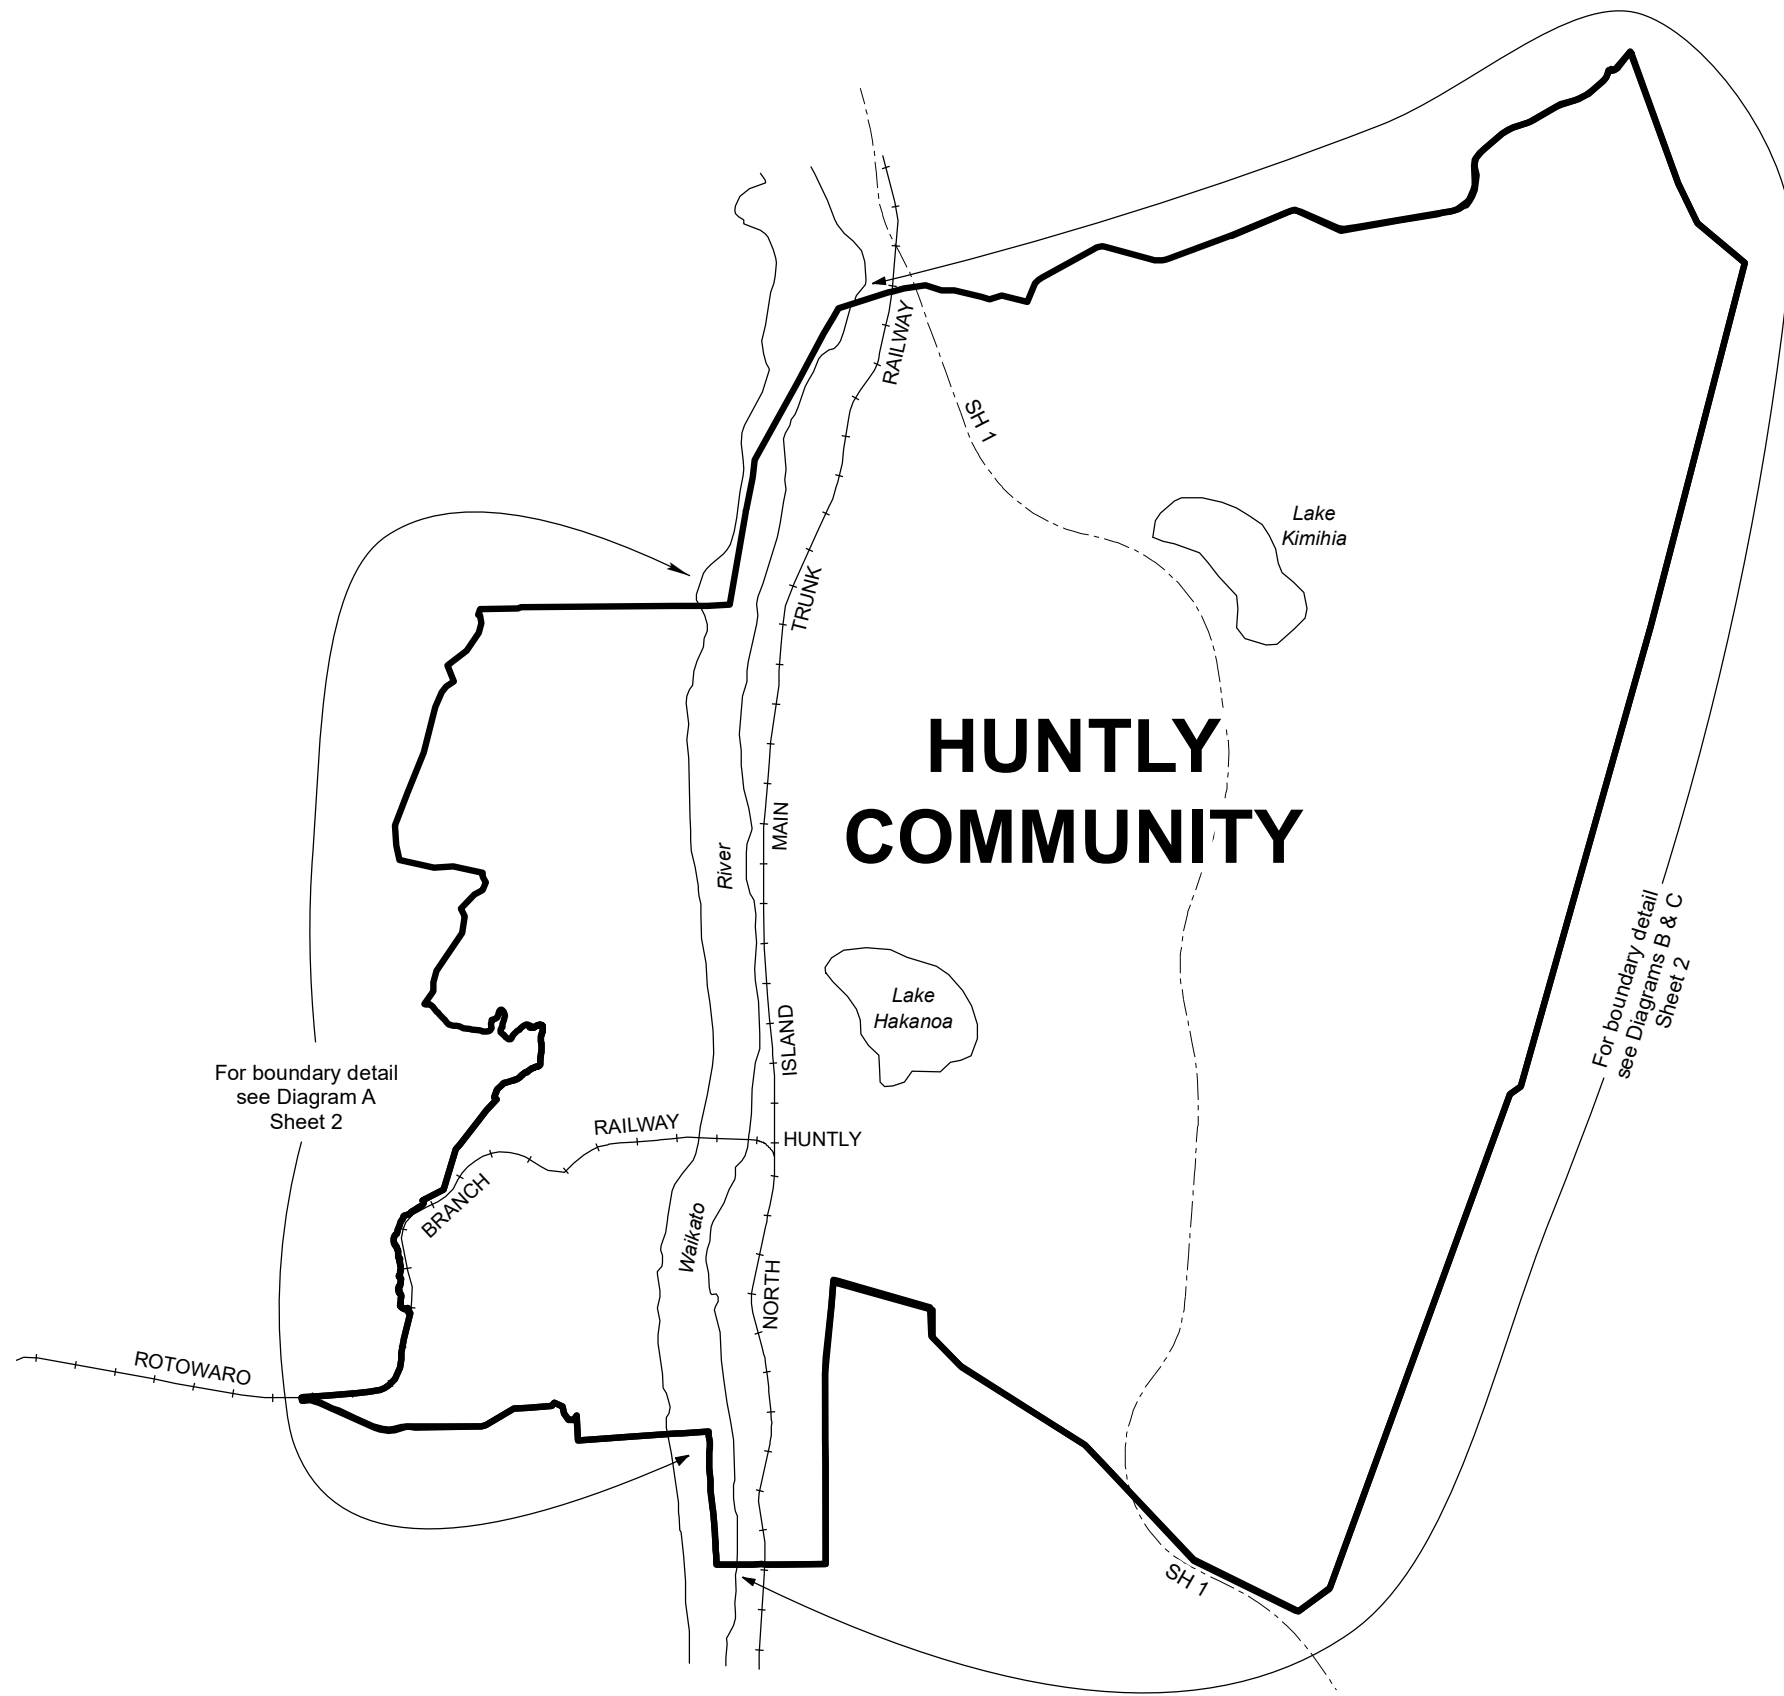

Notes:

1. Coordinates are in terms of New Zealand Transverse Mercator 2000 (NZTM).
2. Where a boundary is shown along a river or road it follows the middle line of the river or legal road unless otherwise shown.

For boundary detail
see Diagram A
Sheet 2

For boundary detail
see Diagrams B & C
Sheet 2

Land District: South Auckland

WAIKATO DISTRICT HUNTLY COMMUNITY

TERRITORIAL AUTHORITY: Waikato District
Compiled by Jacobs New Zealand Limited
Scale 1:48,000 at A3 Date: June 2022

LG-013-2022-Com-3
Sheet 1 of 2

Notes:

Land District: South Auckland

WAIKATO DISTRICT HUNTLY COMMUNITY

TERRITORIAL AUTHORITY: Waikato District
Compiled by Jacobs New Zealand Limited
Not to Scale Date: June 2022