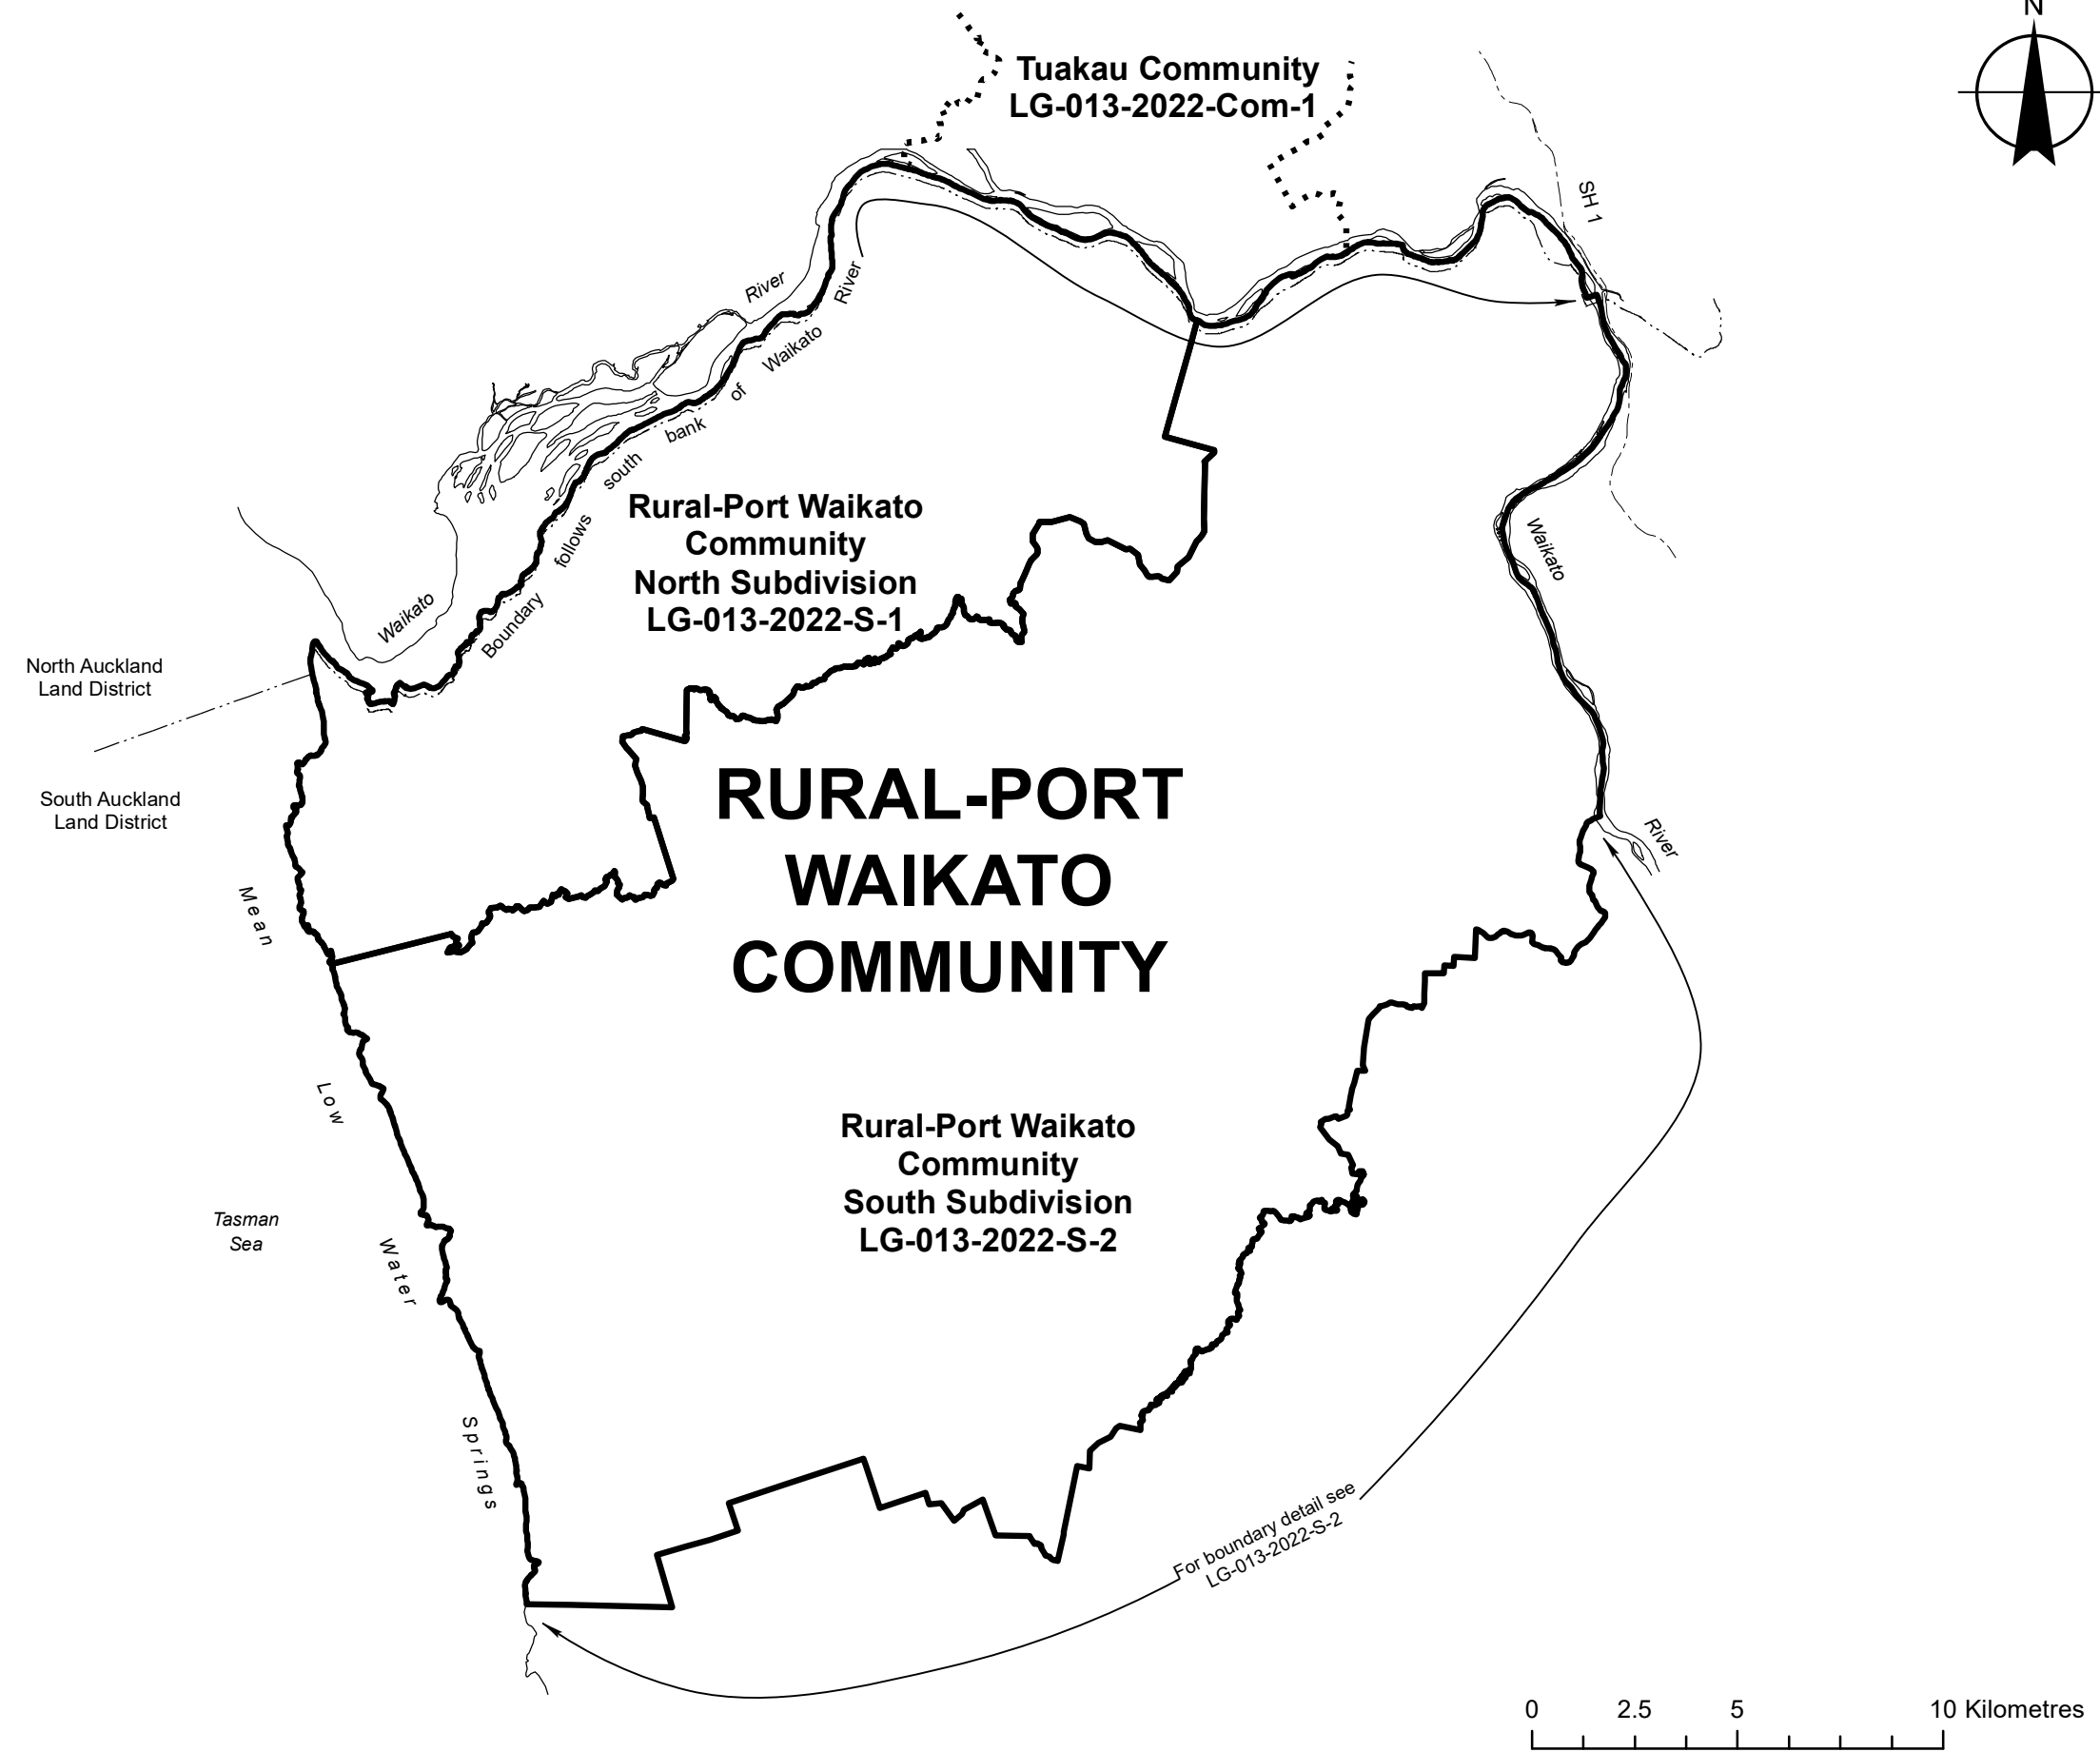

Notes:

1. Coordinates are in terms of New Zealand Transverse Mercator 2000 (NZTM).
2. The seaward boundary of the Community follows Mean Low Water Springs but cross the mouths of all rivers, streams, inlets and estuaries except where shown otherwise.
3. Where a boundary is shown along a river or road it follows the middle line of the river or legal road unless otherwise shown.

Land District: South Auckland

WAIKATO DISTRICT
RURAL-PORT WAIKATO COMMUNITY

TERRITORIAL AUTHORITY: Waikato District
 Compiled by Jacobs New Zealand Limited
 Scale 1:175,000 at A3 Date: June 2022

LG-013-2022-Com-2