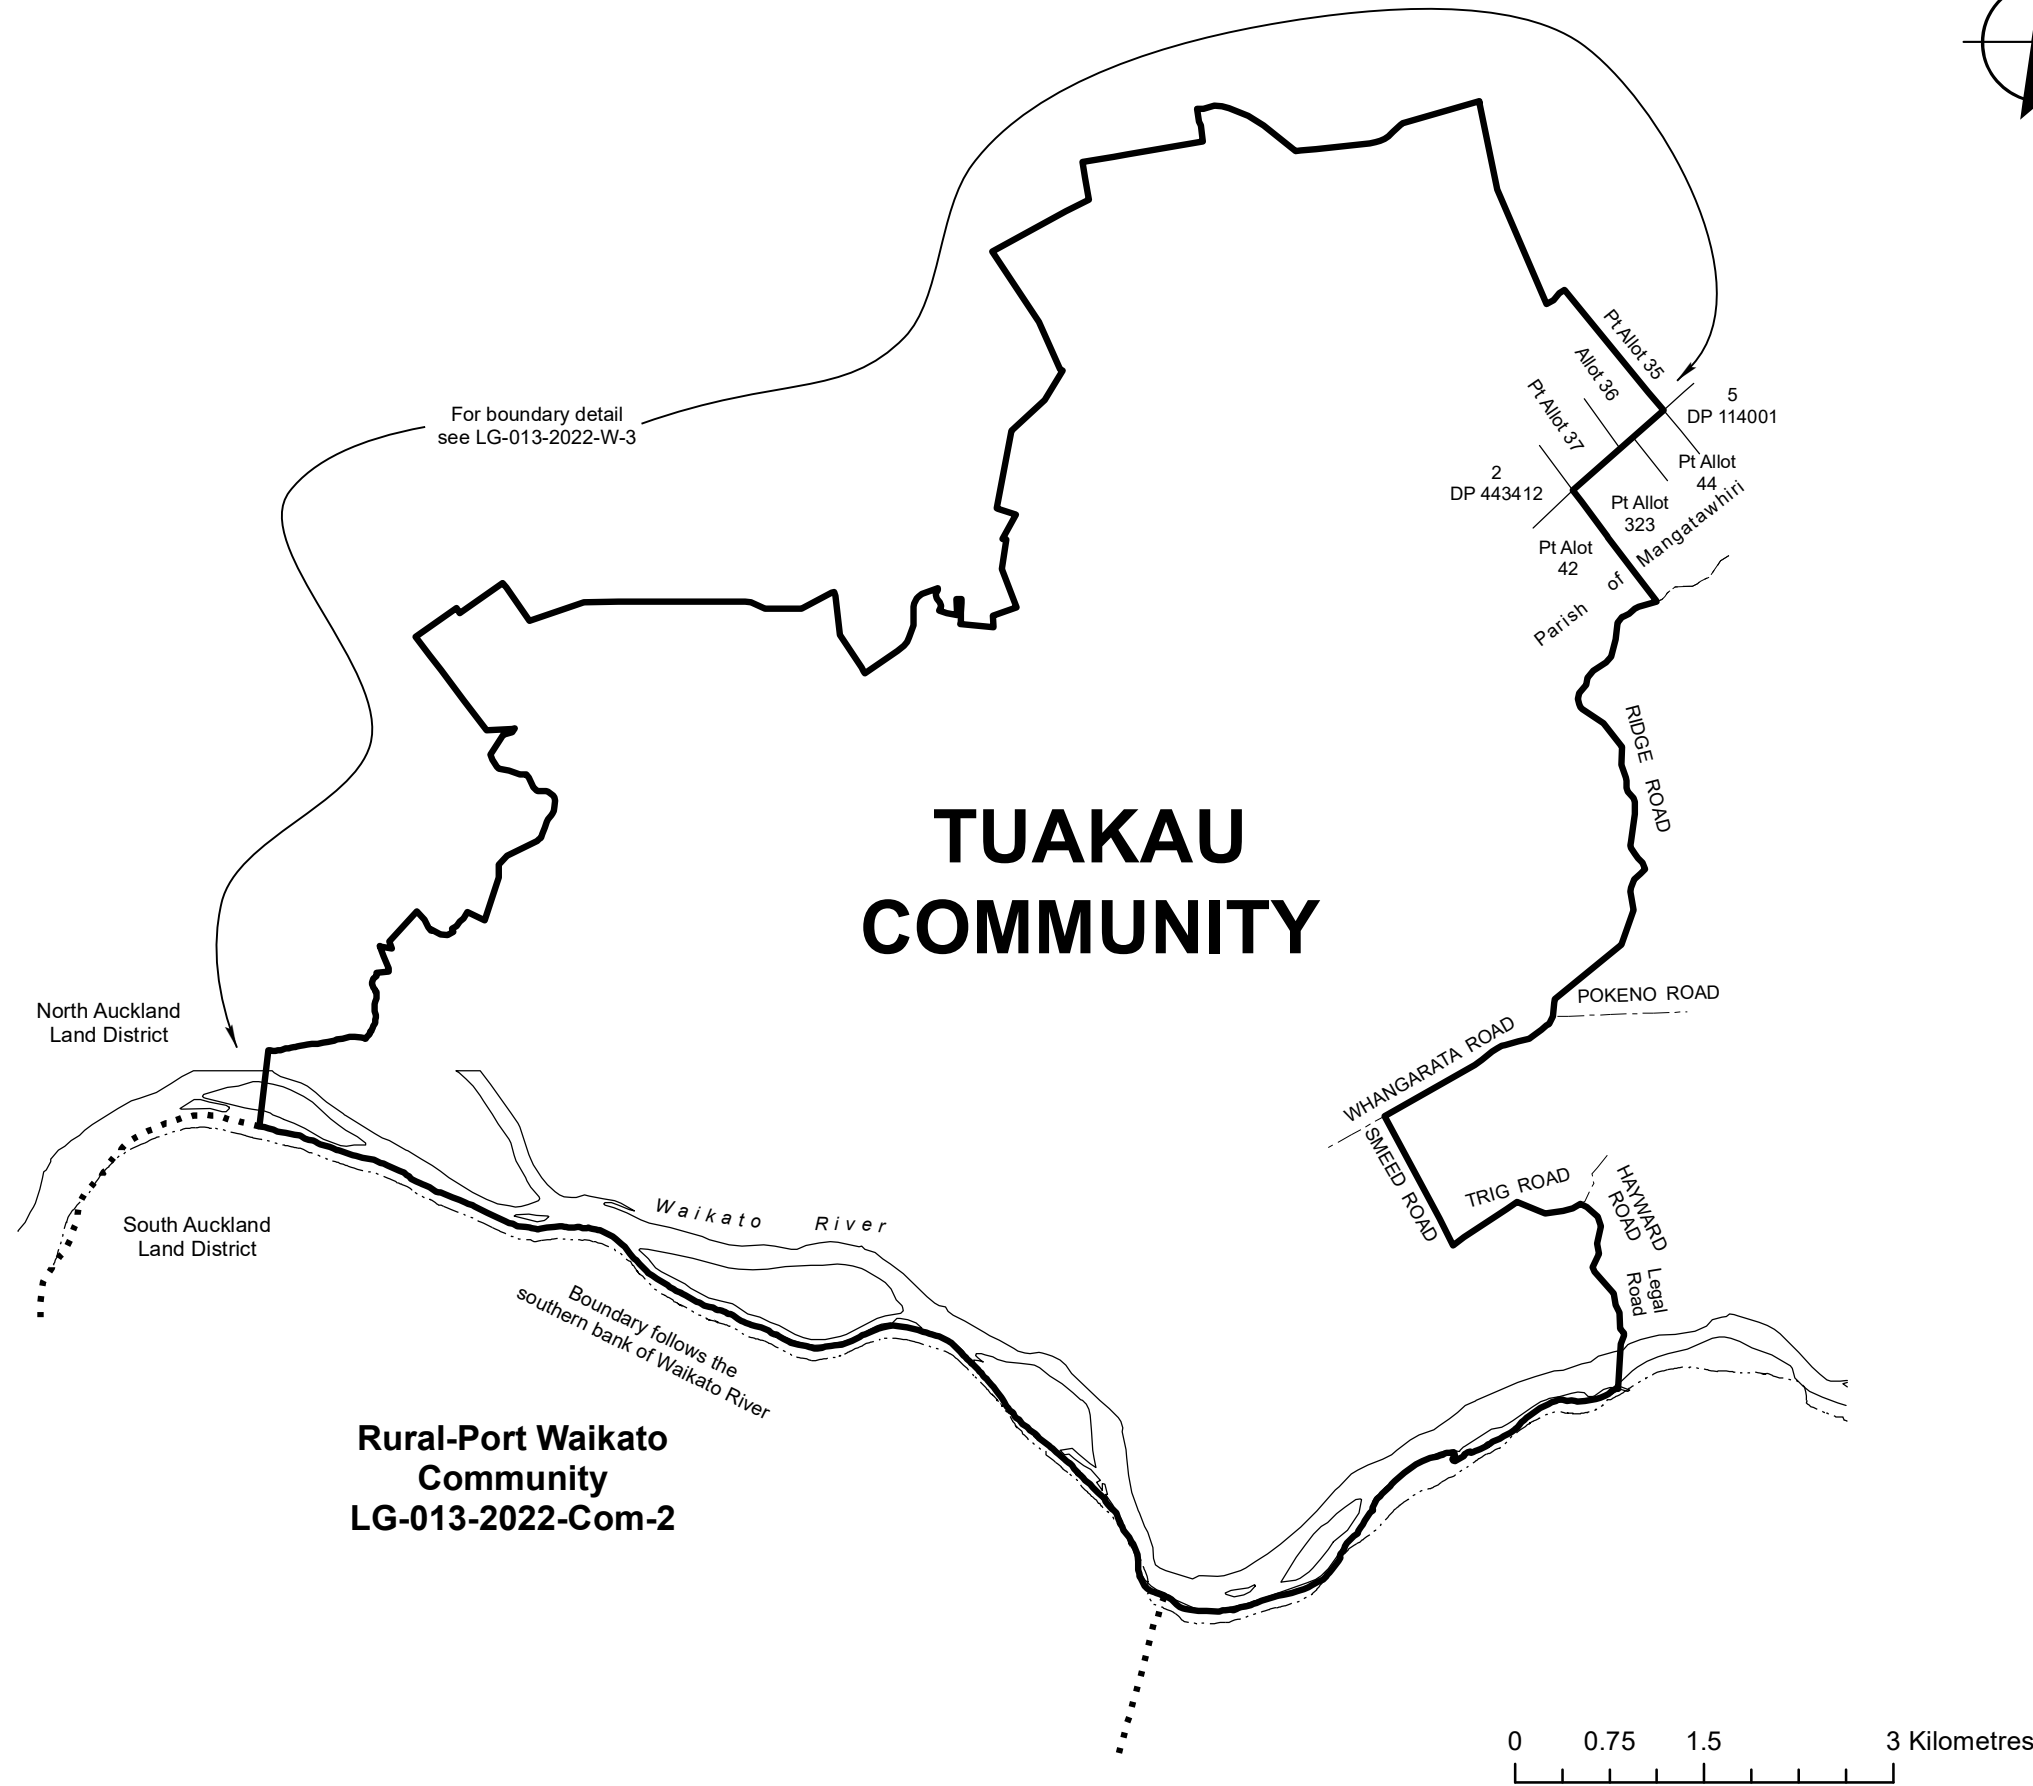

Notes:

1. Coordinates are in terms of New Zealand Transverse Mercator 2000 (NZTM).
2. The seaward boundary of the Community follows Mean Low Water Springs but cross the mouths of all rivers, streams, inlets and estuaries except where shown otherwise.
3. Where a boundary is shown along a river or road it follows the middle line of the river or legal road unless otherwise shown.

Land District: North Auckland

WAIKATO DISTRICT TUAKAU COMMUNITY

TERRITORIAL AUTHORITY: Waikato District
Compiled by Jacobs New Zealand Limited
Scale 1:60,000 at A3 Date: June 2022

LG-013-2022-Com-1