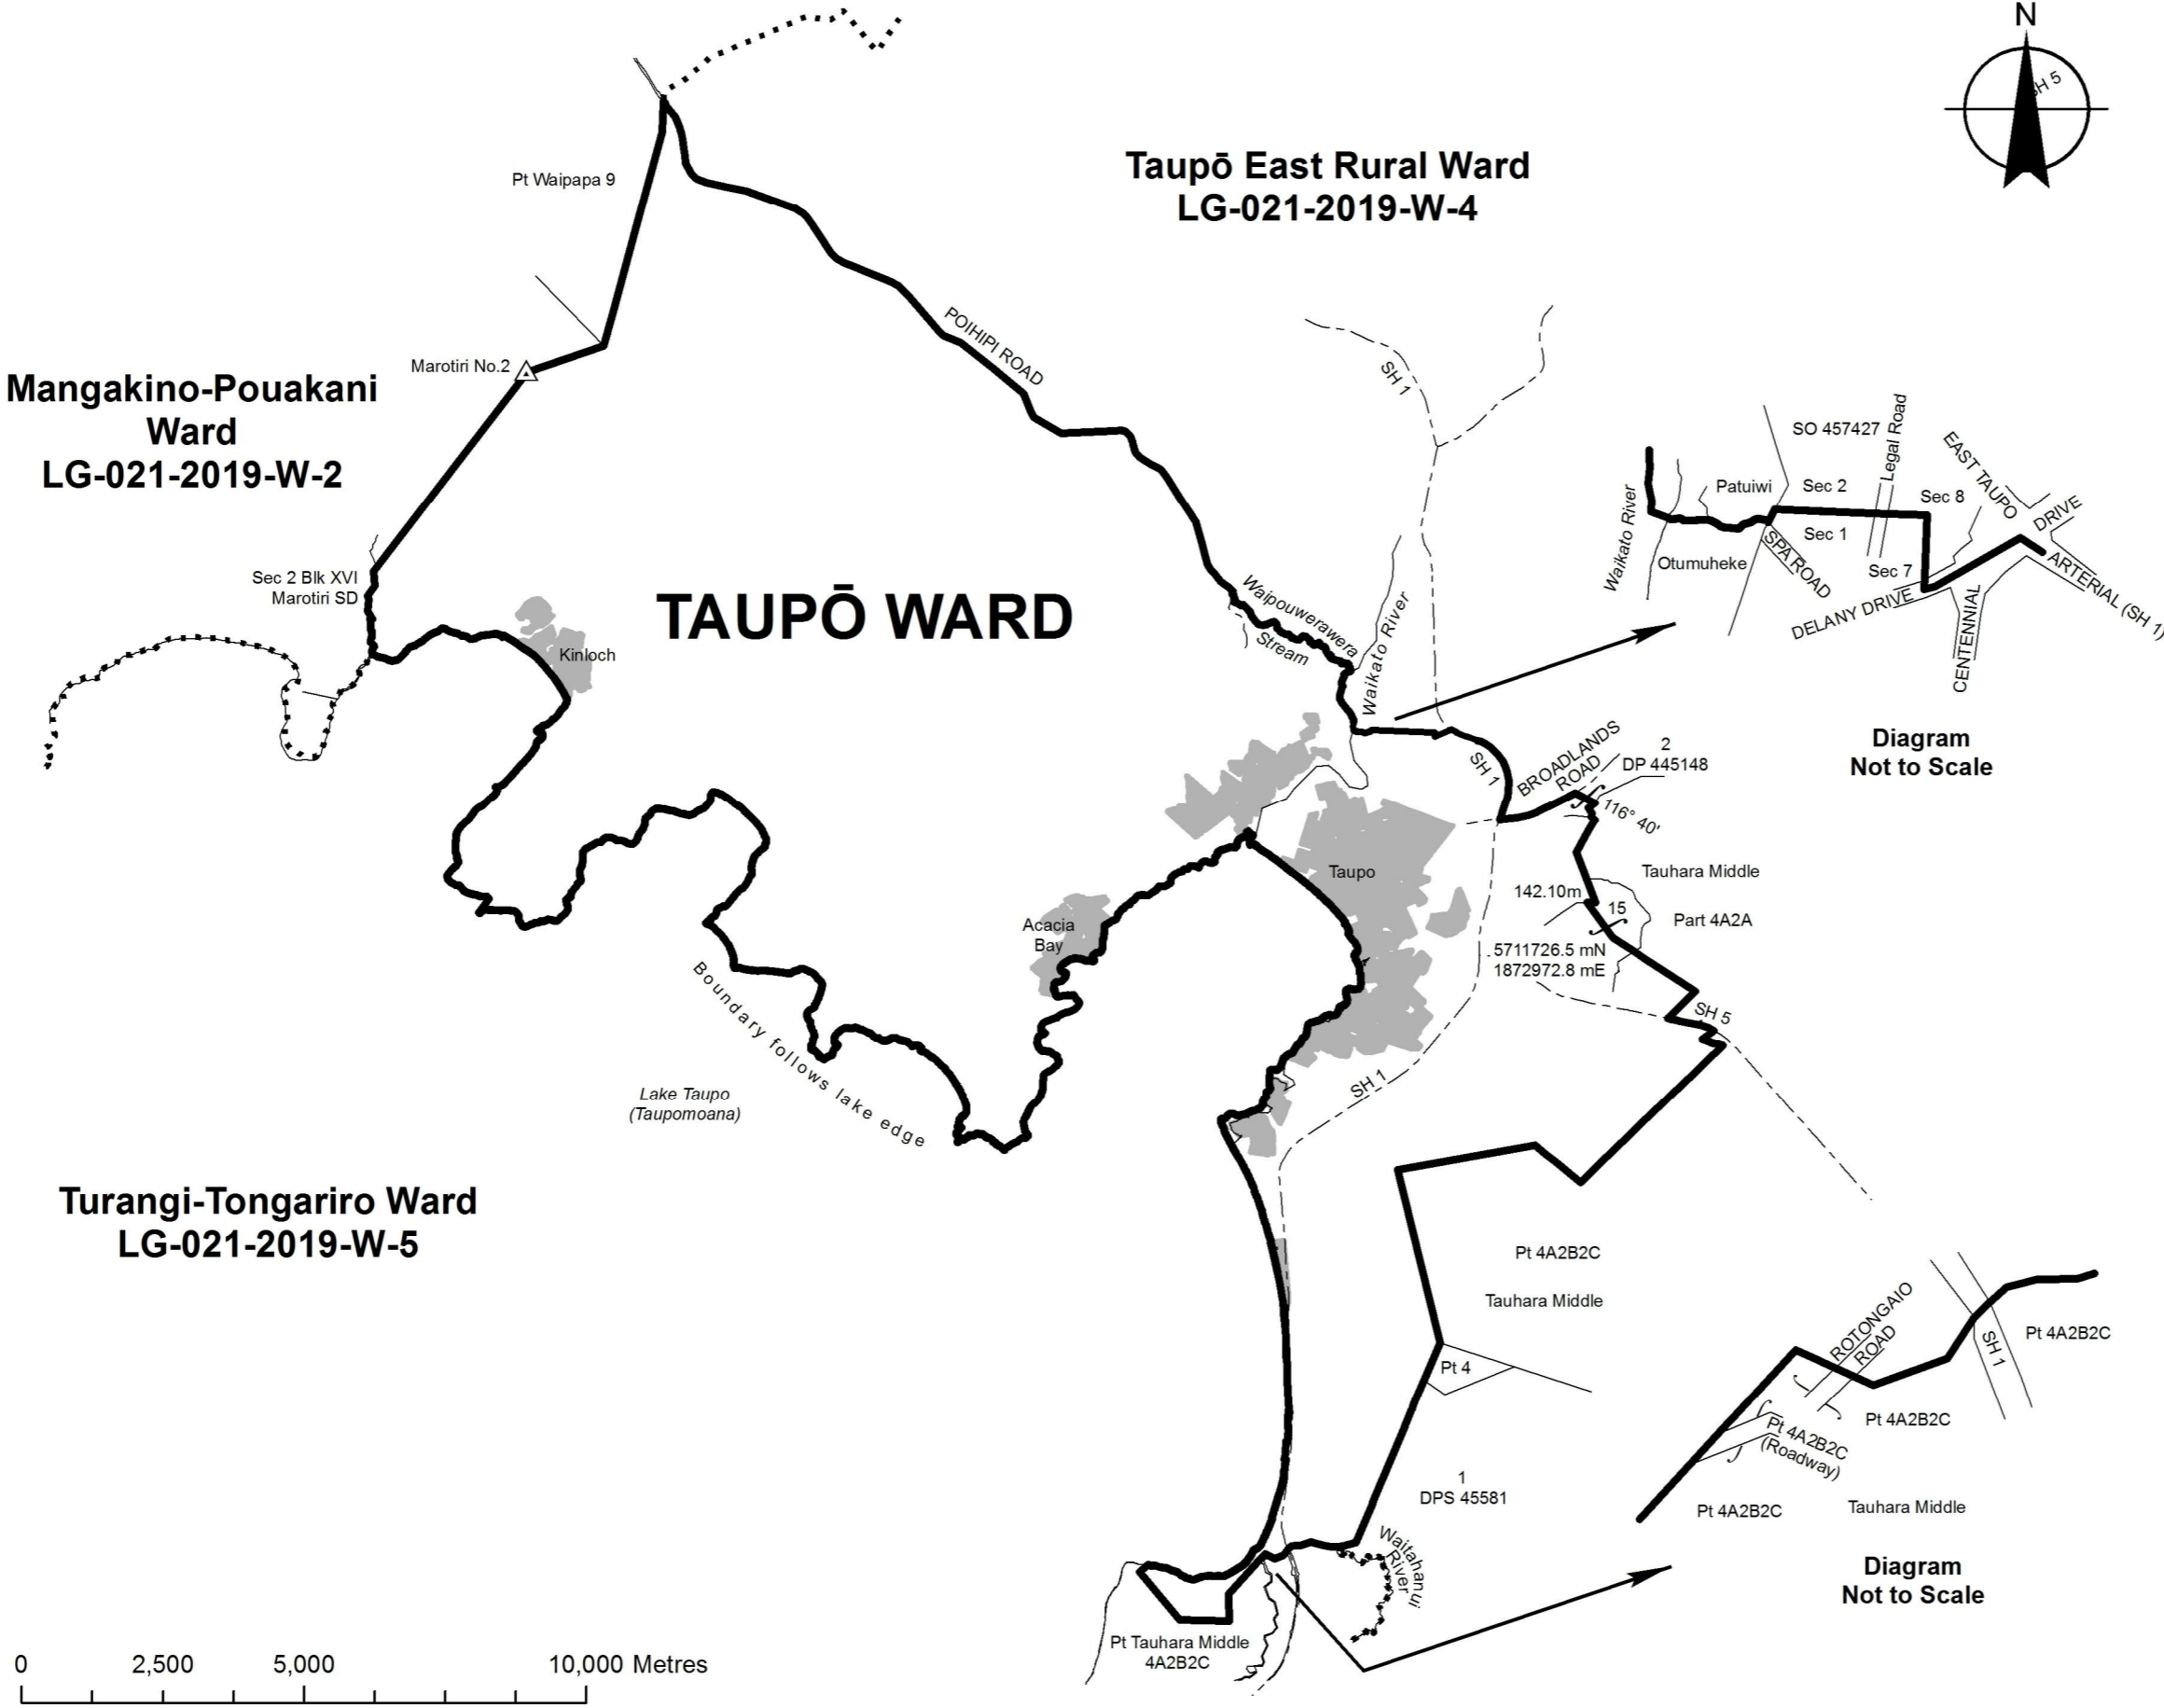

**Taupō East Rural Ward  
LG-021-2019-W-4**

**Mangakino-Pouakani  
Ward  
LG-021-2019-W-2**

**TAUPŌ WARD**

**Turangi-Tongariro Ward  
LG-021-2019-W-5**

Notes:

1. Coordinates are in terms of New Zealand Transverse Mercator 2000 (NZTM).
2. Where a boundary is shown along a river or road it follows the middle line of the physical river or legal road unless otherwise shown.
3. Where a boundary is shown along a railway it follows the middle line of the cadastral railway unless otherwise shown.

Land District: South Auckland

**TAUPO DISTRICT  
TAUPŌ WARD**

TERRITORIAL AUTHORITY: Taupo District

Compiled by Jacobs New Zealand Limited

Scale 1:125,000 at A3

Date: April 2019

**LG-021-2019-W-3**