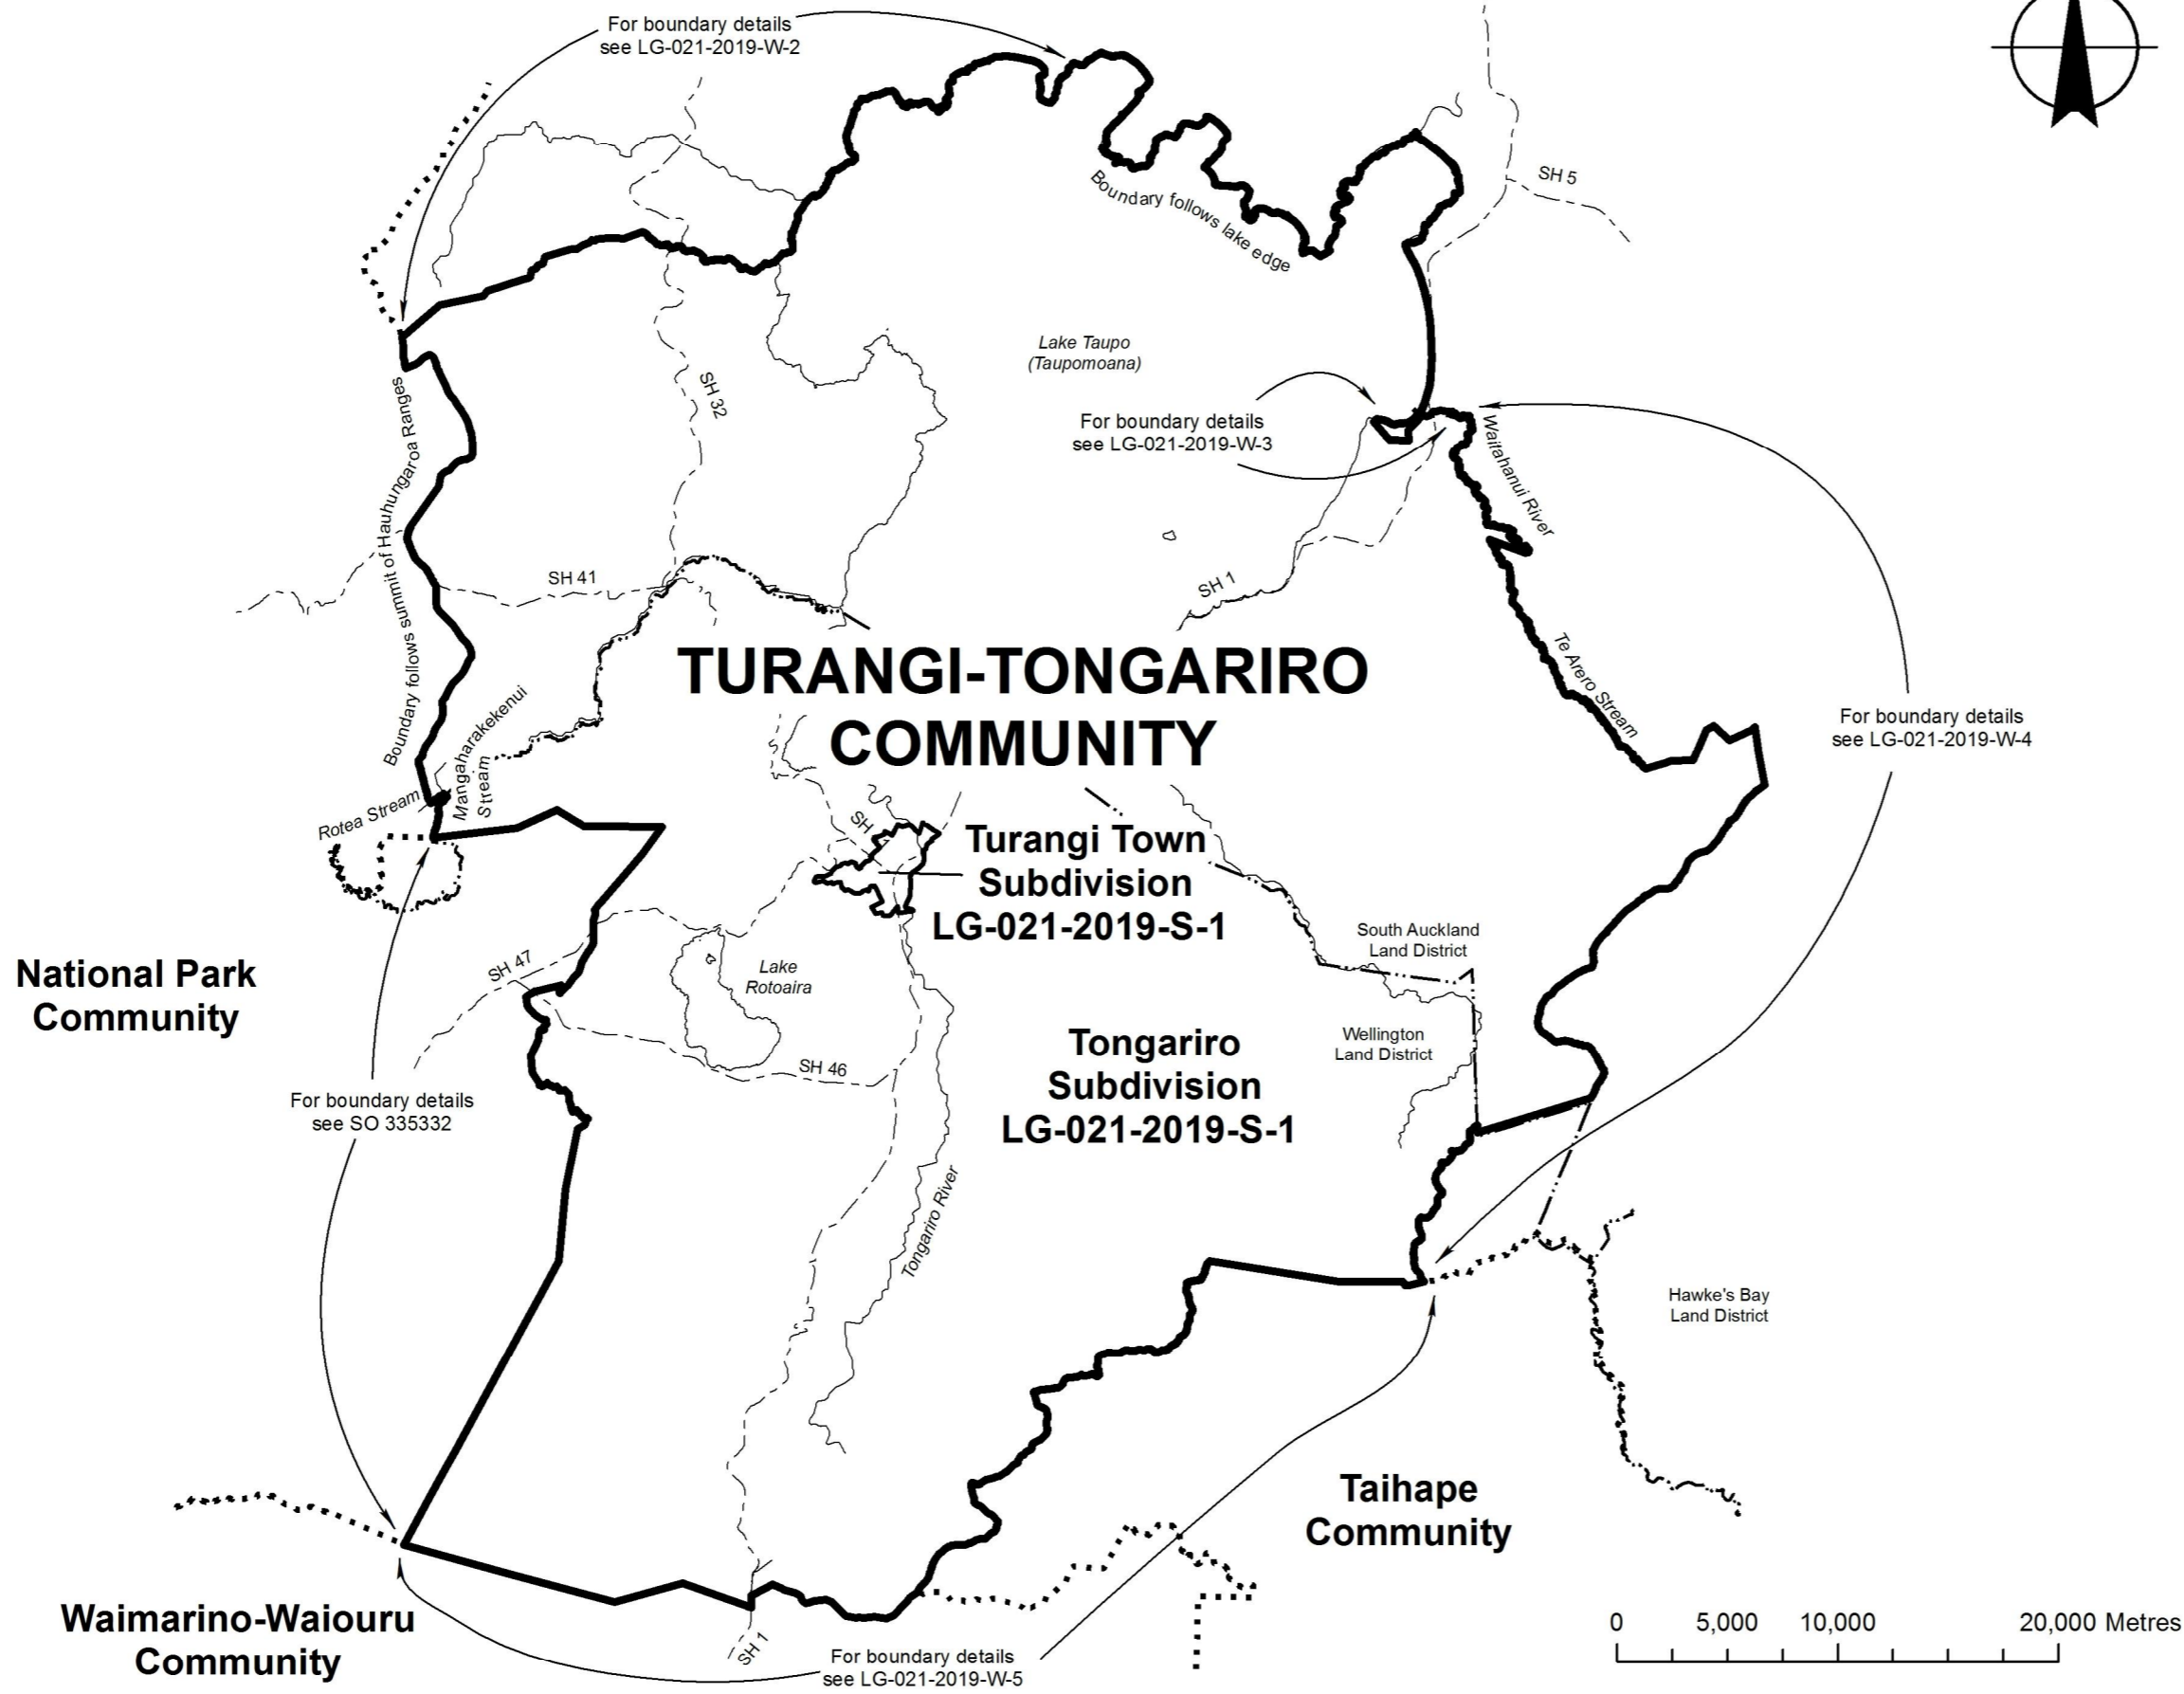

Notes:

1. Coordinates are in terms of New Zealand Transverse Mercator 2000 (NZTM).
2. Where a boundary is shown along a river or road it follows the middle line of the physical river or legal road unless otherwise shown.
3. Where a boundary is shown along a railway it follows the middle line of the cadastral railway unless otherwise shown.

Land District: South Auckland,  
Hawke's Bay and Wellington

File IZ049800

**TAUPO DISTRICT**  
**TURANGI-TONGARIRO COMMUNITY**

TERRITORIAL AUTHORITY: Taupo District  
Compiled by Jacobs New Zealand Limited  
Scale 1:325,000 at A3 Date: April 2019