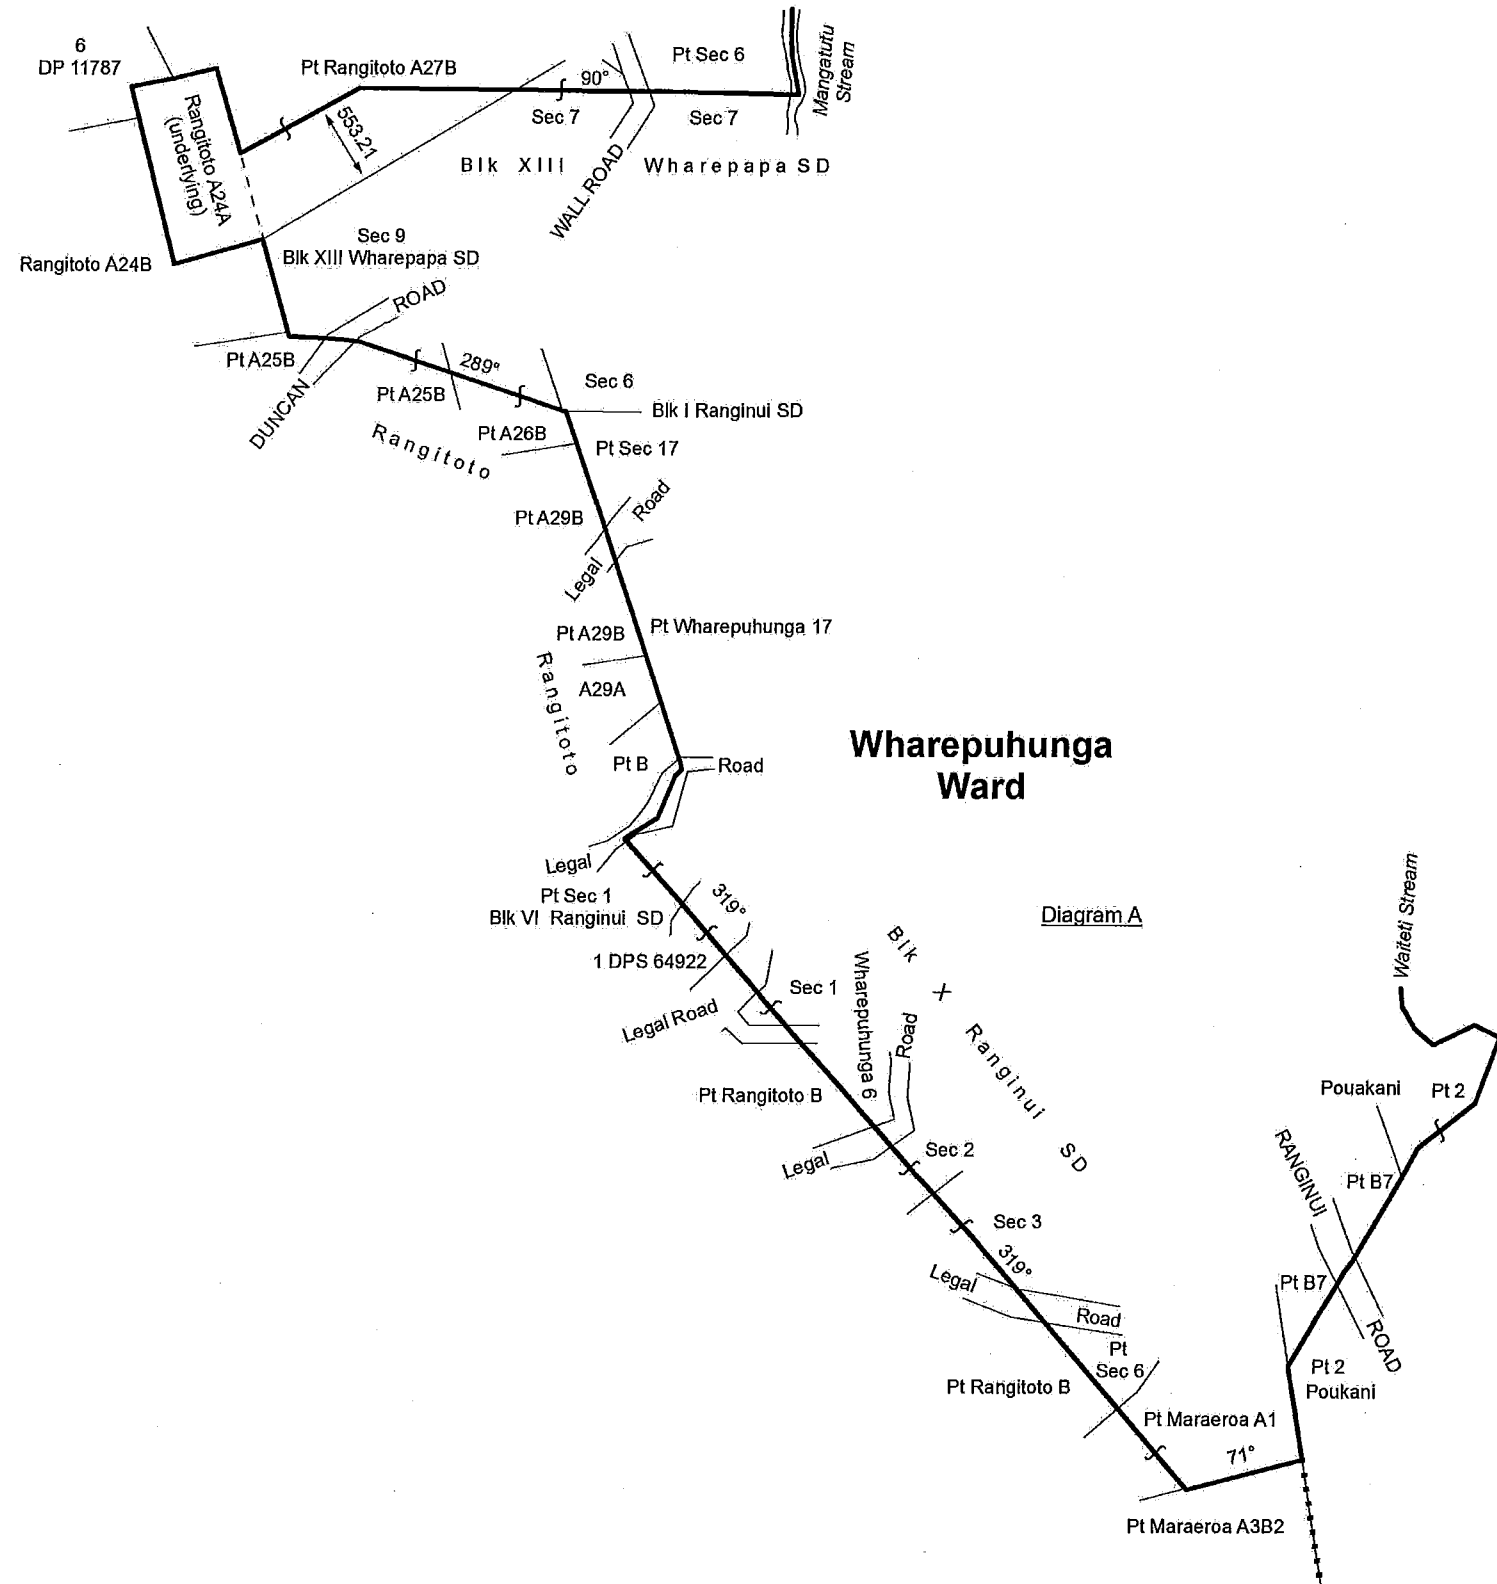

Notes:

- 1. Coordinates are in terms of New Zealand Transverse Mercator 2000 (NZTM).
- 2. Where a boundary is shown along a river or road it follows the middle line of the physical river or legal road unless otherwise shown.

Kiokio-Korakonui Ward
LG-018-2013-W-3

Land District: South Auckland

WHAREPUHUNGA WARD

TERRITORIAL AUTHORITY: Otorohanga District

Compiled by Sinclair Knight Merz Ltd

Scale 1:210,000 at A3 Date August 2013

LG-018-2013-W-4
Sheet 1 of 2

Diagram A

Land District: South Auckland

WHAREPUHUNGA WARD

TERRITORIAL AUTHORITY: Otorohanga District

Compiled by Sinclair Knight Merz Ltd

Scale: Not to Scale Date August 2013

LG-018-2013-W-4
Sheet 2 of 2

File AE04492