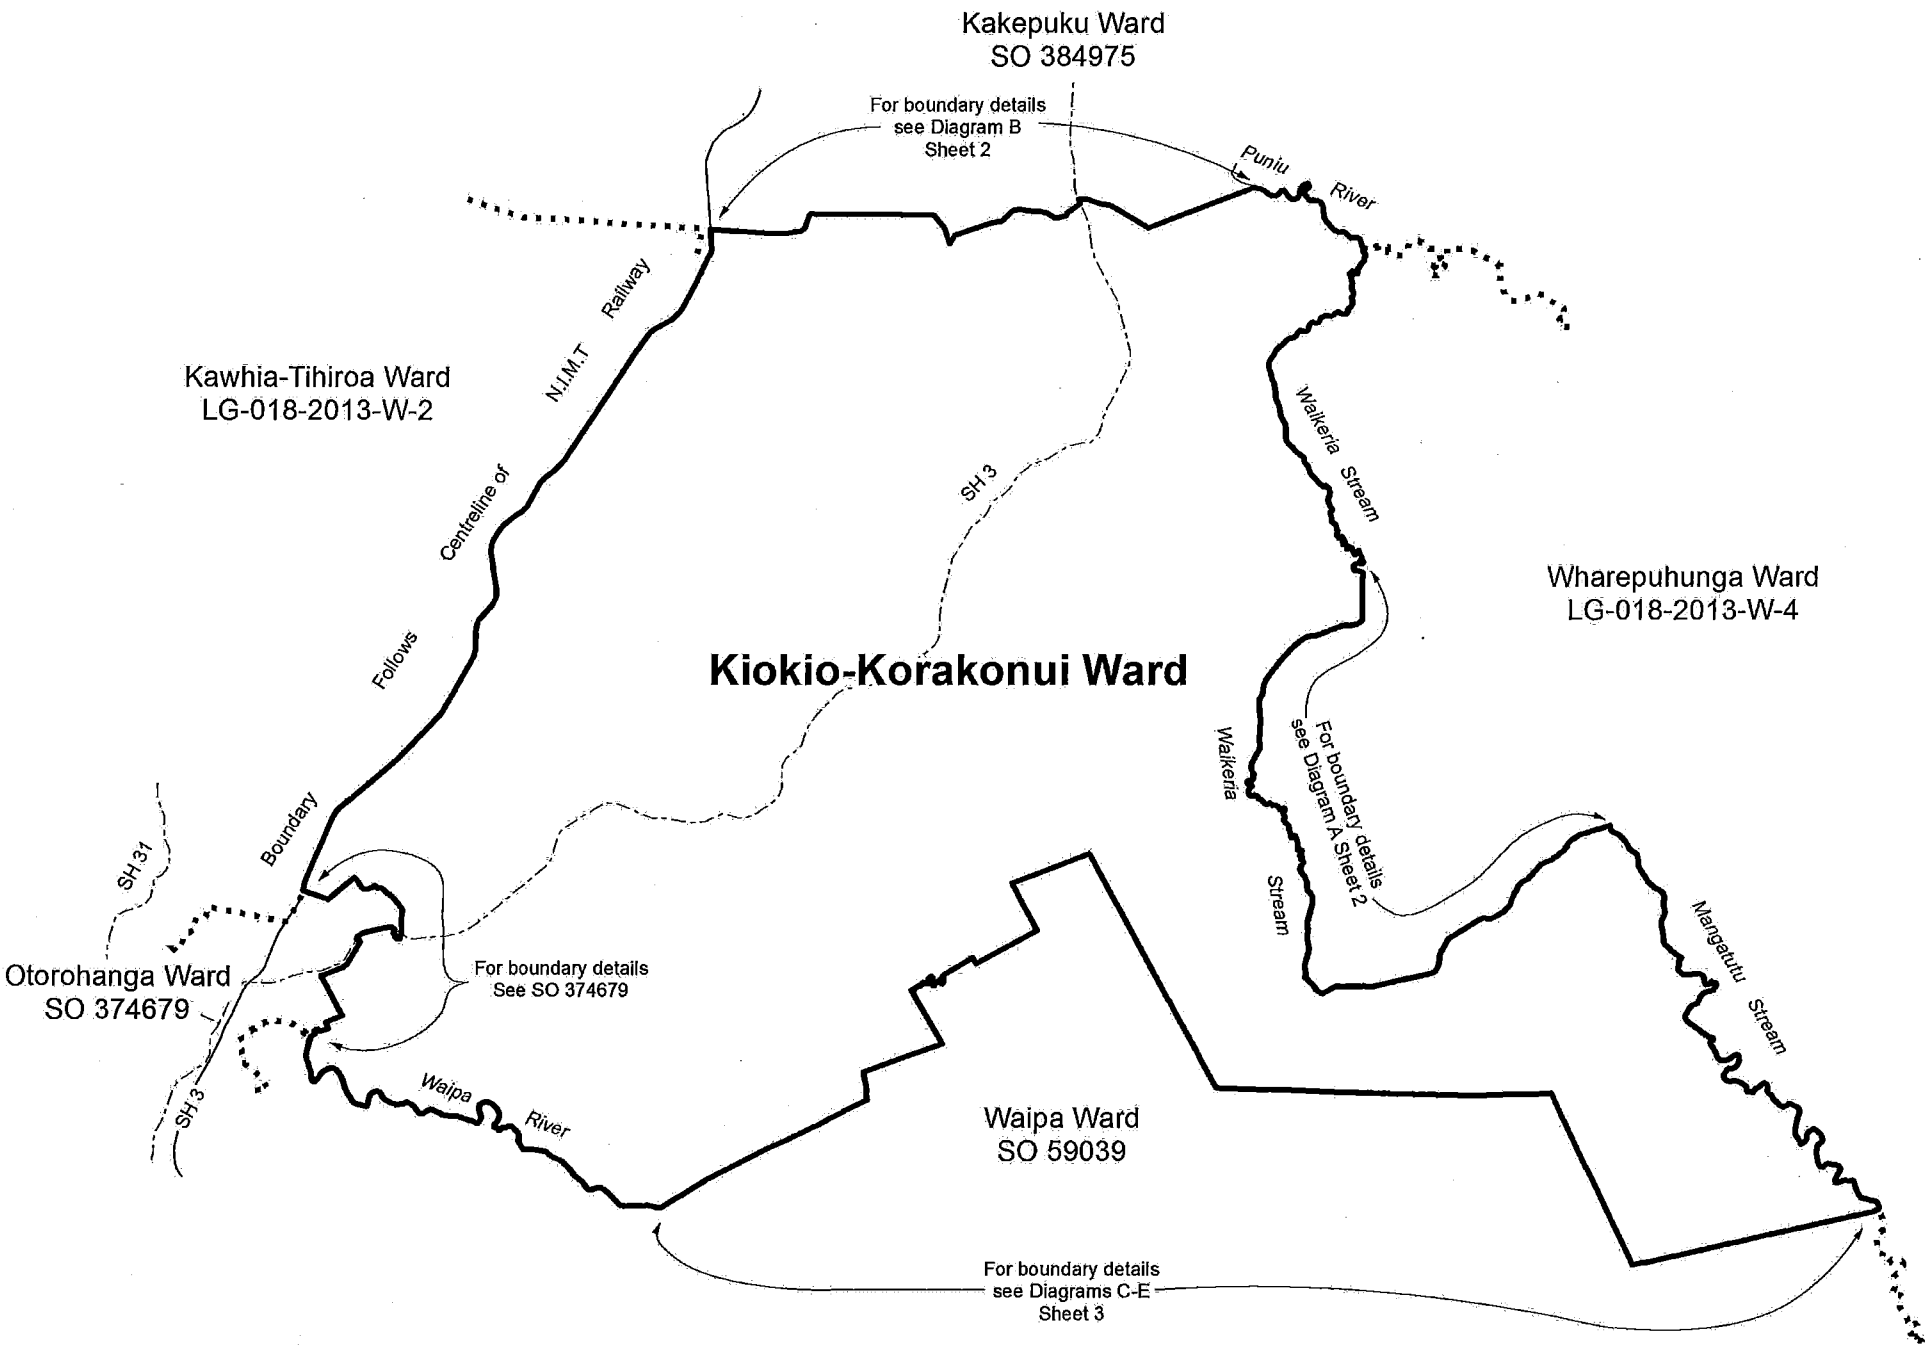

Notes:

- 1. Coordinates are in terms of New Zealand Transverse Mercator 2000 (NZTM).
- 2. Where a boundary is shown along a river or road it follows the middle line of the physical river or legal road unless otherwise shown.

Land District: South Auckland

# KIOKIO-KORAKONUI WARD

TERRITORIAL AUTHORITY: Otorohanga District  
 Compiled by Sinclair Knight Merz Ltd  
 Scale 1:95,000 at A3 Date August 2013

**LG-018-2013-W-3**  
**Sheet 1 of 3**

Land District: South Auckland