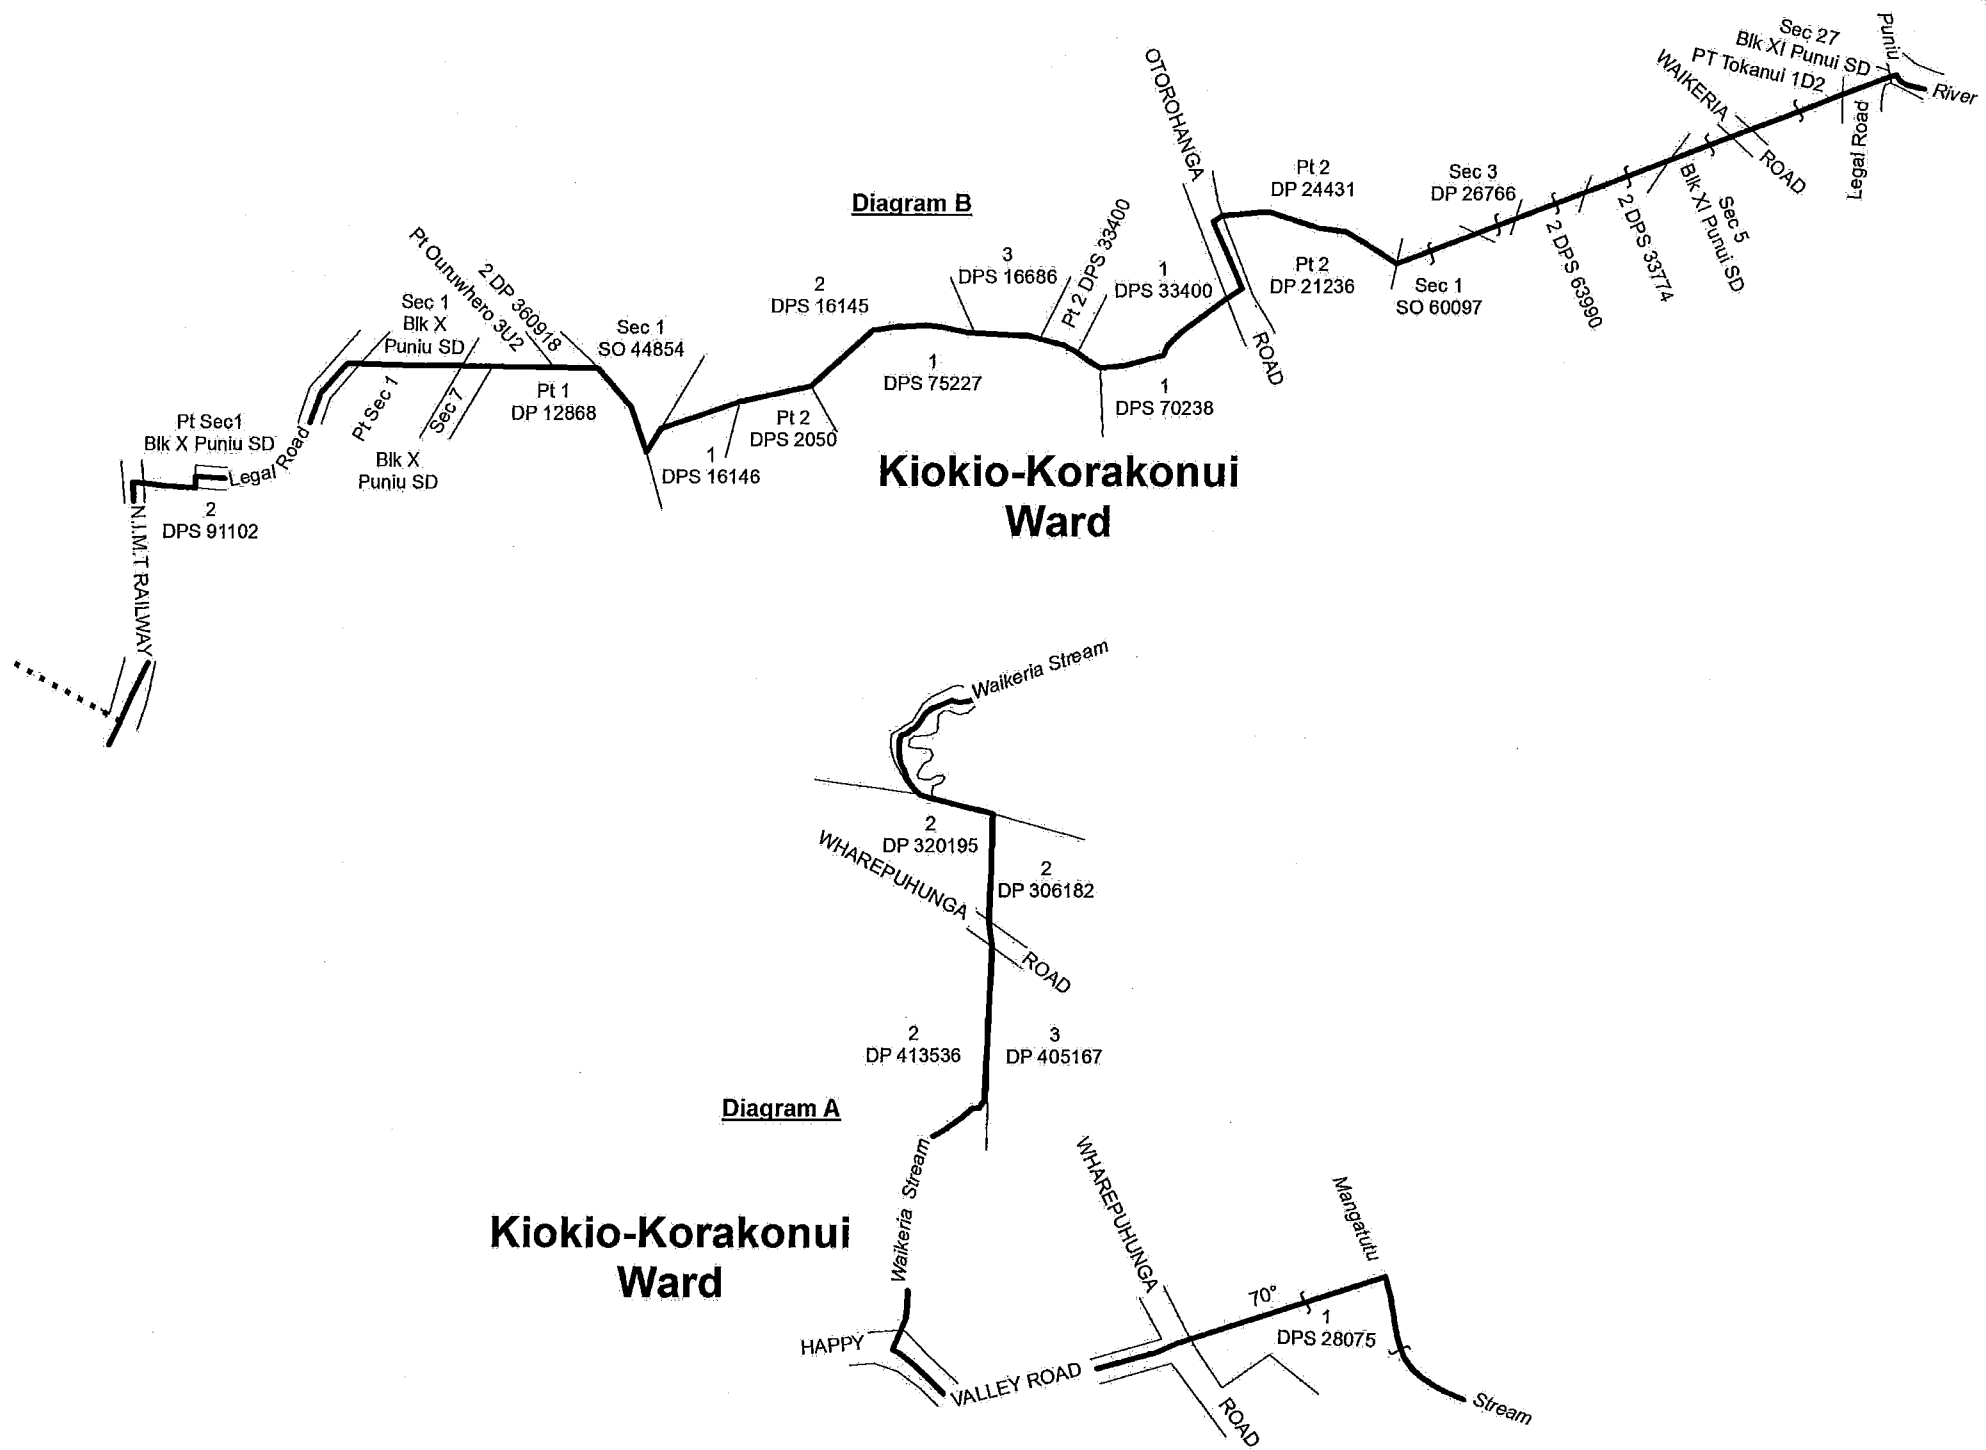

Notes:

- 1. Coordinates are in terms of New Zealand Transverse Mercator 2000 (NZTM).
- 2. Where a boundary is shown along a river or road it follows the middle line of the physical river or legal road unless otherwise shown.

Land District: South Auckland

# KIOKIO-KORAKONUI WARD

TERRITORIAL AUTHORITY: Otorohanga District  
 Compiled by Sinclair Knight Merz Ltd  
 Scale 1:95,000 at A3 Date August 2013

**LG-018-2013-W-3**  
**Sheet 1 of 3**

Land District: South Auckland