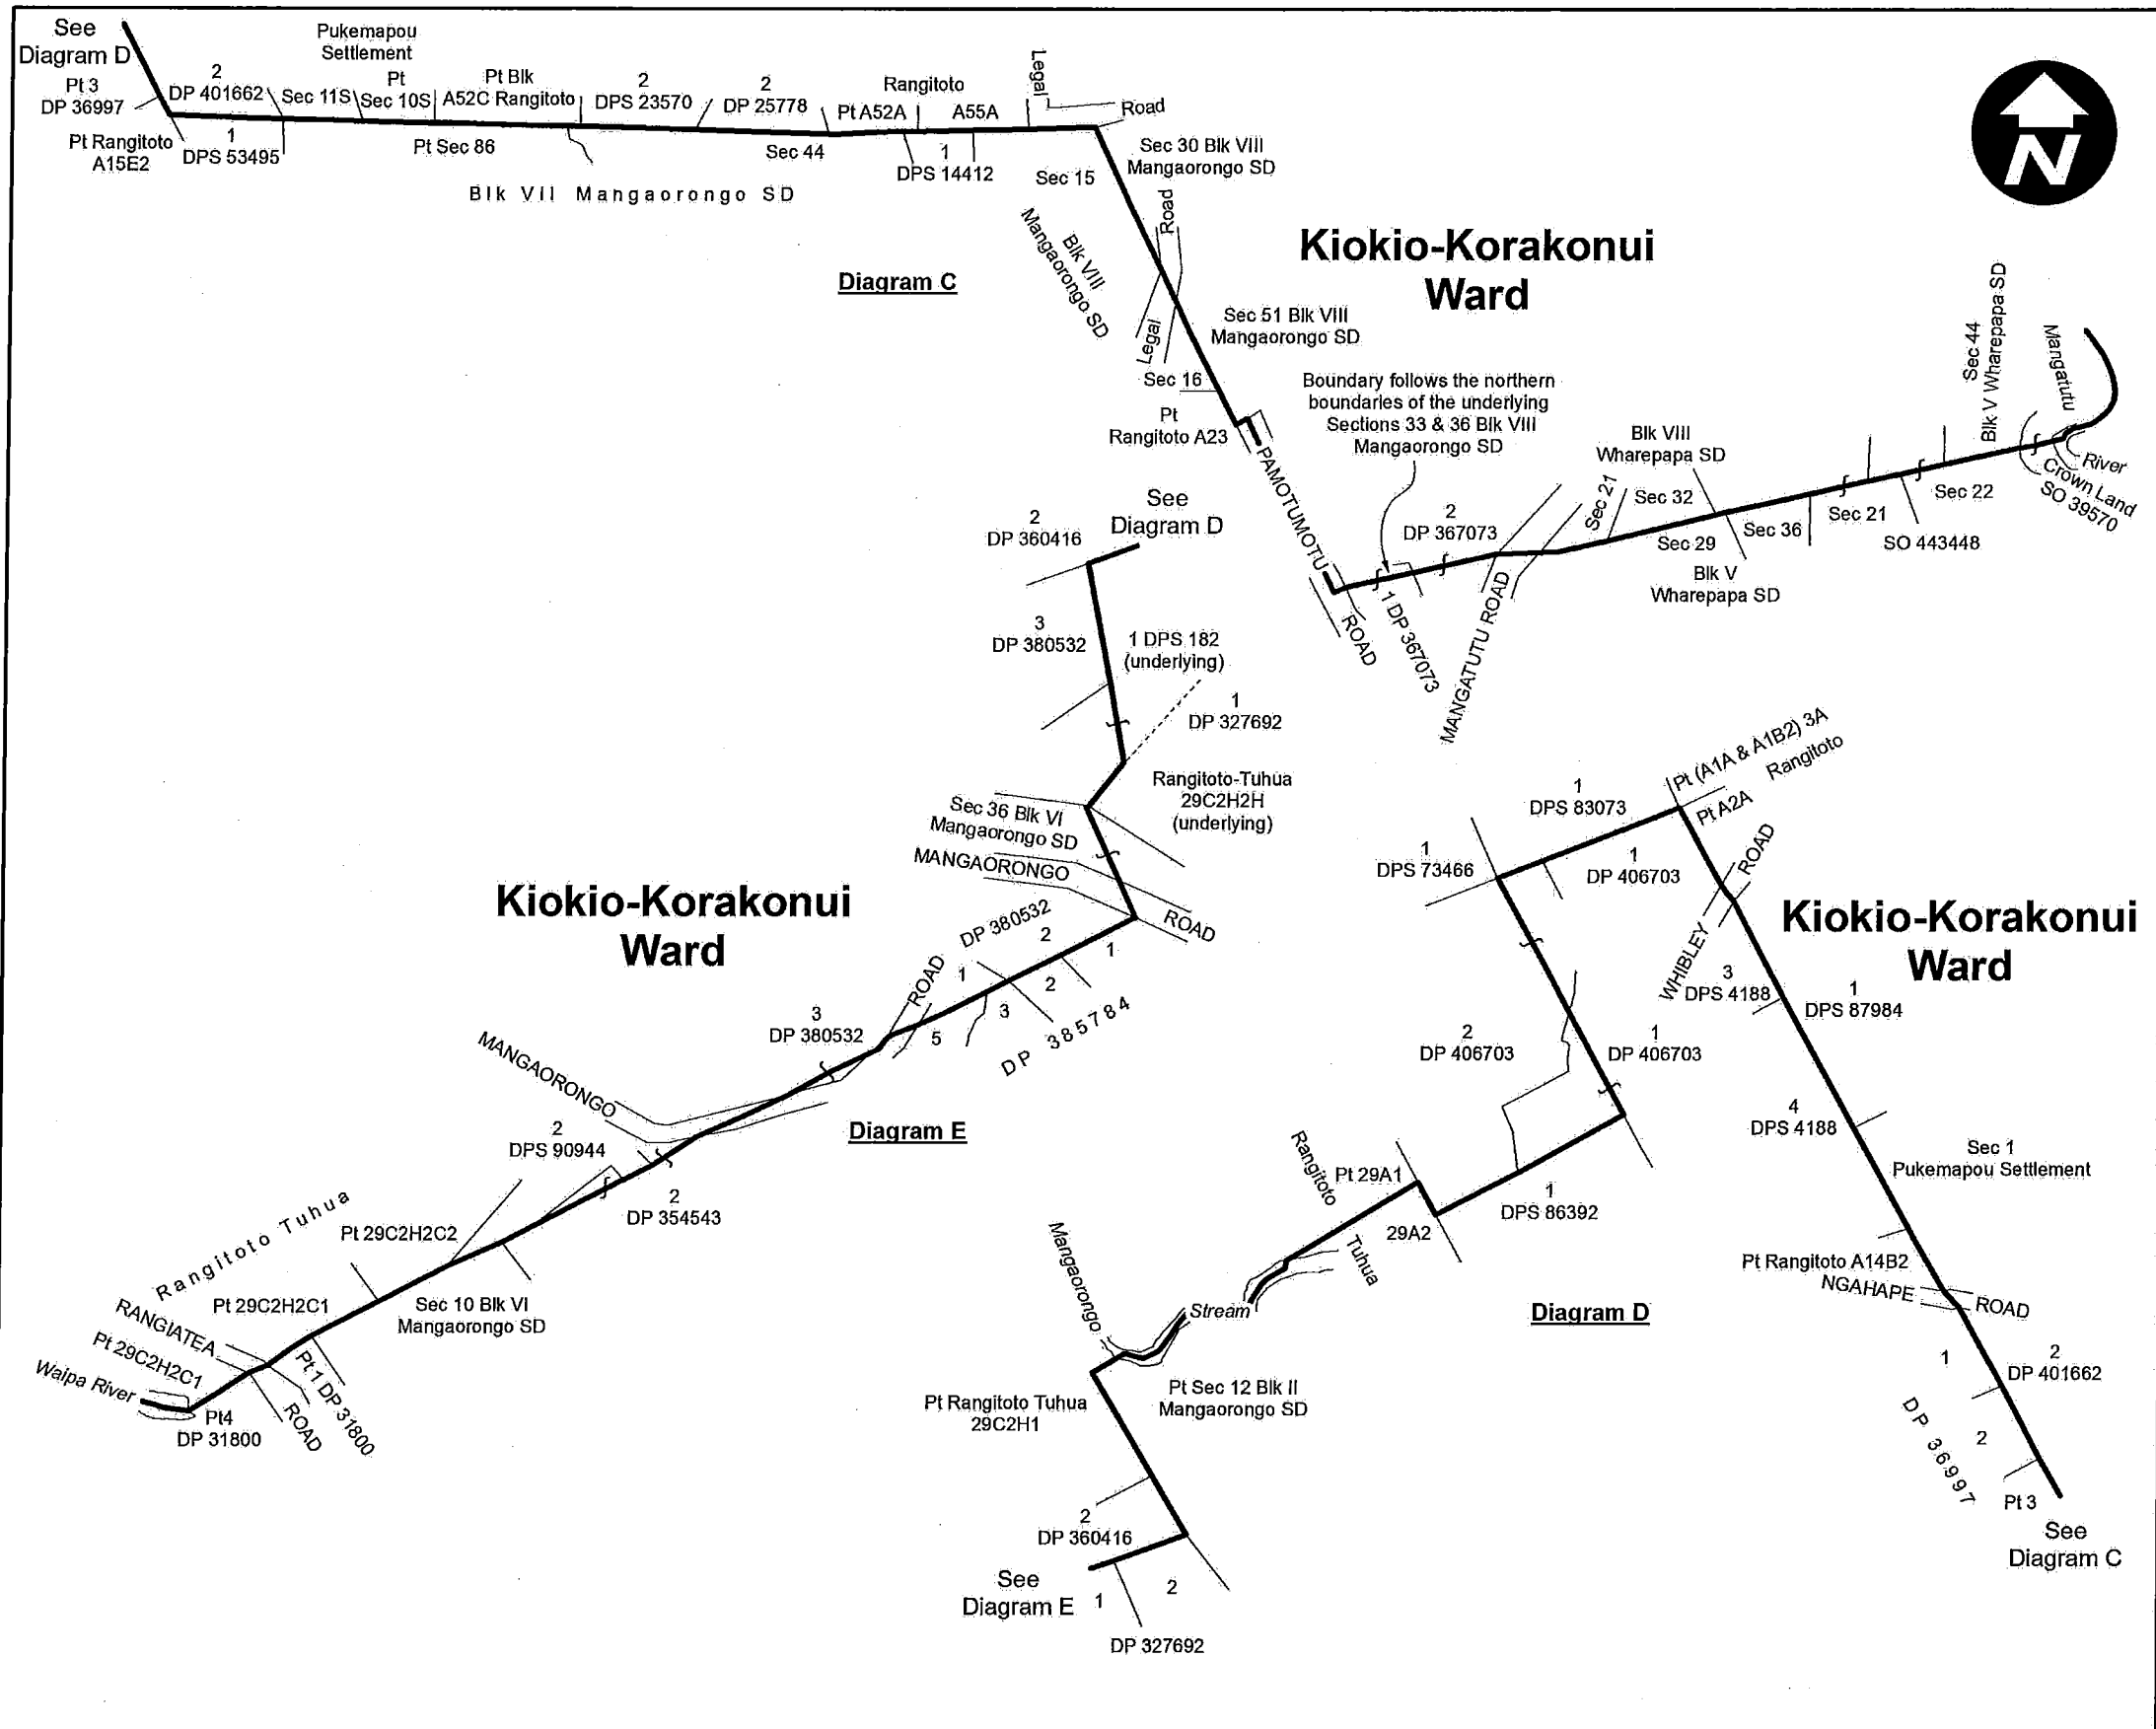

Land District: South Auckland

KIOKIO-KORAKONUI WARD

TERRITORIAL AUTHORITY: Otorohanga District
Compiled by Sinclair Knight Merz Ltd
Scale: Not to Scale Date August 2013

File AE04492