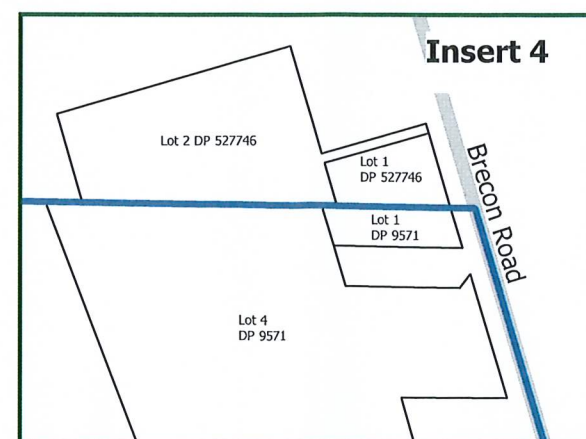

Stratford Rural Ward
LG-034-2021-W-3

Stratford Urban Ward

Note:
Where a boundary is shown along a physical river or legal road it follows the middle line of the river or road unless otherwise shown.
Coordinates are in terms of New Zealand Transverse Mercator (NZTM)

TE KAUNIHERA Ā ROHE O
WHAKAAHURANGI
STRATFORD
DISTRICT COUNCIL

Stratford District
Stratford Urban Ward

Sheet 1 of 2

Legend: Urban Ward Boundary

LG-034-2021-W-2

Note:
 Where a boundary is shown along a physical river or legal road it follows the middle line of the river or road unless otherwise shown.
 Coordinates are in terms of New Zealand Transverse Mercator (NZTM)