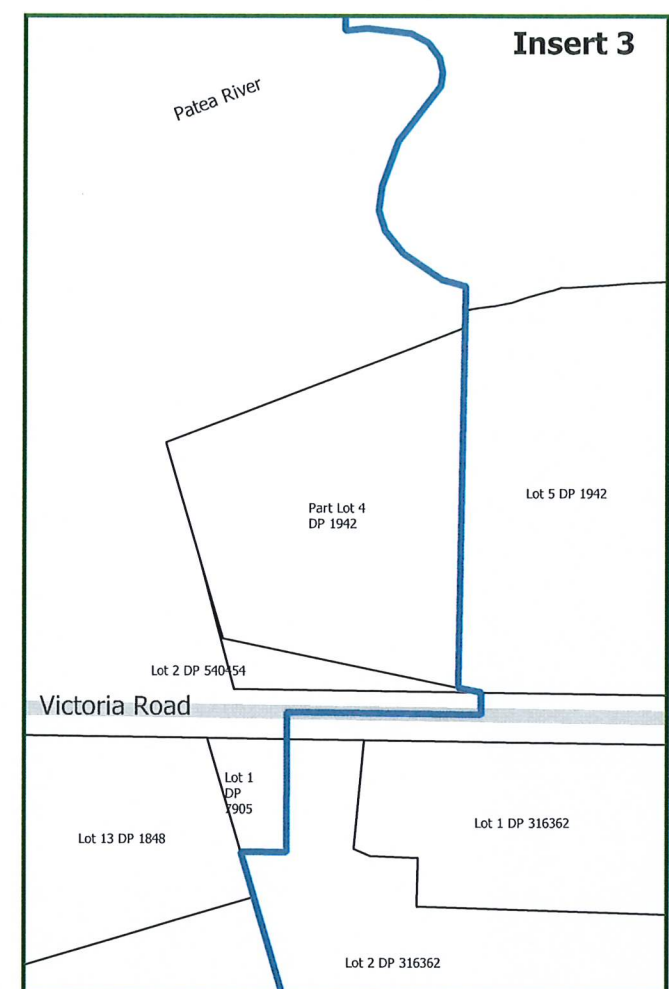

Stratford Rural Ward
LG-034-2021-W-3

Stratford Urban Ward

Note:
Where a boundary is shown along a physical river or legal road it follows the middle line of the river or road unless otherwise shown.
Coordinates are in terms of New Zealand Transverse Mercator (NZTM)

TE KAUNIHERA Ā ROHE O
WHAKAAHURANGI
STRATFORD
DISTRICT COUNCIL

Stratford District
Stratford Urban Ward

Sheet 1 of 2

Legend: Urban Ward Boundary

LG-034-2021-W-2

Note:
 Where a boundary is shown along a physical river or legal road it follows the middle line of the river or road unless otherwise shown.
 Coordinates are in terms of New Zealand Transverse Mercator (NZTM)