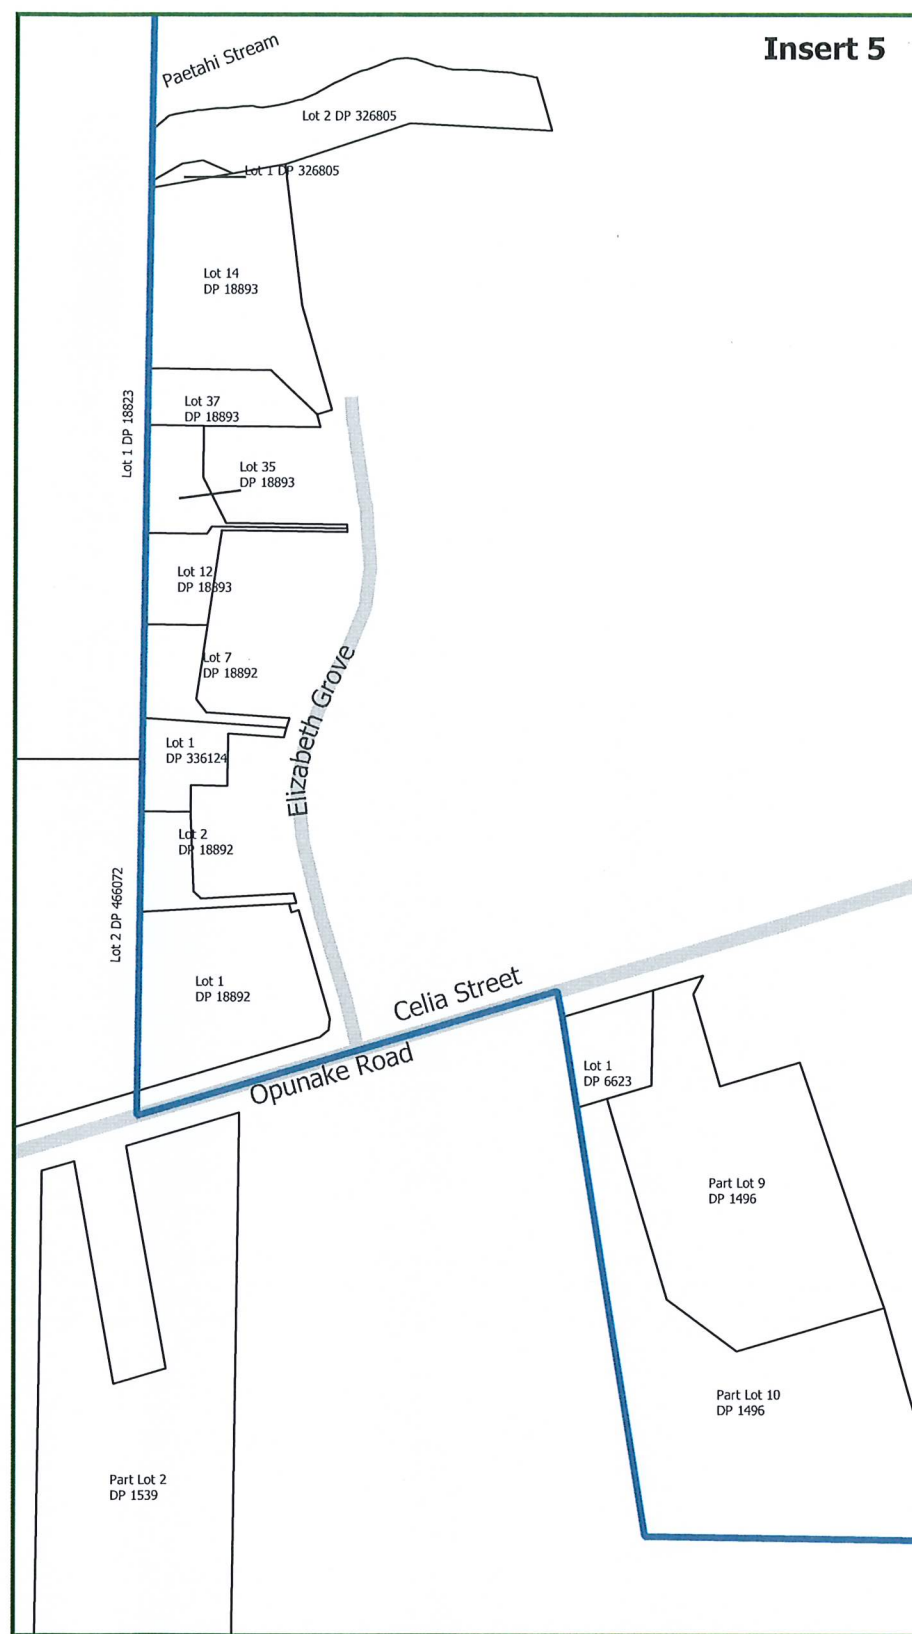

Stratford Rural Ward
LG-034-2021-W-3

Stratford Urban Ward

Note:
Where a boundary is shown along a physical river or legal road it follows the middle line of the river or road unless otherwise shown.
Coordinates are in terms of New Zealand Transverse Mercator (NZTM)

TE KAUNIHERA Ā ROHE O
WHAKAAHURANGI
STRATFORD
DISTRICT COUNCIL

Stratford District
Stratford Urban Ward

Sheet 1 of 2

Legend: Urban Ward Boundary

LG-034-2021-W-2

Note:
 Where a boundary is shown along a physical river or legal road it follows the middle line of the river or road unless otherwise shown.
 Coordinates are in terms of New Zealand Transverse Mercator (NZTM)