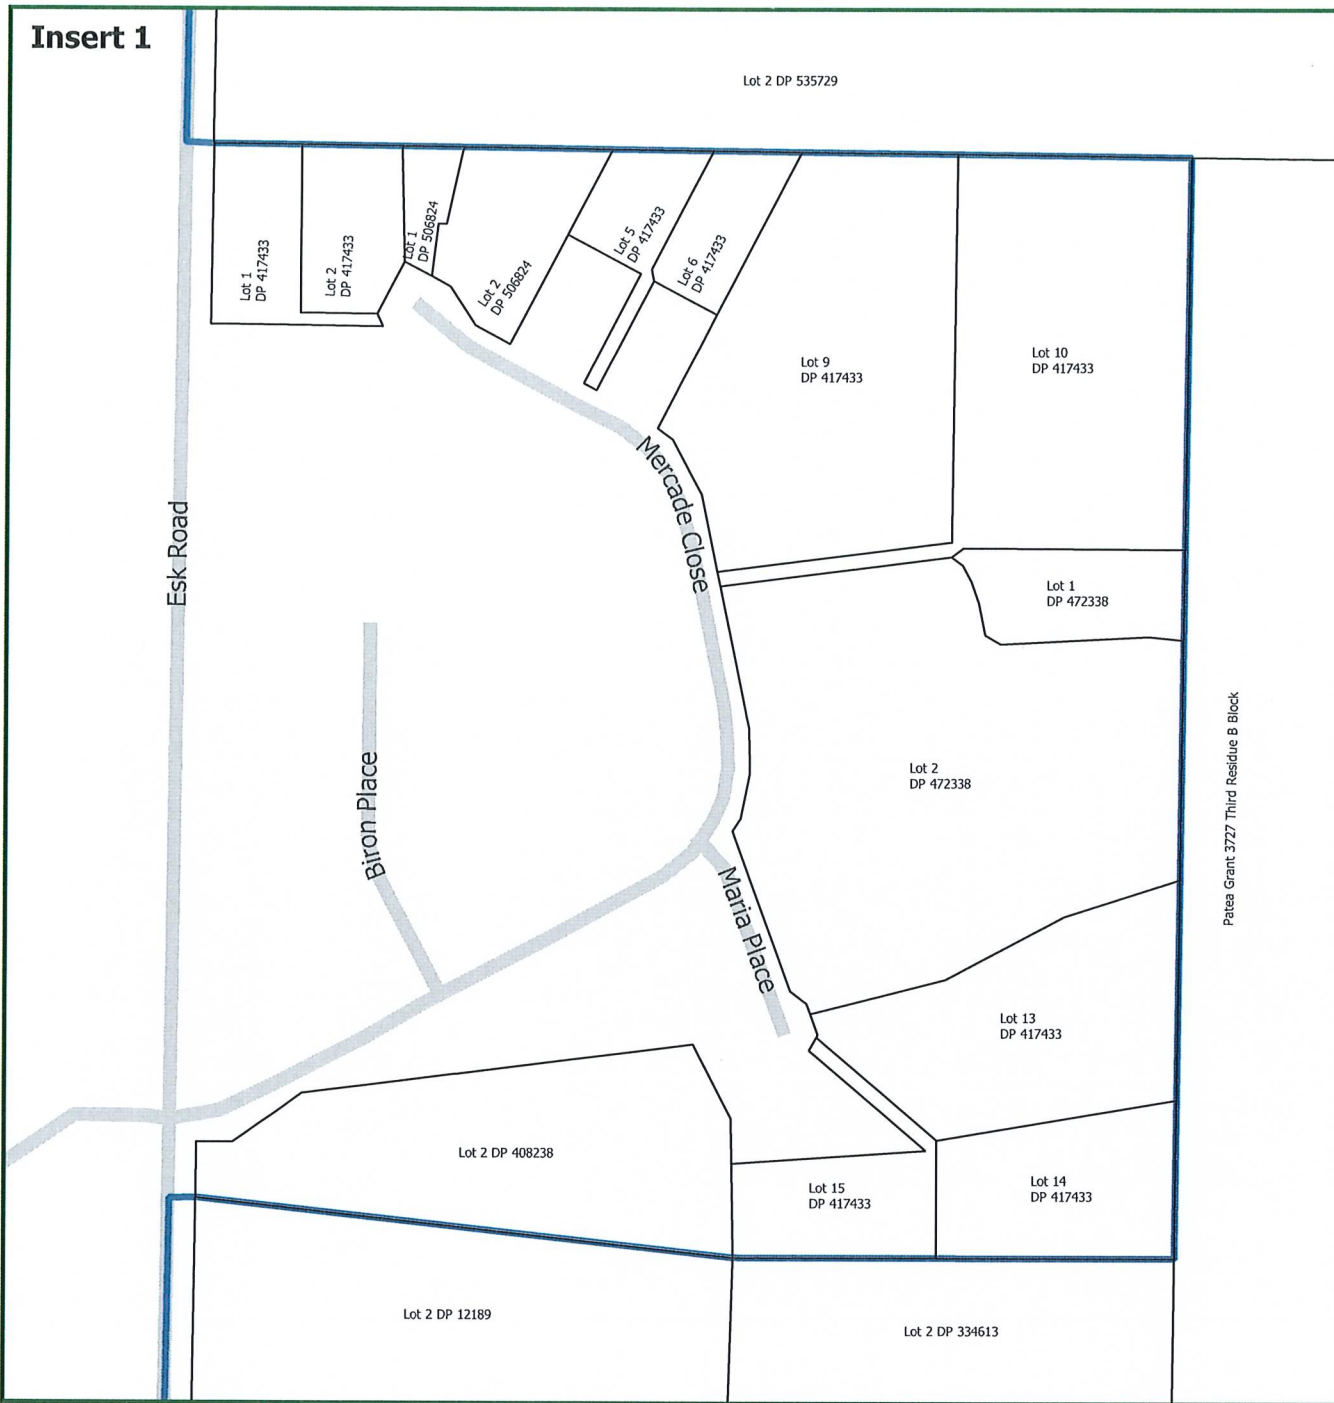

Stratford Rural Ward
LG-034-2021-W-3

Stratford Urban Ward

Note:
Where a boundary is shown along a physical river or legal road it follows the middle line of the river or road unless otherwise shown.
Coordinates are in terms of New Zealand Transverse Mercator (NZTM)

TE KAUNIHERA Ā ROHE O
WHAKAAHURANGI
STRATFORD
DISTRICT COUNCIL

Stratford District
Stratford Urban Ward

Sheet 1 of 2

Legend: Urban Ward Boundary

LG-034-2021-W-2

Note:
 Where a boundary is shown along a physical river or legal road it follows the middle line of the river or road unless otherwise shown.
 Coordinates are in terms of New Zealand Transverse Mercator (NZTM)