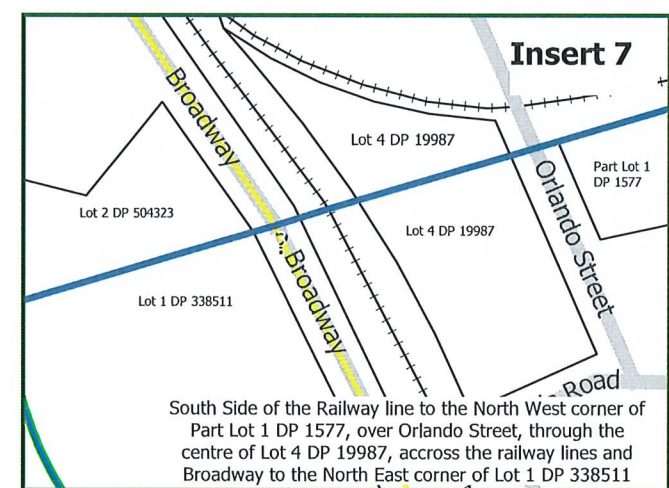

Stratford Rural Ward
LG-034-2021-W-3

Stratford Urban Ward

Note:
Where a boundary is shown along a physical river or legal road it follows the middle line of the river or road unless otherwise shown.
Coordinates are in terms of New Zealand Transverse Mercator (NZTM)

TE KAUNIHERA Ā ROHE O
WHAKAAHURANGI
STRATFORD
DISTRICT COUNCIL

Stratford District
Stratford Urban Ward

Sheet 1 of 2

Legend: Urban Ward Boundary

LG-034-2021-W-2

Note:
 Where a boundary is shown along a physical river or legal road it follows the middle line of the river or road unless otherwise shown.
 Coordinates are in terms of New Zealand Transverse Mercator (NZTM)