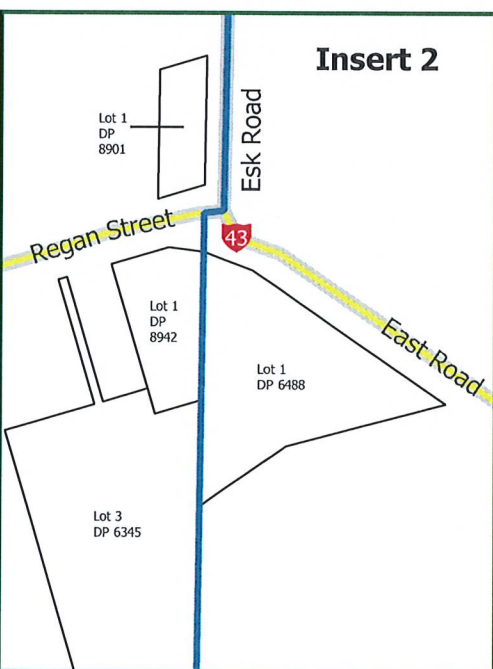

Stratford Rural Ward
LG-034-2021-W-3

Stratford Urban Ward

Note:
Where a boundary is shown along a physical river or legal road it follows the middle line of the river or road unless otherwise shown.
Coordinates are in terms of New Zealand Transverse Mercator (NZTM)

TE KAUNIHERA Ā ROHE O
WHAKAAHURANGI
STRATFORD
DISTRICT COUNCIL

Stratford District
Stratford Urban Ward

Sheet 1 of 2

Legend: Urban Ward Boundary

LG-034-2021-W-2

Note:
 Where a boundary is shown along a physical river or legal road it follows the middle line of the river or road unless otherwise shown.
 Coordinates are in terms of New Zealand Transverse Mercator (NZTM)

TE KAUNIHERA Ā ROHE O
WHAKAAHURANGI
STRATFORD
 DISTRICT COUNCIL

Stratford District
Straford Urban Ward

Sheet 2 of 2

Urban Ward Boundary

IG-034-2021-W-2