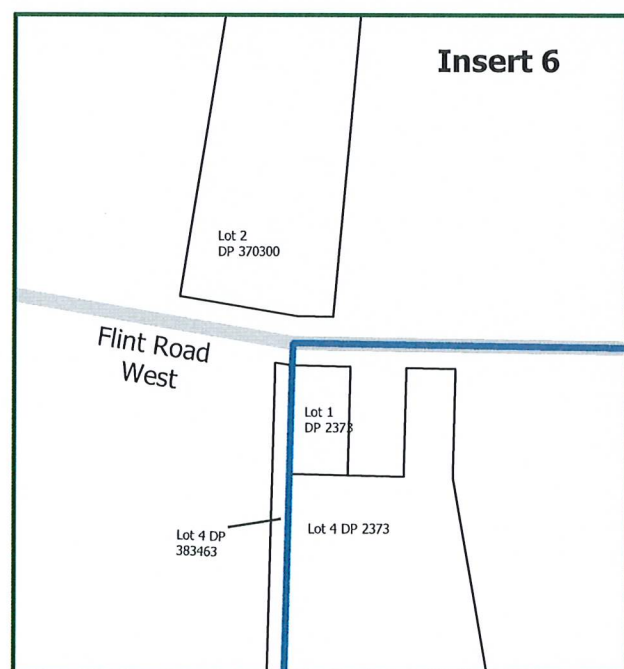

Stratford Rural Ward
LG-034-2021-W-3

Stratford Urban Ward

Note:
Where a boundary is shown along a physical river or legal road it follows the middle line of the river or road unless otherwise shown.
Coordinates are in terms of New Zealand Transverse Mercator (NZTM)

TE KAUNIHERA Ā ROHE O
WHAKAAHURANGI
STRATFORD
DISTRICT COUNCIL

Stratford District
Stratford Urban Ward

Sheet 1 of 2

Legend: Urban Ward Boundary

LG-034-2021-W-2

Note:
 Where a boundary is shown along a physical river or legal road it follows the middle line of the river or road unless otherwise shown.
 Coordinates are in terms of New Zealand Transverse Mercator (NZTM)