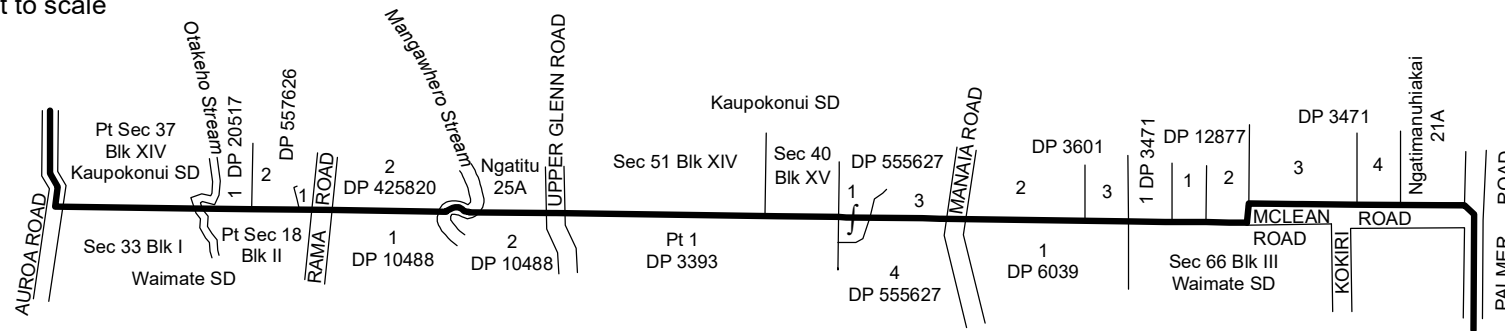

**Diagram A**  
Not to scale

- Notes:
1. Coordinates are in terms of New Zealand Transverse Mercator 2000 (NZTM).
  2. Where a boundary is shown along a river or road it follows the middle line of the physical river or legal road unless otherwise shown.

Kaitake-Ngāmotu  
General Ward  
LG-033-2022-W-4

Kōhanga Moa  
General Ward  
LG-033-2022-W-5

Mt Taranaki or  
Mt Egmont

Pt Egmont National Park  
SO 10039

Stratford Rural Ward  
LG-034-2021-W-3

For boundary detail  
see LG-034-2021-W-3

## SOUTH TARANAKI DISTRICT ELTHAM-KAPONGA GENERAL WARD

TERRITORIAL AUTHORITY: South Taranaki District  
Compiled by Jacobs New Zealand Limited  
Scale 1:200,000 at A3 Date: August 2022

**LG-035-2022-W-5**