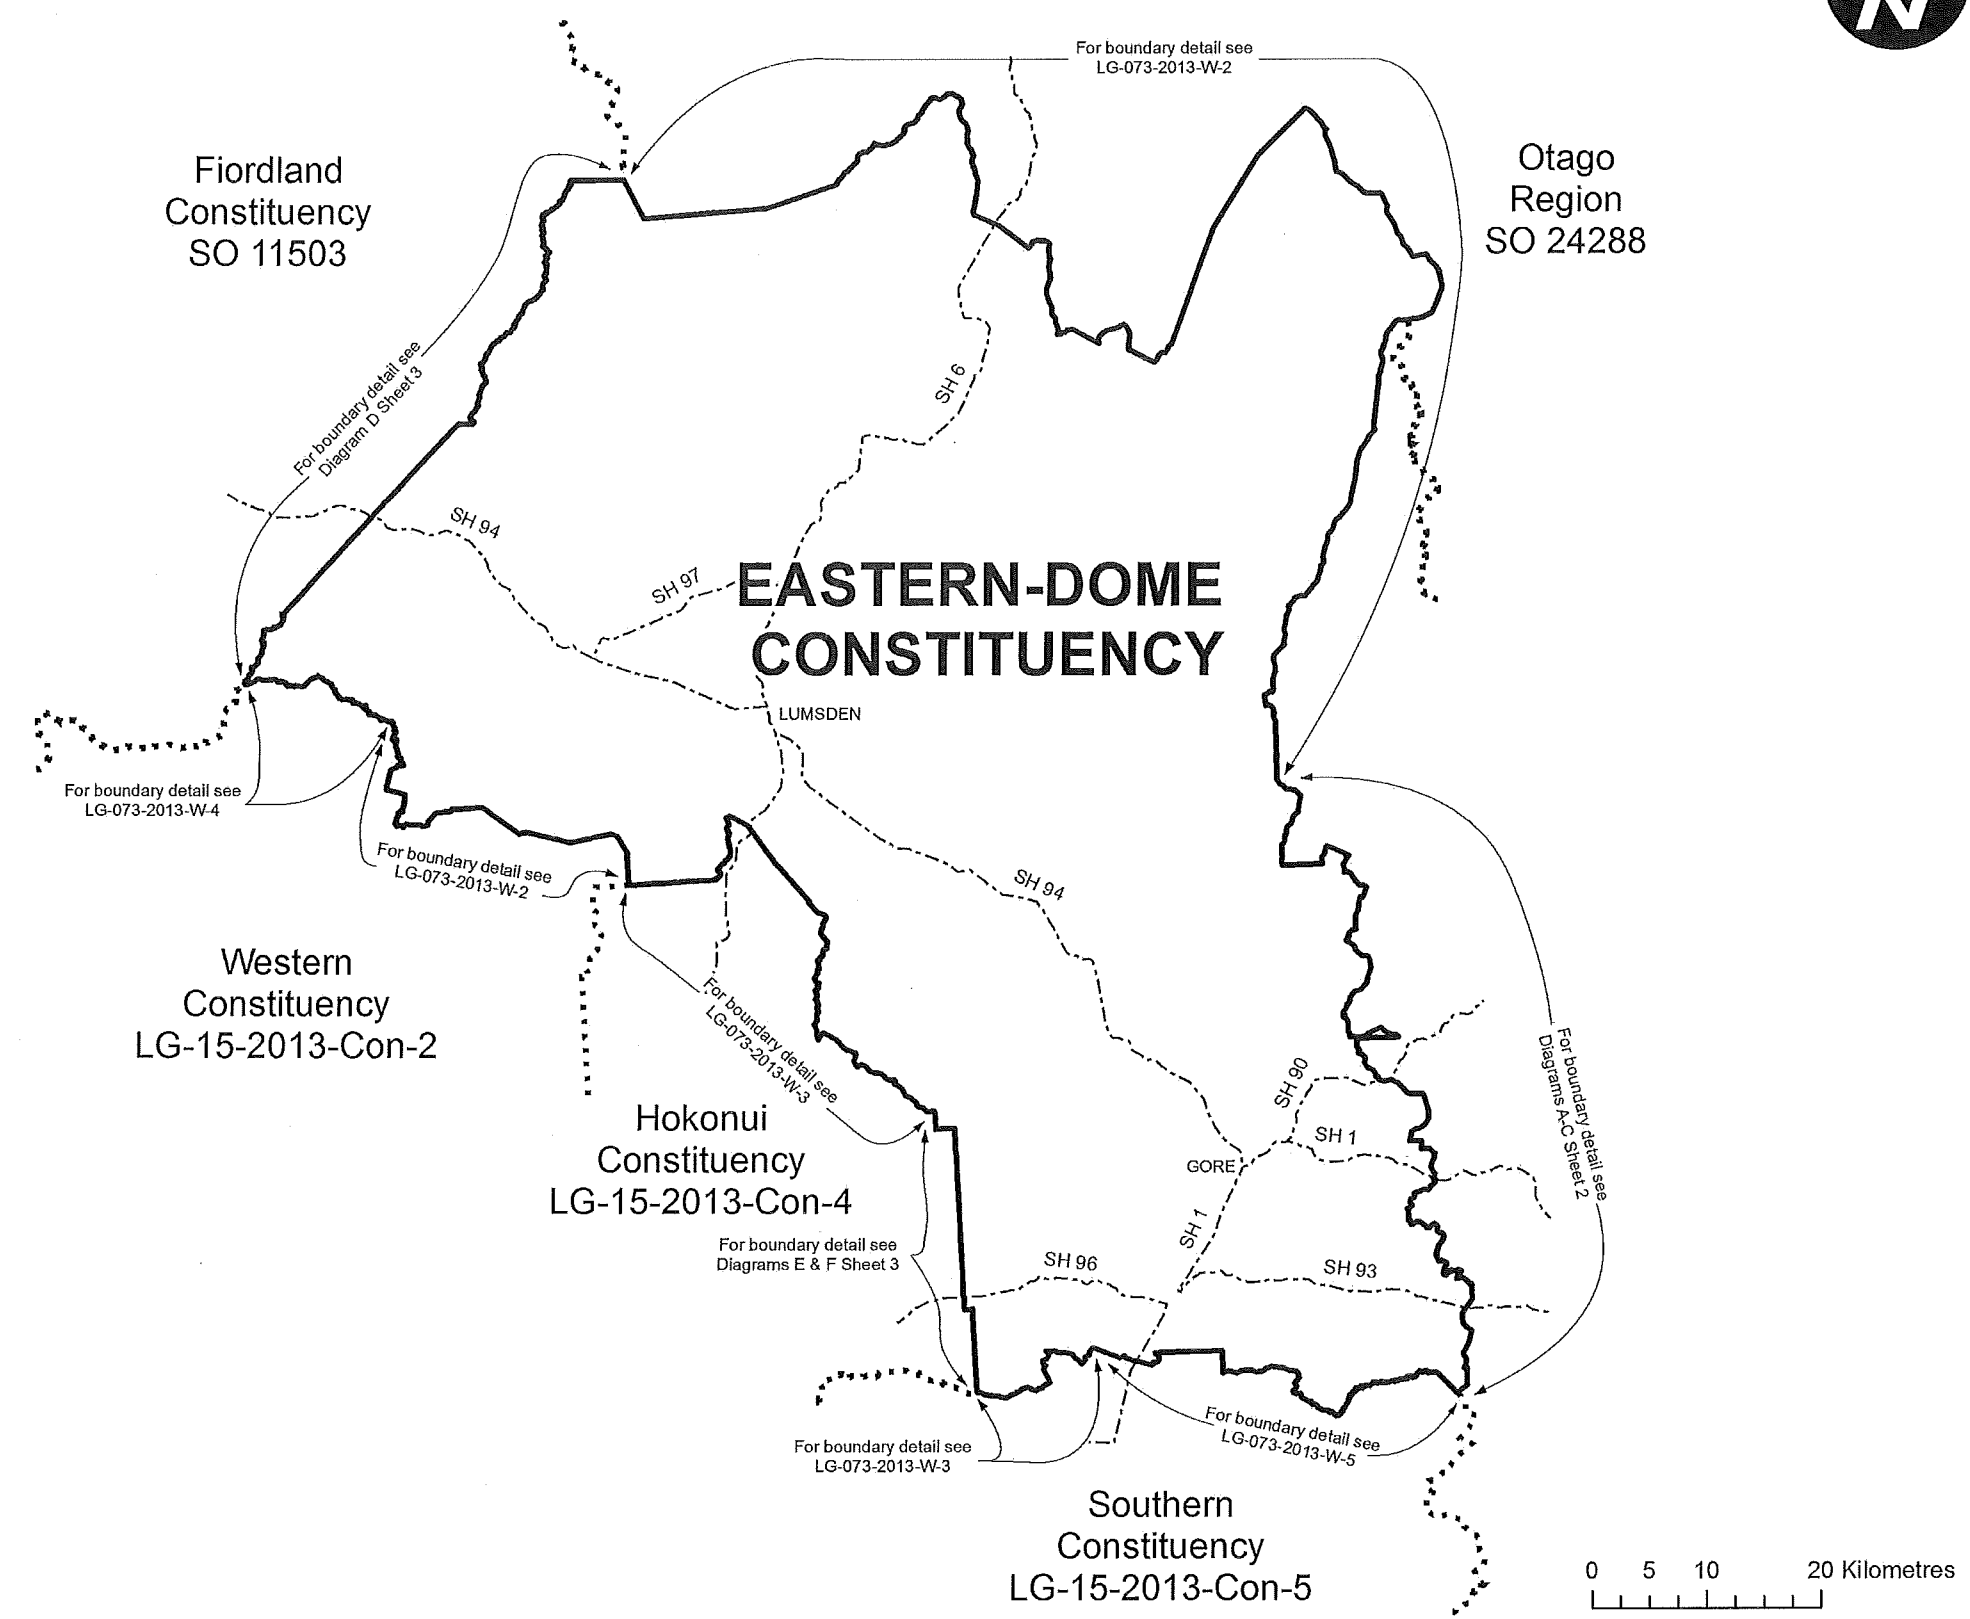

Notes:

- 1. Coordinates are in terms of New Zealand Transverse Mercator 2000 (NZTM).
- 2. Where a boundary is shown along a river or road it follows the middle line of the physical river or legal road unless otherwise shown.

Land District: Southland

# EASTERN-DOME CONSTITUENCY

TERRITORIAL AUTHORITY: Southland District,  
Gore District & Invercargill City  
Compiled by Sinclair Knight Merz Ltd  
Scale 1:600,000 at A3 Date July 2013

**LG-15-2013-Con-3**  
**Sheet 1 of 3**