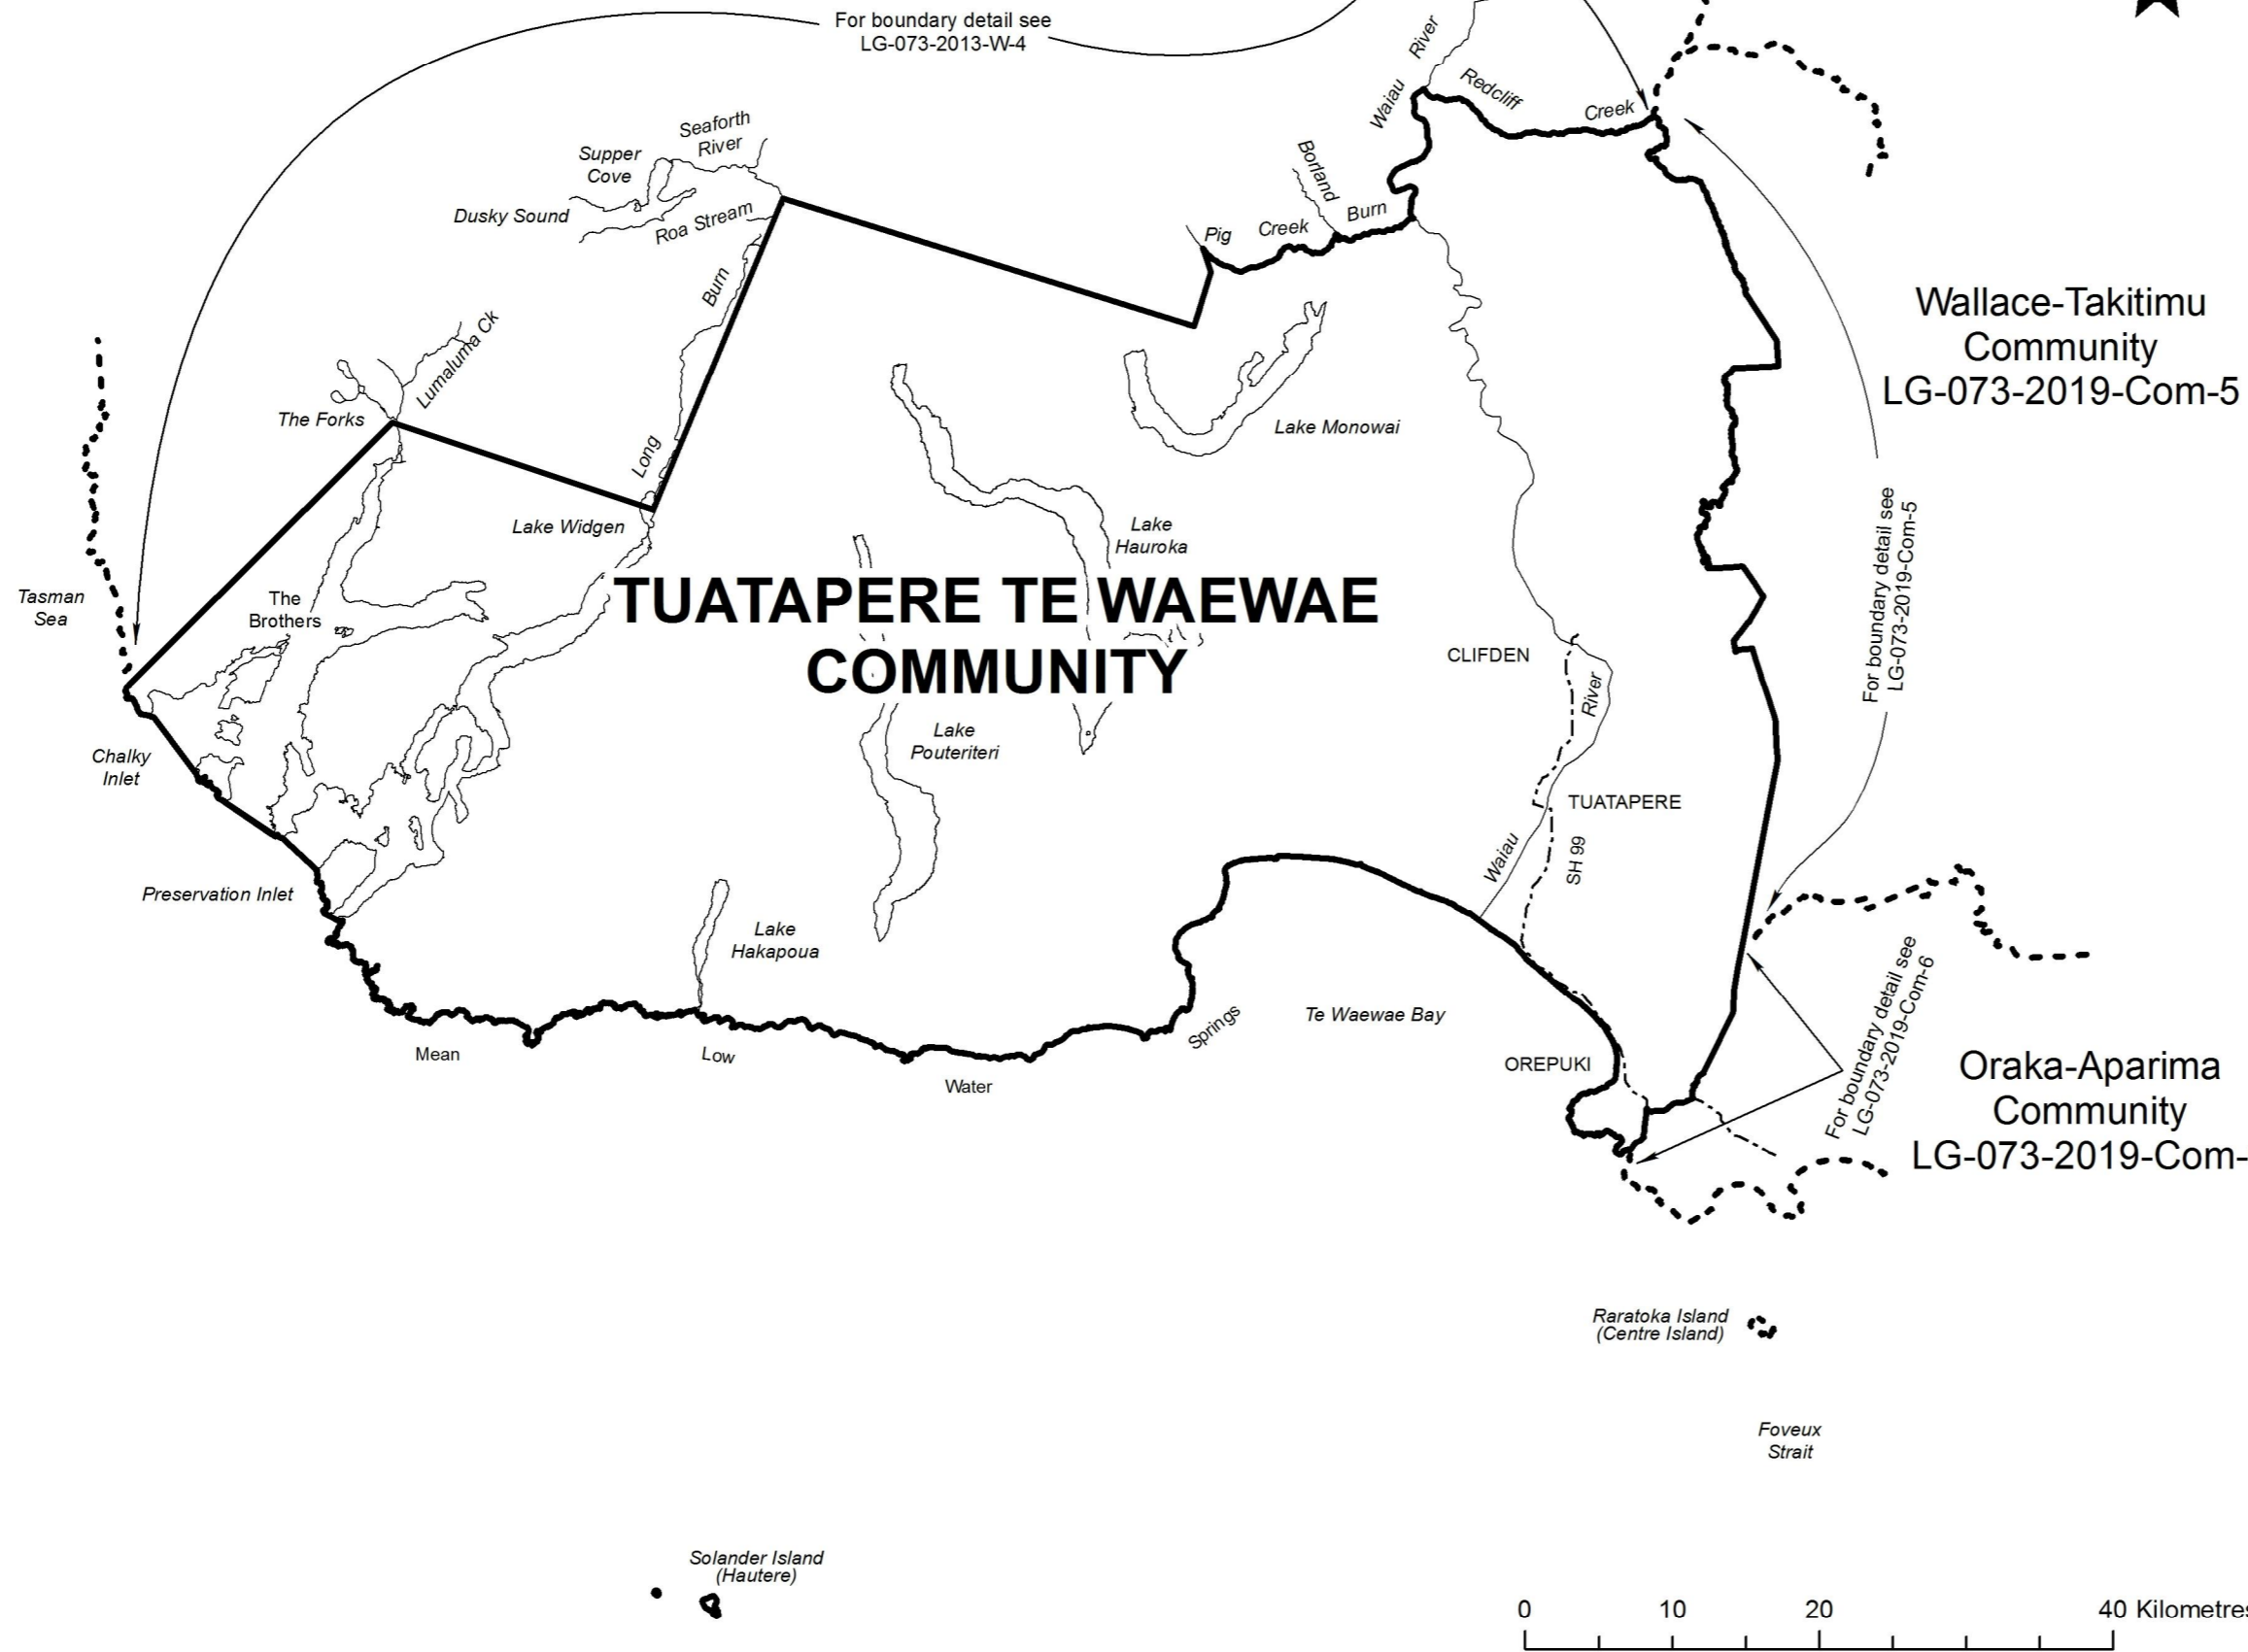

Fiordland Community  
LG-073-2019-Com-1

Notes:

1. Coordinates are in terms of New Zealand Transverse Mercator 2000 (NZTM).
2. Where a boundary is shown along a river or road it follows the middle line of the physical river or legal road unless otherwise shown.
3. Where a boundary is shown along a railway it follows the middle line of the cadastral railway unless otherwise shown.
4. All seaward boundaries follow the line of mean low water springs but cross the mouths of all rivers, streams, inlets and estuaries unless otherwise shown.

Land District: Southland

**TUATAPERE TE WAEWAE COMMUNITY**  
**SOUTHLAND DISTRICT**

TERRITORIAL AUTHORITY: Southland District  
Compiled by Jacobs New Zealand Limited  
Scale 1:500,000 at A3 Date: July 2019