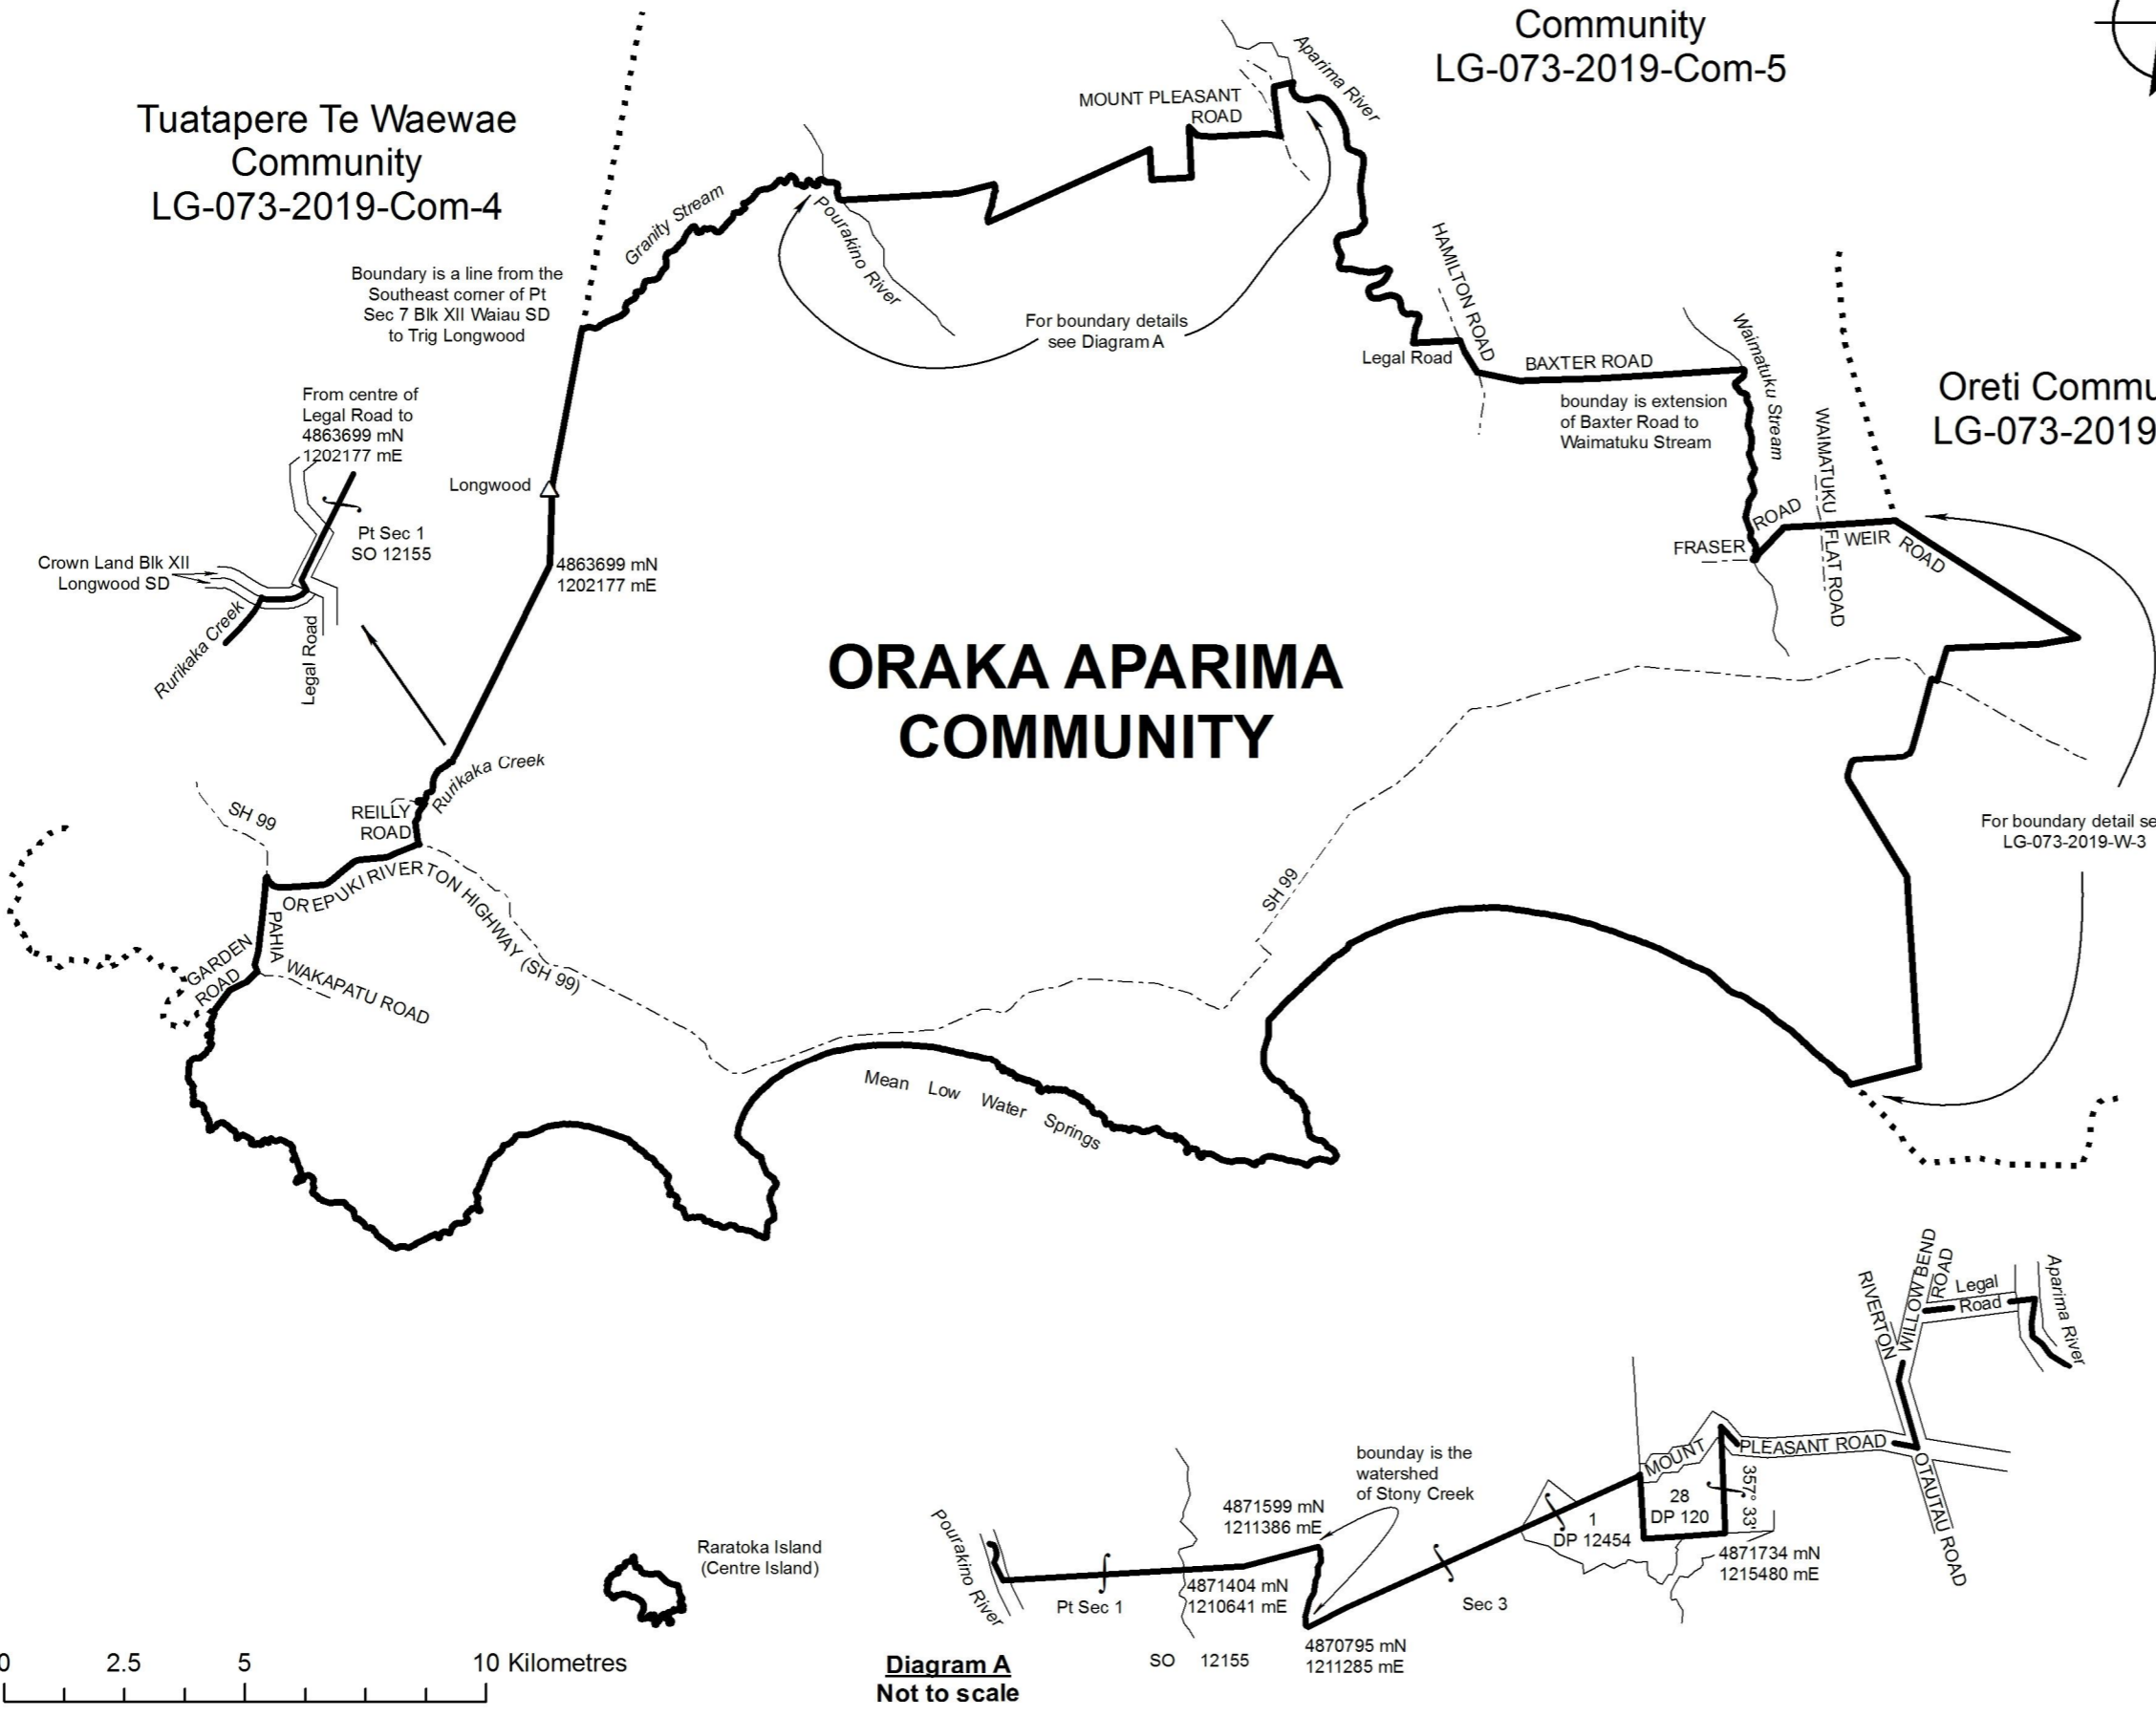

Wallace Takitimu
Community
LG-073-2019-Com-5

Tuatapere Te Waewae
Community
LG-073-2019-Com-4

Oreti Community
LG-073-2019-S-1

ORAKA APARIMA COMMUNITY

- Notes:
1. Coordinates are in terms of New Zealand Transverse Mercator 2000 (NZTM).
 2. Where a boundary is shown along a river or road it follows the middle line of the physical river or legal road unless otherwise shown.
 3. Where a boundary is shown along a railway it follows the middle line of the cadastral railway unless otherwise shown.
 4. All seaward boundaries follow the line of mean low water springs but cross the mouths of all rivers, streams, inlets and estuaries unless otherwise shown.

Land District: Southland

ORAKA APARIMA COMMUNITY SOUTHLAND DISTRICT

TERRITORIAL AUTHORITY: Southland District
Compiled by Jacobs New Zealand Limited
Scale 1:150,000 at A3 Date: July 2019

LG-073-2019-Com-6