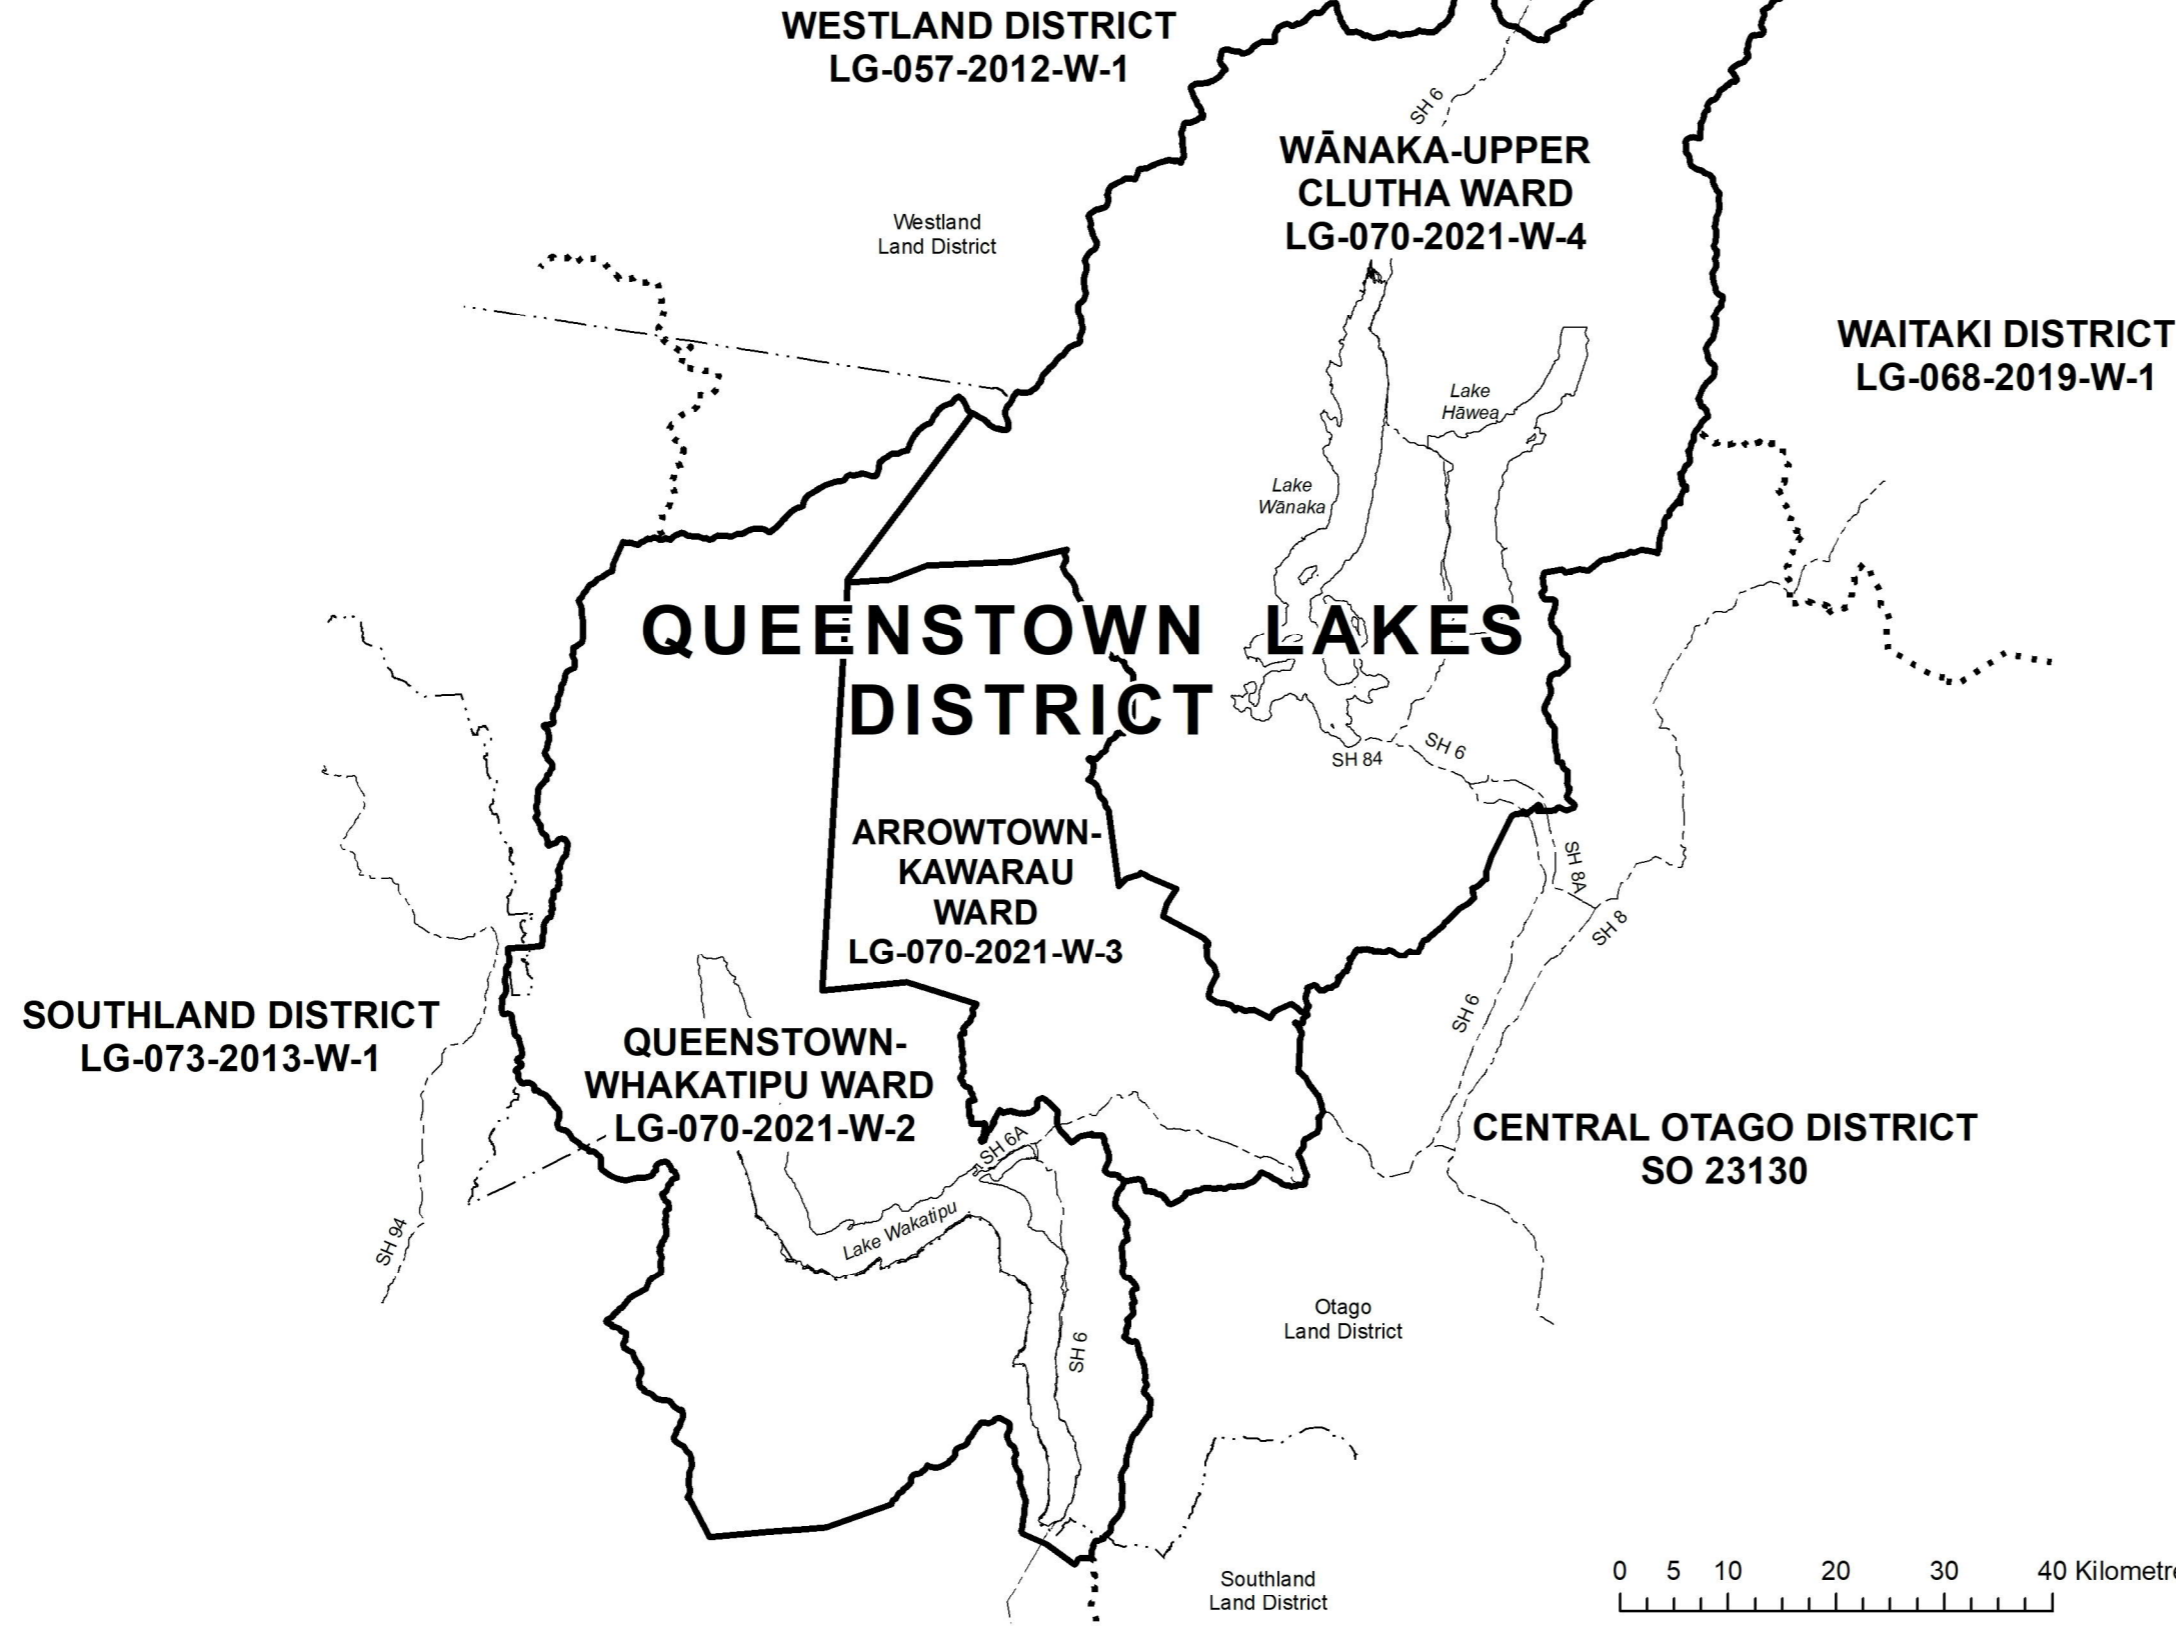

Notes:

1. Coordinates are in terms of New Zealand Transverse Mercator 2000 (NZTM).
2. Where a boundary is shown along a river or road it follows the middle line of the physical river or legal road unless otherwise shown.
3. Where a boundary is shown along a railway it follows the middle line of the cadastral railway unless otherwise shown.

Land District: Otago and Southland

QUEENSTOWN LAKES DISTRICT

TERRITORIAL AUTHORITY: Queenstown Lakes District

Compiled by Jacobs New Zealand Limited

Scale 1:700,000 at A3 Date: December 2021

LG-070-2021-W-1