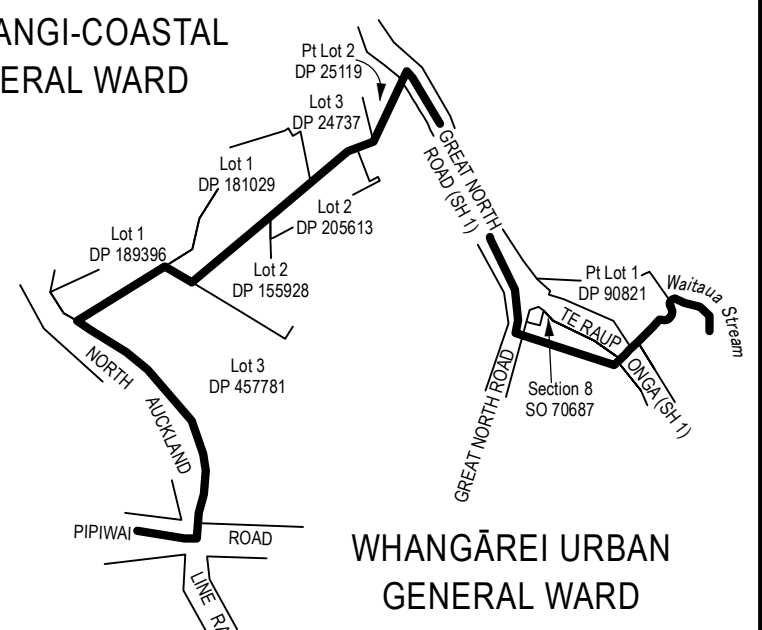

Notes:

1. Coordinates are in terms of New Zealand Transverse Mercator 2000 (NZTM).
2. All seaward boundaries follow Mean Low Water Springs but cross the mouths of all rivers, streams, inlets and estuaries except where shown otherwise.
3. Where a boundary is shown along a river or road it follows the middle line of the physical river or legal road unless otherwise shown.
4. Where a boundary is shown along a railway, it follows the middle line of the cadastral railway unless otherwise shown.

DETAIL G

SEE DIAGRAM H

Land District: North Auckland

**WHANGAREI DISTRICT
WHANGĀREI URBAN GENERAL WARD**

TERRITORIAL AUTHORITY: Whangarei District

Compiled by Jacobs New Zealand Limited

Not to scale

Date: May 2022

LG-002-2022-W-5

Sheet 4 of 5

DETAIL I

DETAIL J

DETAIL L

DETAIL K

DETAIL M

DETAIL N

WHANGAREI DISTRICT
WHANGĀREI URBAN GENERAL WARD

Land District: North Auckland

TERRITORIAL AUTHORITY: Whangarei District

Compiled by Jacobs New Zealand Limited

Not to scale

Date: May 2022

LG-002-2022-W-5

Sheet 5 of 5