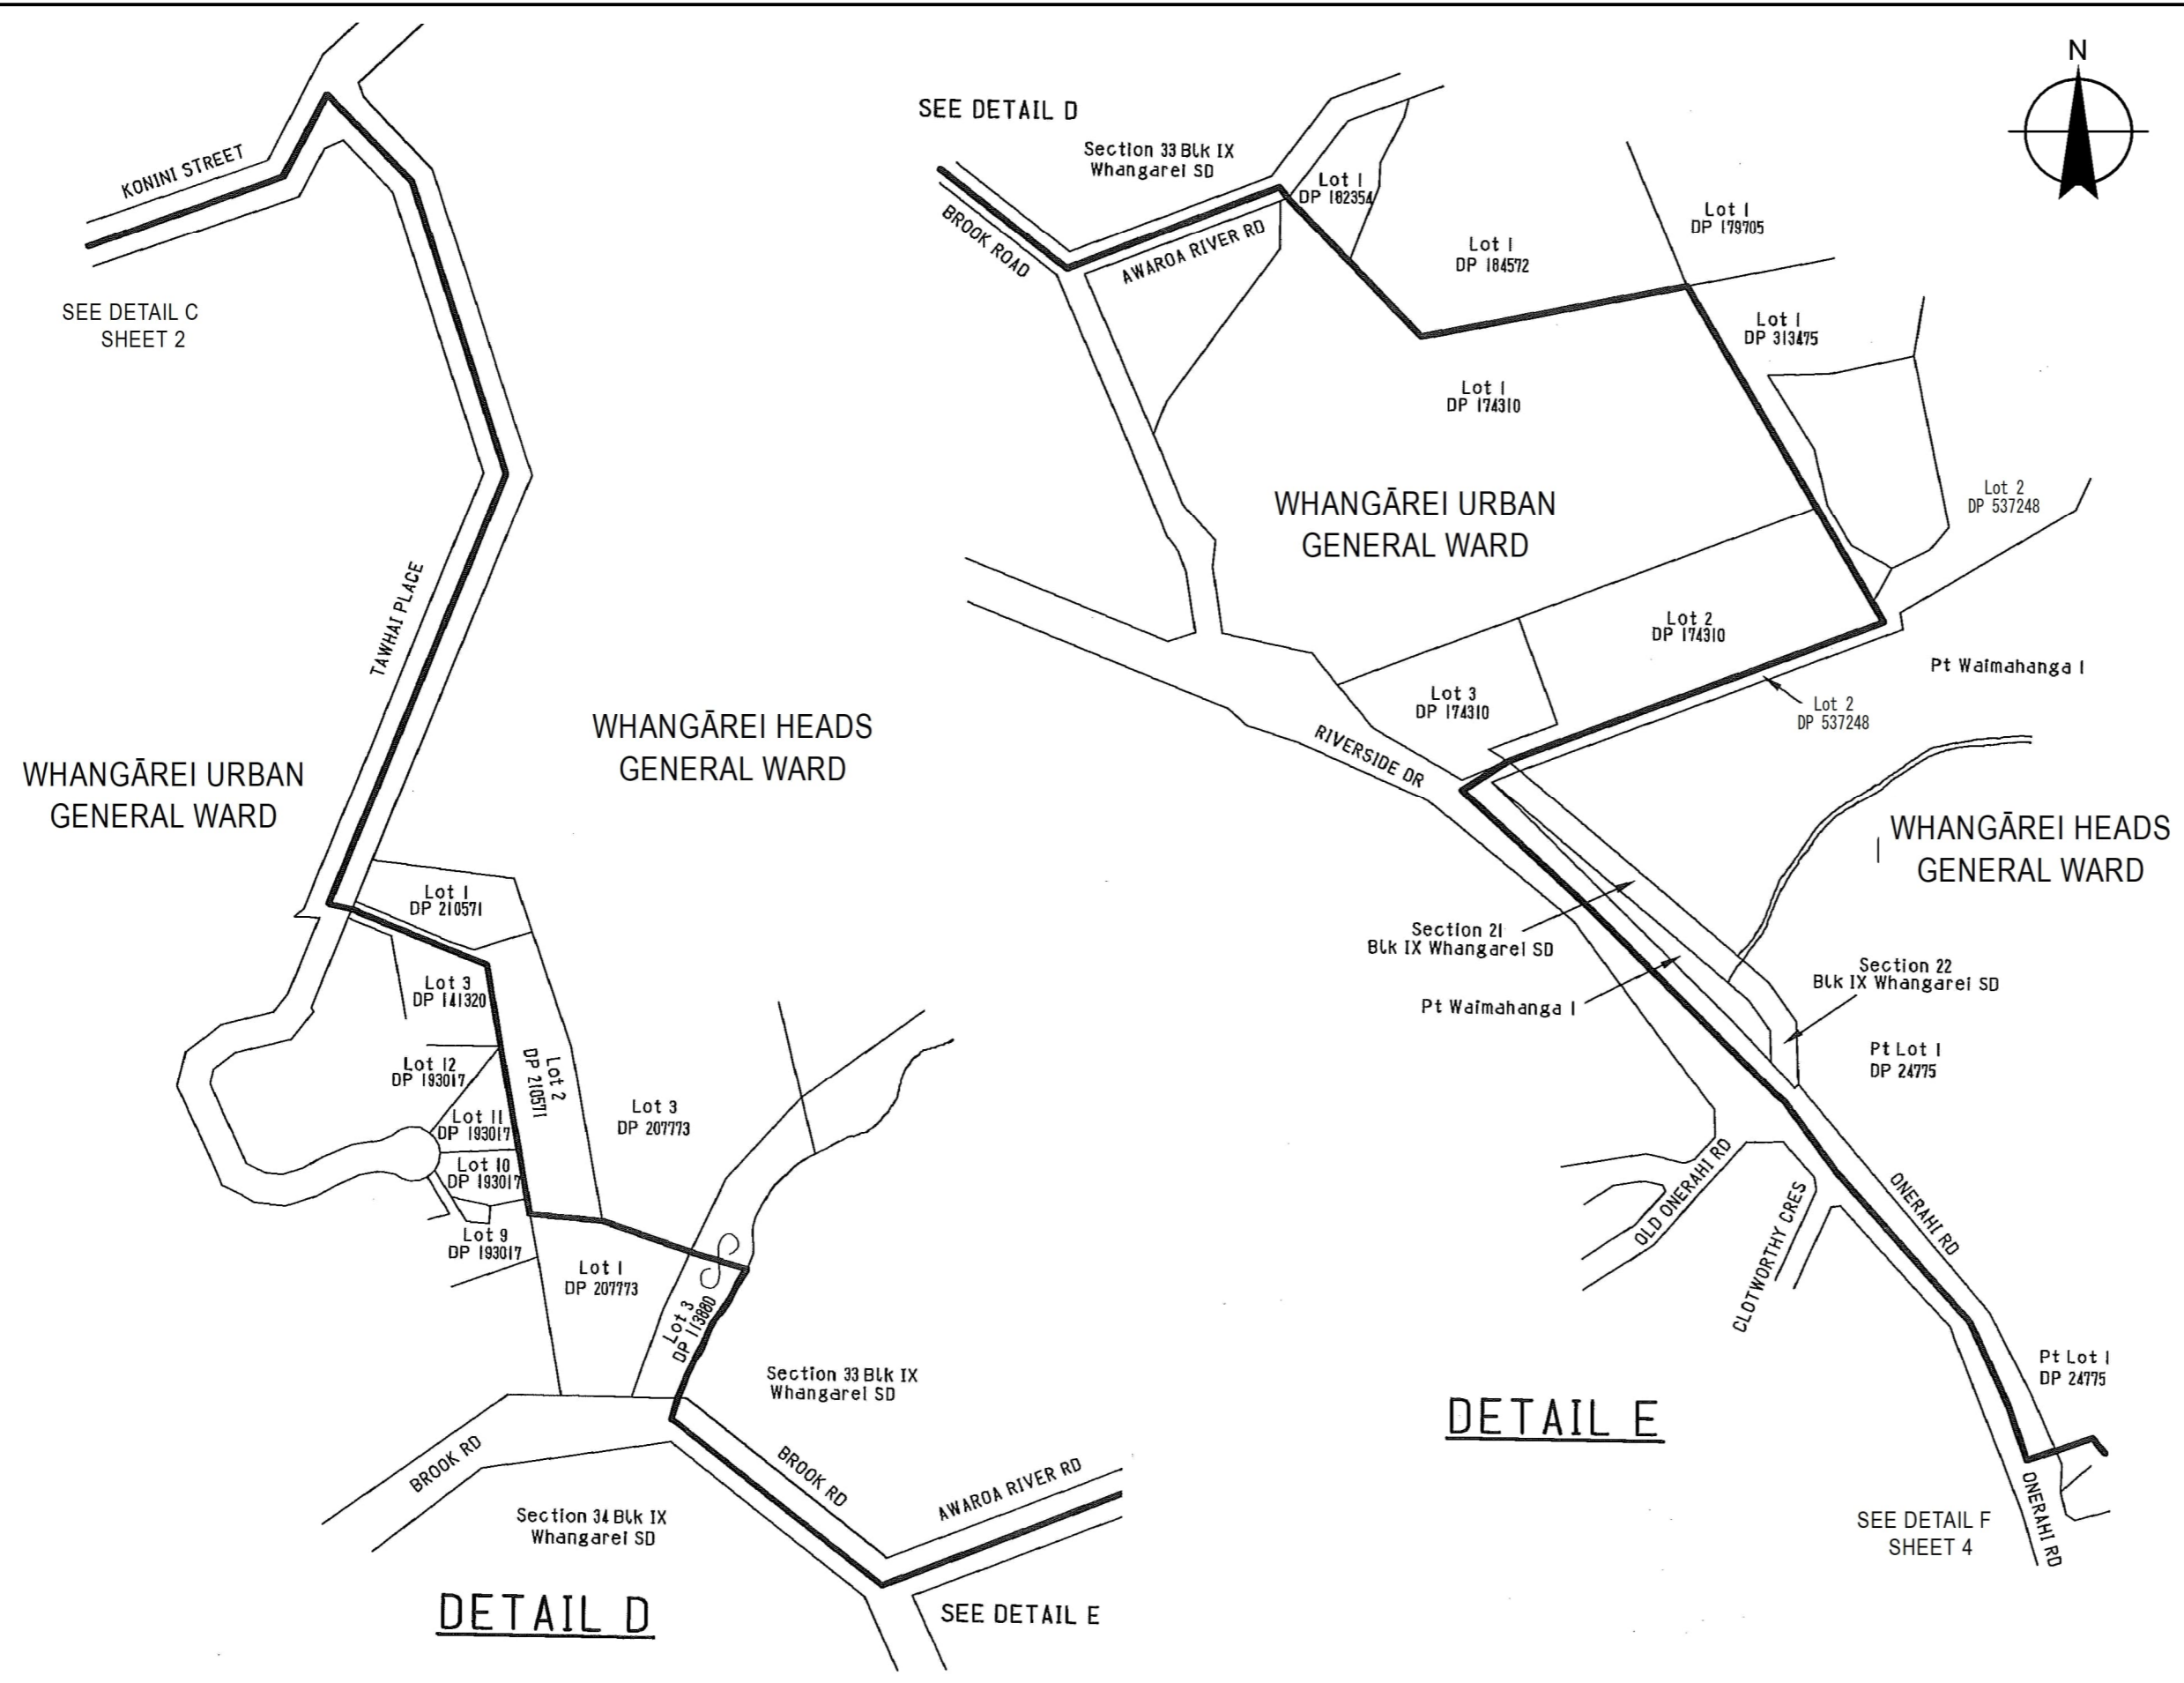

Land District: North Auckland

File IZ049800

WHANGAREI DISTRICT

WHANGĀREI URBAN GENERAL WARD

TERRITORIAL AUTHORITY: Whangarei District

Compiled by Jacobs New Zealand Limited

Not to scale

Date: May 2022

LG-002-2022-W-5

Sheet 3 of 5