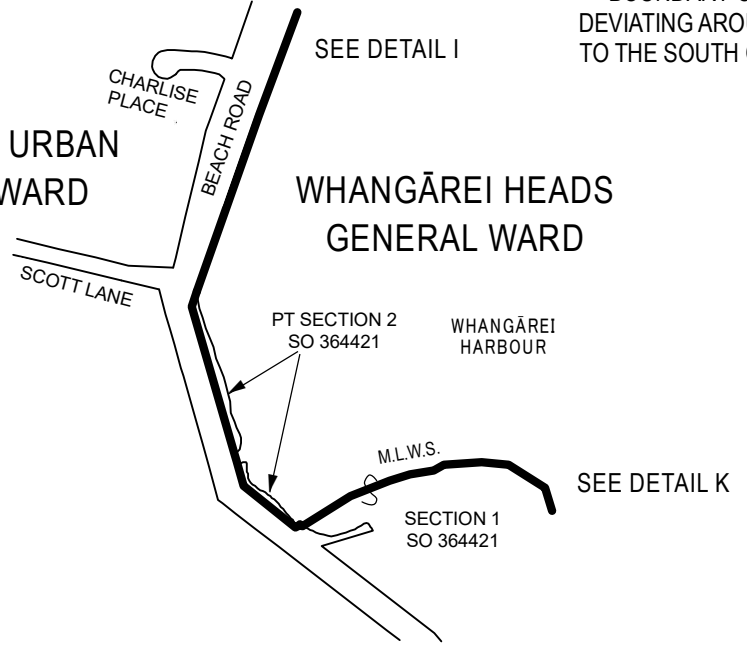

Notes:

1. Coordinates are in terms of New Zealand Transverse Mercator 2000 (NZTM).
2. All seaward boundaries follow Mean Low Water Springs but cross the mouths of all rivers, streams, inlets and estuaries except where shown otherwise.
3. Where a boundary is shown along a river or road it follows the middle line of the physical river or legal road unless otherwise shown.
4. Where a boundary is shown along a railway, it follows the middle line of the cadastral railway unless otherwise shown.

DETAIL G

SEE DIAGRAM H

Land District: North Auckland

**WHANGAREI DISTRICT
WHANGĀREI URBAN GENERAL WARD**

TERRITORIAL AUTHORITY: Whangarei District

Compiled by Jacobs New Zealand Limited

Not to scale

Date: May 2022

LG-002-2022-W-5

Sheet 4 of 5

DETAIL I

DETAIL J

DETAIL L

DETAIL K

DETAIL M

DETAIL N

WHANGAREI DISTRICT
WHANGĀREI URBAN GENERAL WARD

Land District: North Auckland

TERRITORIAL AUTHORITY: Whangarei District

Compiled by Jacobs New Zealand Limited

Not to scale

Date: May 2022

LG-002-2022-W-5

Sheet 5 of 5