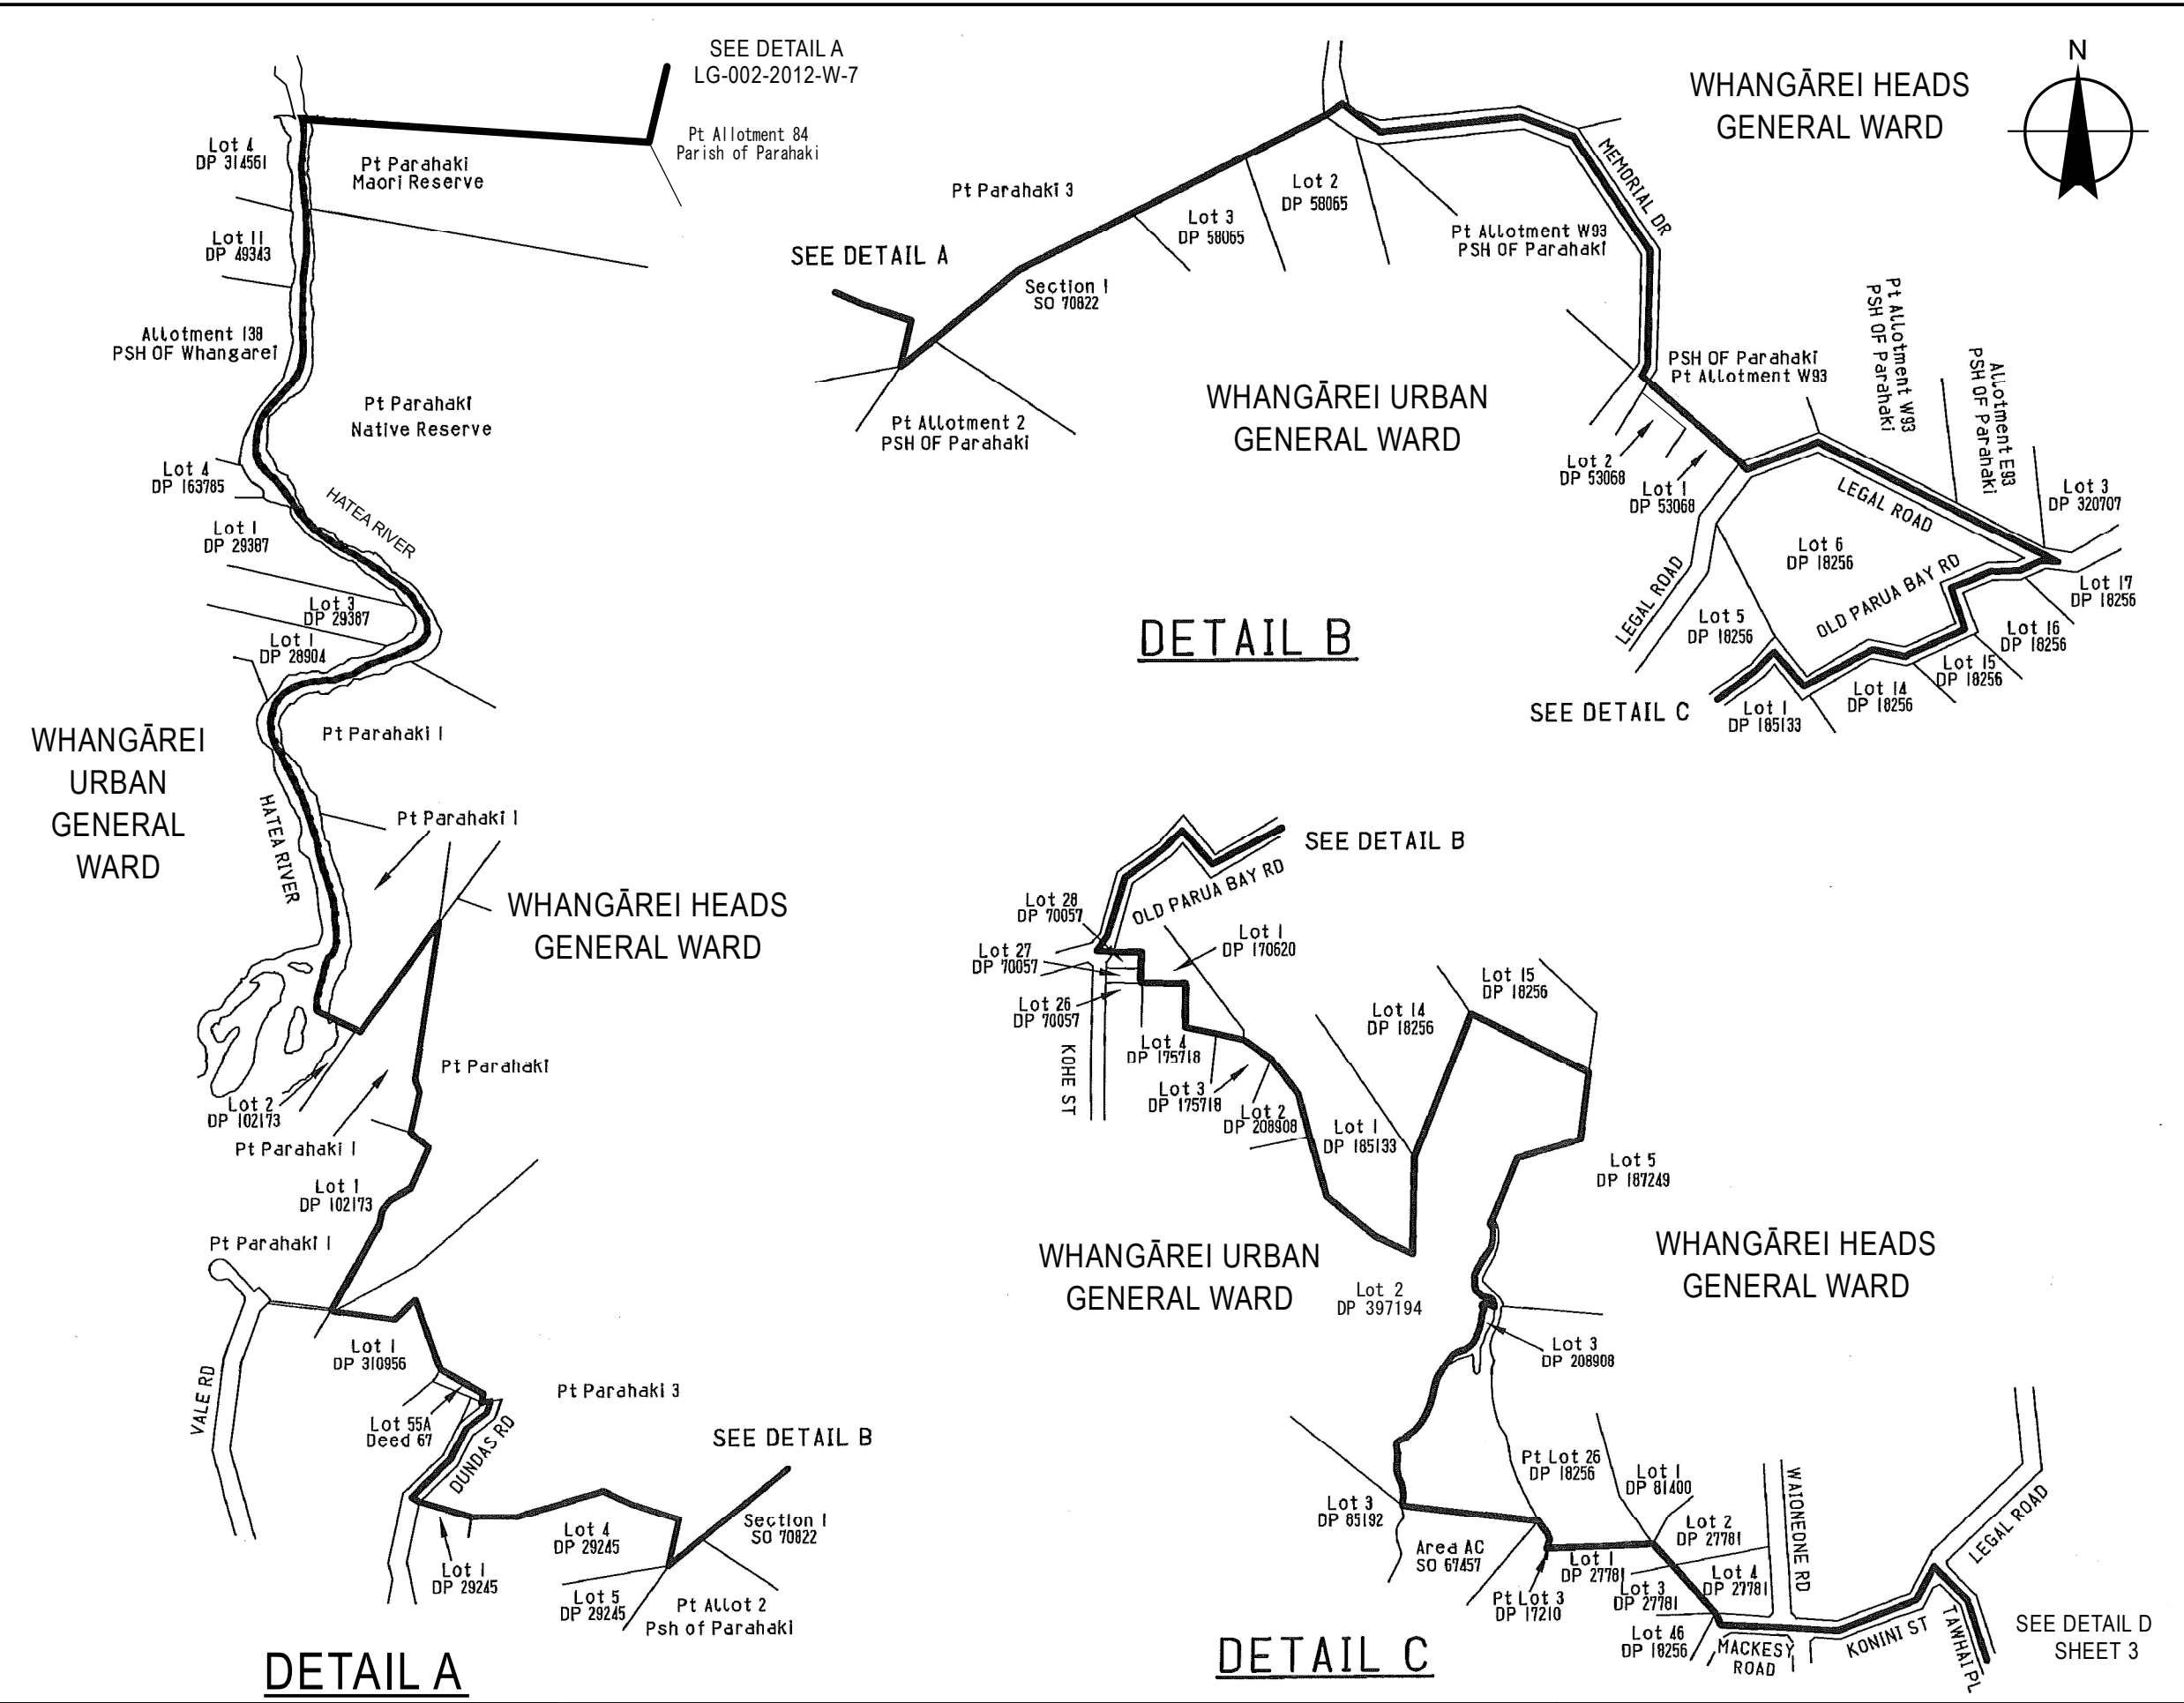

Land District: North Auckland
File IZ049800

WHANGAREI DISTRICT

WHANGĀREI URBAN GENERAL WARD

TERRITORIAL AUTHORITY: Whangarei District
Compiled by Jacobs New Zealand Limited
Not to scale
Date: May 2022

LG-002-2022-W-5
Sheet 2 of 5