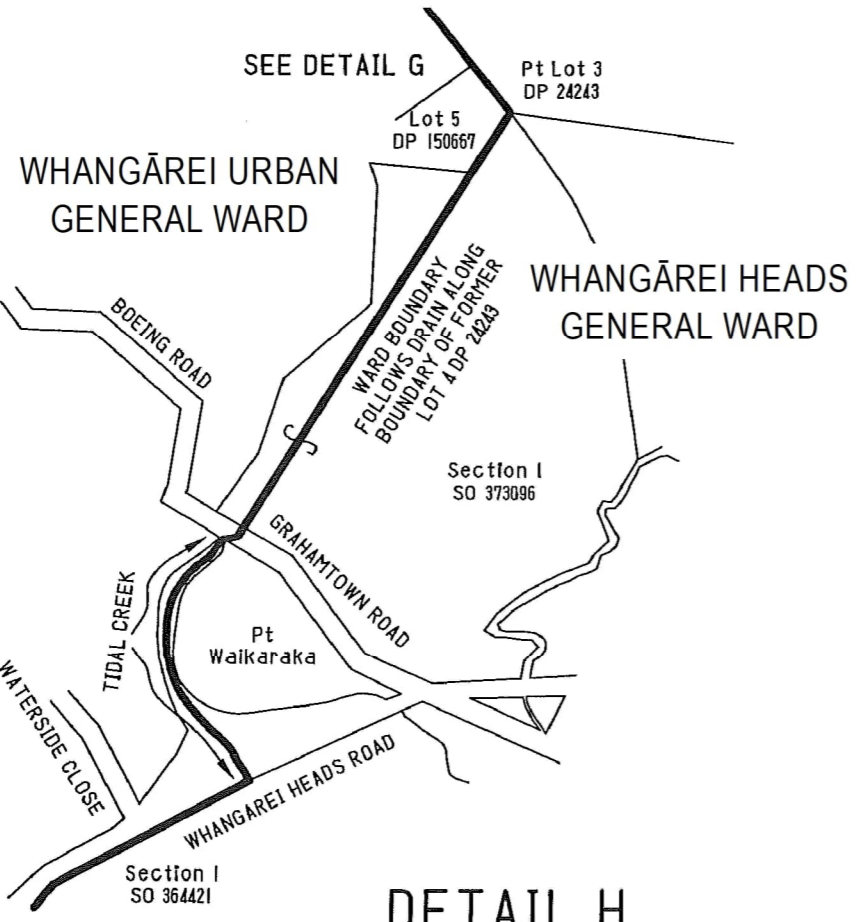

DETAIL H

SEE DETAIL F