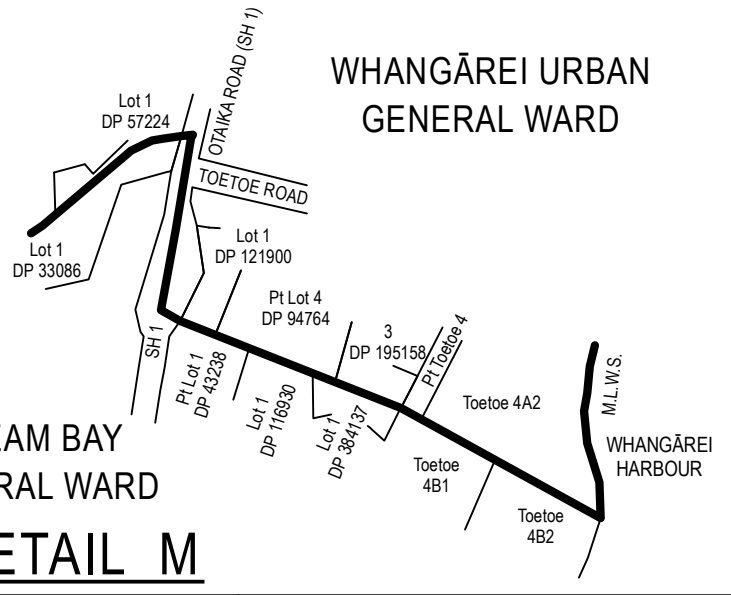

DETAIL G

SEE DIAGRAM H

Land District: North Auckland

**WHANGAREI DISTRICT
WHANGĀREI URBAN GENERAL WARD**

TERRITORIAL AUTHORITY: Whangarei District

Compiled by Jacobs New Zealand Limited

Not to scale

Date: May 2022

LG-002-2022-W-5

Sheet 4 of 5

DETAIL I

DETAIL J

DETAIL L

DETAIL K

DETAIL M

DETAIL N

WHANGAREI DISTRICT
WHANGĀREI URBAN GENERAL WARD

Land District: North Auckland

TERRITORIAL AUTHORITY: Whangarei District

Compiled by Jacobs New Zealand Limited

Not to scale

Date: May 2022

LG-002-2022-W-5

Sheet 5 of 5