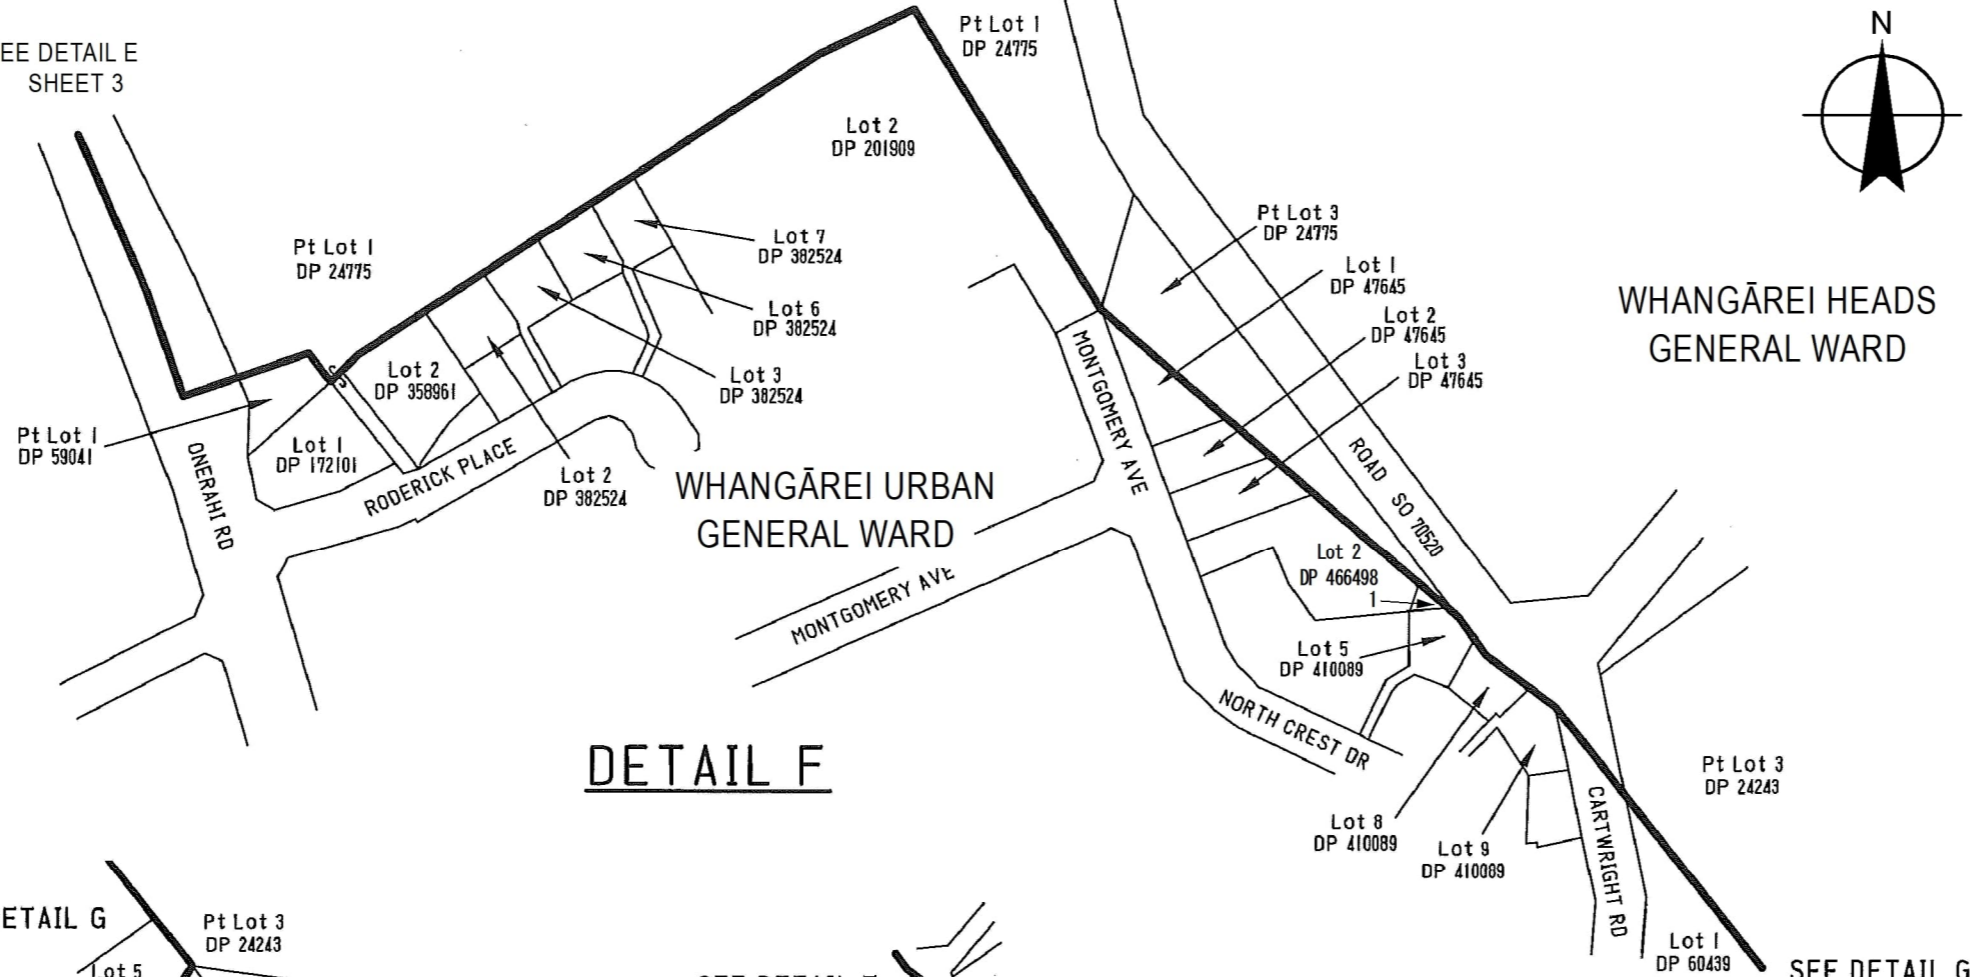

SEE DETAIL E SHEET 3

DETAIL F

SEE DETAIL G