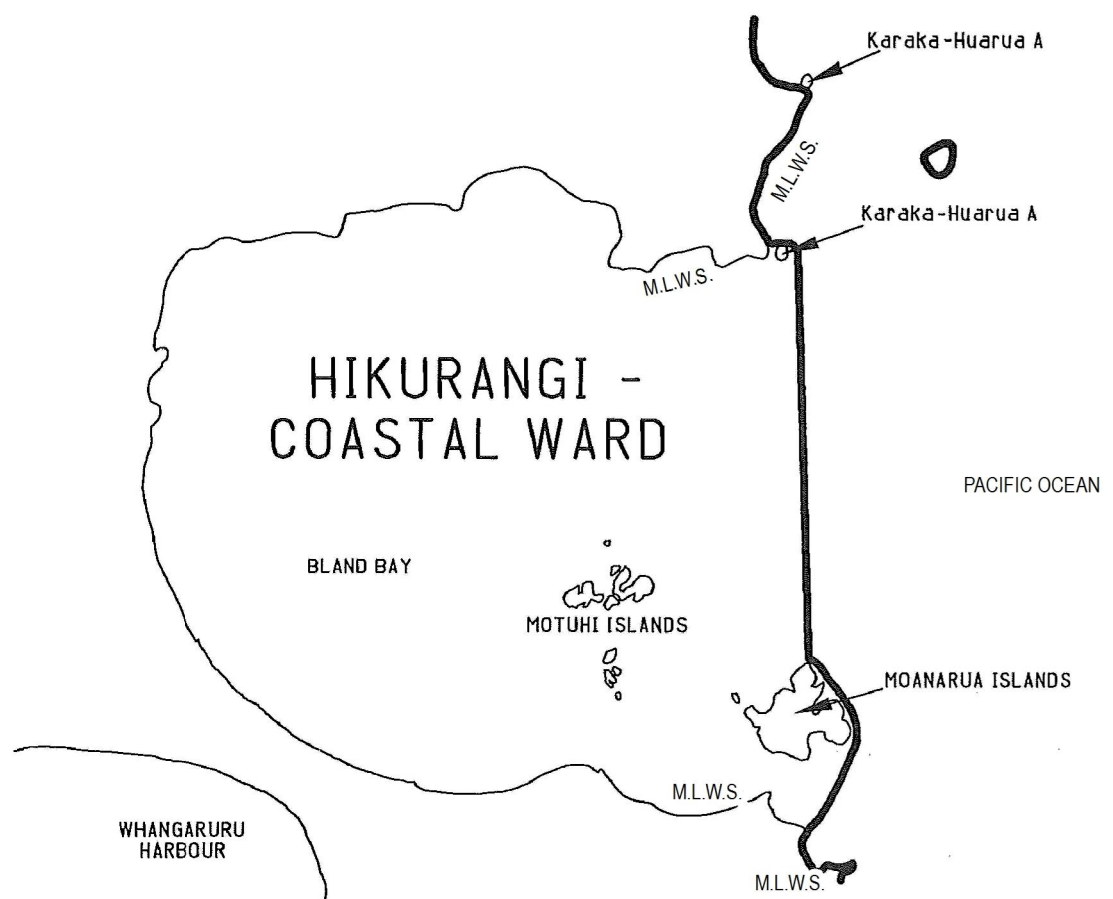

# WHANGAREI DISTRICT HIKURANGI-COASTAL WARD

TERRITORIAL AUTHORITY: Whangarei District  
Compiled by Jacobs New Zealand Limited  
Scale 1:25,000 at A3 Date: October 2019

**LG-002-2019-W-2**  
Sheet 5 of 6

SEE DETAIL G SHEET 5

**DETAIL H**

**HIKURANGI - COASTAL WARD**

**DETAIL I**

Land District: North Auckland

**WHANGAREI DISTRICT  
HIKURANGI-COASTAL WARD**

TERRITORIAL AUTHORITY: Whangarei District  
Compiled by Jacobs New Zealand Limited  
Scale 1:25,000 at A3 Date: October 2019