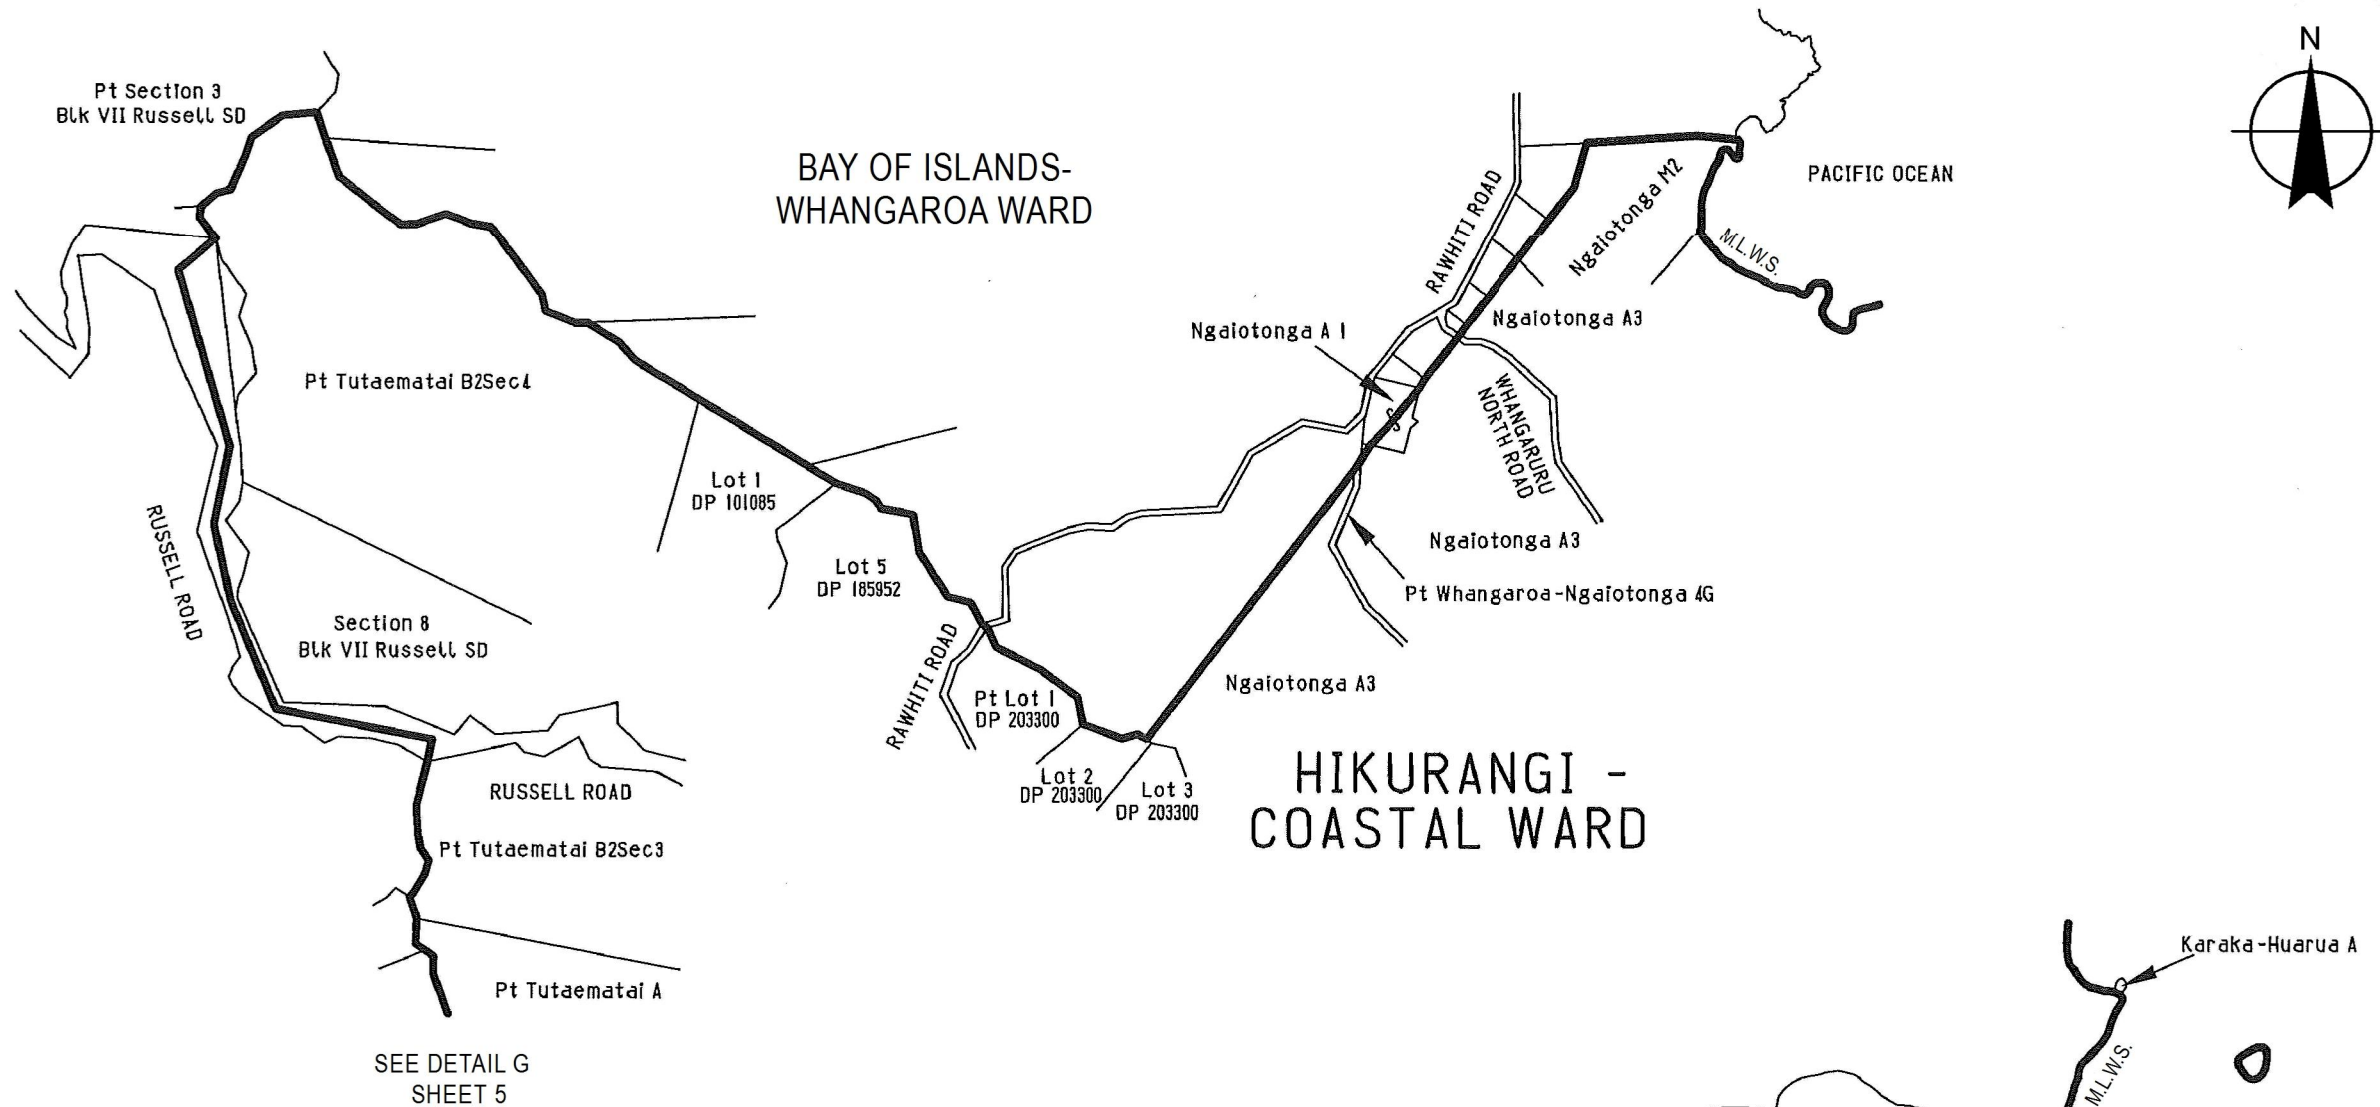

# WHANGAREI DISTRICT HIKURANGI-COASTAL WARD

TERRITORIAL AUTHORITY: Whangarei District  
Compiled by Jacobs New Zealand Limited  
Scale 1:25,000 at A3 Date: October 2019

**LG-002-2019-W-2**  
Sheet 5 of 6

SEE DETAIL G SHEET 5

**DETAIL H**

**HIKURANGI - COASTAL WARD**

**DETAIL I**

Land District: North Auckland

**WHANGAREI DISTRICT  
HIKURANGI-COASTAL WARD**

TERRITORIAL AUTHORITY: Whangarei District  
Compiled by Jacobs New Zealand Limited  
Scale 1:25,000 at A3 Date: October 2019