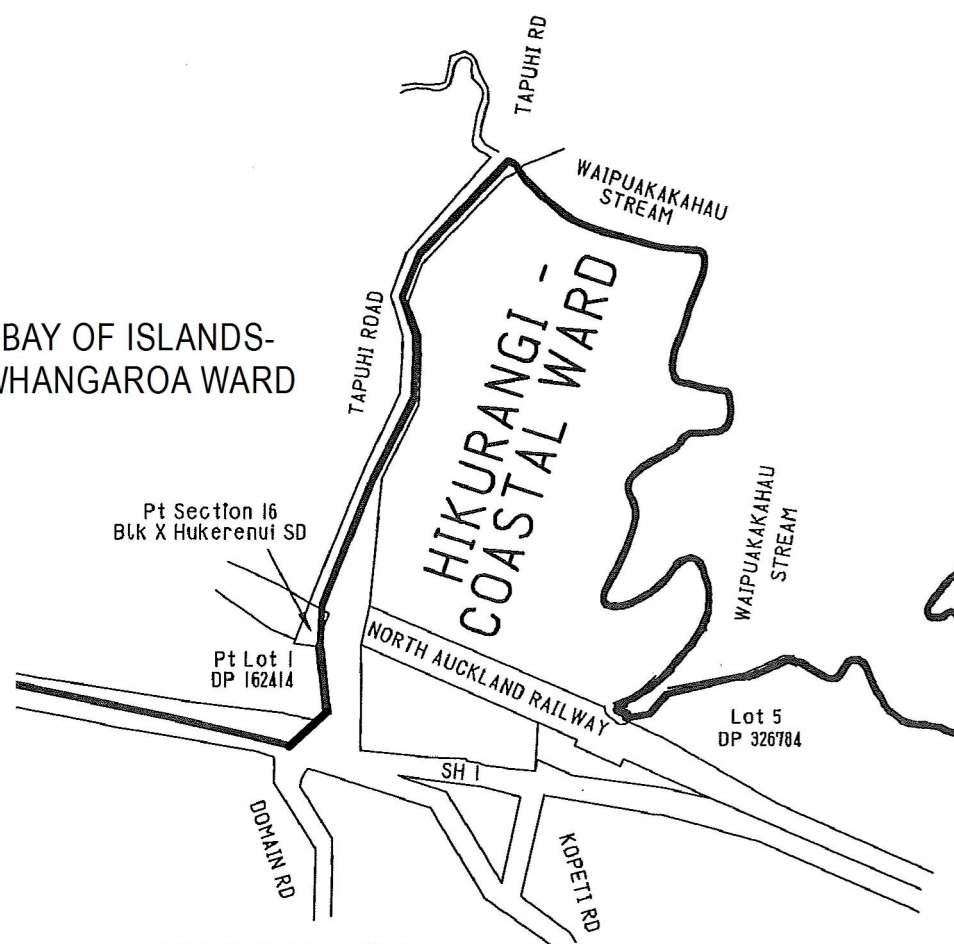

# WHANGAREI DISTRICT HIKURANGI-COASTAL WARD

TERRITORIAL AUTHORITY: Whangarei District

Compiled by Jacobs New Zealand Limited

Scale 1:25,000 at A3 Date: October 2019

**LG-002-2019-W-2**

Sheet 2 of 6

BAY OF ISLANDS-  
WHANGAROA WARD

SEE DETAIL D  
SHEET 4

HIKURANGI -  
COASTAL WARD

BAY OF ISLANDS-  
WHANGAROA WARD

DETAIL CA

ENLARGED

SEE DETAIL B  
SHEET 2

FAR NORTH  
DISTRICT

DETAIL C