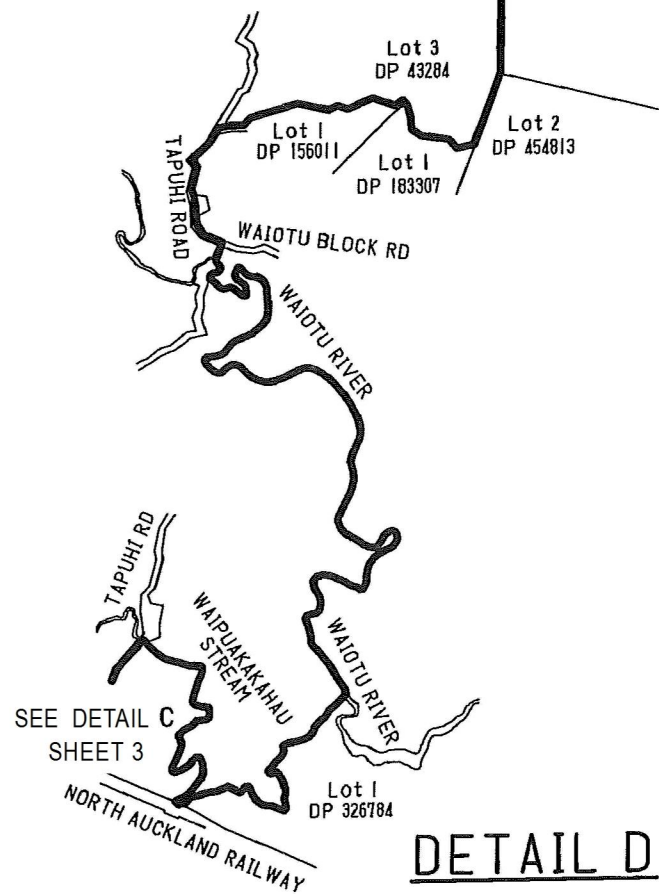

BAY OF ISLANDS-
WHANGAROA WARD

BAY OF ISLANDS-
WHANGAROA WARD

HIKURANGI -
COASTAL WARD

HIKURANGI -
COASTAL WARD

DETAIL D