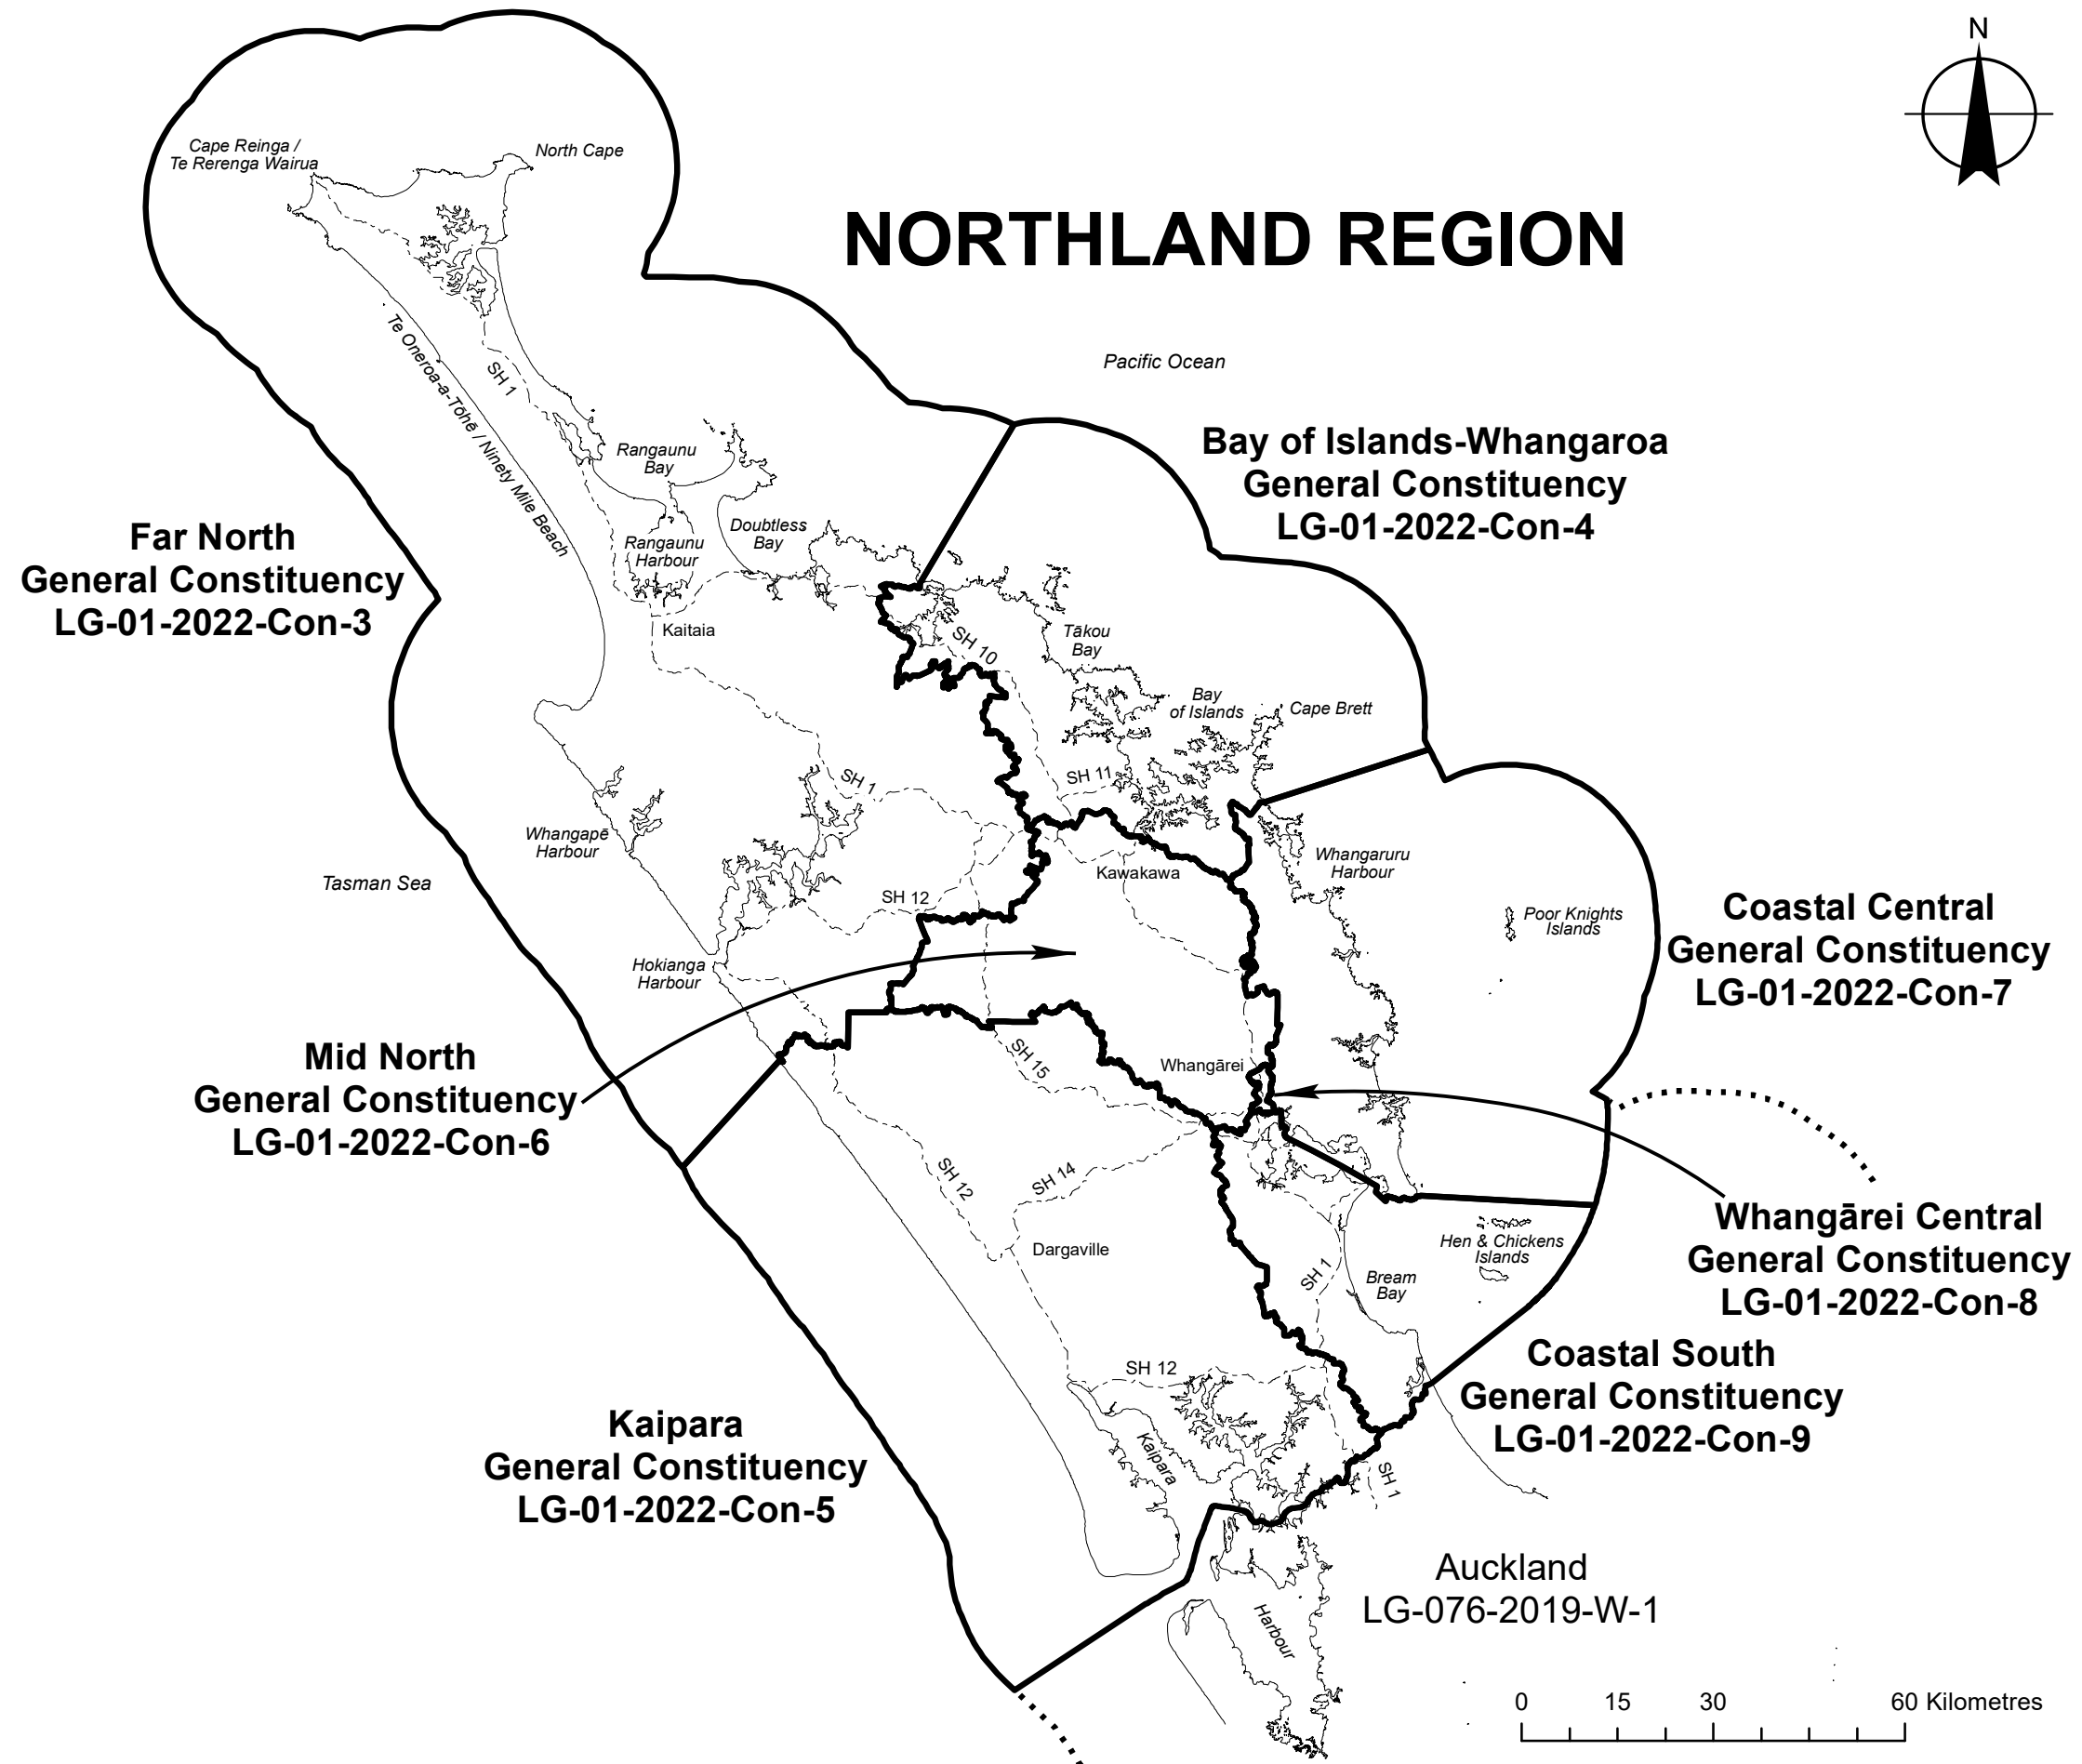

Notes:

- 1. Coordinates are in terms of New Zealand Transverse Mercator 2000 (NZTM).
- 2. The seaward boundary is the outer limits of the Territorial Sea as defined by Section 3 of the Territorial Sea and Exclusive Economic Zone Act 1977.

# NORTHLAND REGION

Land District: North Auckland

## NORTHLAND REGION AND CONSTITUENCIES

TERRITORIAL AUTHORITY: Far North, Whangarei and Kaipara Districts  
 Compiled by Jacobs New Zealand Limited  
 Scale 1:1,100,000 at A3 Date: June 2022