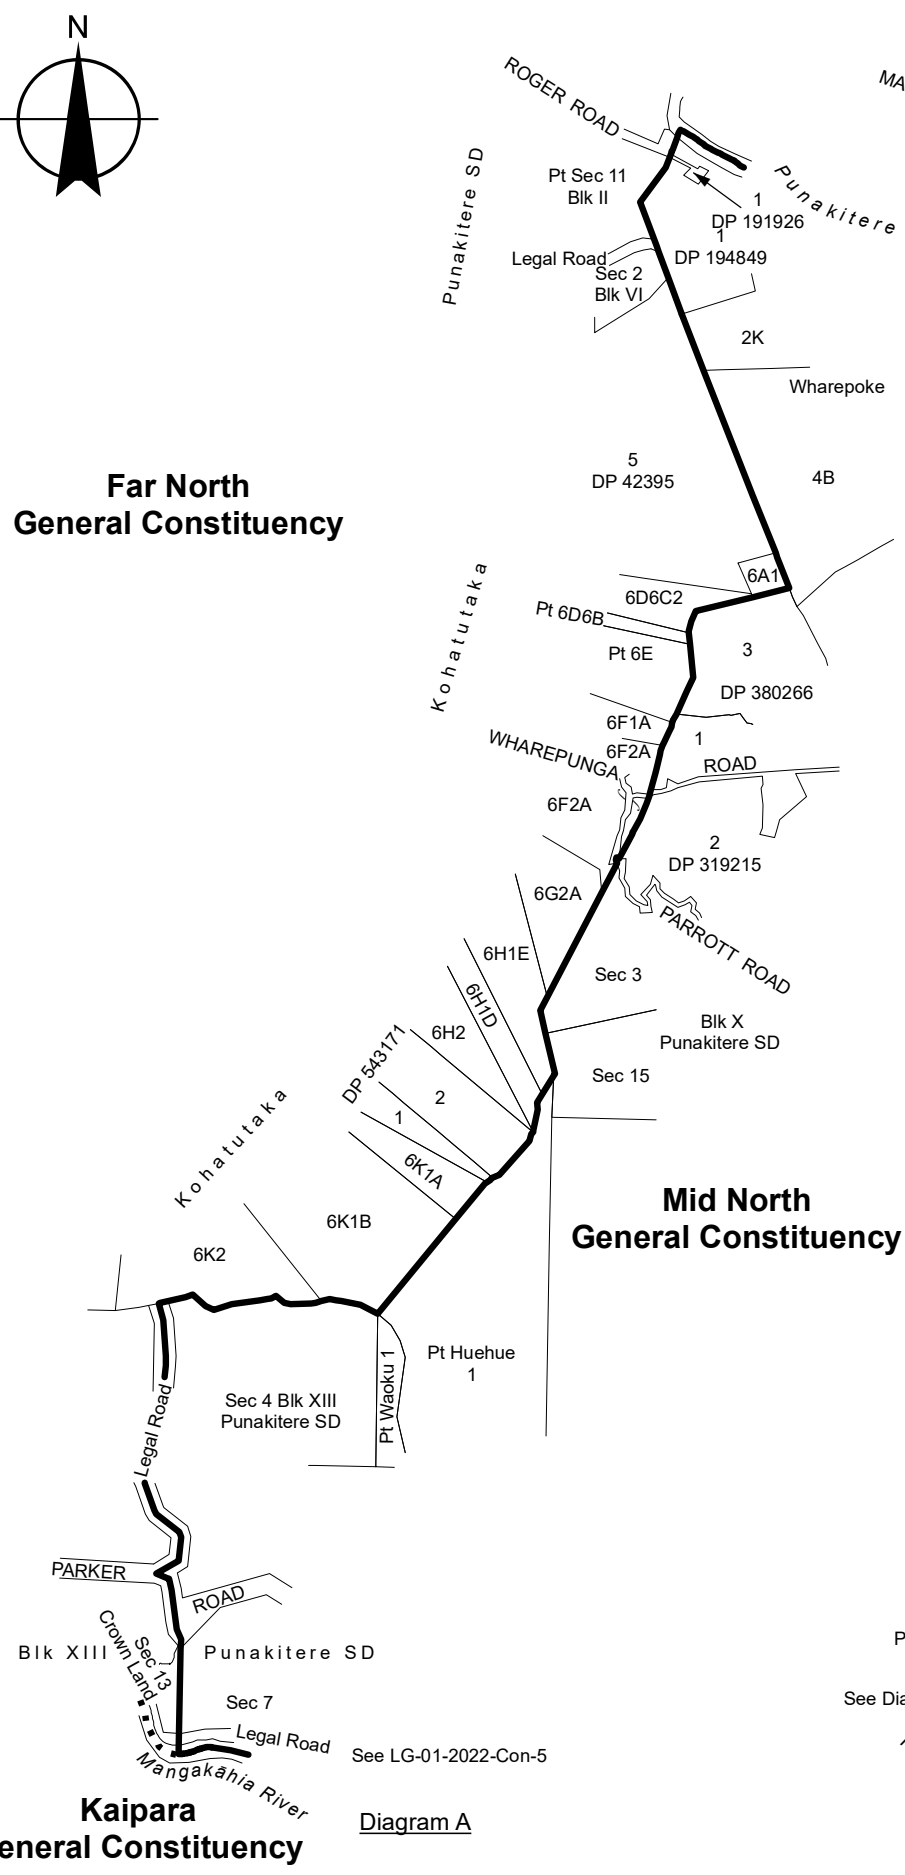

**Far North
General Constituency**

**Kaipara
General Constituency**

Diagram A