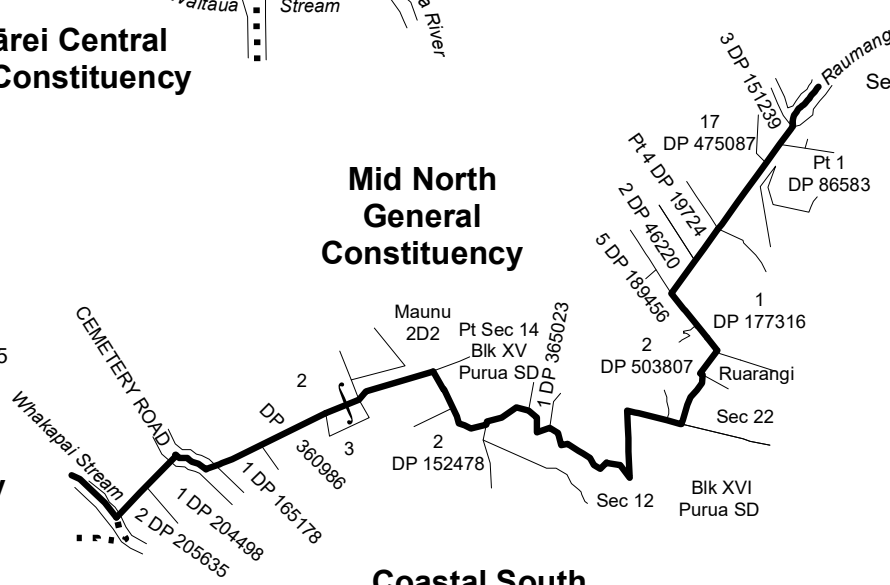

**Mid North
General
Constituency**

**Coastal Central
General
Constituency**

**Whangārei Central
General Constituency**

**Mid North
General
Constituency**

**Kaipara
General
Constituency**

**Coastal South
General
Constituency**

Diagram G

**Coastal Central
General
Constituency**

**Mid North
General
Constituency**

Land District: North Auckland

**NORTHLAND REGION
MID NORTH GENERAL CONSTITUENCY**

TERRITORIAL AUTHORITY: Far North and Whangarei Districts
Compiled by Jacobs New Zealand Limited
Not to Scale Date: July 2022

LG-01-2022-Con-6
Sheet 3 of 3