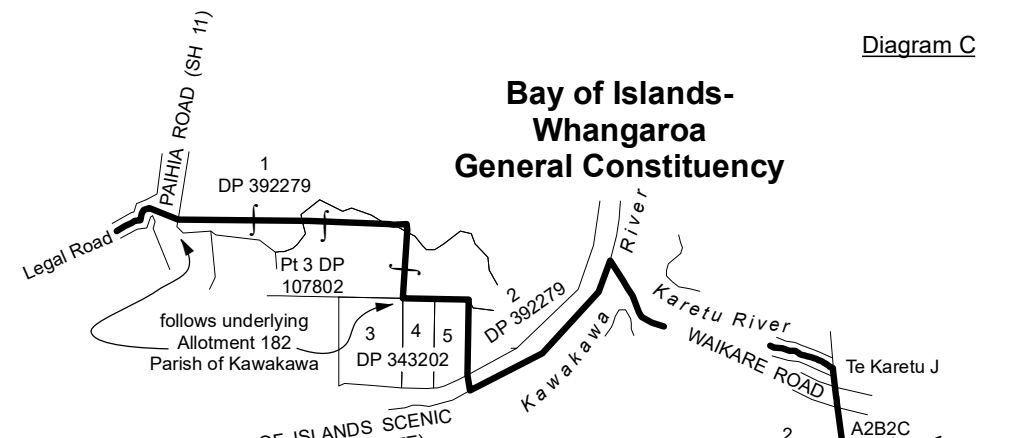

- Notes:
1. Coordinates are in terms of New Zealand Transverse Mercator 2000 (NZTM).
 2. The seaward boundary is the outer limits of the Territorial Sea as defined by section 3 of the Territorial Sea and Exclusive Economic Zone Act 2001.
 3. Where a boundary is shown along a river or road it follows the middle line of the river or legal road unless otherwise shown.

**Bay of Islands-
Whangaroa
General Constituency**

**Bay of Islands-
Whangaroa
General Constituency**

Diagram C

**Mid North
General Constituency**

**Bay of Islands-
Whangaroa
General Constituency**

**Mid North
General Constituency**