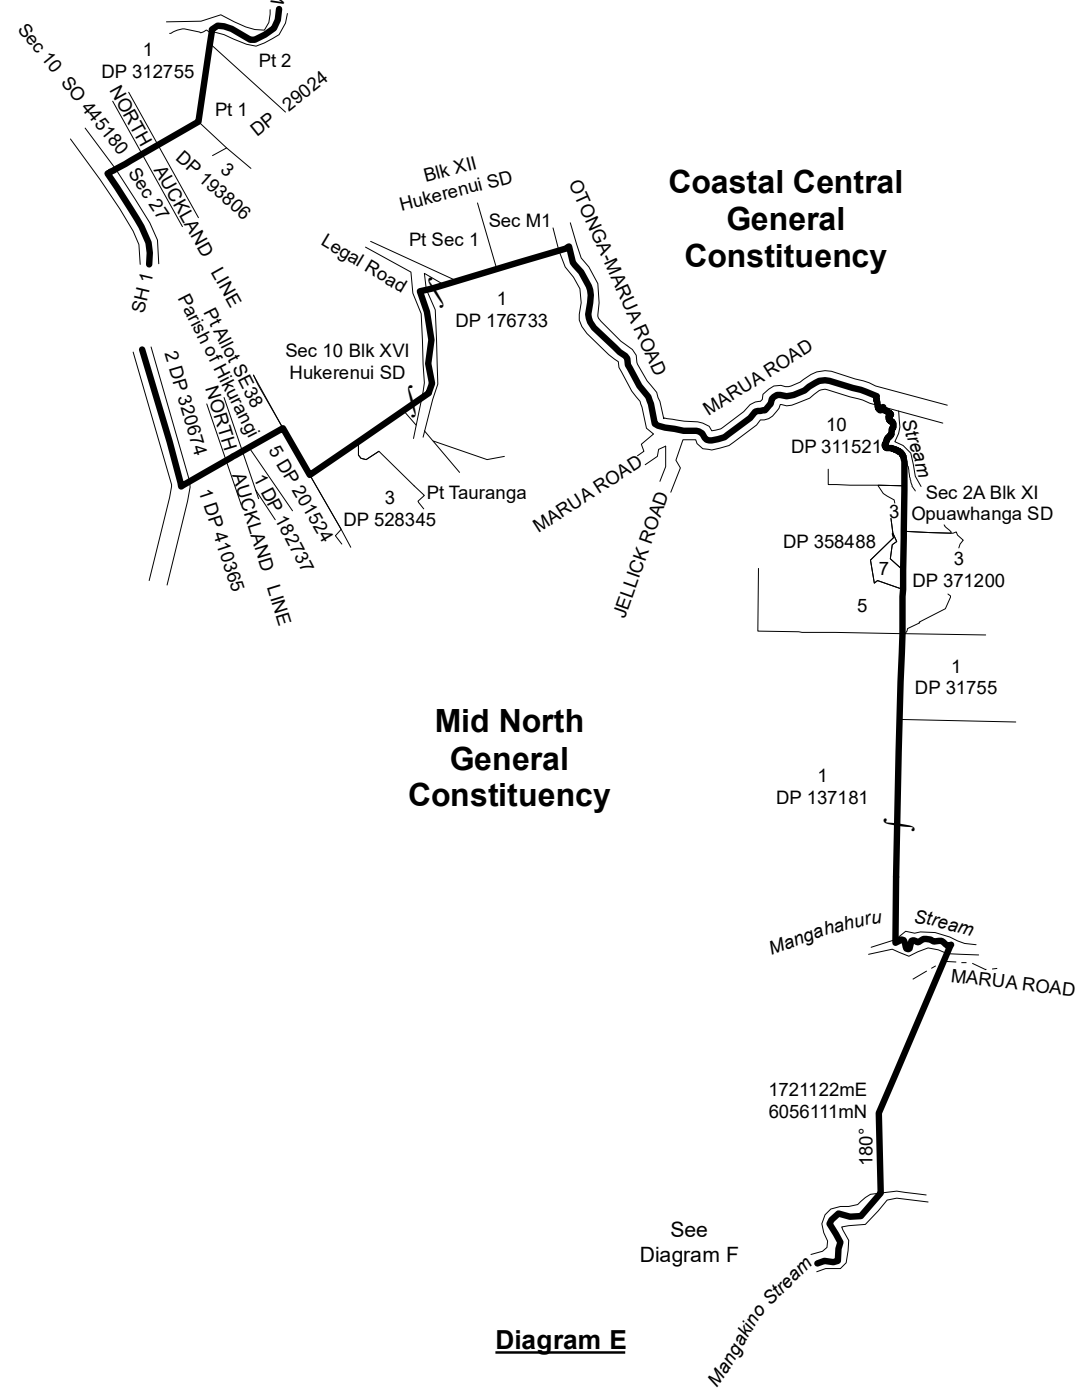

**Coastal Central
General
Constituency**

**Mid North
General
Constituency**

Diagram E