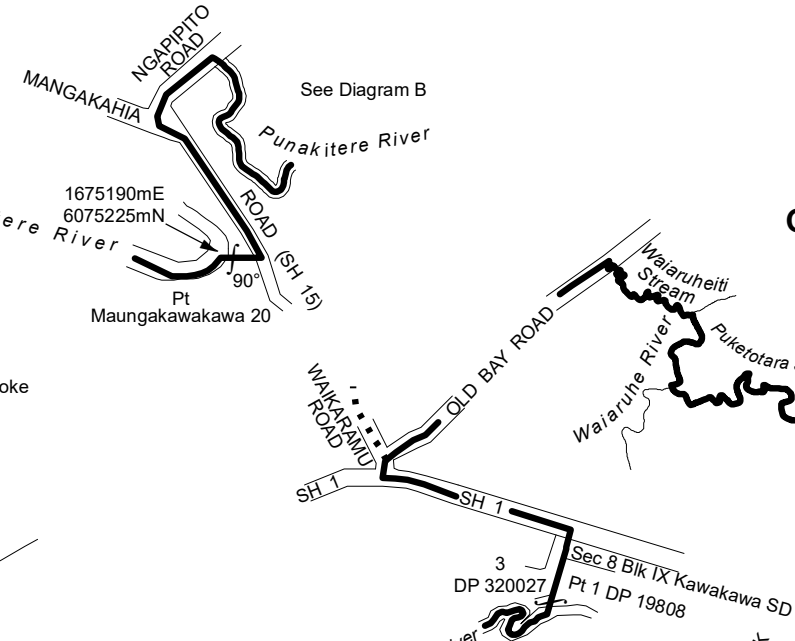

- Notes:
1. Coordinates are in terms of New Zealand Transverse Mercator 2000 (NZTM).
 2. The seaward boundary is the outer limits of the Territorial Sea as defined by section 3 of the Territorial Sea and Exclusive Economic Zone Act 2001.
 3. Where a boundary is shown along a river or road it follows the middle line of the river or legal road unless otherwise shown.

LG-01-2022-Con-6
 Sheet 1 of 3

**Far North
General Constituency**

**Kaipara
General Constituency**

Diagram A

See Diagram B

**Far North
General Constituency**

**Mid North
General Constituency**

Diagram B