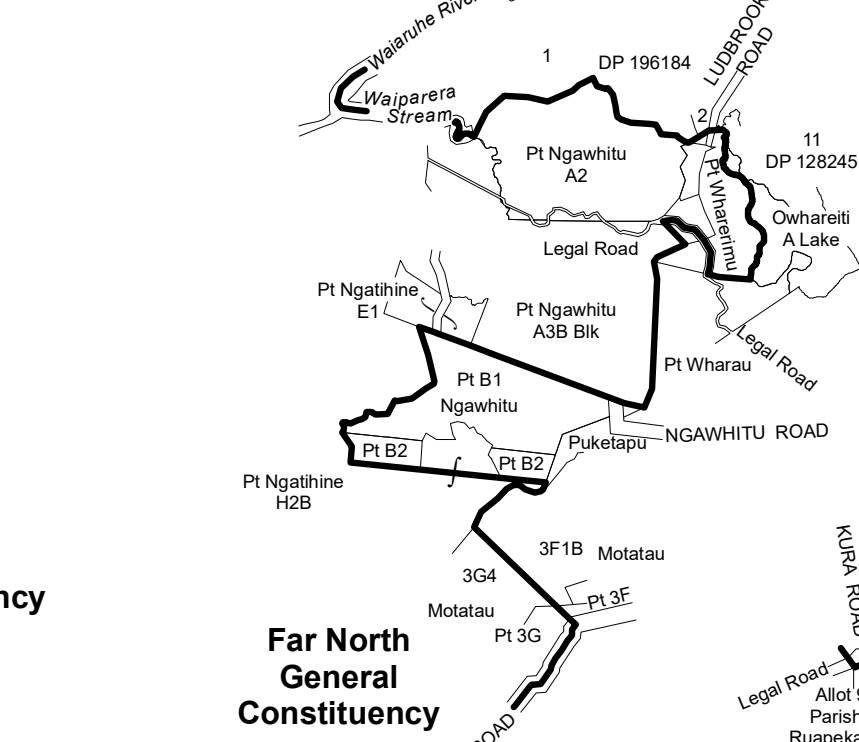

- Notes:
1. Coordinates are in terms of New Zealand Transverse Mercator 2000 (NZTM).
 2. The seaward boundary is the outer limits of the Territorial Sea as defined by section 3 of the Territorial Sea and Exclusive Economic Zone Act 2001.
 3. Where a boundary is shown along a river or road it follows the middle line of the river or legal road unless otherwise shown.

Land District: North Auckland

NORTHLAND REGION
MID NORTH GENERAL CONSTITUENCY

TERRITORIAL AUTHORITY: Far North and Whangārei Districts
 Compiled by Jacobs New Zealand Limited
 Scale 1:225,000 at A3 Date: July 2022

LG-01-2022-Con-6
 Sheet 1 of 3

**Far North
General Constituency**

**Kaipara
General Constituency**

Diagram A

See Diagram B

**Far North
General Constituency**

**Mid North
General Constituency**

Diagram B