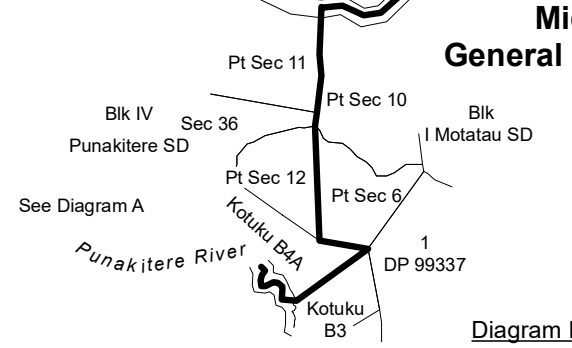

- Notes:
1. Coordinates are in terms of New Zealand Transverse Mercator 2000 (NZTM).
 2. The seaward boundary is the outer limits of the Territorial Sea as defined by section 3 of the Territorial Sea and Exclusive Economic Zone Act 2001.
 3. Where a boundary is shown along a river or road it follows the middle line of the river or legal road unless otherwise shown.

LG-01-2022-Con-6
 Sheet 1 of 3

**Far North
General Constituency**

**Kaipara
General Constituency**

Diagram A

See Diagram B

**Far North
General Constituency**

**Mid North
General Constituency**

Diagram B

**Bay of Islands-
Whangaroa
General Constituency**

**Bay of Islands-
Whangaroa
General Constituency**

Diagram C

**Mid North
General Constituency**

**Bay of Islands-
Whangaroa
General Constituency**

**Mid North
General Constituency**