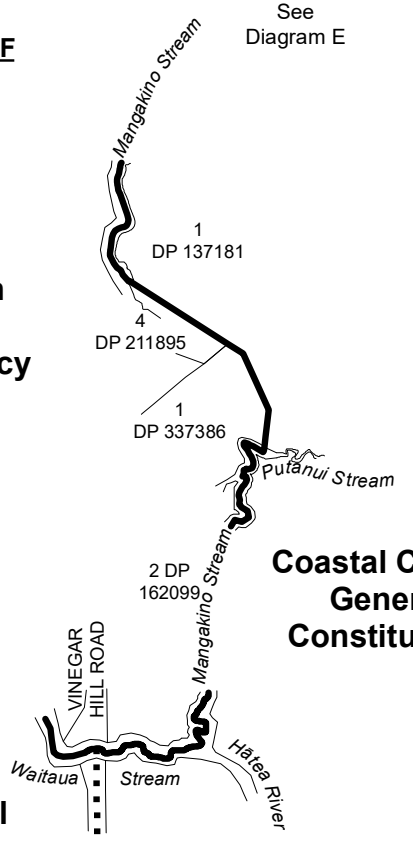

- Notes:
1. Coordinates are in terms of New Zealand Transverse Mercator 2000 (NZTM).
 2. The seaward boundary is the outer limits of the Territorial Sea as defined by section 3 of the Territorial Sea and Exclusive Economic Zone Act 2001.
 3. Where a boundary is shown along a river or road it follows the middle line of the river or legal road unless otherwise shown.

LG-01-2022-Con-6
Sheet 2 of 3

File IZ049800

Diagram F

**Mid North
General
Constituency**

**Coastal Central
General
Constituency**

**Whangārei Central
General Constituency**

**Mid North
General
Constituency**