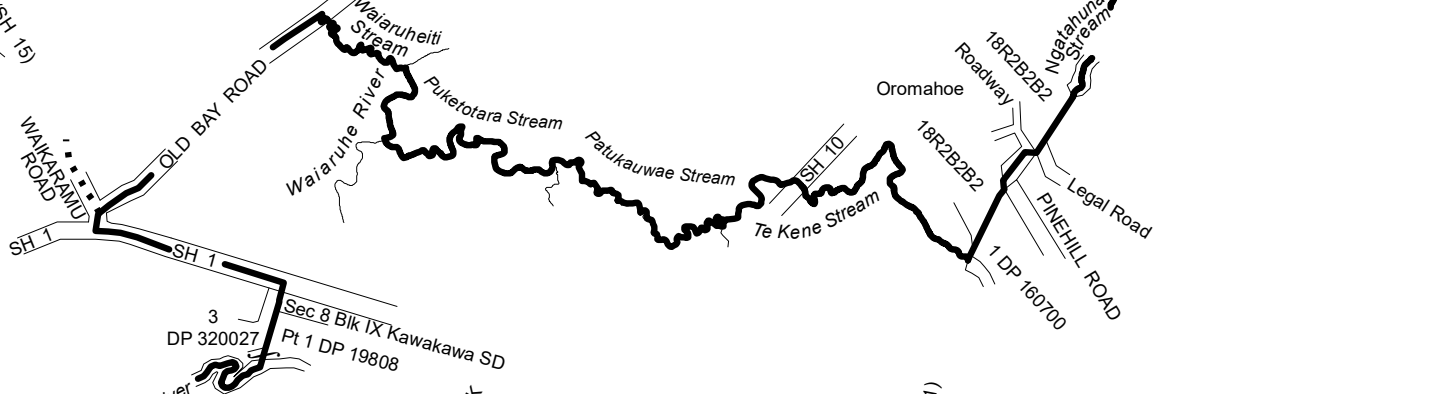

**Bay of Islands-
Whangaroa
General Constituency**