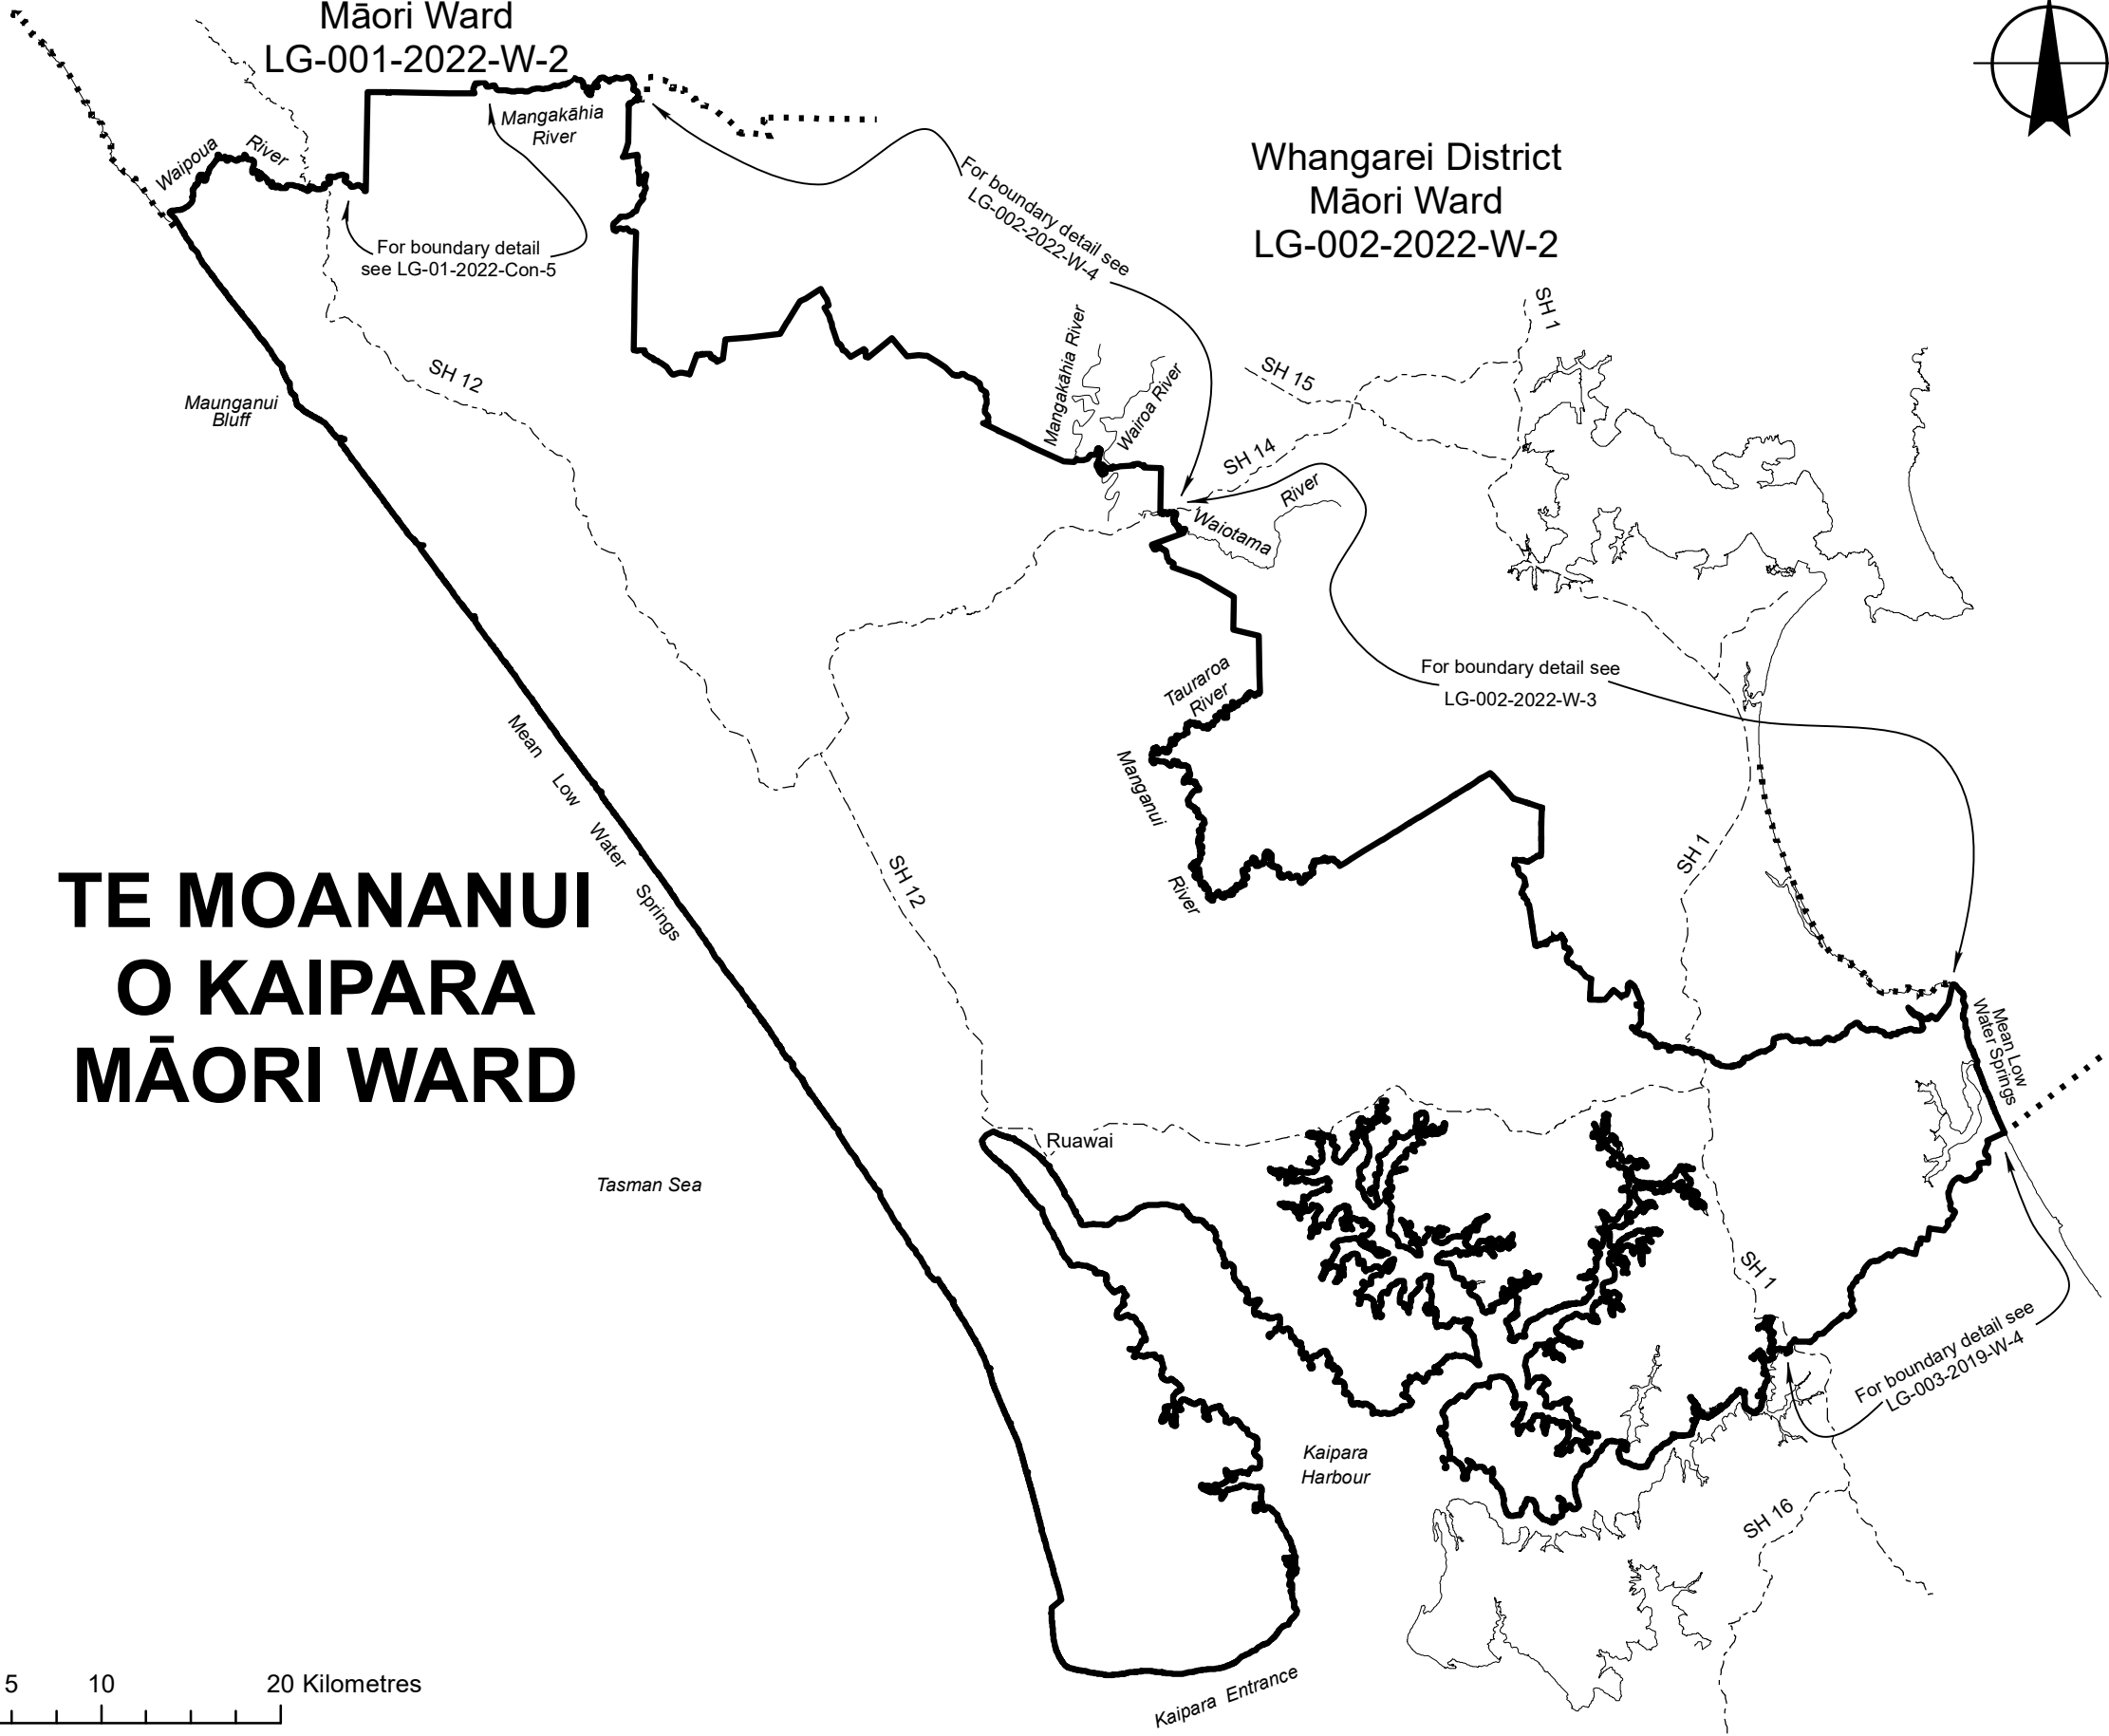

Ngā Tai o Tokerau  
Māori Ward  
LG-001-2022-W-2

Whangarei District  
Māori Ward  
LG-002-2022-W-2

Notes:

1. Coordinates are in terms of New Zealand Transverse Mercator 2000 (NZTM).
2. Where a boundary is shown along a river or road it follows the middle line of the river or legal road unless otherwise shown.
3. All seaward boundaries follow Mean Low Water Springs but cross the mouths of all rivers, streams, inlets and estuaries except where shown otherwise.

# TE MOANANUI O KAIPARA MĀORI WARD

0 5 10 20 Kilometres

Land District: North Auckland

## KAIPARA DISTRICT TE MOANANUI O KAIPARA MĀORI WARD

TERRITORIAL AUTHORITY: Kaipara District  
Compiled by Jacobs New Zealand Limited  
Scale 1:400,000 at A3 Date July 2022

**LG-003-2022-W-2**