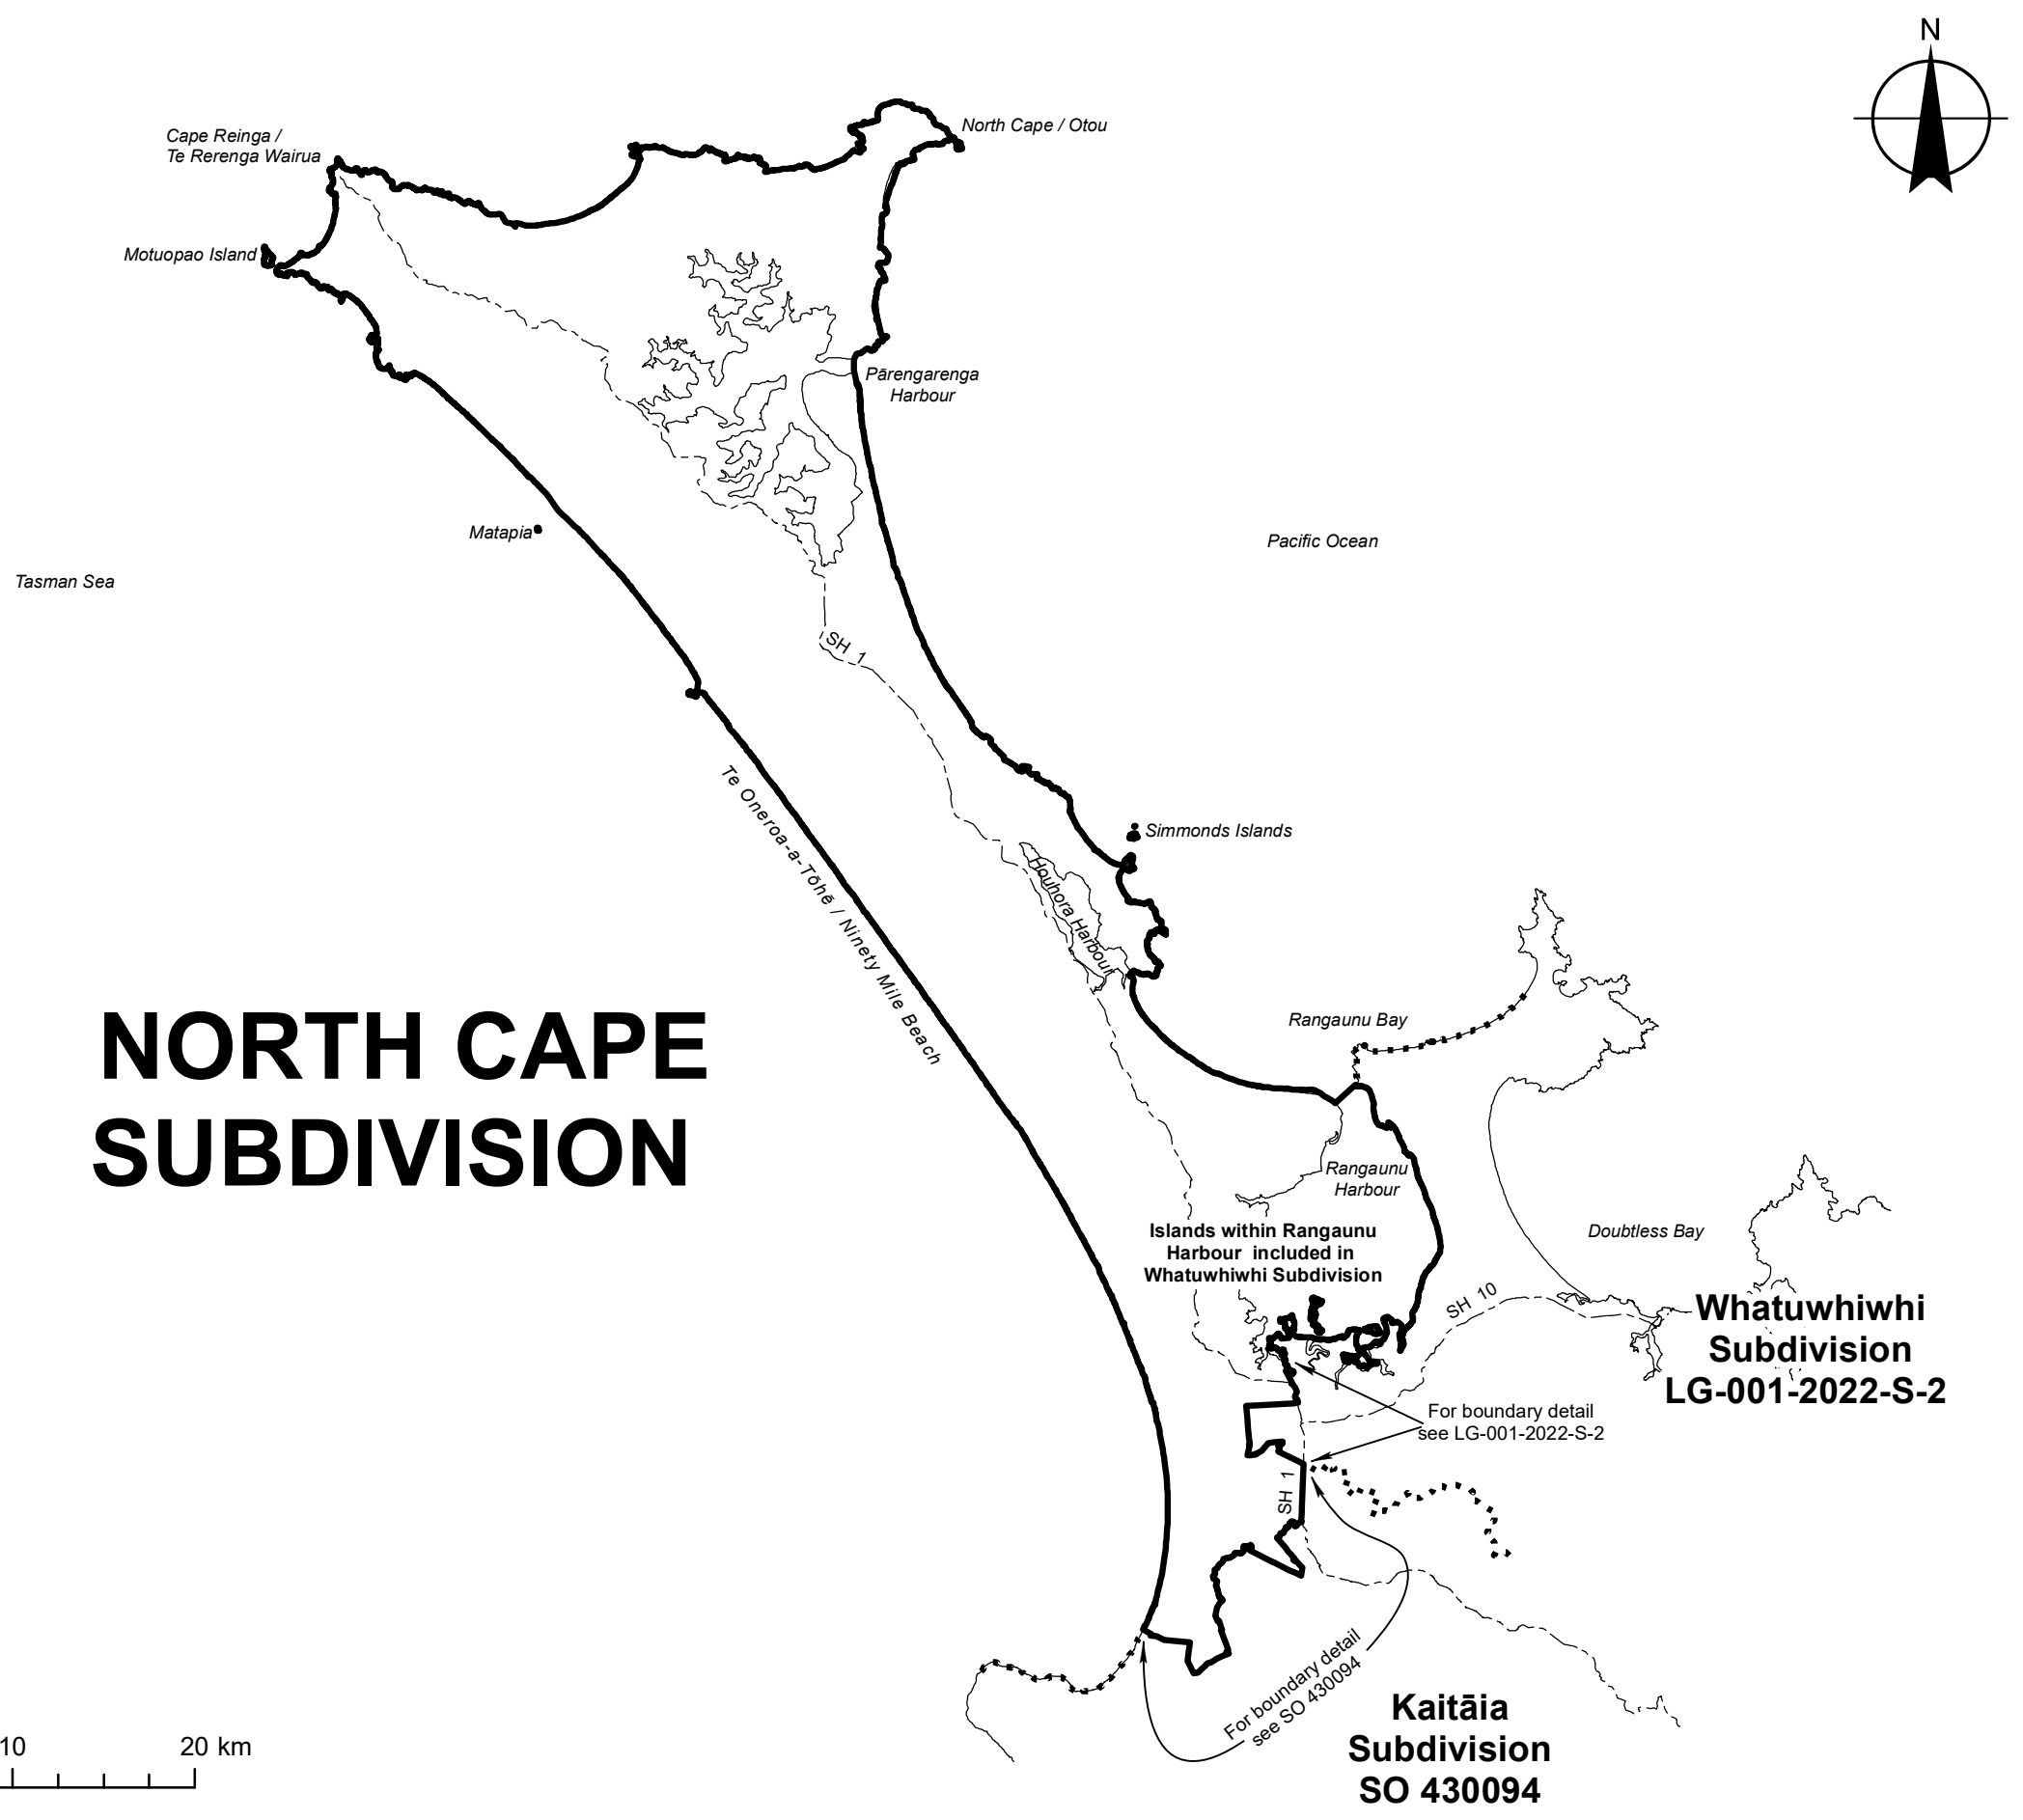

NORTH CAPE SUBDIVISION

- Notes:
1. Coordinates are in terms of New Zealand Transverse Mercator 2000 (NZTM).
 2. Where a boundary is shown along a river or road it follows the middle line of the physical river or legal road unless otherwise shown.
 3. All seaward boundaries follow mean High Water mark but cross the mouths of all rivers, streams, inlets and estuaries unless otherwise shown.
 4. All adjacent islands and islets are included in the Subdivision.

Land District: North Auckland

FAR NORTH DISTRICT NORTH CAPE SUBDIVISION

TERRITORIAL AUTHORITY: Far North District
 Compiled by Jacobs New Zealand Limited
 Scale 1:400,000 at A3 Date: August 2022

LG-001-2022-S-1