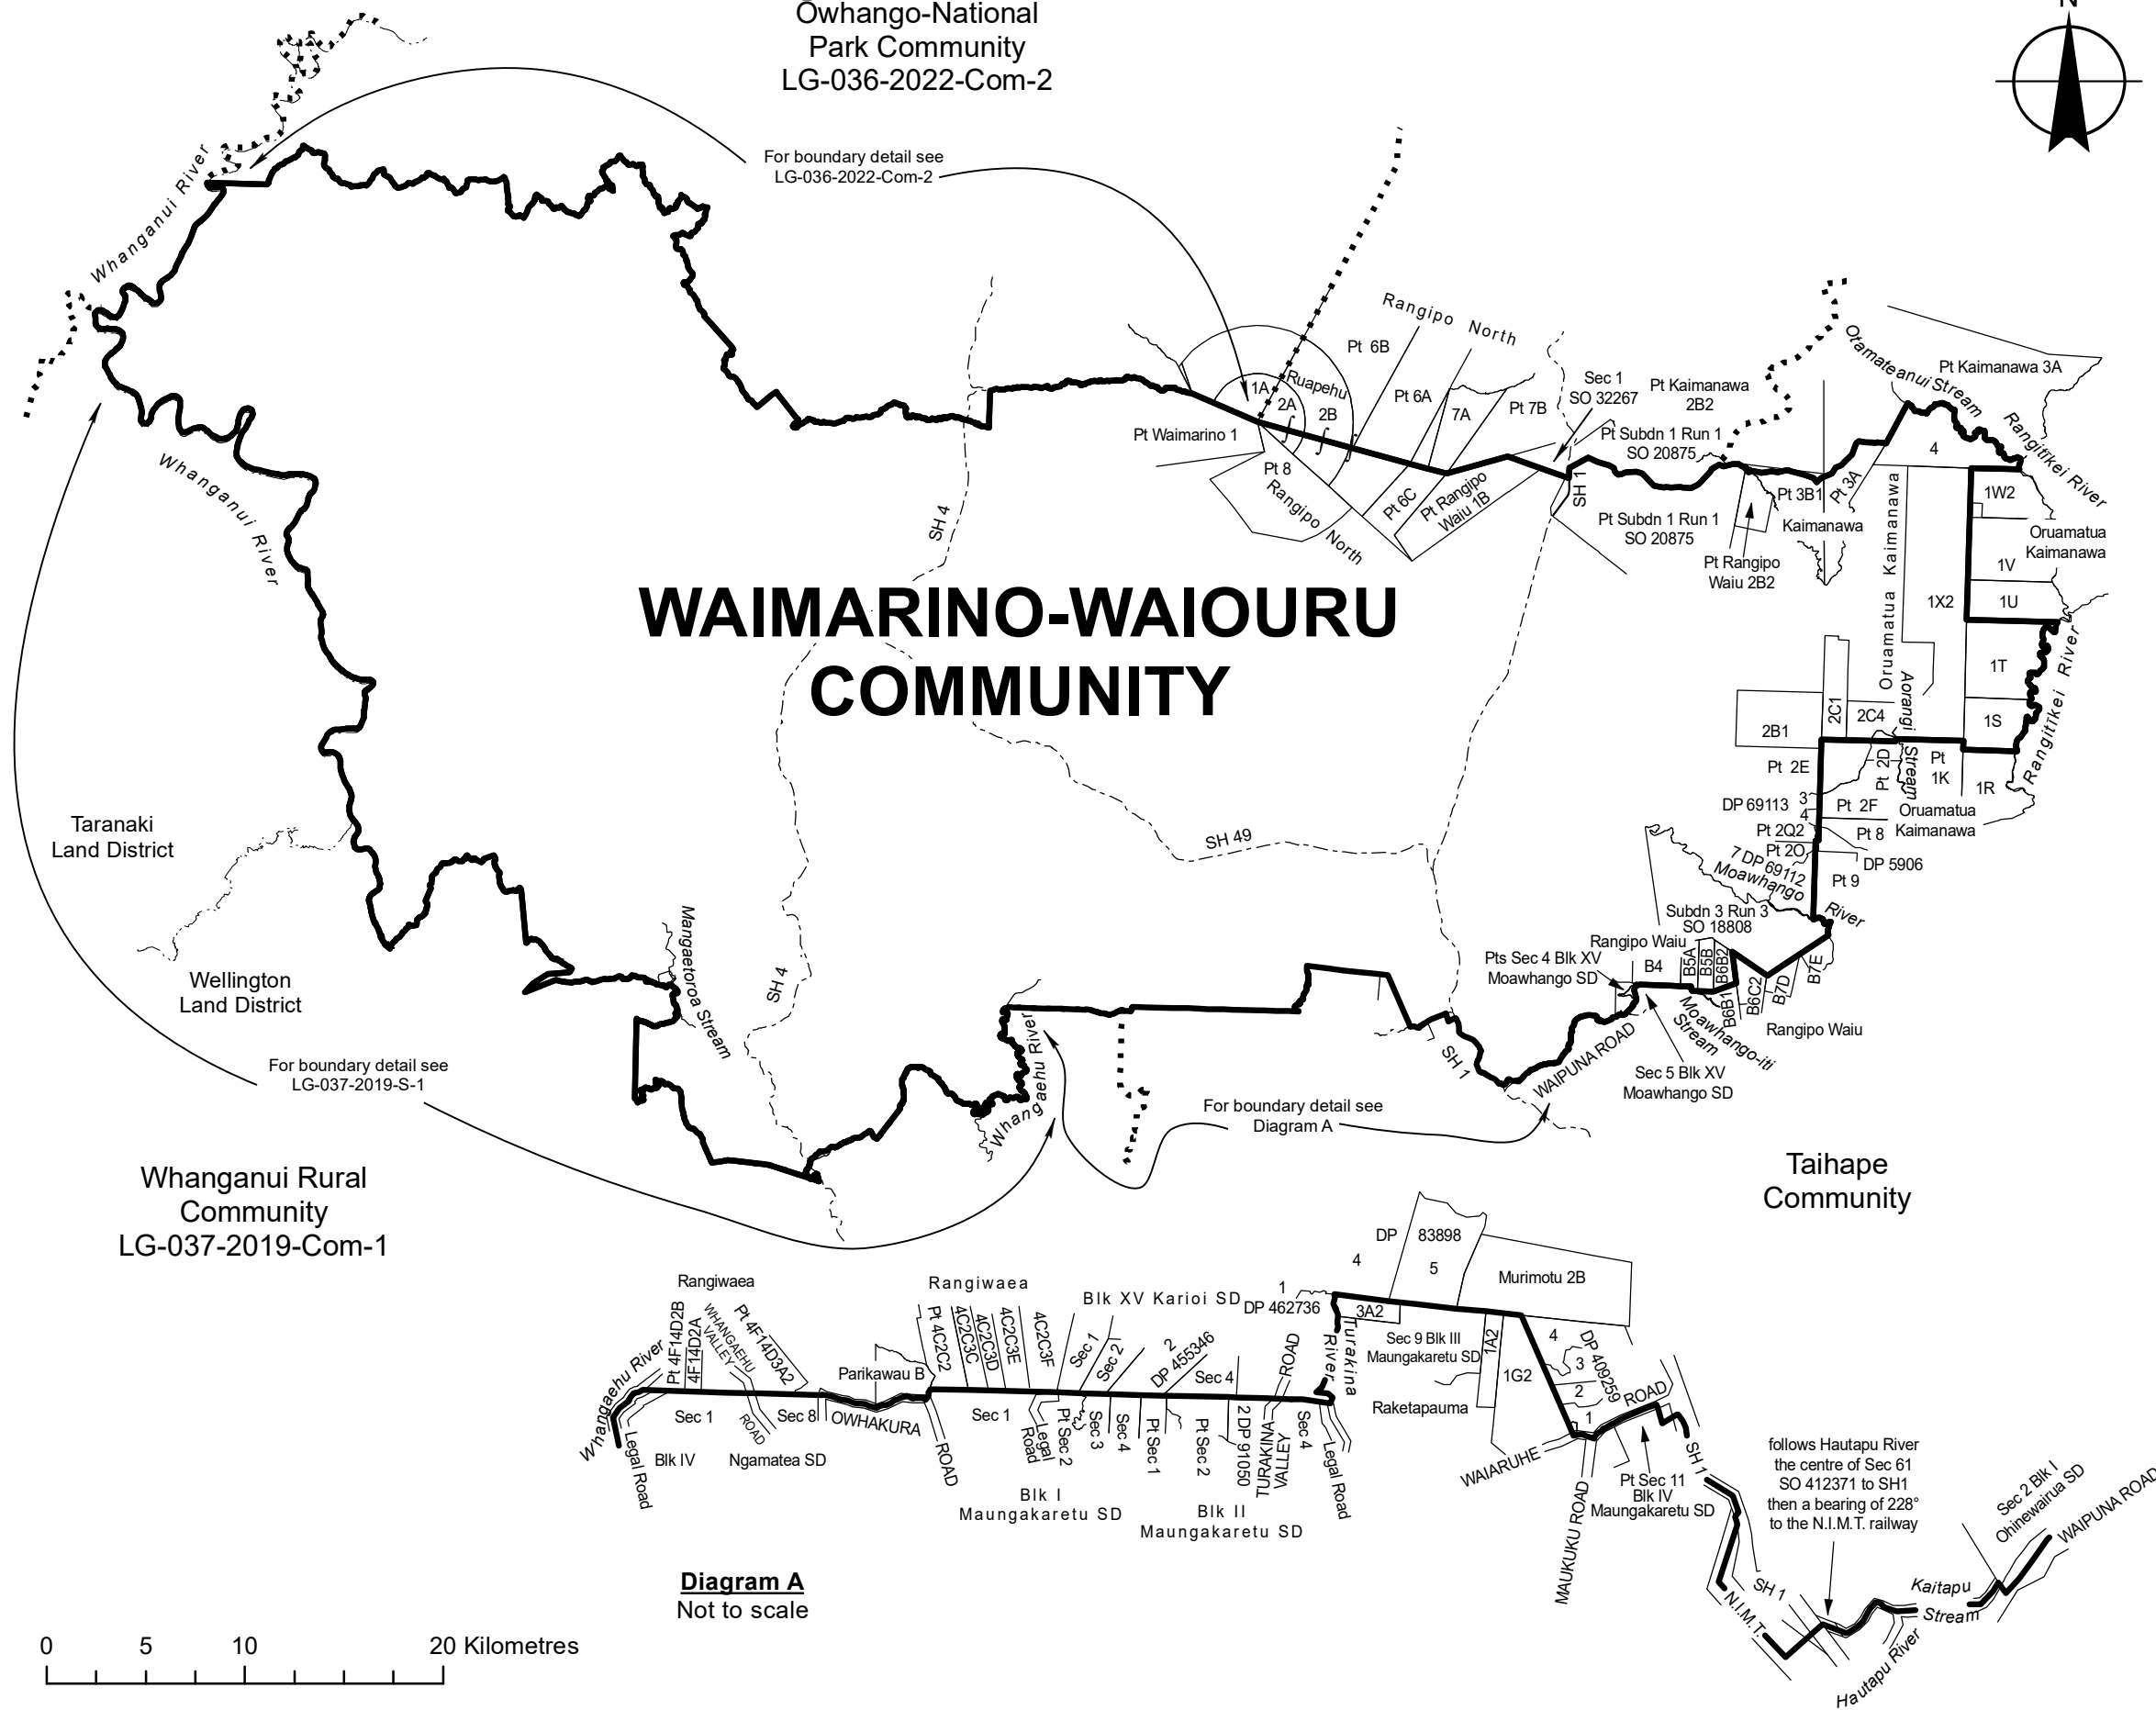

Notes:

1. Coordinates are in terms of New Zealand Transverse Mercator 2000 (NZTM).
2. Where a boundary is shown along a river or road it follows the middle line of the physical river or legal road unless otherwise shown.

WAIMARINO-WAIOURU COMMUNITY

Diagram A
Not to scale

Land District: Wellington

RUAPEHU DISTRICT WAIMARINO-WAIOURU COMMUNITY

TERRITORIAL AUTHORITY: Ruapehu District

Compiled by Jacobs New Zealand Limited

Scale 1:350,000 at A3