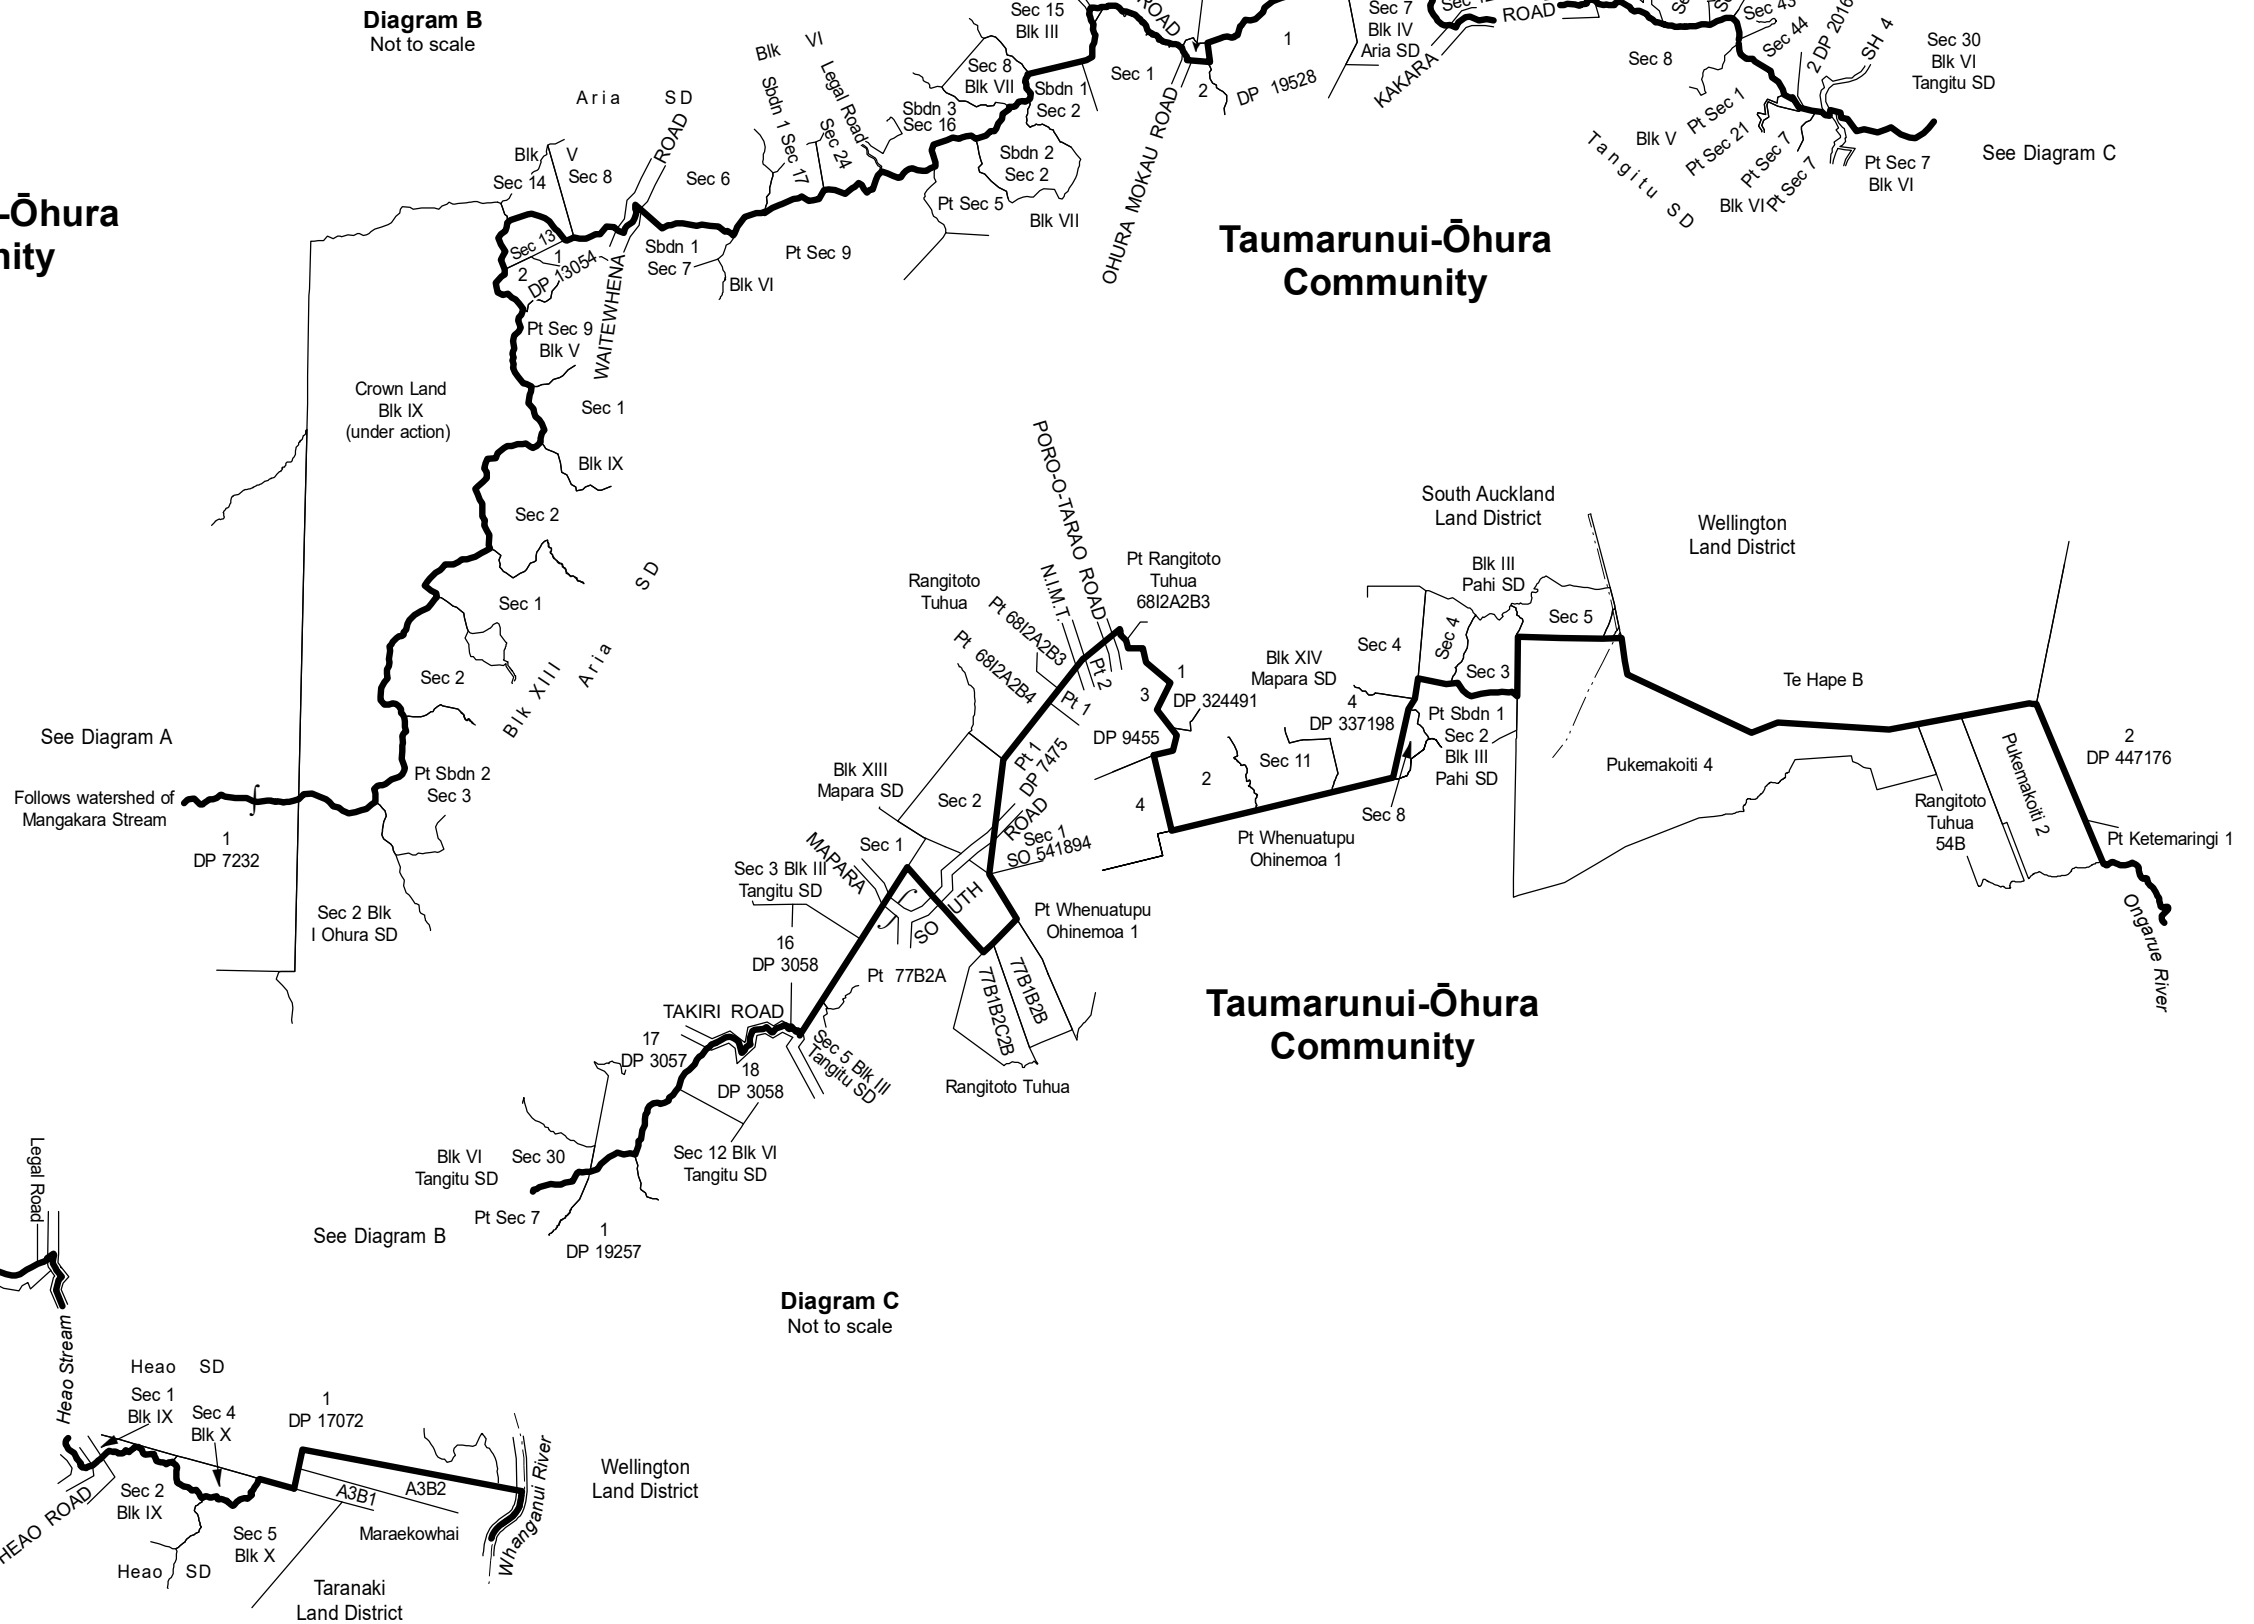

- Notes:
1. Coordinates are in terms of New Zealand Transverse Mercator 2000 (NZTM).
 2. Where a boundary is shown along a river or road it follows the middle line of the physical river or legal road unless otherwise shown.

Land District: South Auckland,
Wellington and Taranaki

RUAPEHU DISTRICT

TAUMARUNUI-ŌHURA COMMUNITY

TERRITORIAL AUTHORITY: Ruapehu District
 Compiled by Jacobs New Zealand Limited
 Scale 1:275,000 at A3 Date: June 2022

LG-036-2022-Com-1
Sheet 1 of 2

Diagram A
Not to scale

See Diagram B

Diagram B
Not to scale

See Diagram C

Land District: Wellington and Taranaki

RUAPEHU DISTRICT

TAUMARUNUI-ŌHURA COMMUNITY

TERRITORIAL AUTHORITY: Ruapehu District

Compiled by Jacobs New Zealand Limited

Not to scale

Date: June 2022

LG-036-2022-Com-1

Sheet 2 of 2