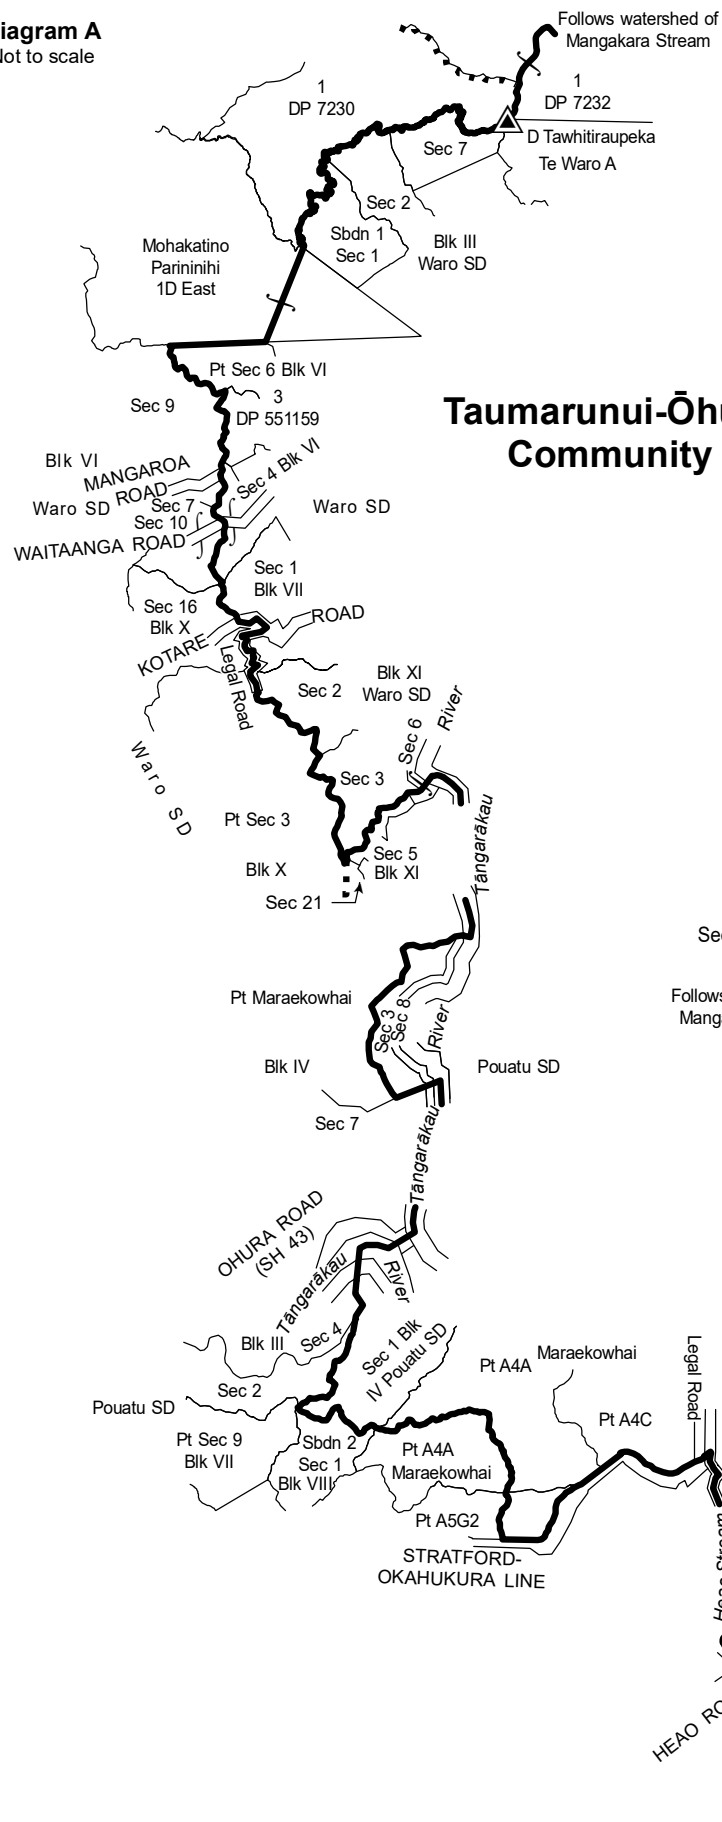

- Notes:
1. Coordinates are in terms of New Zealand Transverse Mercator 2000 (NZTM).
 2. Where a boundary is shown along a river or road it follows the middle line of the physical river or legal road unless otherwise shown.

Land District: South Auckland,
Wellington and Taranaki

RUAPEHU DISTRICT

TAUMARUNUI-ŌHURA COMMUNITY

TERRITORIAL AUTHORITY: Ruapehu District
 Compiled by Jacobs New Zealand Limited
 Scale 1:275,000 at A3 Date: June 2022

LG-036-2022-Com-1
Sheet 1 of 2

Diagram A
Not to scale

See Diagram B

Diagram B
Not to scale

See Diagram C

Land District: Wellington and Taranaki

RUAPEHU DISTRICT

TAUMARUNUI-ŌHURA COMMUNITY