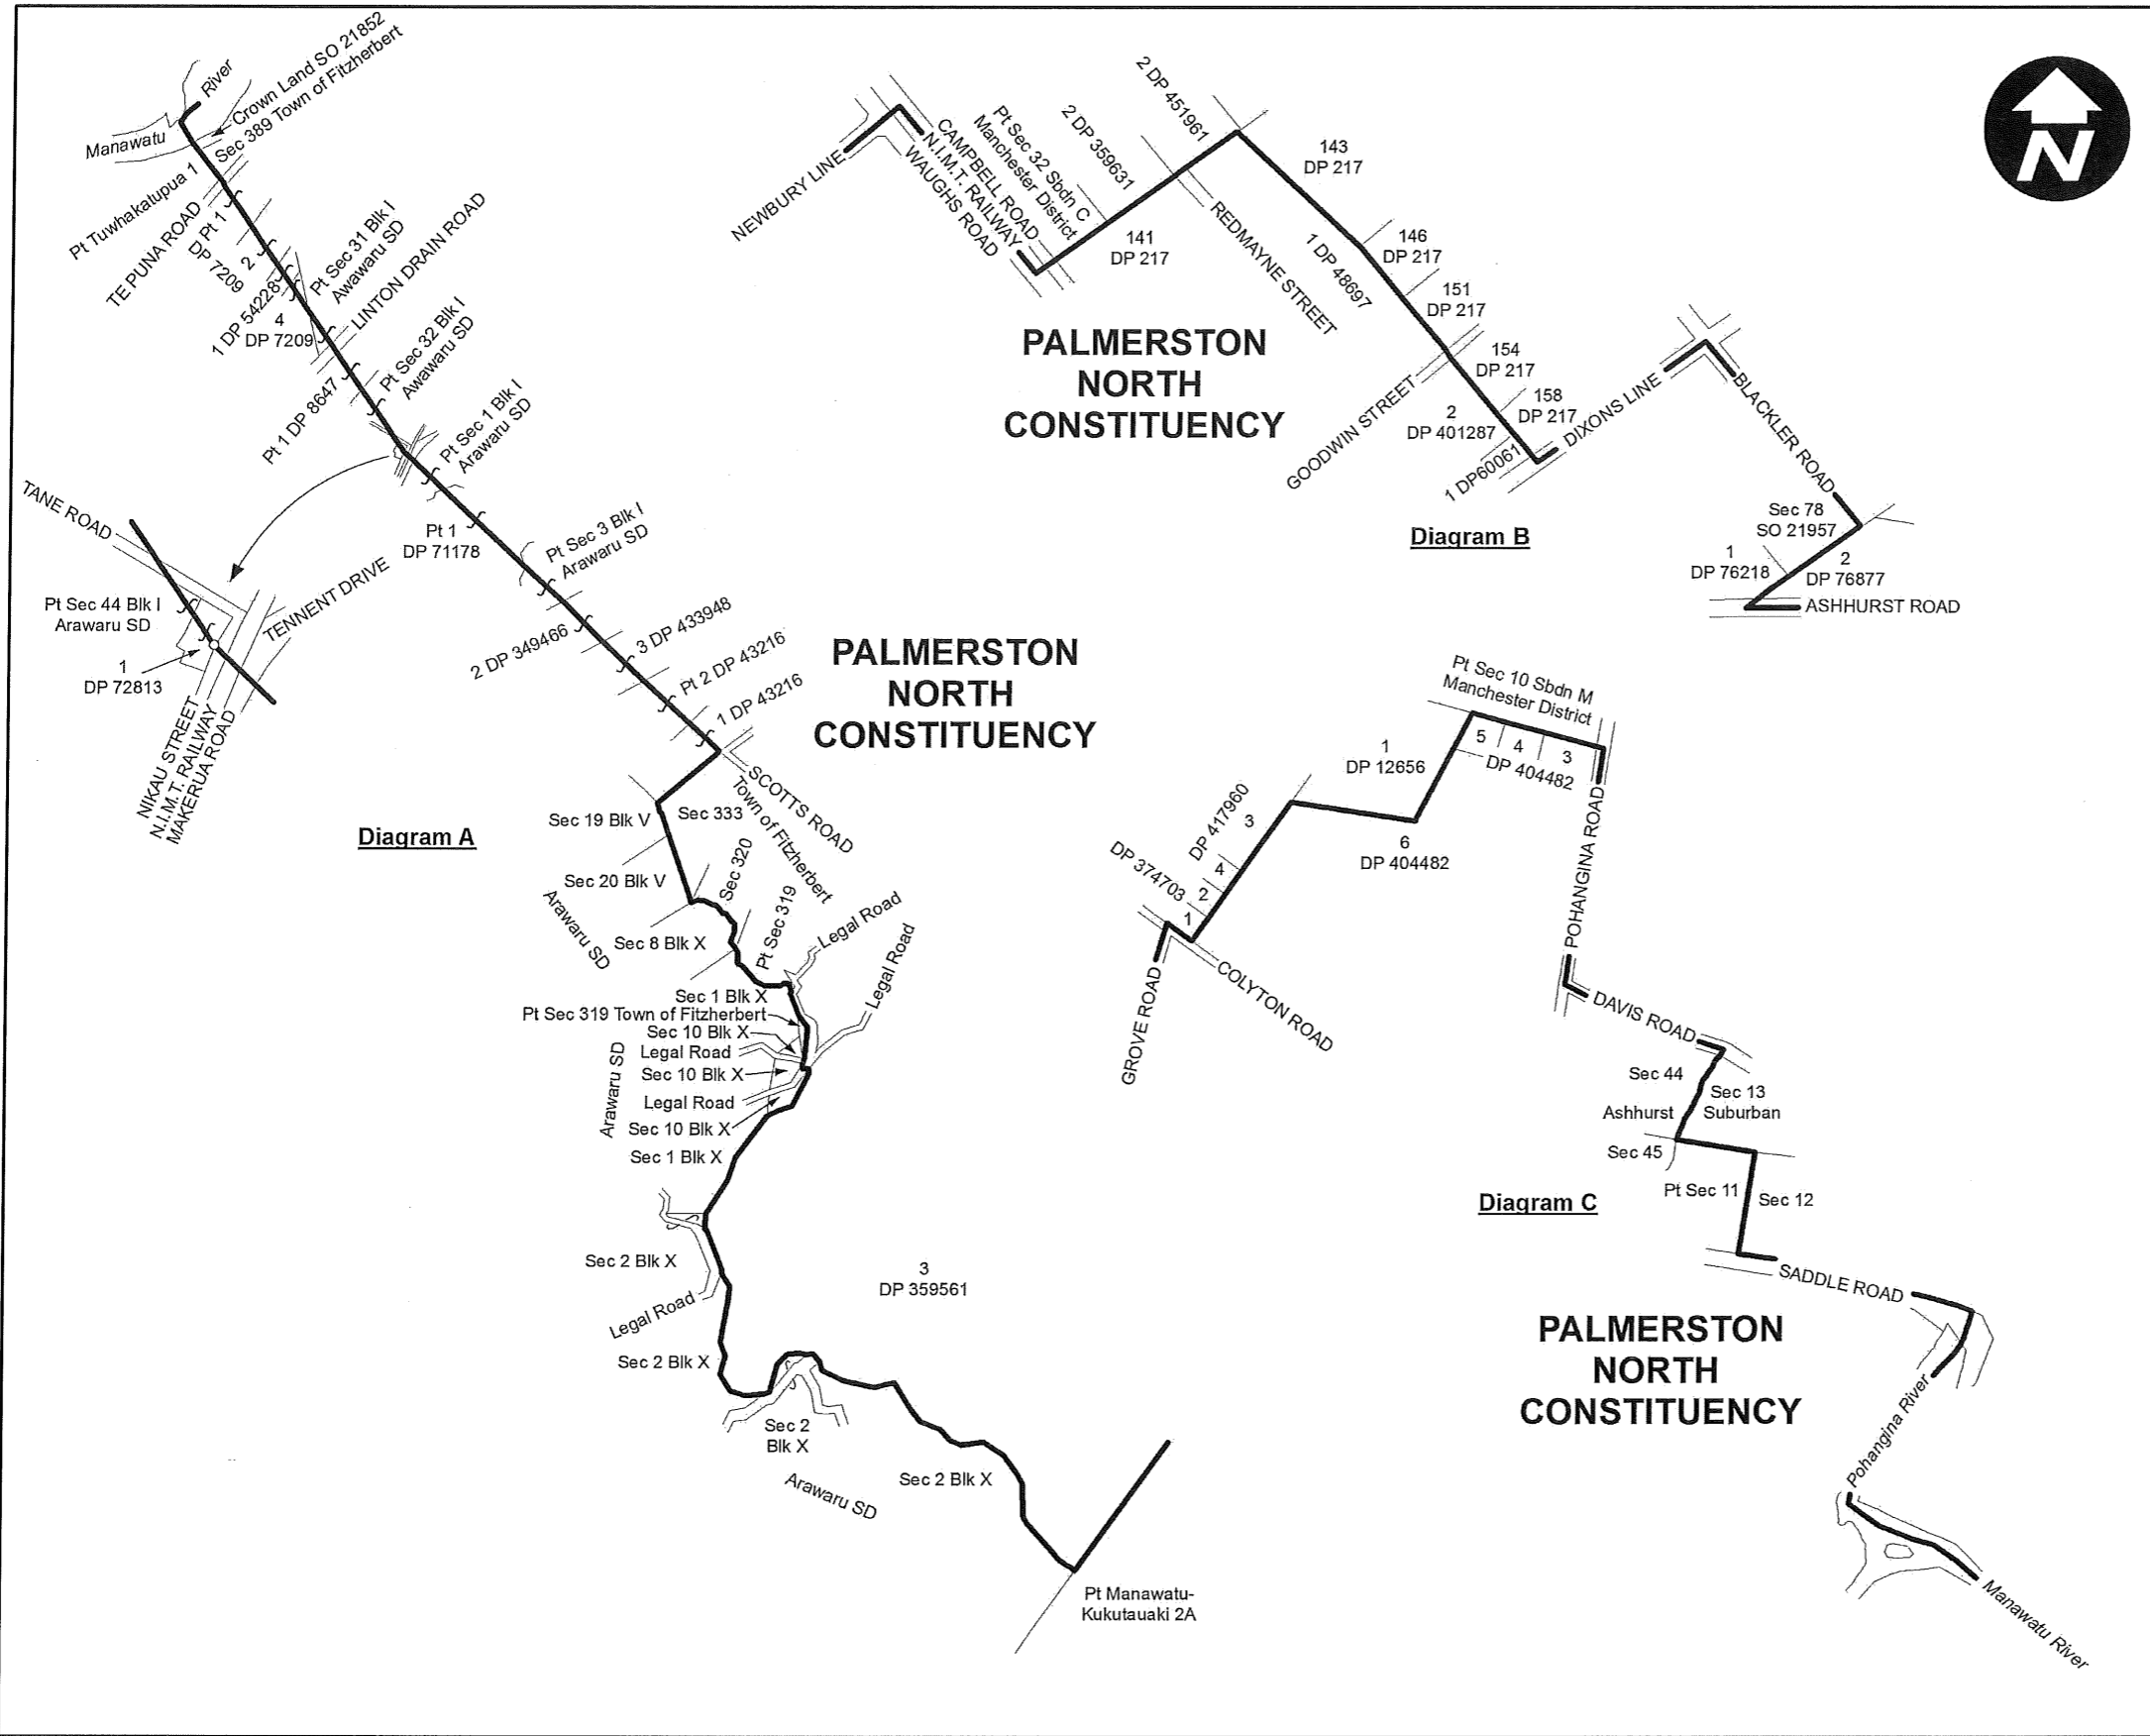

- Notes:
1. Coordinates are in terms of New Zealand Transverse Mercator 2000 (NZTM).
 2. Where a boundary is shown along a river or road it follows the middle line of the river or legal road unless otherwise shown.

Land District: Wellington

File AE04328

PALMERSTON NORTH CONSTITUENCY

TERRITORIAL AUTHORITY: Palmerston North City
 Compiled by Sinclair Knight Merz Ltd
 Scale 1:120,200 at A3 Date June 2013

LG-08-2013-Con-3
 Sheet 1 of 2

Notes:

Land District: Wellington

PALMERSTON NORTH CONSTITUENCY

TERRITORIAL AUTHORITY: Palmerston North City
Compiled by Sinclair Knight Merz Ltd
Scale: Not to Scale Date June 2013

LG-08-2013-Con-3
Sheet 2 of 2