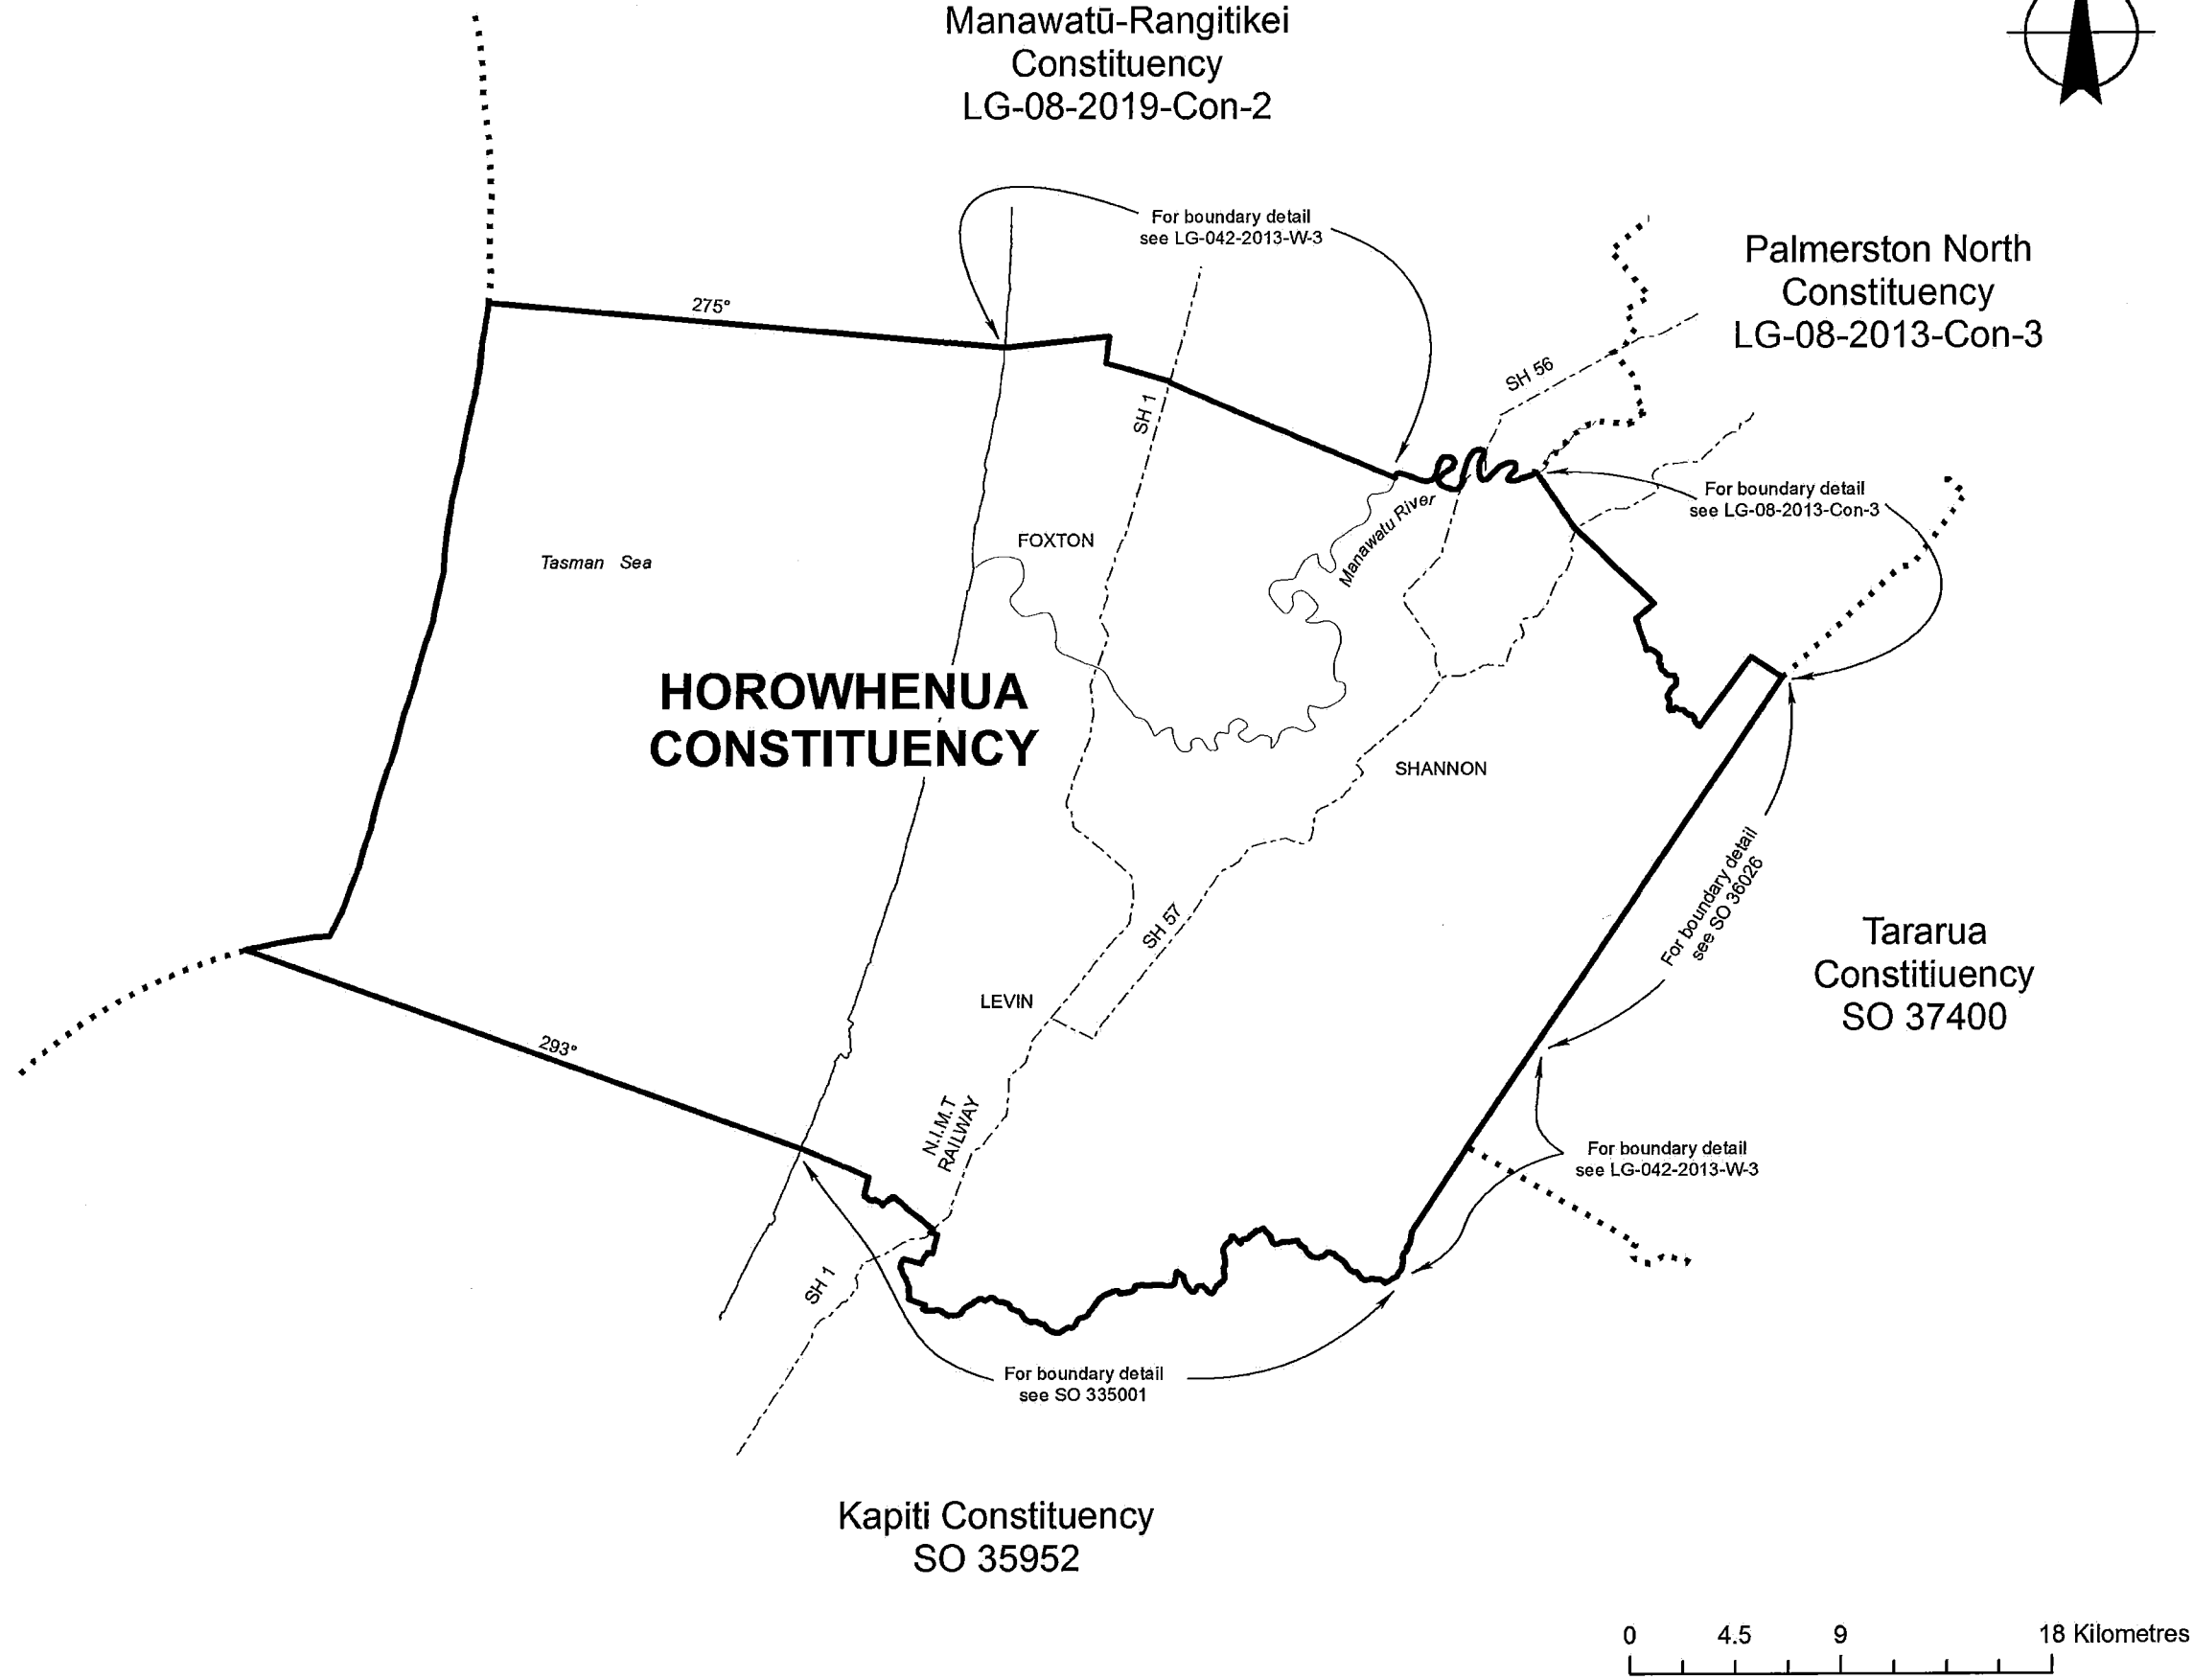

Manawatū-Rangitikei
Constituency
LG-08-2019-Con-2

Notes:

1. Coordinates are in terms of New Zealand Transverse Mercator 2000 (NZTM).
2. The seaward boundary is the outer limits of the Territorial Sea as defined by section 3 of the Territorial Sea and Exclusive Economic Zone Act 2001.
3. Where a boundary is shown along a river, railway or road it follows the middle line of the river, railway or legal road unless otherwise shown.

Palmerston North
Constituency
LG-08-2013-Con-3

Tararua
Constituency
SO 37400

Kapiti Constituency
SO 35952

**HOROWHENUA
CONSTITUENCY**

Land District: Hawkes Bay, South Auckland,
Taranaki and Wellington

**HOROWHENUA
CONSTITUENCY**

TERRITORIAL AUTHORITY: Horowhenua, Manawatu
Rangitikei, Ruapehu, Stratford, Tararua, Taupo, Wanganui,
Waitomo Districts and Palmerston North City
Compiled by Jacobs New Zealand Limited
Scale 1:300,000 at A3 Date May 2019