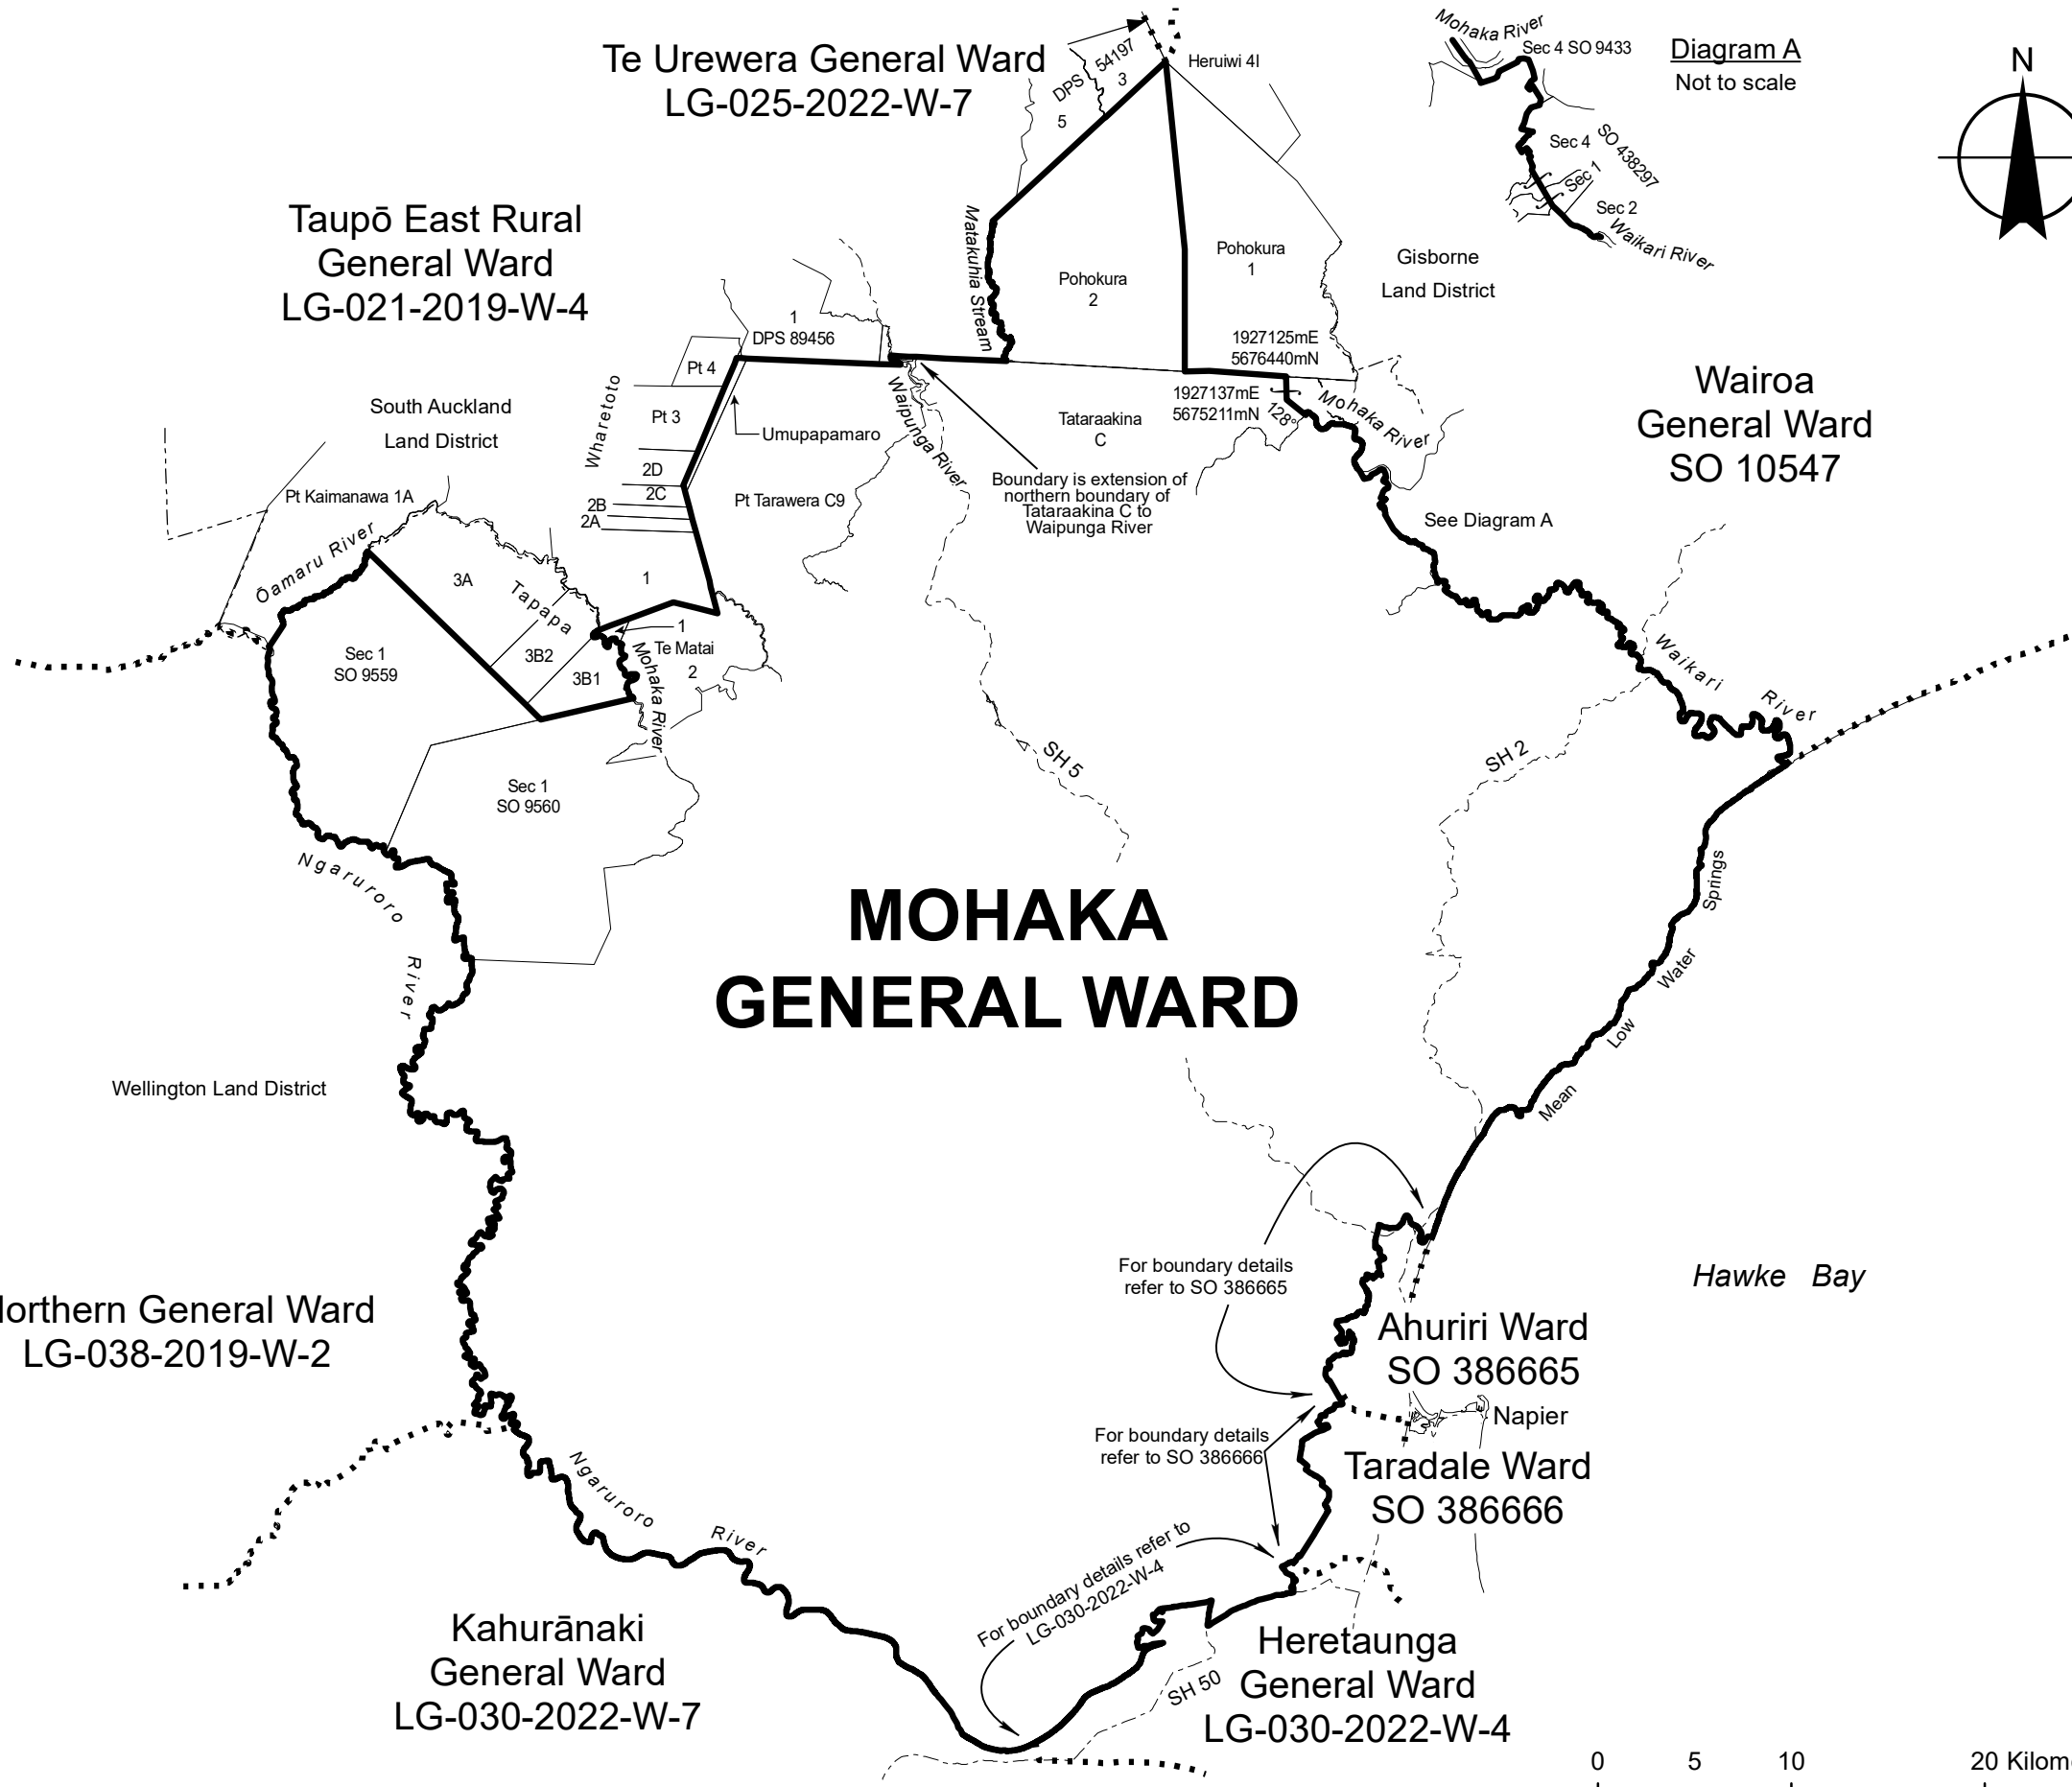

Heretaunga
General Ward
LG-030-2022-W-4

Ahuriri Ward
SO 386665

Taradale Ward
SO 386666

Hawke Bay

Diagram A
Not to scale

Notes:

1. Coordinates are in terms of New Zealand Transverse Mercator 2000 (NZTM).
2. Where a boundary is shown along a river or road it follows the middle line of the river or legal road unless otherwise shown.
3. All seaward boundaries follow Mean Low Water Springs but cross the mouths of all rivers, streams, inlets and estuaries except where shown otherwise.

Land District: Hawkes Bay &
South Auckland

HASTINGS DISTRICT MOHAKA GENERAL WARD

TERRITORIAL AUTHORITY: Hastings District
Compiled by Jacobs New Zealand Limited
Scale 1:375,000 at A3 Date May 2022

LG-030-2022-W-3