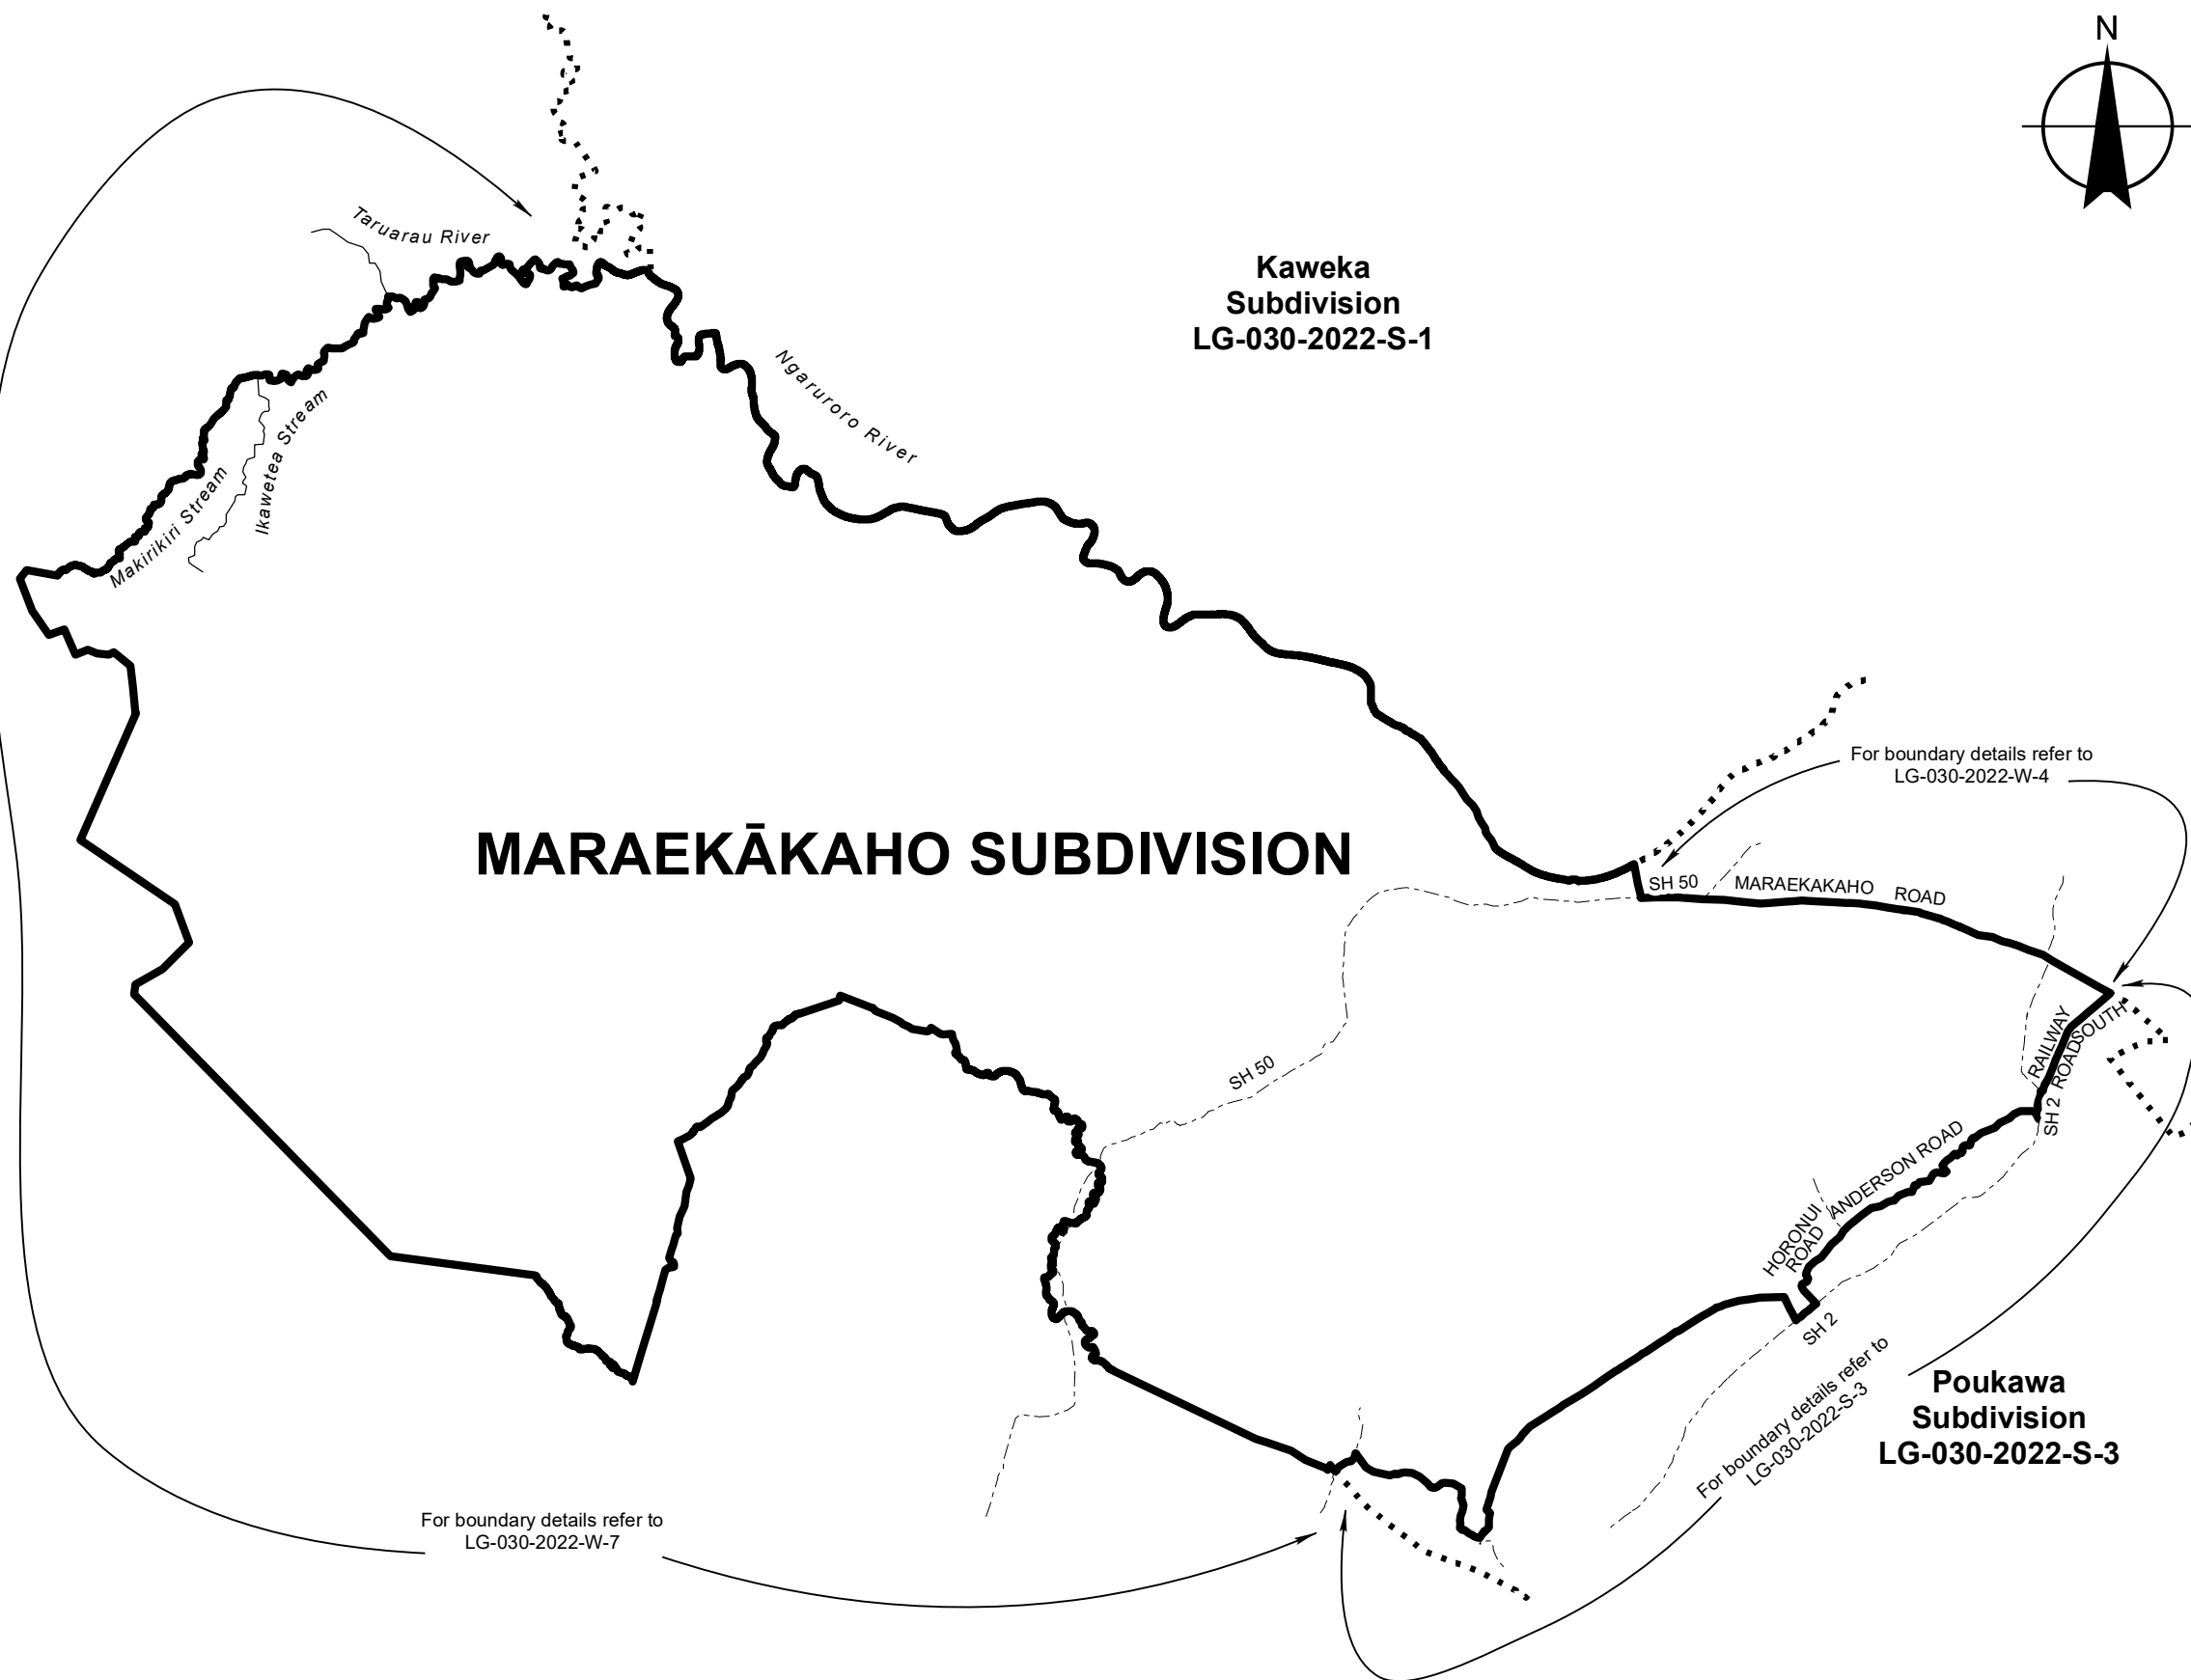

**Kaweka  
Subdivision  
LG-030-2022-S-1**

# MARAEKĀKAHO SUBDIVISION

**Poukawa  
Subdivision  
LG-030-2022-S-3**

Notes:

1. Coordinates are in terms of New Zealand Transverse Mercator 2000 (NZTM).
2. Where a boundary is shown along a river or road it follows the middle line of the river or legal road unless otherwise shown.
3. All seaward boundaries follow Mean Low Water Springs but cross the mouths of all rivers, streams, inlets and estuaries except where shown otherwise.

Land District: Hawkes Bay