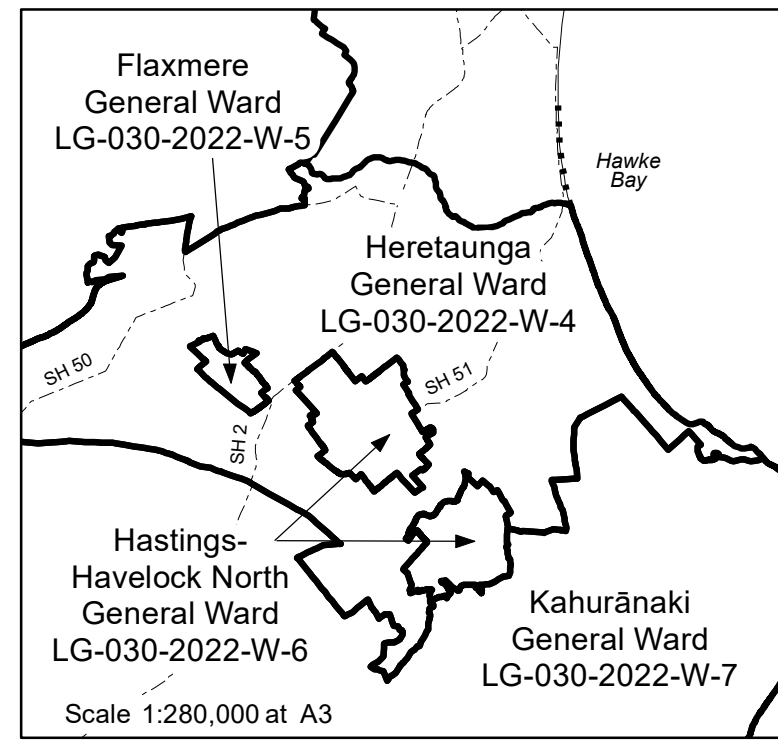

Notes:

1. Coordinates are in terms of New Zealand Transverse Mercator 2000 (NZTM).
2. Where a boundary is shown along a river or road it follows the middle line of the river or legal road unless otherwise shown.
3. All seaward boundaries follow Mean Low Water Springs but cross the mouths of all rivers, streams, inlets and estuaries except where shown otherwise.

Land District: Hawkes Bay & South Auckland

HASTINGS DISTRICT

TERRITORIAL AUTHORITY: Hastings District
 Compiled by Jacobs New Zealand Limited
 Scale 1:480,000 at A3 Date May 2022

LG-030-2022-W-1