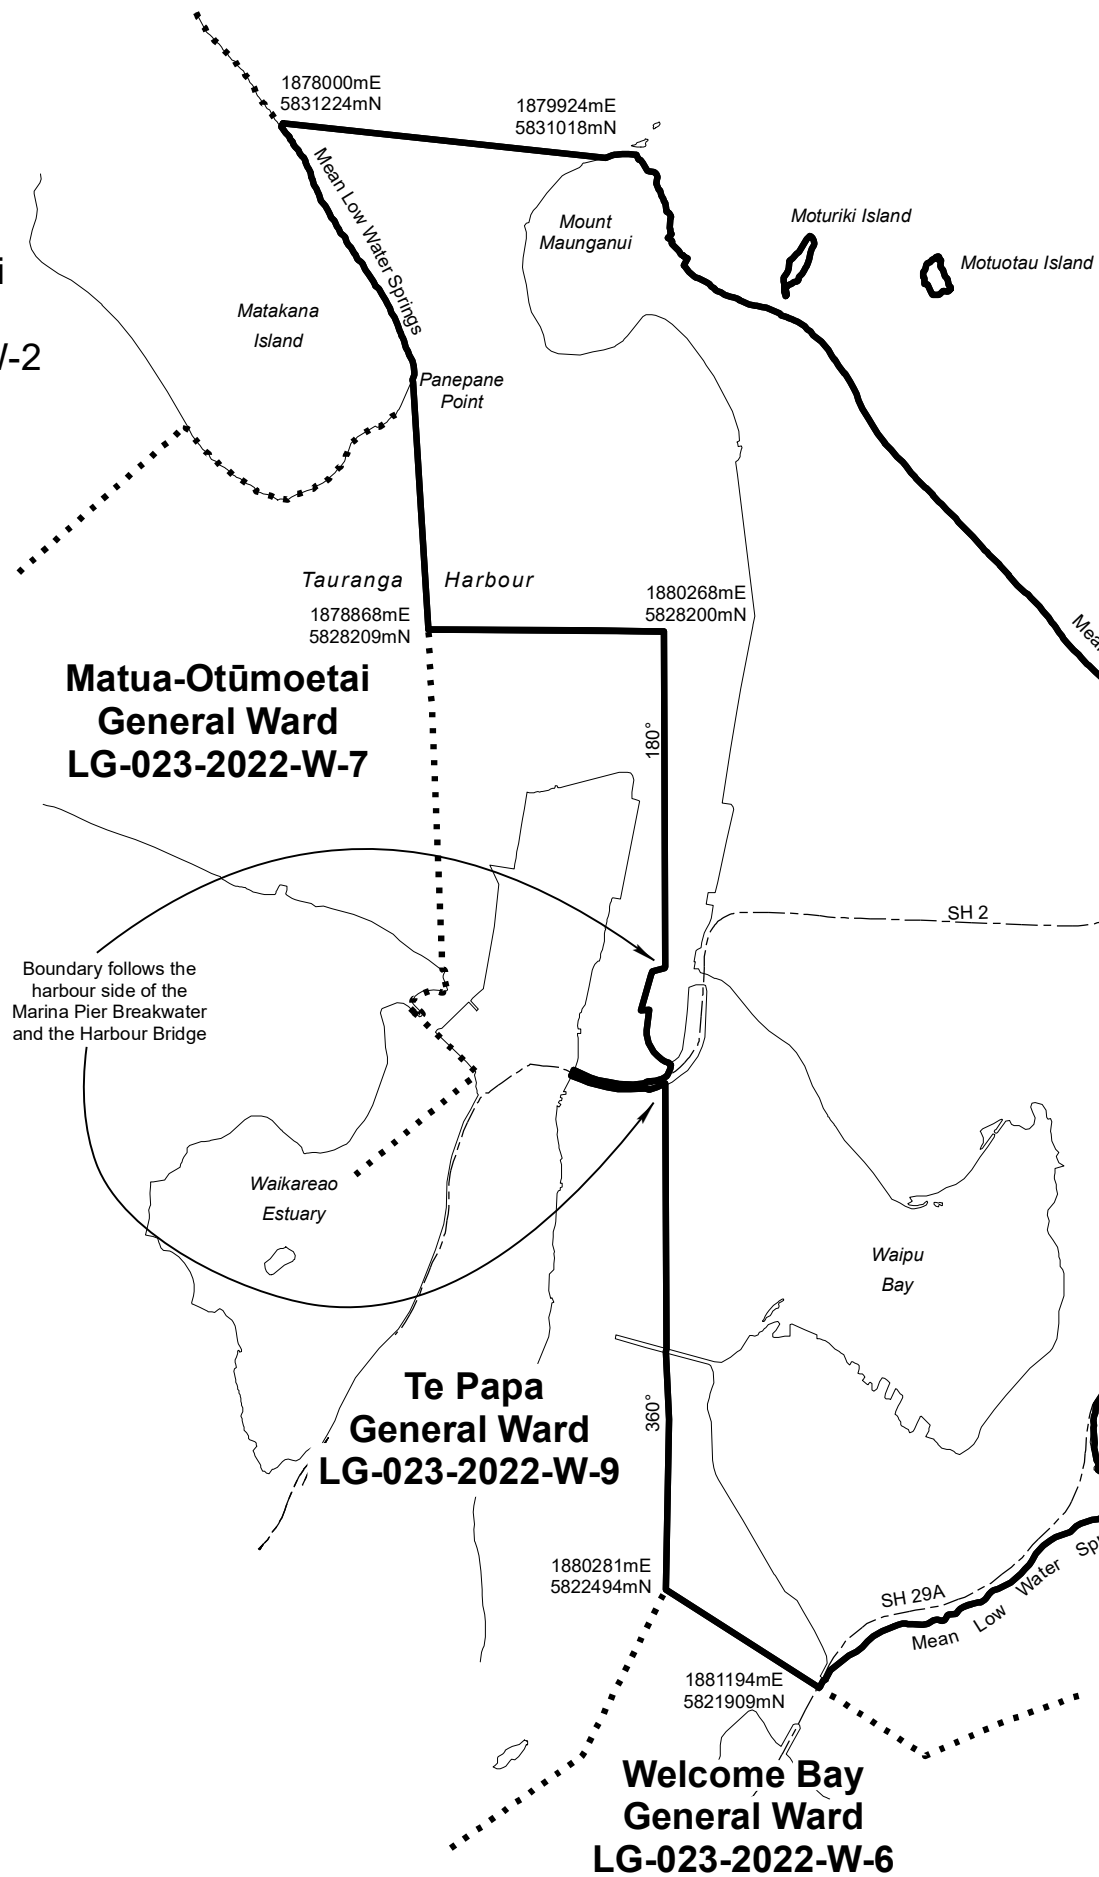

Notes:

1. Coordinates are in terms of New Zealand Transverse Mercator 2000 (NZTM).
2. All seaward boundaries follow mean low water springs but cross the mouths of all rivers, streams, inlets and estuaries unless otherwise shown.
3. Where a boundary is shown along a river or road it follows the middle line of the physical river or legal road unless otherwise shown.
4. Where a boundary is shown along a railway it follows the middle line of the cadastral railway unless otherwise shown.

Diagram A
Not to scale

Diagram B
Not to scale

Land District: South Auckland

TAURANGA CITY MAUAO/MOUNT MAUNGANUI GENERAL WARD

TERRITORIAL AUTHORITY: Tauranga City

Compiled by Jacobs New Zealand Limited

Scale 1:45,000 at A3