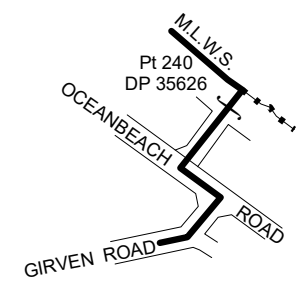

Notes:

1. Coordinates are in terms of New Zealand Transverse Mercator 2000 (NZTM).
2. All seaward boundaries follow mean low water springs but cross the mouths of all rivers, streams, inlets and estuaries unless otherwise shown.
3. Where a boundary is shown along a river or road it follows the middle line of the physical river or legal road unless otherwise shown.
4. Where a boundary is shown along a railway it follows the middle line of the cadastral railway unless otherwise shown.

Diagram A
Not to scale

Diagram B
Not to scale

Land District: South Auckland

TAURANGA CITY MAUAO/MOUNT MAUNGANUI GENERAL WARD

TERRITORIAL AUTHORITY: Tauranga City

Compiled by Jacobs New Zealand Limited

Scale 1:45,000 at A3