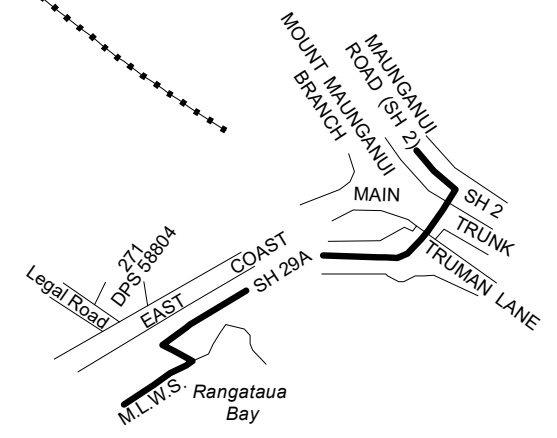

Notes:

1. Coordinates are in terms of New Zealand Transverse Mercator 2000 (NZTM).
2. All seaward boundaries follow mean low water springs but cross the mouths of all rivers, streams, inlets and estuaries unless otherwise shown.
3. Where a boundary is shown along a river or road it follows the middle line of the physical river or legal road unless otherwise shown.
4. Where a boundary is shown along a railway it follows the middle line of the cadastral railway unless otherwise shown.

Diagram A
Not to scale

Diagram B
Not to scale

Land District: South Auckland

TAURANGA CITY MAUAO/MOUNT MAUNGANUI GENERAL WARD

TERRITORIAL AUTHORITY: Tauranga City

Compiled by Jacobs New Zealand Limited

Scale 1:45,000 at A3