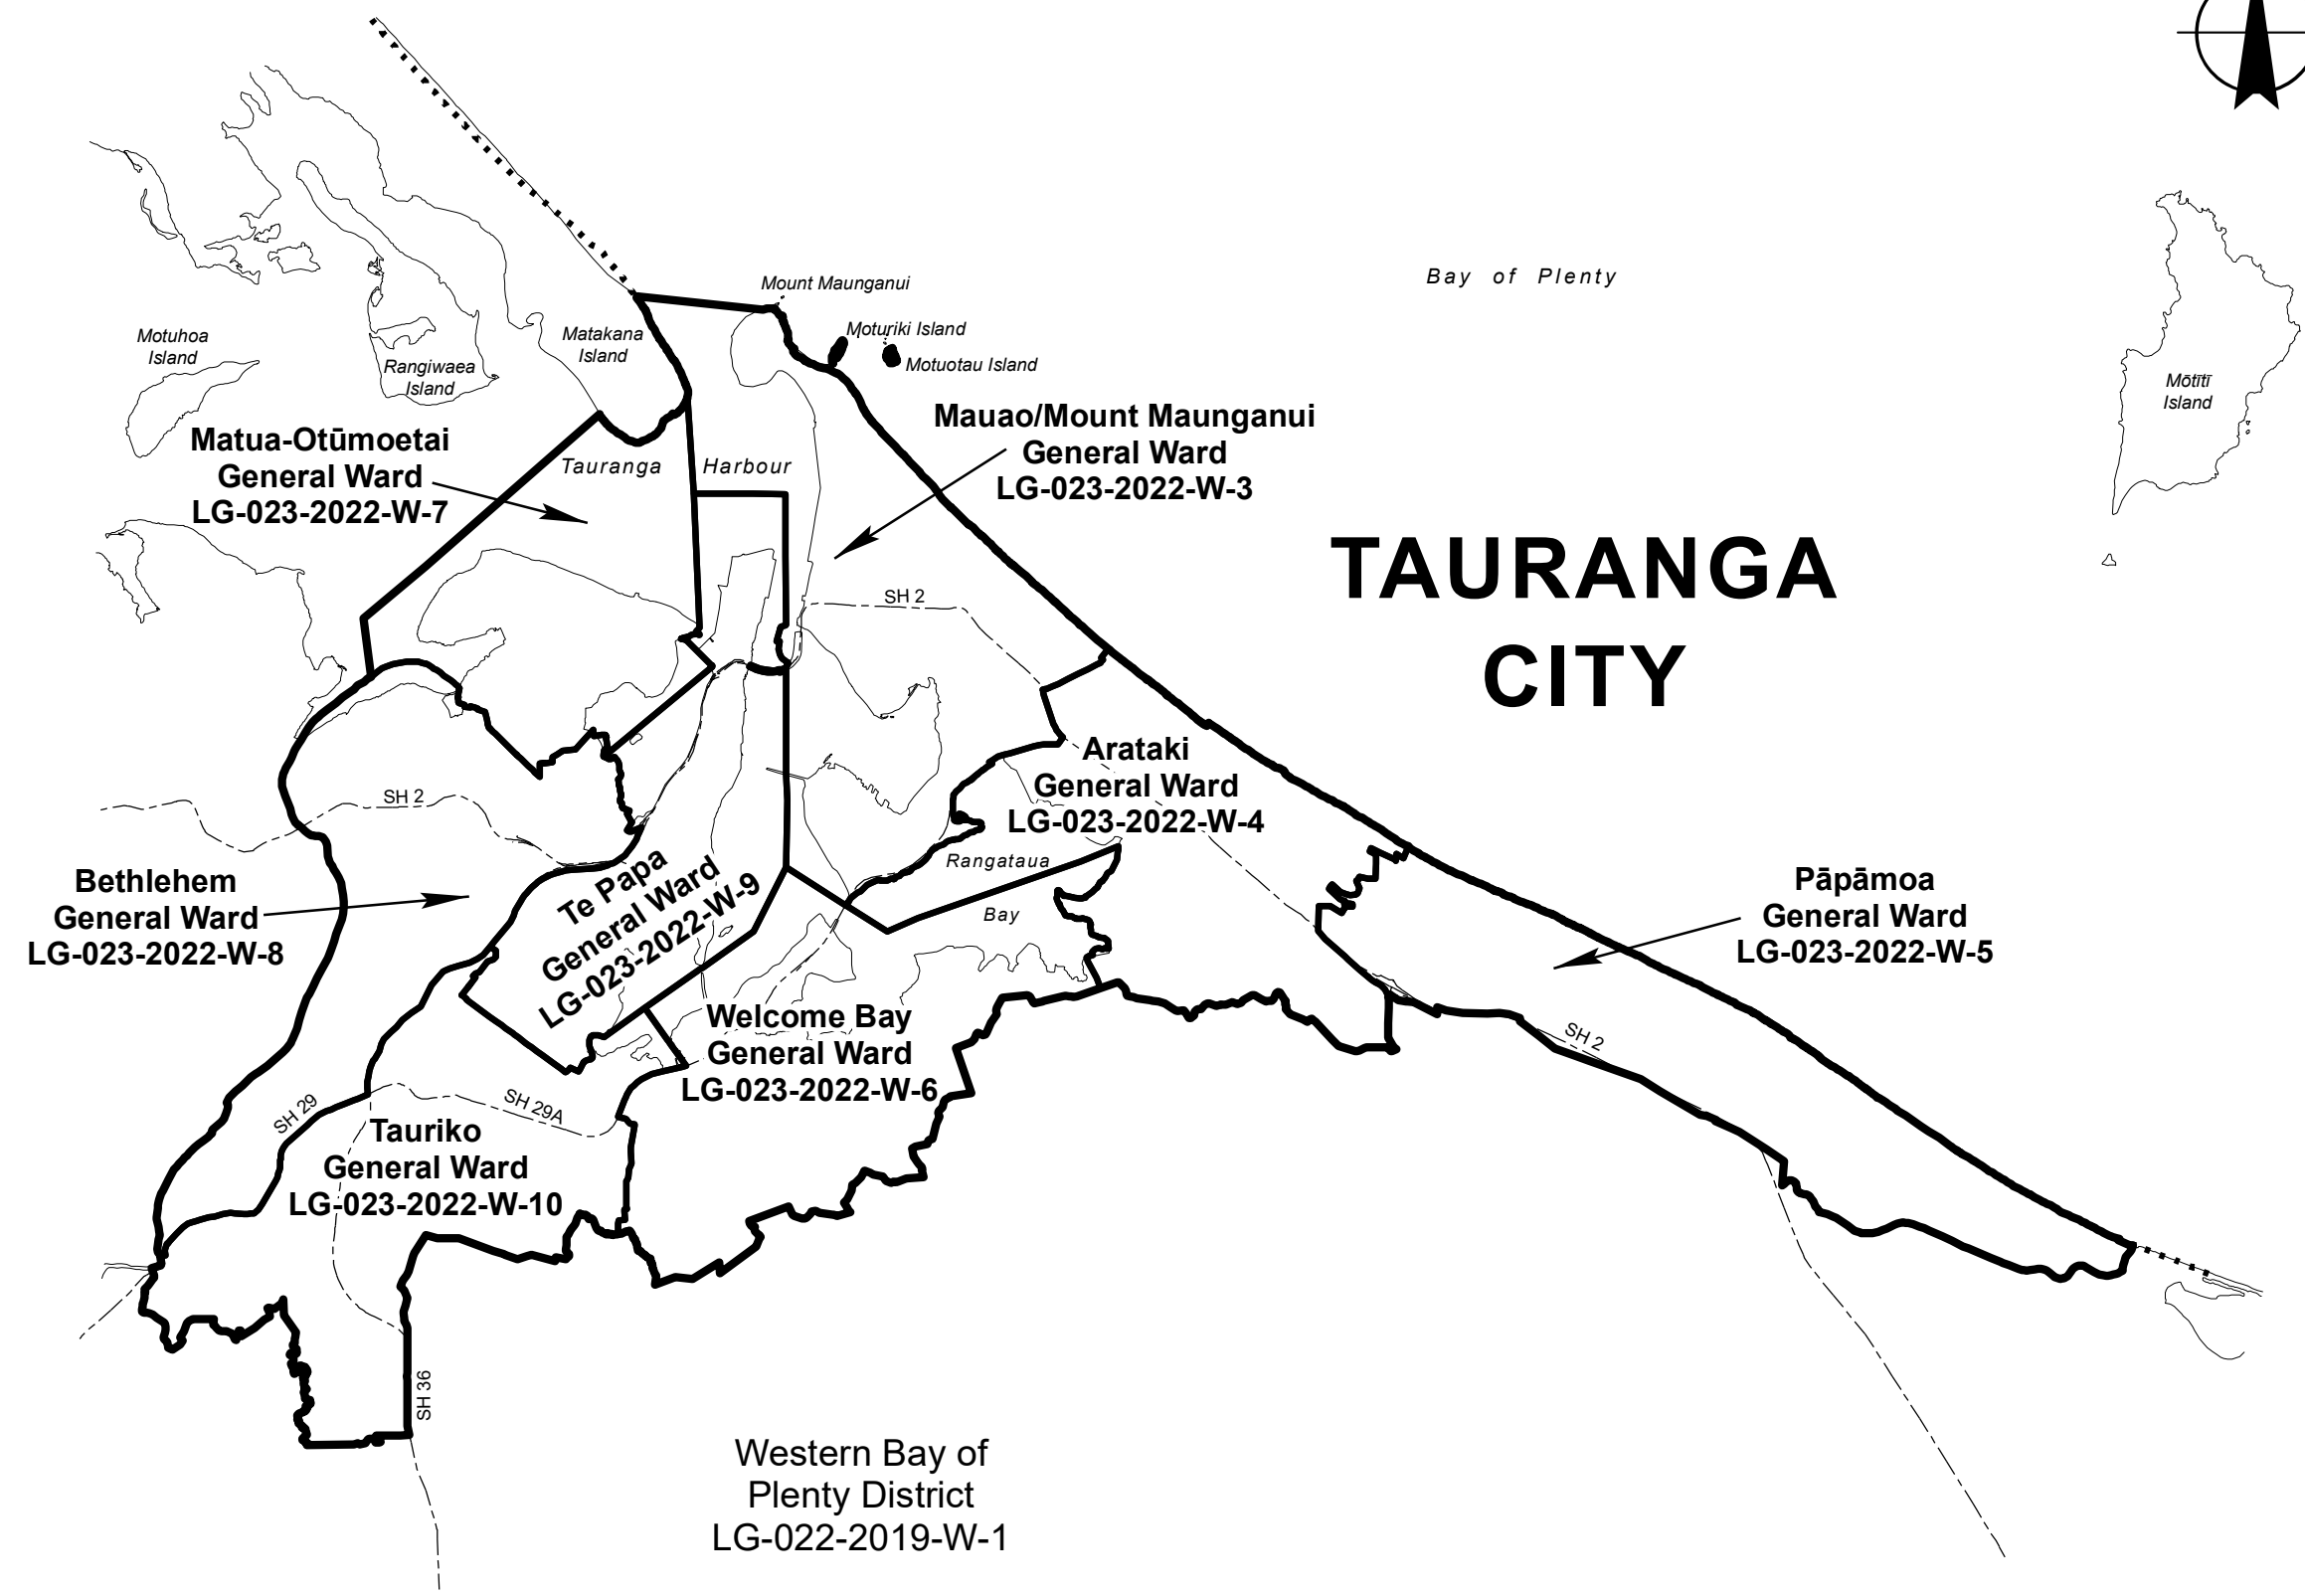

Notes:

- 1. Coordinates are in terms of New Zealand Transverse Mercator 2000 (NZTM).
- 2. All seaward boundaries follow mean low water springs but cross the mouths of all rivers, streams, inlets and estuaries unless otherwise shown.
- 3. Where a boundary is shown along a river or road it follows the middle line of the physical river or legal road unless otherwise shown.
- 4. Where a boundary is shown along a railway it follows the middle line of the cadastral railway unless otherwise shown.

# TAURANGA CITY

Land District: South Auckland

## TAURANGA CITY

TERRITORIAL AUTHORITY: Tauranga City

Compiled by Jacobs New Zealand Limited

Scale 1:115,000 at A3

Date: August 2022