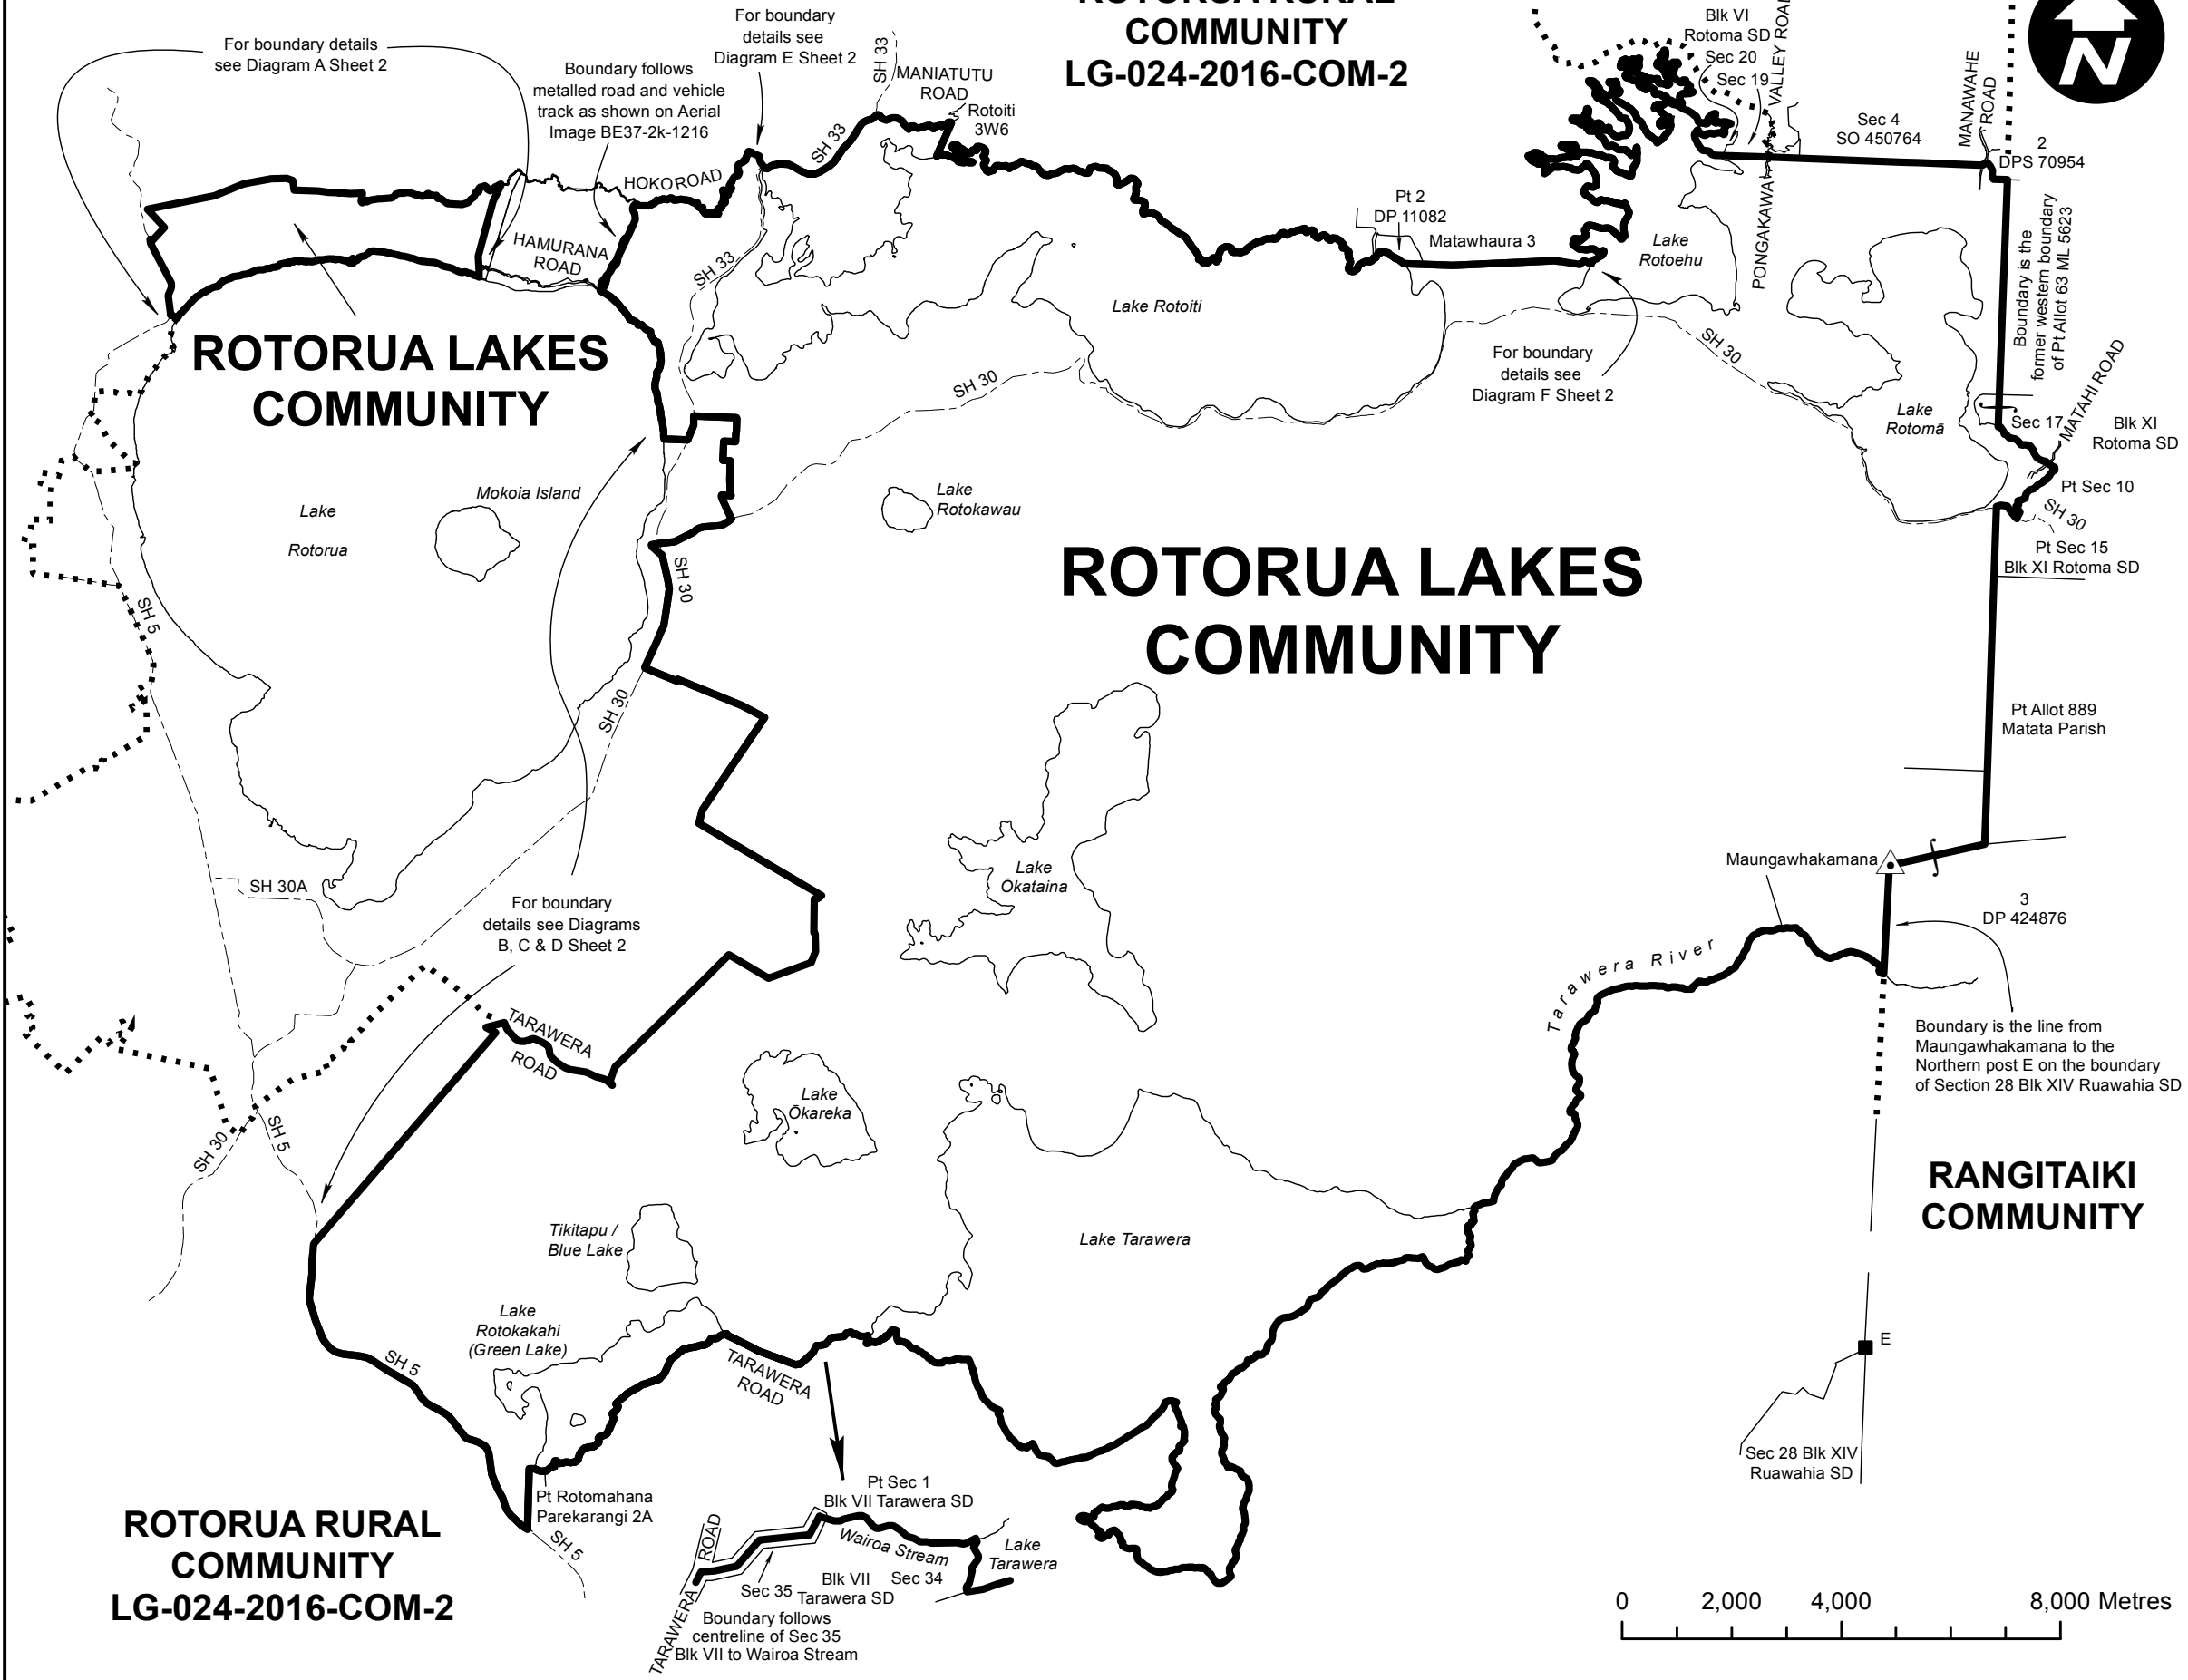

**ROTORUA RURAL  
COMMUNITY  
LG-024-2016-COM-2**

- Notes:
1. Coordinates are in terms of New Zealand Transverse Mercator 2000 (NZTM).
  2. Where a boundary is shown along a river or road it follows the middle line of the physical river or legal road unless otherwise shown.
  3. Where a boundary is shown along the edge of a lake it follows the cadastral lake boundary and crosses the mouths of streams and rivers unless otherwise shown.

Land District: South Auckland

**ROTORUA DISTRICT  
ROTORUA LAKES COMMUNITY**

TERRITORIAL AUTHORITY: Rotorua District  
Compiled by Jacobs New Zealand Limited  
Scale 1:125,000 at A3 Date: August 2016

This plan superseeds  
SO 379278