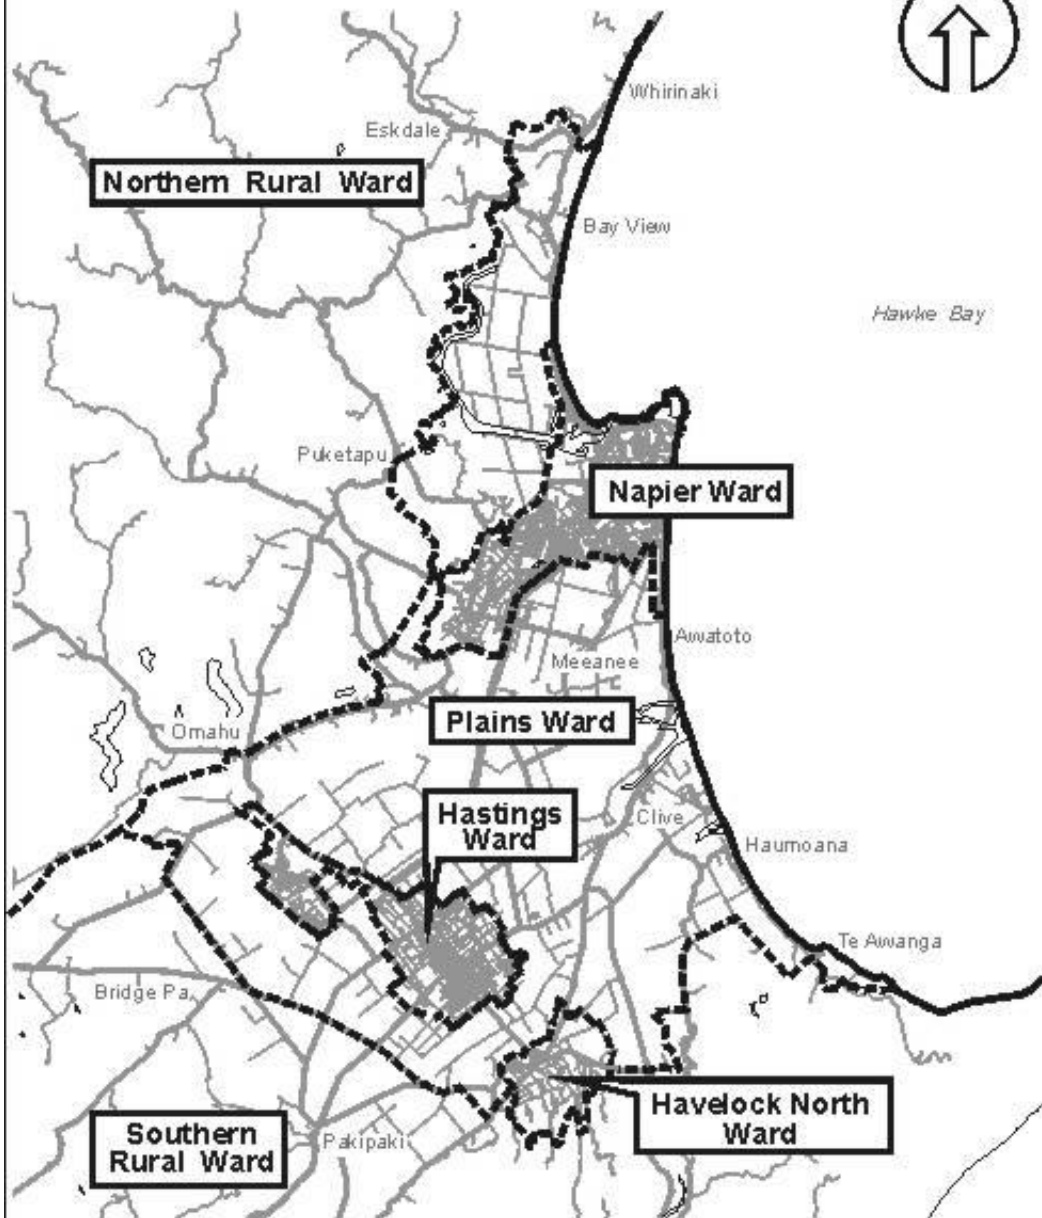

PROPOSED HAWKE'S BAY DISTRICT

- Proposed District boundary
- - - Proposed Ward boundary

For details of boundaries see plan SO 10958 lodged with the Chief Surveyor, Land Information NZ, Napier