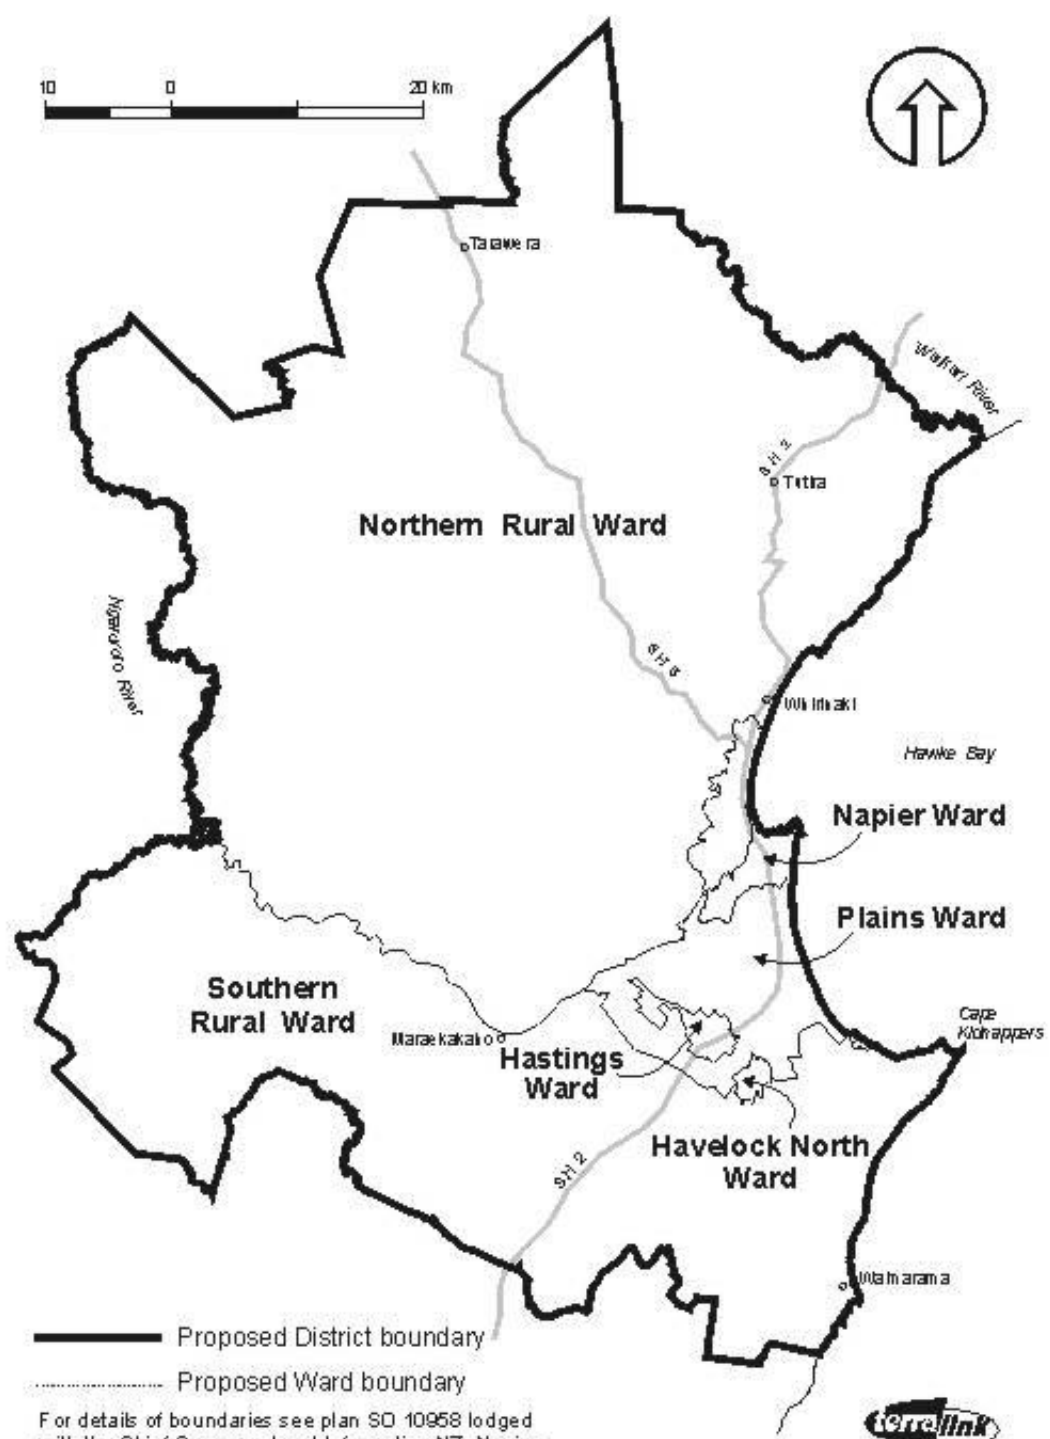

PROPOSED HAWKE'S BAY DISTRICT

— Proposed District boundary
..... Proposed Ward boundary

For details of boundaries see plan SD 10958 lodged with the Chief Surveyor, Land Information NZ, Napier